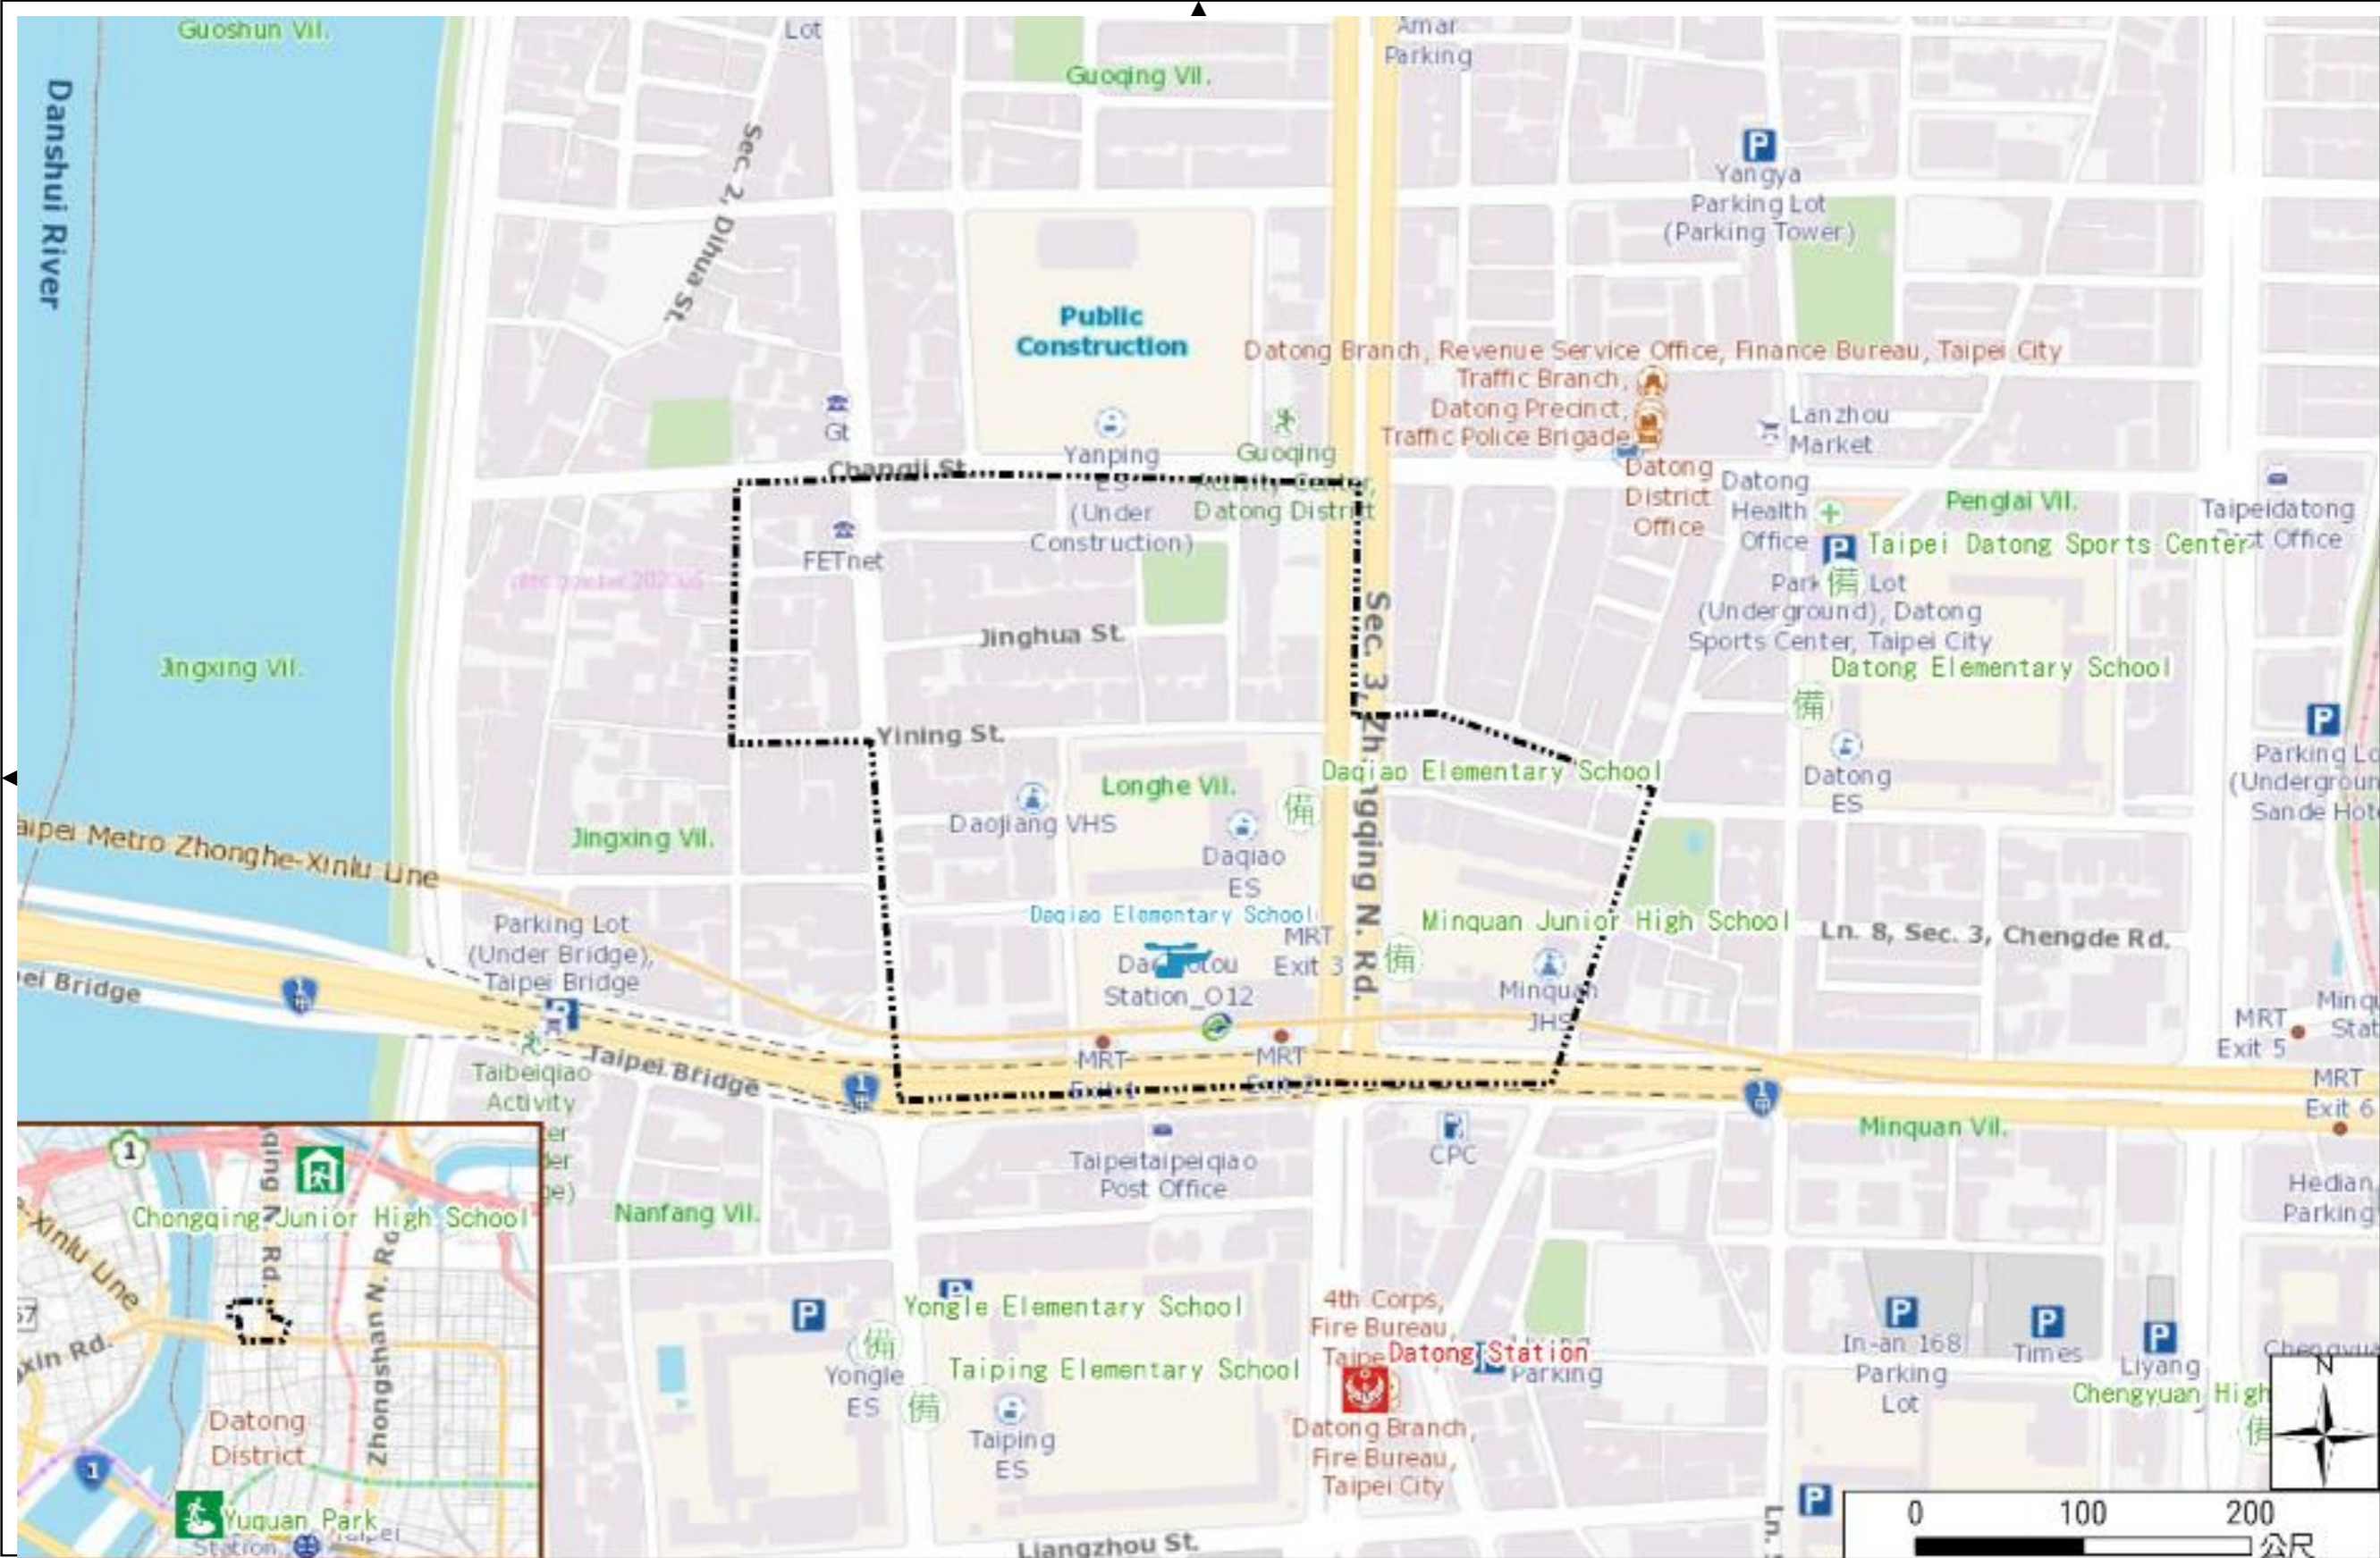

## Evacuation Shelter

Name	Yuquan Park Applicable to earthquake situations
Address	No.28, Xining N. Rd.
Capacity	1993
Contact number	02-25850192
Name	Chongqing Junior High School (School for Priority Shelter) Applicable to flood situations
Address	No.19, Dunhuang Rd.
Capacity	50
Contact number	02-25948631#240
Name	Daqiao Elementary School
Address	No.2, Sec. 3, Chongqing N. Rd.
Capacity	196
Contact number	02-25944413#145
Name	Minquan Junior High School
Address	No.1, Sec. 3, Chongqing N. Rd.
Capacity	30
Contact number	02-25931951#130