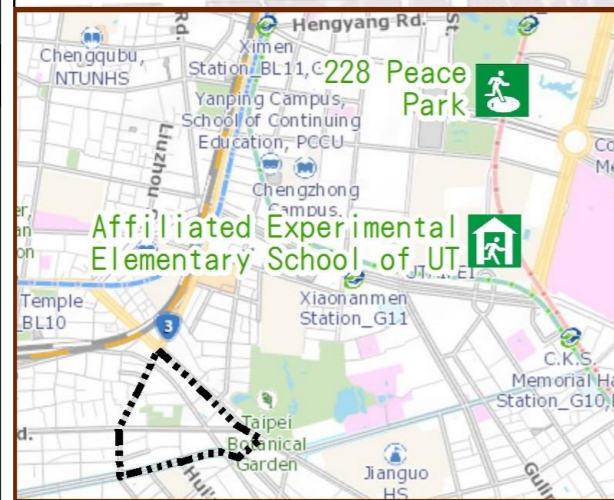

Evacuation Shelter

Name	228 Peace Park Shelter for Earthquake
Address	No.3, Ketagalan Blvd.
Capacity	5424
Contact number	02-23032451
Name	Affiliated Experimental Elementary School of UT (School for Priority Shelter) Shelter for Earthquake
Address	No.29, Gongyuan Rd.
Capacity	157
Contact number	02-23110395#840
Name	Mandarin Experimental Elementary School
Address	No.58, Nanhai Rd.
Capacity	49
Contact number	02-23033555#600
Name	Nanmen Junior High School
Address	No.6, Guangzhou St.
Capacity	151
Contact number	02-23142775#61