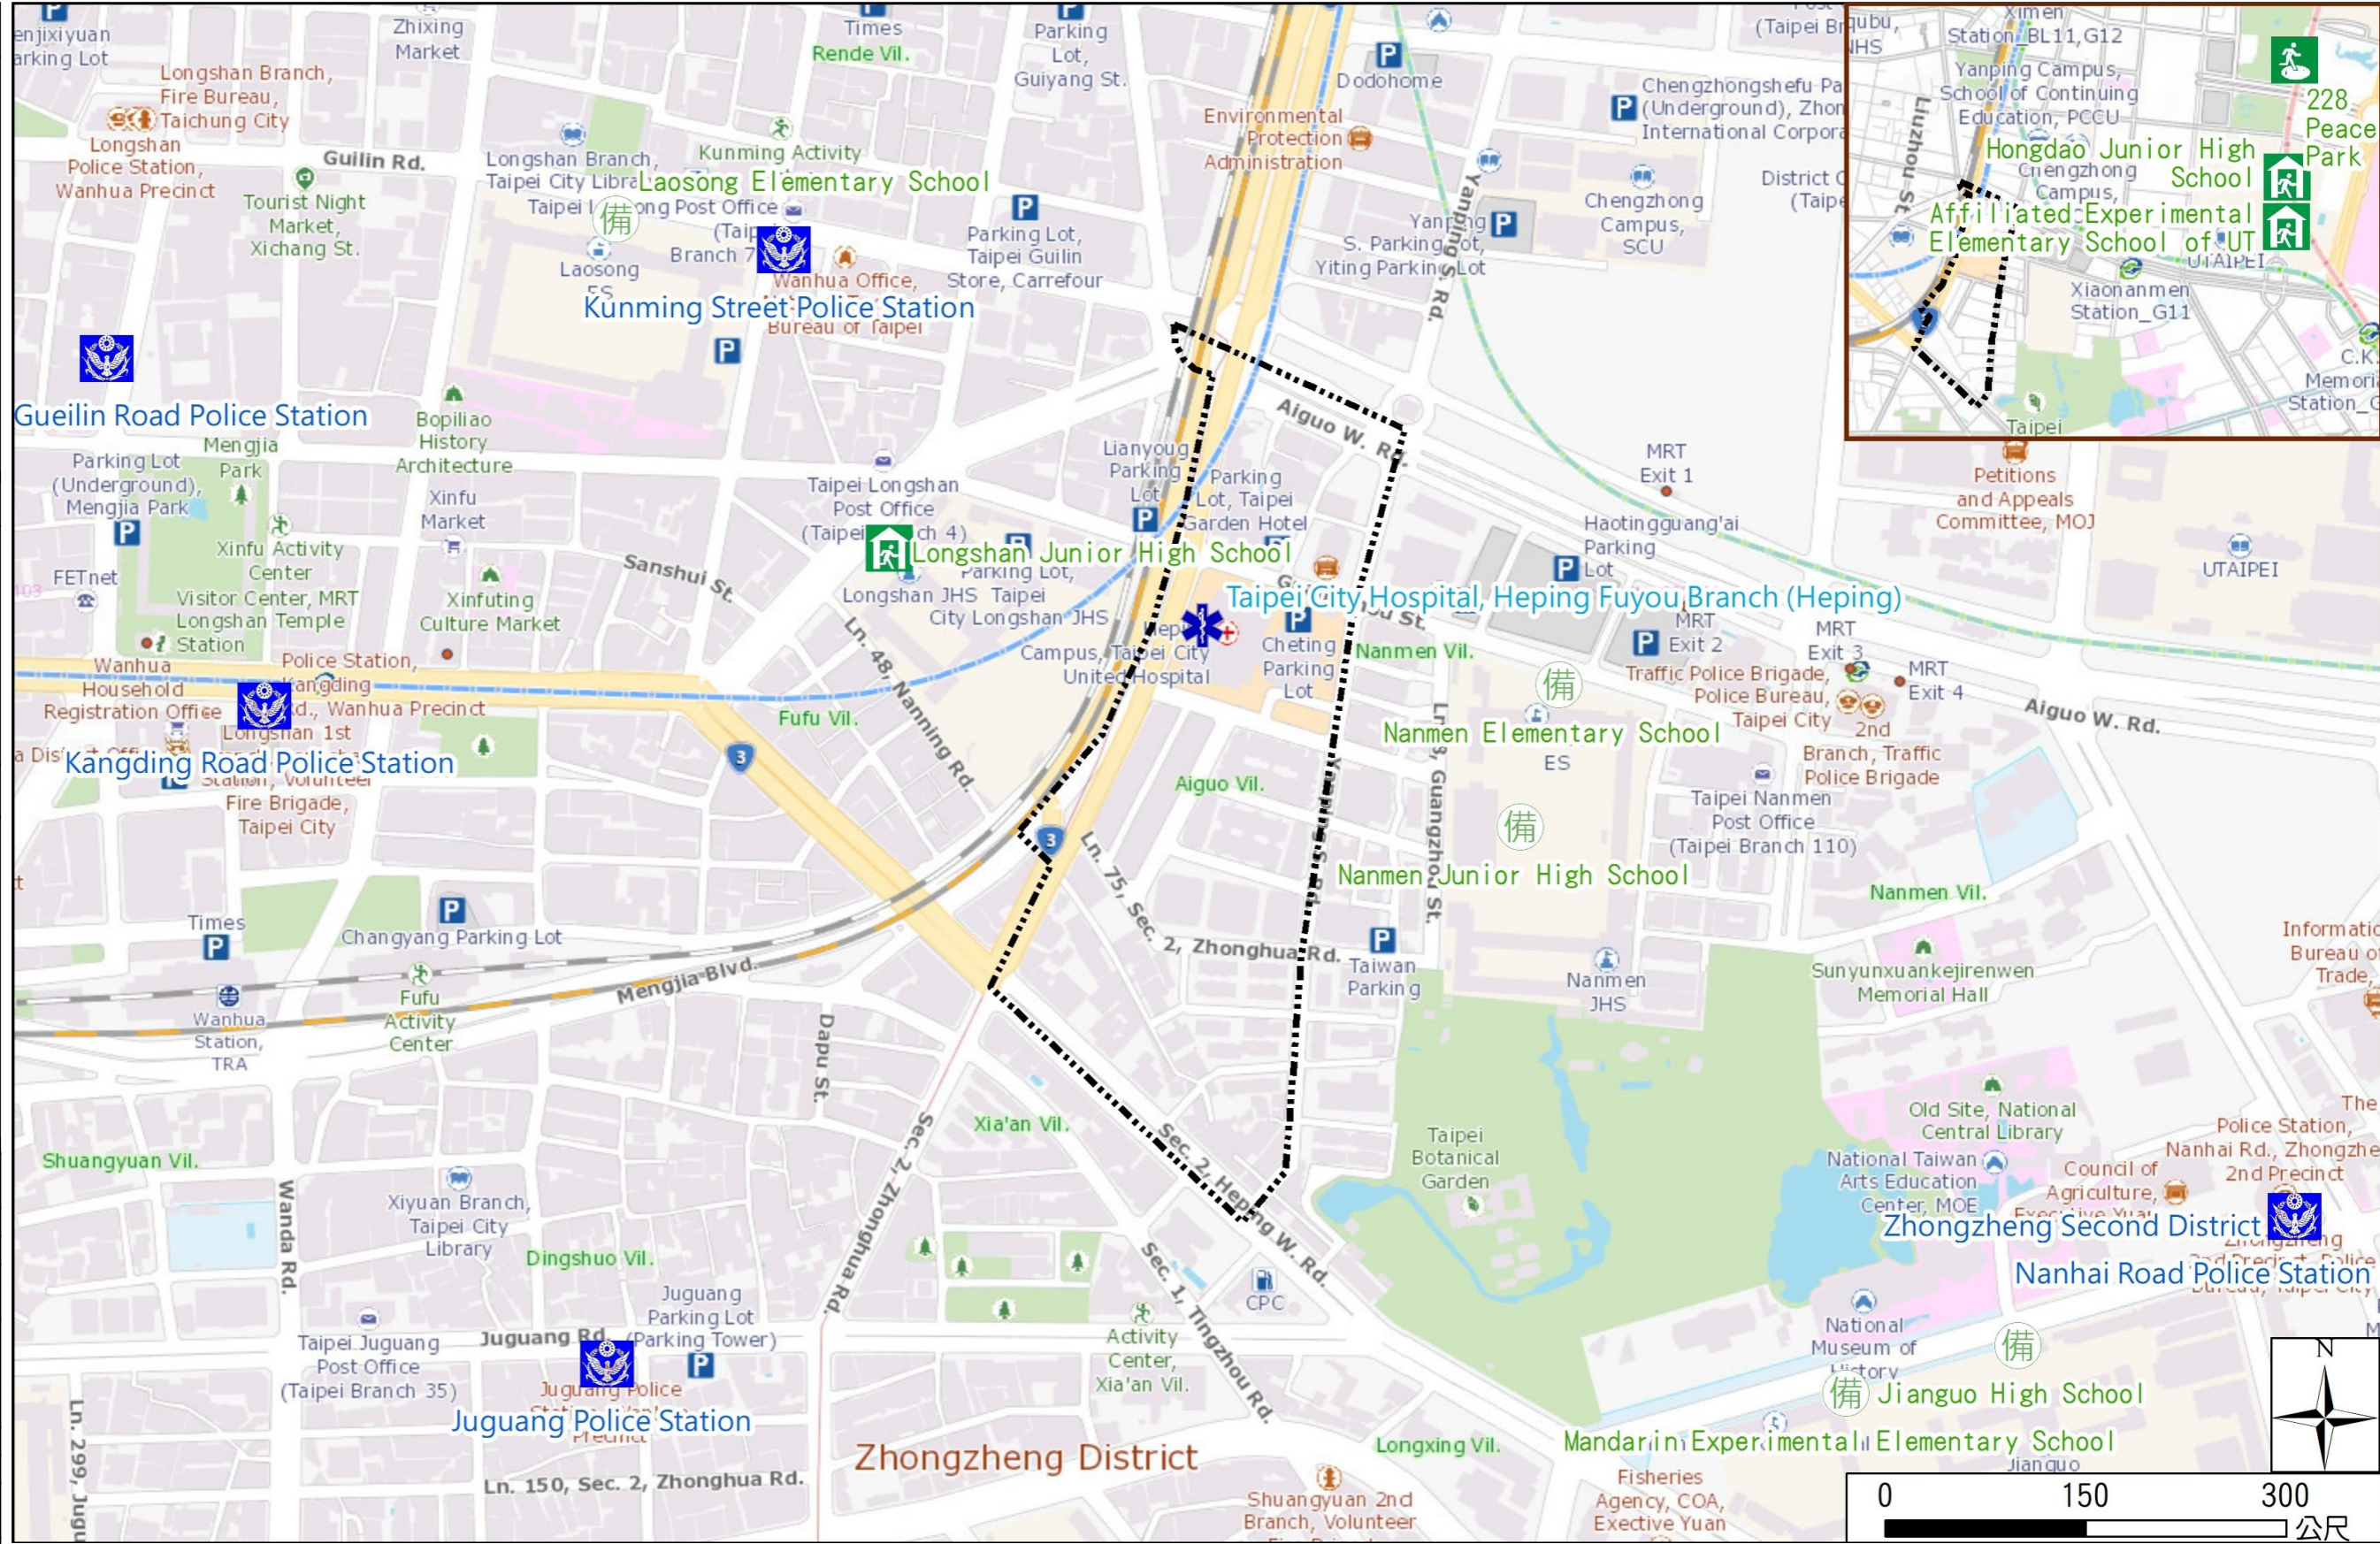

Aiguo Vil., Zhongzheng Dist., Taipei City Evacuation Map

Emergency notification

Taipei Citizen Hotline : 1999
Fire Department Tel. : 119
Police Department Tel. : 110
EOC of Zhongzheng Dist.
Non-emergency number : 02-23416721
Emergency number : 02-66179590
Officer
Mobile : 0978-865751
Note: Please call this District's EOC to ensure that the evacuation shelter is open

Disaster Prevention Information Website

Taipei City Disaster Prevention Information Website

Evacuation Principle

Flood: Vertical evacuation or preventive evacuation
Earthquake :

More disaster prevention knowledge :
Taipei City Disaster Prevention Guide

Name	228 Peace Park Shelter for Earthquake
Address	No.3, Ketagalan Blvd.
Capacity	5424
Contact number	02-23032451
Name	Hongdao Junior High School (School for Priority Shelter) Shelter for Earthquake
Address	No.21, Gongyuan Rd.
Capacity	130
Contact number	02-23715520#500

Name	Nanmen Junior High School
Address	No.6, Guangzhou St.
Capacity	151
Contact number	02-23142775#61
Name	Nanmen Junior High School
Address	No.6, Guangzhou St.
Capacity	30
Contact number	02-23715052#401

圖例 Legend	里界 Village Boundary	避難收容處所 Evacuation Shelter	防救災單位 Disaster Rescue Resources	重要地標 Landmark	
	里界 Village Boundary	室內避難收容處所(優先安置學校) Indoor Evacuation Shelter (School for Priority Shelter) 室外避難收容處所(防災公園) Outdoor Evacuation Shelter (Disaster Prevention Park) 避難收容處所(備用) Evacuation Shelter (Backup)	警察單位 Police Department 消防單位 Fire Department 急救責任醫院 Designated Hospital (Emergency Medical Treatment)	直升機起降場 Helipad	重要地標 Landmark