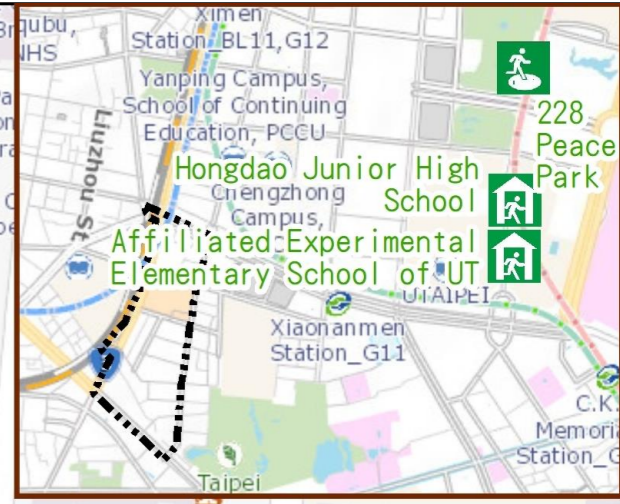

Aiguo Vil., Zhongzheng Dist., Taipei City Evacuation Map

Emergency notification

Taipei Citizen Hotline : 1999
Fire Department Tel. : 119
Police Department Tel. : 110
EOC of Zhongzheng Dist.
Non-emergency number : 02-23416721
Emergency number : 02-66179590
Officer
Mobile : 0978-865751
Note: Please call this District's EOC to ensure that the evacuation shelter is open

Disaster Prevention Information Website

Taipei City Disaster Prevention Information Website

Evacuation Principle

Flood: Vertical evacuation or preventive evacuation
Earthquake :

More disaster prevention knowledge :
Taipei City Disaster Prevention Guide

Name	228 Peace Park Shelter for Earthquake
Address	No.3, Ketagalan Blvd.
Capacity	5424
Contact number	02-23032451
Name	Hongdao Junior High School (School for Priority Shelter) Shelter for Earthquake
Address	No.21, Gongyuan Rd.
Capacity	130
Contact number	02-23715520#500

Name	Nanmen Junior High School
Address	No.6, Guangzhou St.
Capacity	151
Contact number	02-23142775#61
Name	Nanmen Junior High School
Address	No.6, Guangzhou St.
Capacity	30
Contact number	02-23715052#401

圖例 Legend	里界 Village Boundary	避難收容處所 Evacuation Shelter	防救災單位 Disaster Rescue Resources	重要地標 Landmark	
	里界 Village Boundary	室內避難收容處所(優先安置學校) Indoor Evacuation Shelter (School for Priority Shelter) 室外避難收容處所(防災公園) Outdoor Evacuation Shelter (Disaster Prevention Park) 避難收容處所(備用) Evacuation Shelter (Backup)	警察單位 Police Department 消防單位 Fire Department 急救責任醫院 Designated Hospital (Emergency Medical Treatment)	直升機起降場 Helipad	重要地標 Landmark