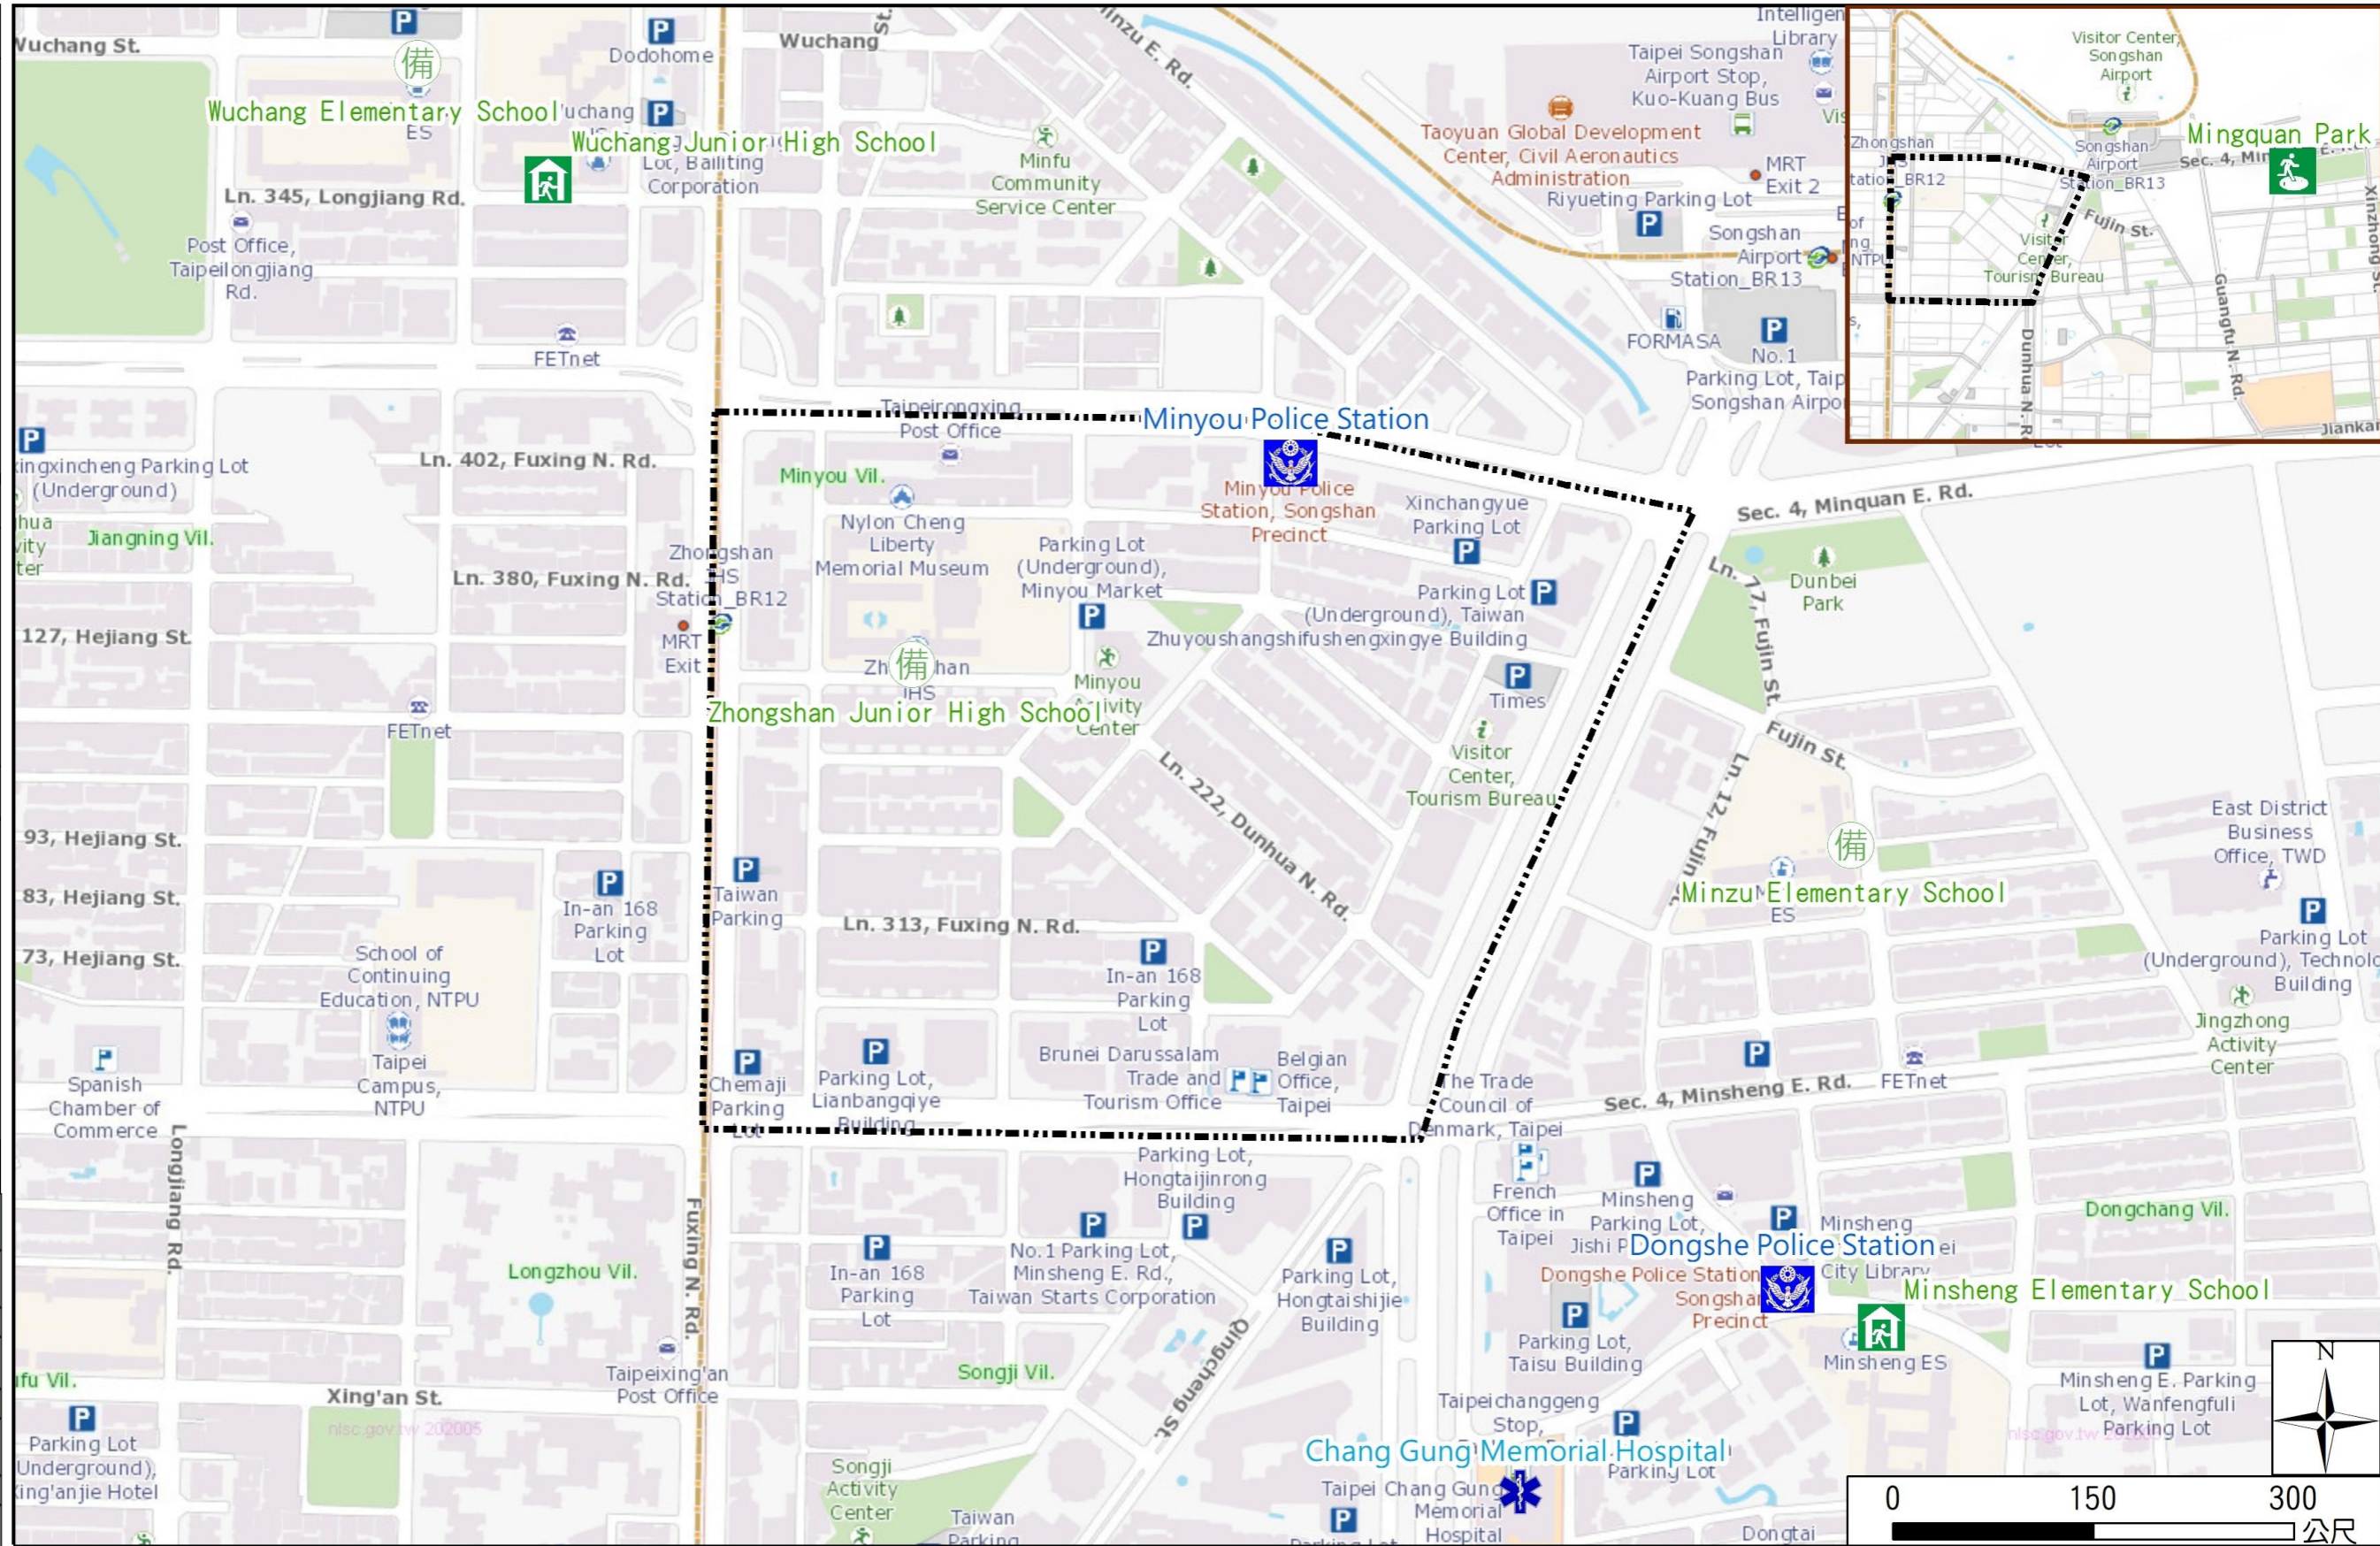

Minyou Vil., Songshan Dist., Taipei City Evacuation Map

Disaster notification Unit

Taipei Citizen Hotline : 1999
 Fire Department Tel. : 119
 Police Department Tel. : 110
 EOC of Songshan Dist.
 Non-emergency number : 02-87878787
 Emergency number : 02-66150119
 Officer
 Mobile : 0988-179577
 Note: Please call this District's EOC to ensure that the evacuation shelter is open

Disaster Prevention Information Website

Taipei City Disaster Prevention Information Website

Knowledge of disaster prevention

Flood: Vertical evacuation or preventive evacuation
 Earthquake :

More disaster prevention knowledge :
 Taipei City Disaster Prevention Guide

Evacuation Shelter

Name	Mingquan Park
Address	Applicable to earthquake situations Intersection of Sec. 4, Minquan E. Rd. and Xinzhong St.
Capacity	2465
Contact number	02-25850192
Name	Minsheng Park
Address	Aly. 4~8, Ln. 36, Sec. 5, Minsheng E. Rd.
Capacity	1554
Contact number	02-25850192
Name	Zhongshan Junior High School
Address	No.7, Ln. 361, Fuxing N. Rd.
Capacity	278
Contact number	02-27126701#501
Name	Minzu Elementary School
Address	No.7, Ln. 97, Sec. 4, Minsheng E. Rd.
Capacity	40
Contact number	02-27124872#935