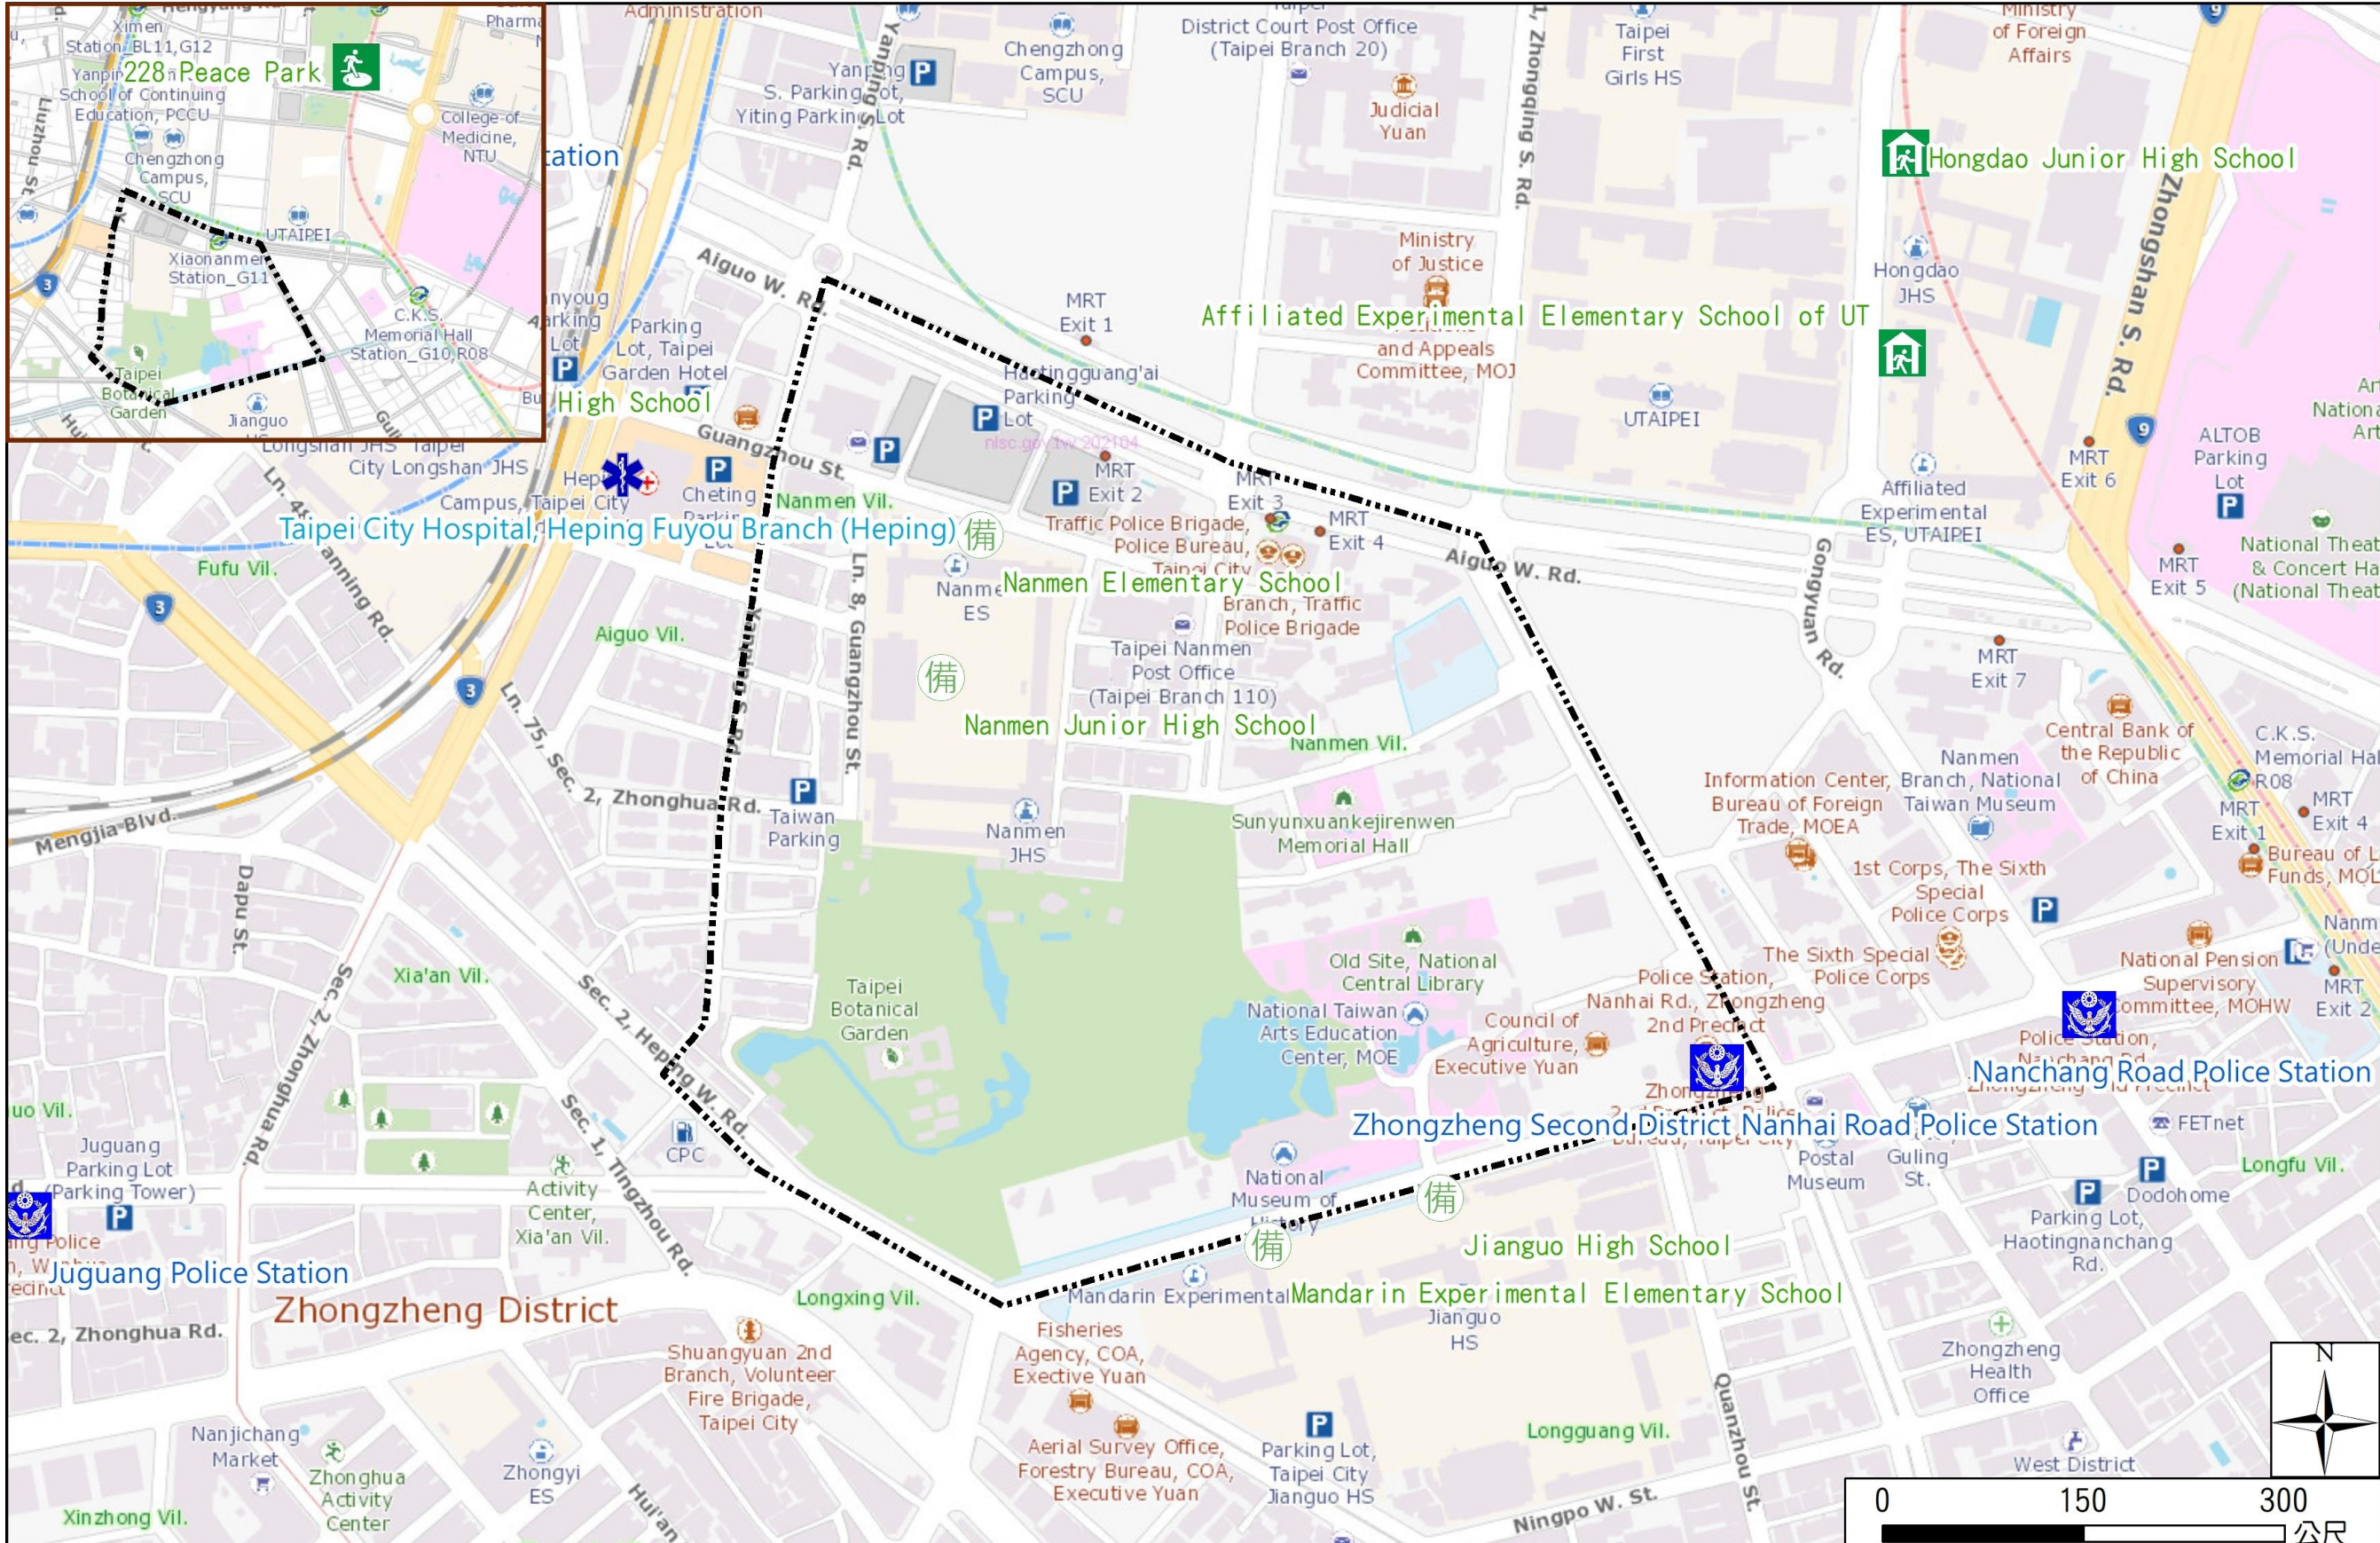

Nanmen Vil., Zhongzheng Dist., Taipei City Evacuation Map

Emergency notification

Taipei Citizen Hotline : 1999
Fire Department Tel. : 119
Police Department Tel. : 110
EOC of Zhongzheng Dist. Non-emergency number : 02-23416721
Emergency number : 02-66179590
Officer Mobile : 0978-865752
Note: Please call this District's EOC to ensure that the evacuation shelter is open

Disaster Prevention Information Website

[Taipei City Disaster Prevention Information Website](#)

Evacuation Principle

Flood: Vertical evacuation or preventive evacuation
Earthquake :

More disaster prevention knowledge :
[Taipei City Disaster Prevention Guide](#)

Evacuation Shelter

Name	228 Peace Park Shelter for Earthquake
Address	No.3, Ketagalan Blvd.
Capacity	5424
Contact number	02-23032451
Name	Affiliated Experimental Elementary School of UT (School for Priority Shelter) Shelter for Earthquake
Address	No.29, Gongyuan Rd.
Capacity	157
Contact number	02-23110395#840
Name	Hongdao Junior High School (School for Priority Shelter) Shelter for Earthquake
Address	No.21, Gongyuan Rd.
Capacity	130
Contact number	02-23715520#500
Name	Nanmen Junior High School
Address	No.6, Guangzhou St.
Capacity	151
Contact number	02-23142775#61