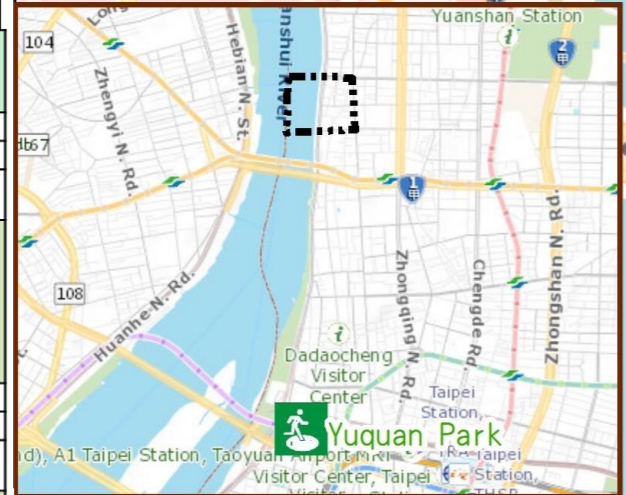

Guoshun Vil., Datong Dist., Taipei City Evacuation Map

Disaster notification Unit

Taipei Citizen Hotline : 1999
Fire Department Tel. : 119
Police Department Tel. : 110
EOC of Datong Dist.
Non-emergency number : 02-25975323
Emergency number : 02-66080119
Officer
Mobile : 0988-179-710
Note: Please call this District's EOC to ensure that the evacuation shelter is open

Disaster Prevention Information Website

Taipei City Disaster Prevention Information Website

Knowledge of disaster prevention

Flood: Vertical evacuation or preventive evacuation
Earthquake :

More disaster prevention knowledge :
Taipei City Disaster Prevention Guide

Name	Yuquan Park Applicable to earthquake situations
Address	No.28, Xining N. Rd.
Capacity	1993
Contact number	02-25850192
Name	Yanping Elementary School (School for Priority Shelter) Applicable to flood situations
Address	No.97, Changji St
Capacity	88
Contact number	02-25942439#630
Name	Daqiao Elementary School
Address	No.2, Sec. 3, Chongqing N. Rd.
Capacity	196
Contact number	02-25944413#140
Name	Minquan Junior High School
Address	No.1, Sec. 3, Chongqing N. Rd.
Capacity	30
Contact number	02-25931591#130

圖例	里界 Village Boundary	避難收容處所 Evacuation Shelter	防救災單位 Disaster Rescue Resources	重要地標 Landmark
	里界 Village Boundary	室內避難收容處所(優先安置學校) Indoor Evacuation Shelter (School for Priority Shelter) 室外避難收容處所(防災公園) Outdoor Evacuation Shelter (Disaster Prevention Park) 避難收容處所(備用) Evacuation Shelter (Backup)	警察單位 Police Department 消防單位 Fire Department 急救責任醫院 Designated Hospital (Emergency Medical Treatment)	直升機起降場 Helicopter Pad 重要地標 Landmark