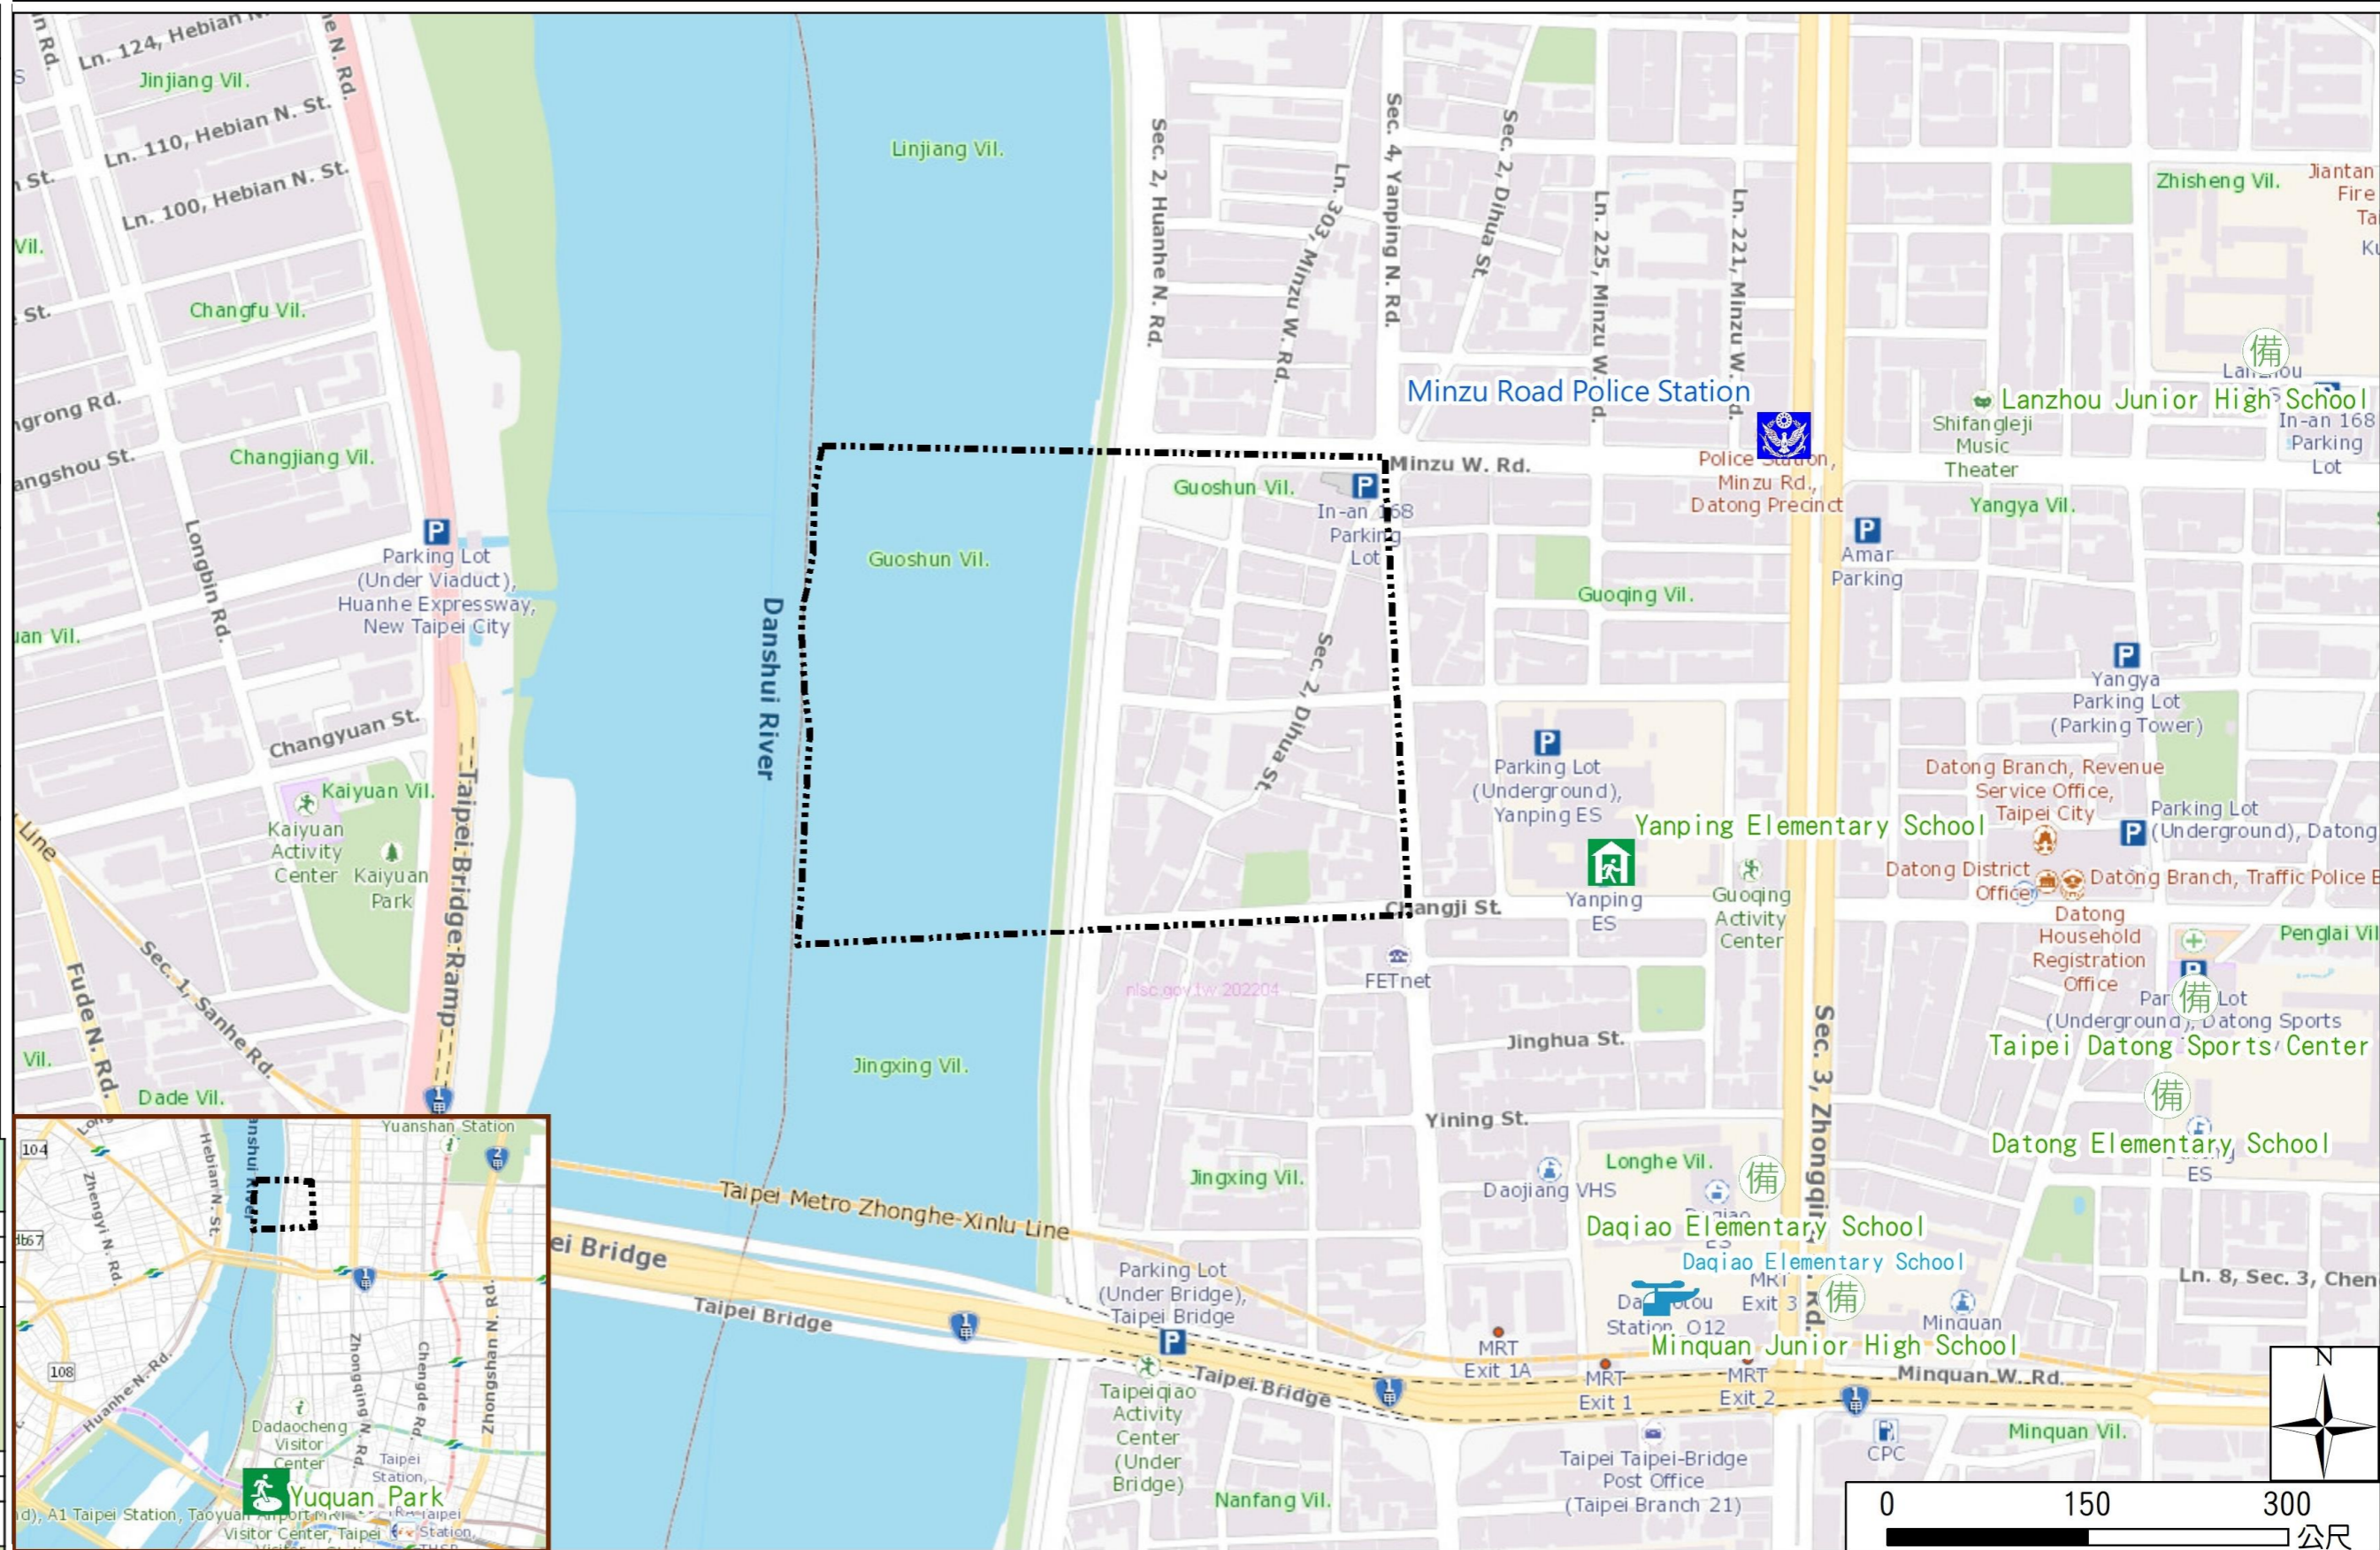

# Guoshun Vil., Datong Dist., Taipei City Evacuation Map

## Knowledge of disaster prevention

Flood: Vertical evacuation or preventive evacuation  
 Earthquake :

More disaster prevention knowledge :  
 Taipei City Disaster Prevention Guide

Name	Yuquan Park Applicable to earthquake situations
Address	No.28, Xining N. Rd.
Capacity	1993
Contact number	02-25850192
Name	Yanping Elementary School (School for Priority Shelter) Applicable to flood situations
Address	No.97, Changji St
Capacity	88
Contact number	02-25942439#630
Name	Daqiao Elementary School
Address	No.2, Sec. 3, Chongqing N. Rd.
Capacity	196
Contact number	02-25944413#140
Name	Minquan Junior High School
Address	No.1, Sec. 3, Chongqing N. Rd.
Capacity	30
Contact number	02-25931591#130