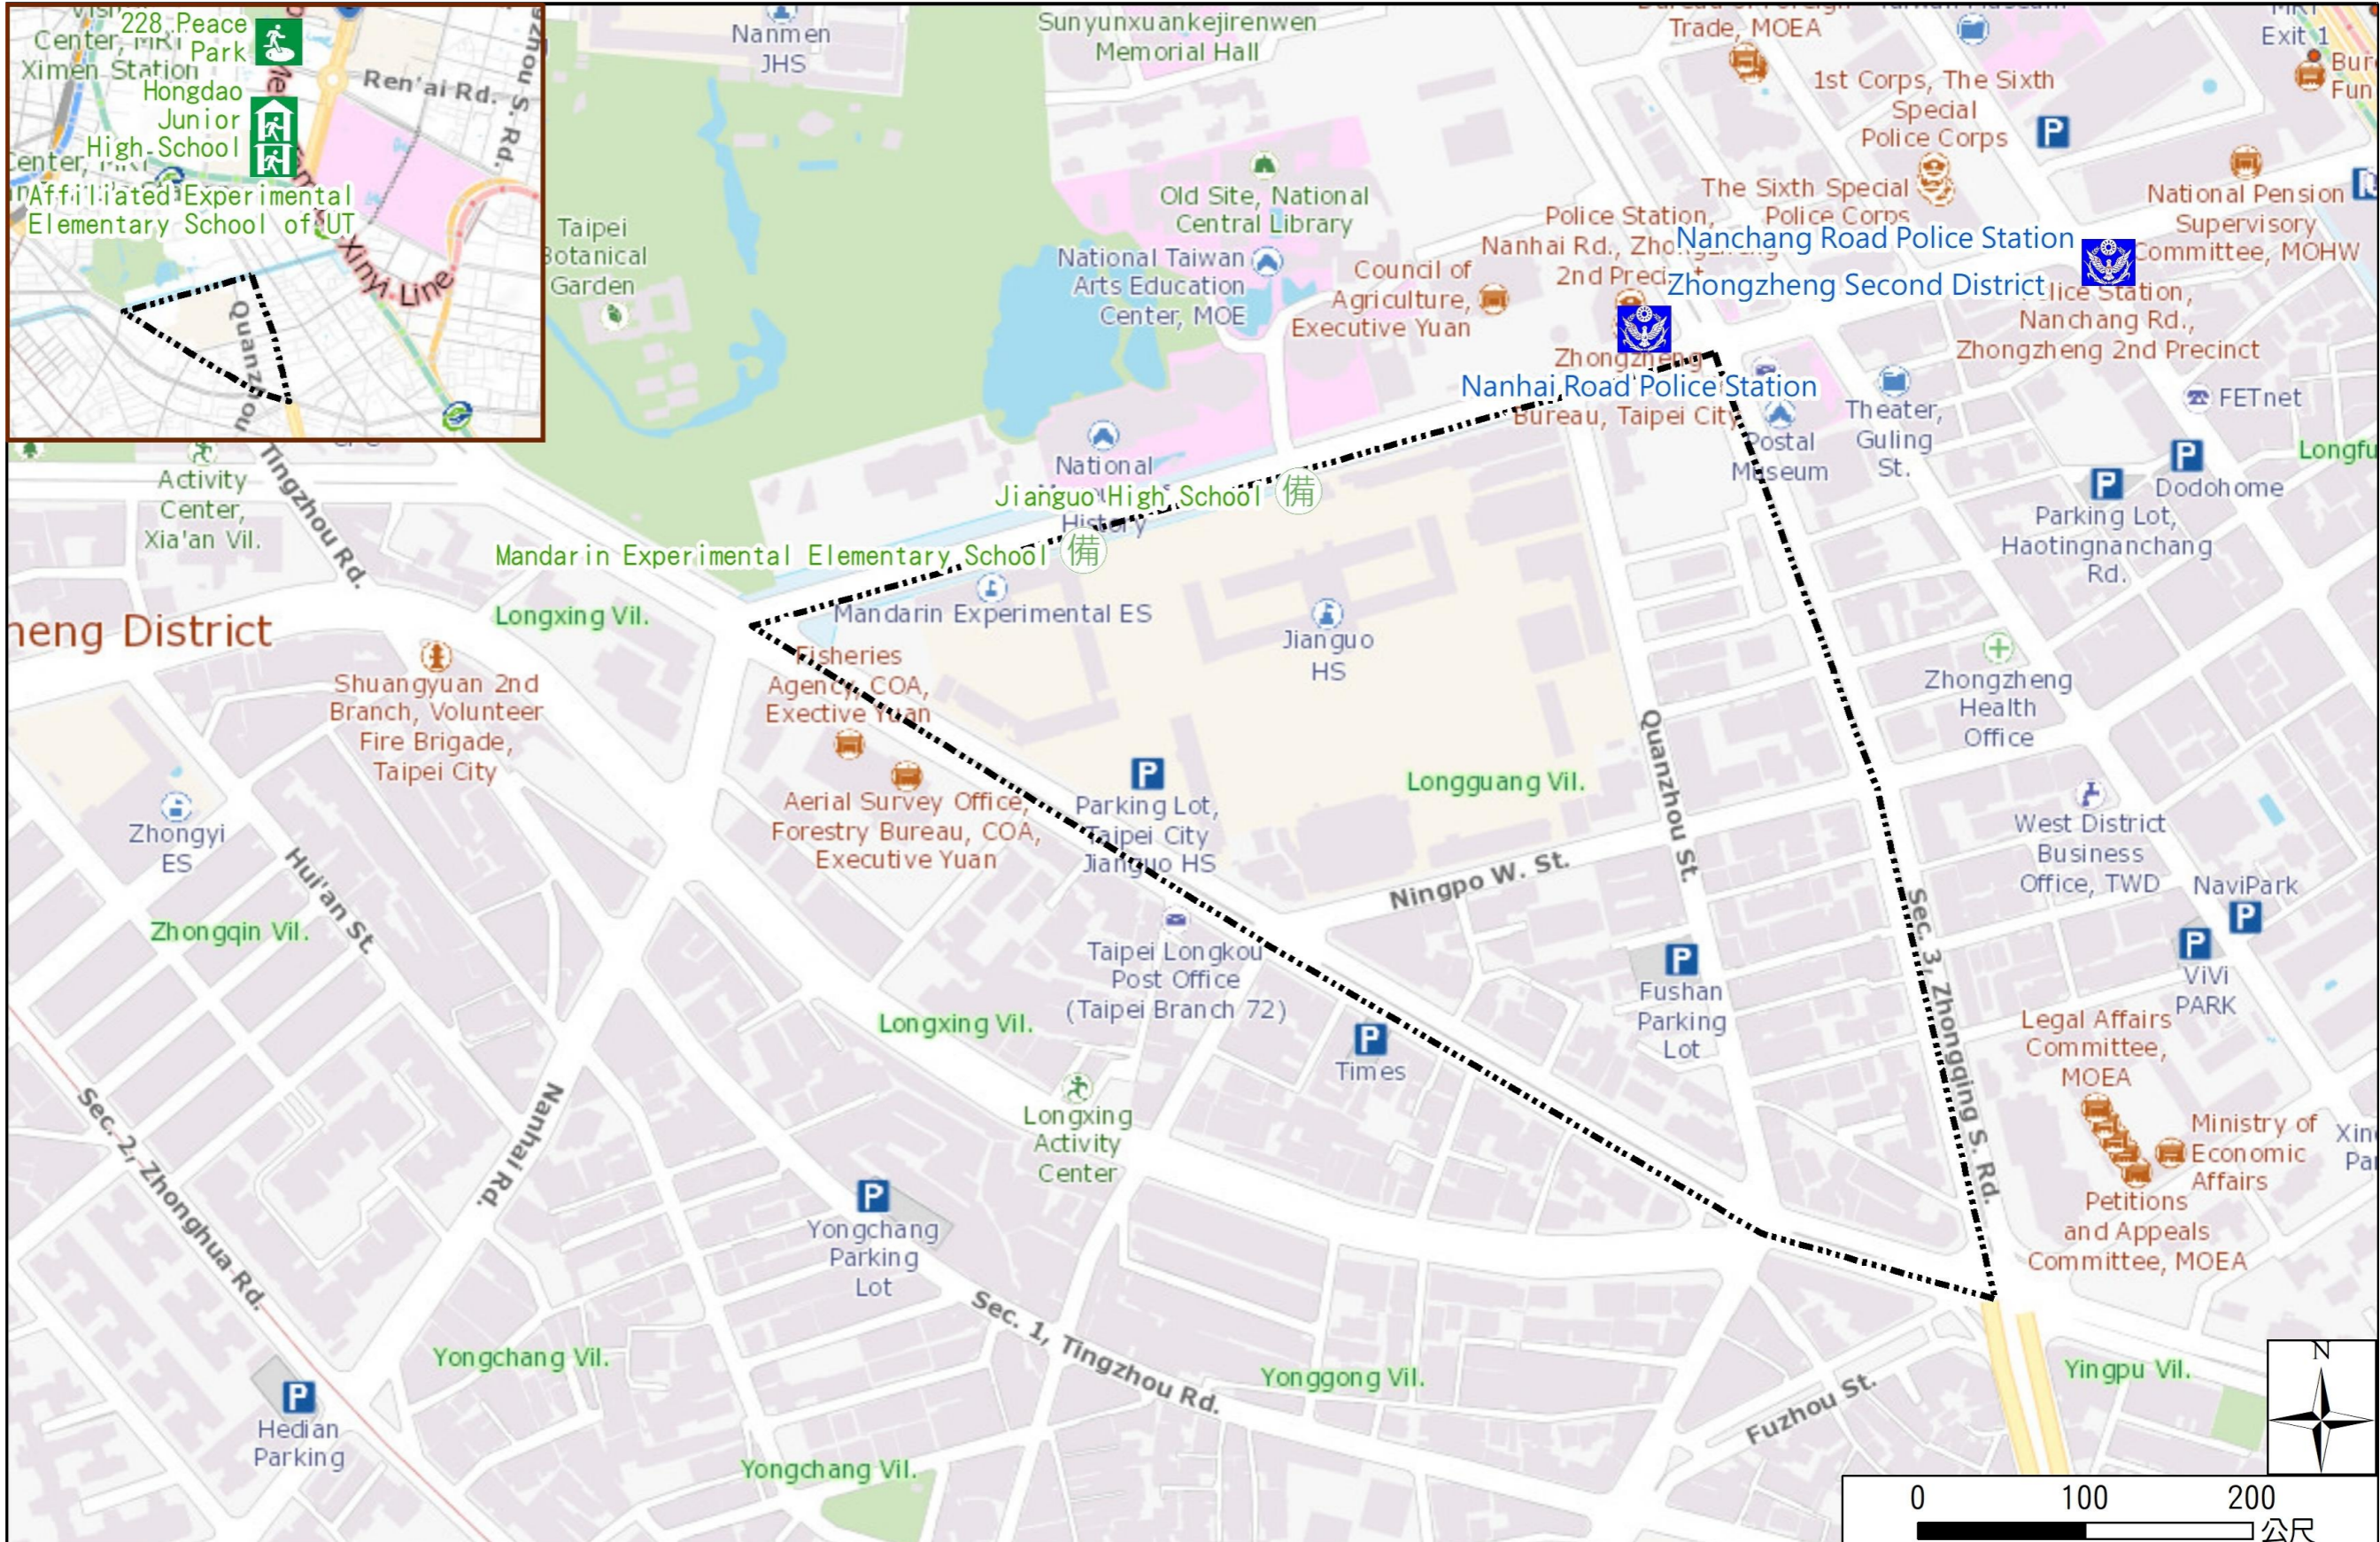

Longguang Vil., Zhongzheng Dist., Taipei City Evacuation Map

Emergency notification

Taipei Citizen Hotline : 1999
Fire Department Tel. : 119
Police Department Tel. : 110
EOC of Zhongzheng Dist. Non-emergency number : 02-23416721
Emergency number : 02-66179590
Officer Mobile : 0972-295992
Note: Please call this District's EOC to ensure that the evacuation shelter is open

Disaster Prevention Information Website

[Taipei City Disaster Prevention Information Website](#)

Evacuation Principle

Flood: Vertical evacuation or preventive evacuation
Earthquake :

More disaster prevention knowledge :
[Taipei City Disaster Prevention Guide](#)

Evacuation Shelter

Name	228 Peace Park Shelter for Earthquake
Address	No.3, Ketagalan Blvd.
Capacity	5424
Contact number	02-23032451
Name	Affiliated Experimental Elementary School of UT (School for Priority Shelter) Shelter for Earthquake
Address	No.29, Gongyuan Rd.
Capacity	157
Contact number	02-23110395#840
Name	Jianguo High School
Address	No.56, Nanhai Rd.
Capacity	300
Contact number	02-23034381#501
Name	Mandarin Experimental Elementary School
Address	No.58, Nanhai Rd.
Capacity	49
Contact number	02-23033555#600

Legend 圖例

里界 Village Boundary	避難收容處所 Evacuation Shelter	防救災單位 Disaster Rescue Resources	重要地標 Landmark
 里界 Village Boundary	 室內避難收容處所(優先安置學校) Indoor Evacuation Shelter (School for Priority Shelter)	 警察單位 Police Department	 直升機起降場 Helipad
	 室外避難收容處所(防災公園) Outdoor Evacuation Shelter (Disaster Prevention Park)	 消防單位 Fire Department	 重要地標 Landmark
	 避難收容處所(備用) Evacuation Shelter (Backup)	 急救責任醫院 Designated Hospital (Emergency Medical Treatment)