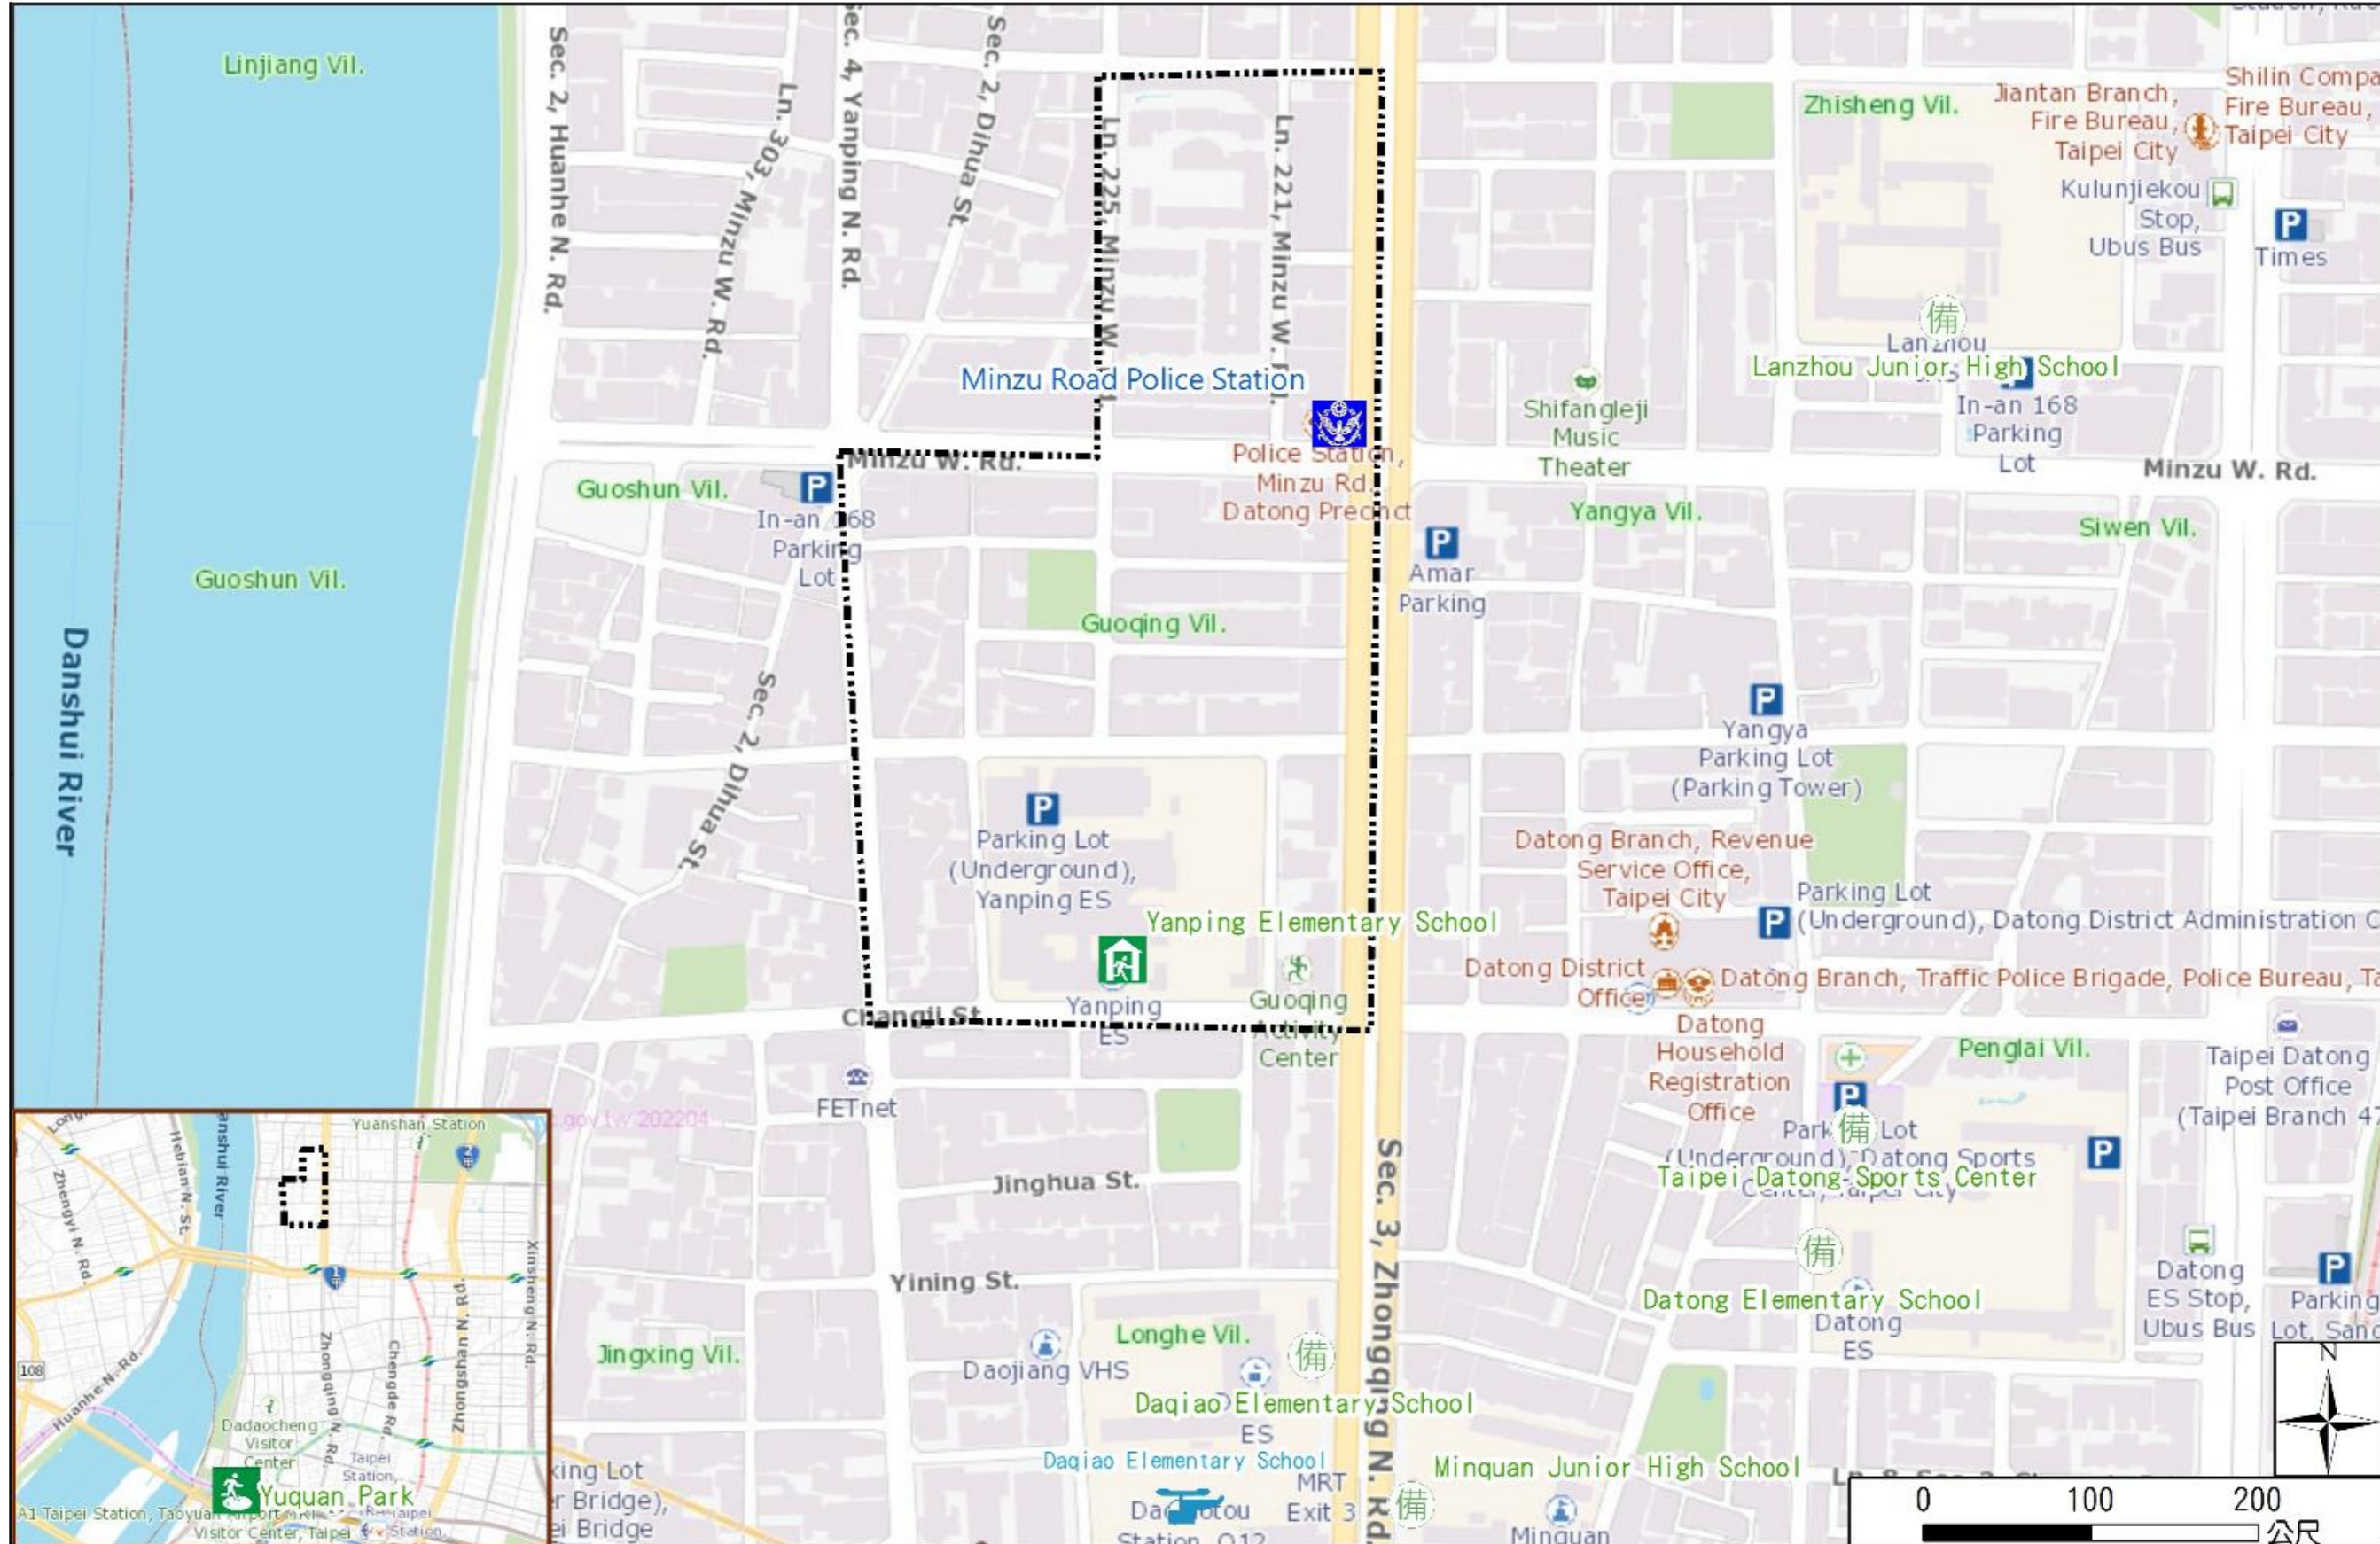

Guoqing Vil., Datong Dist., Taipei City Evacuation Map

Disaster notification Unit

Taipei Citizen Hotline : 1999
 Fire Department Tel. : 119
 Police Department Tel. : 110
 EOC of Datong Dist.
 Non-emergency number :
 02-25975323
 Emergency number :
 02-66080119
Officer
 Mobile : 0988-179716
 Note: Please call this District's
 EOC to ensure that the evacuation
 shelter is open

Disaster Prevention Information Website

[Taipei City Disaster Prevention Information Website](#)

Knowledge of disaster prevention

Flood: Vertical evacuation or preventive evacuation
Earthquake :

More disaster prevention knowledge :
[Taipei City Disaster Prevention Guide](#)

Evacuation Shelter

Name	Yuquan Park Applicable to earthquake situations
Address	No.28, Xining N. Rd.
Capacity	1993
Contact number	02-25850192
Name	Yanping Elementary School (School for Priority Shelter) Applicable to flood situations
Address	No. 97, Changji St.
Capacity	88
Contact number	02-25942439#630
Name	Daqiao Elementary School
Address	No.2, Sec. 3, Chongqing N. Rd.
Capacity	196
Contact number	02-25944413#145
Name	Taipei Datong Sports Center
Address	No.51, Dalong St.
Capacity	300
Contact number	02-25920055#822