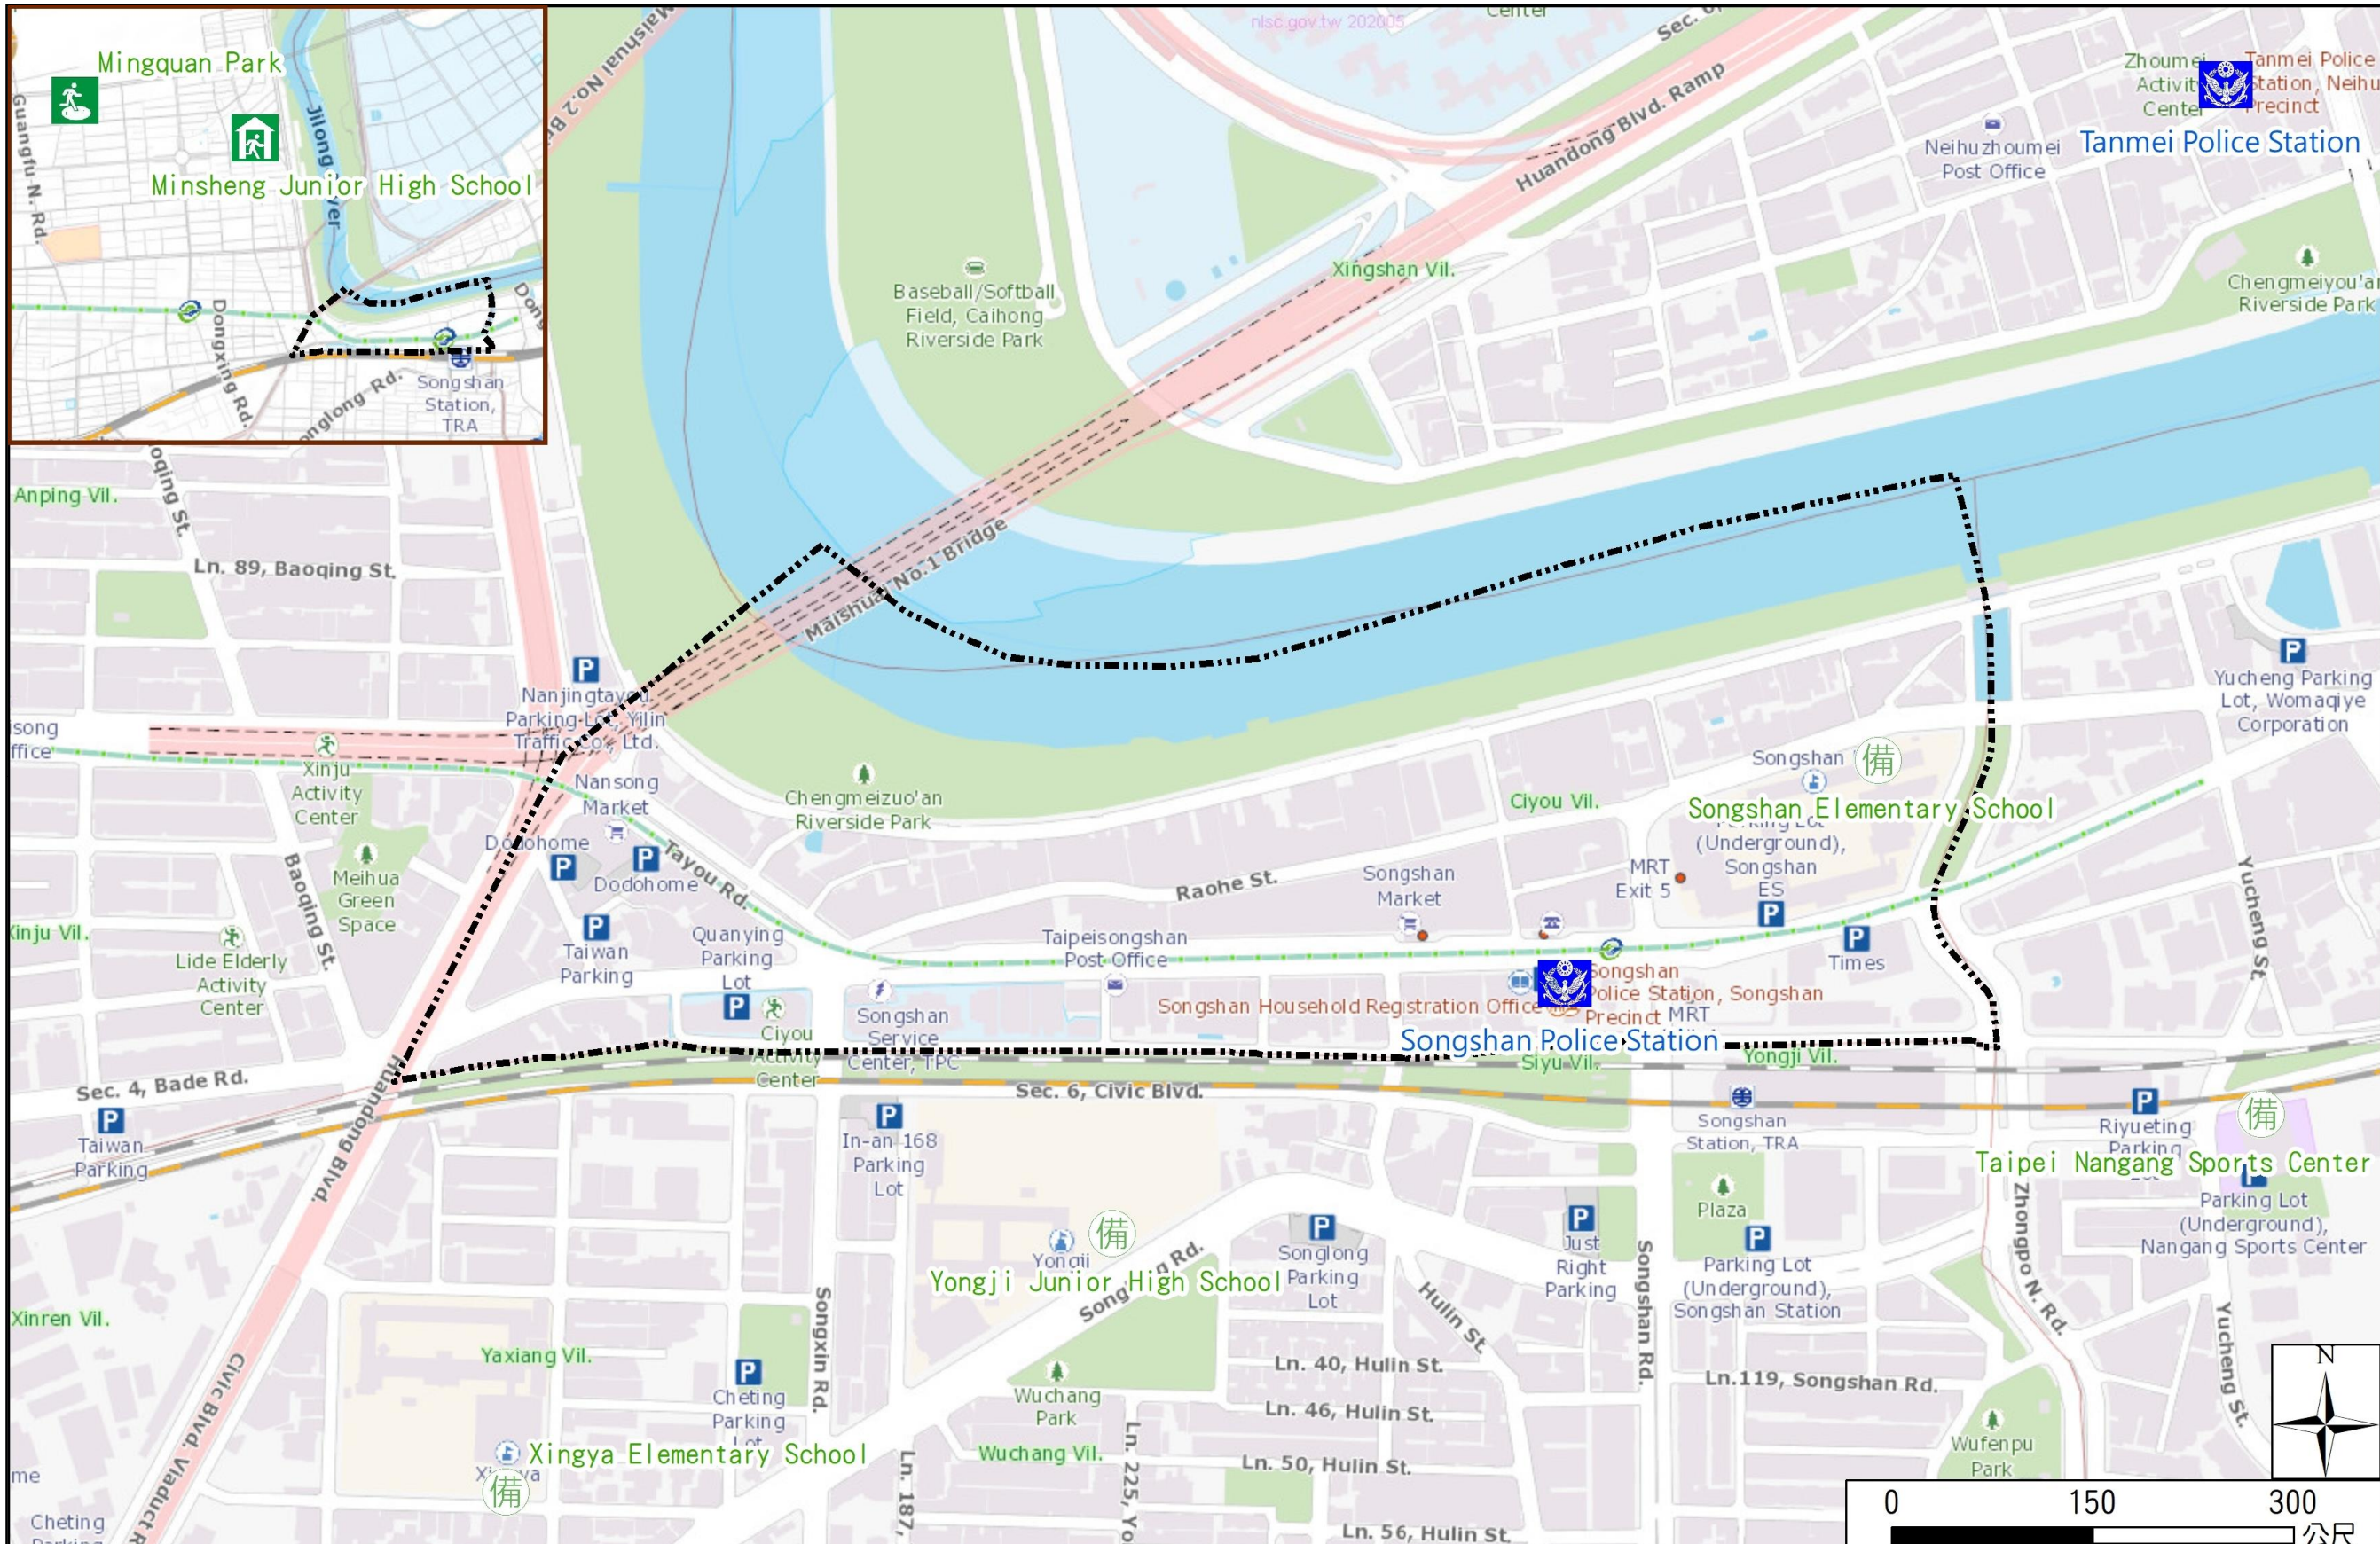

# Ciyou Vil., Songshan Dist., Taipei City Evacuation Map

**Disaster notification Unit**

Taipei Citizen Hotline : 1999  
 Fire Department Tel. : 119  
 Police Department Tel. : 110  
 EOC of Songshan Dist.  
 Non-emergency number : 02-87878787  
 Emergency number : 02-66150119  
**Officer**  
 Mobile : 0988-179580  
 Note: Please call this District's EOC to ensure that the evacuation shelter is open

**Disaster Prevention Information Website**

Taipei City Disaster Prevention Information Website

**Knowledge of disaster prevention**

Flood: Vertical evacuation or preventive evacuation  
 Earthquake :

More disaster prevention knowledge :  
 Taipei City Disaster Prevention Guide

Evacuation Shelter	
Name	Mingquan Park Applicable to earthquake situations
Address	Intersection of Sec. 4, Minquan E. Rd. and Xinzhong St.
Capacity	2465
Contact number	02-25850192
Name	Minsheng Junior High School (School for Priority Shelter) Applicable to earthquake situations
Address	No.1, Ln. 30, Xindong St.
Capacity	161
Contact number	02-27653433#300
Name	Songshan Elementary School
Address	No.746, Sec. 4, Bade Rd
Capacity	95
Contact number	02-27672907#630
Name	Minsheng Park
Address	Aly. 4~8, Ln. 36, Sec. 5, Minsheng E. Rd.
Capacity	1554
Contact number	02-25850192