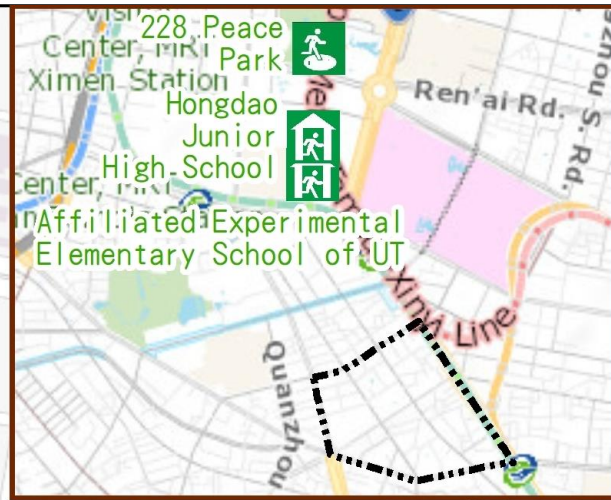

Nanfu Vil., Zhongzheng Dist., Taipei City Evacuation Map

Disaster notification Unit

Taipei Citizen Hotline : 1999
Fire Department Tel. : 119
Police Department Tel. : 110
EOC of Zhongzheng Dist. Non-emergency number : 02-23416721
Emergency number : 02-66179590
Officer Mobile : 0975-386377
Note: Please call this District's EOC to ensure that the evacuation shelter is open

Evacuation Shelter

Name	228 Peace Park Applicable to earthquake situations
Address	No.3, Ketagalan Blvd.
Capacity	5424
Contact number	02-23032451
Name	Affiliated Experimental Elementary School of UT (School for Priority Shelter) Applicable to earthquake situations
Address	No.29, Gongyuan Rd.
Capacity	157
Contact number	02-23110395#840
Name	Hongdao Junior High School (School for Priority Shelter) Applicable to earthquake situations
Address	No.21, Gongyuan Rd.
Capacity	130
Contact number	02-23715520#500
Name	Zhongzheng Junior High School
Address	No.158, Aiguo E. Rd.
Capacity	300
Contact number	02-23916697#501