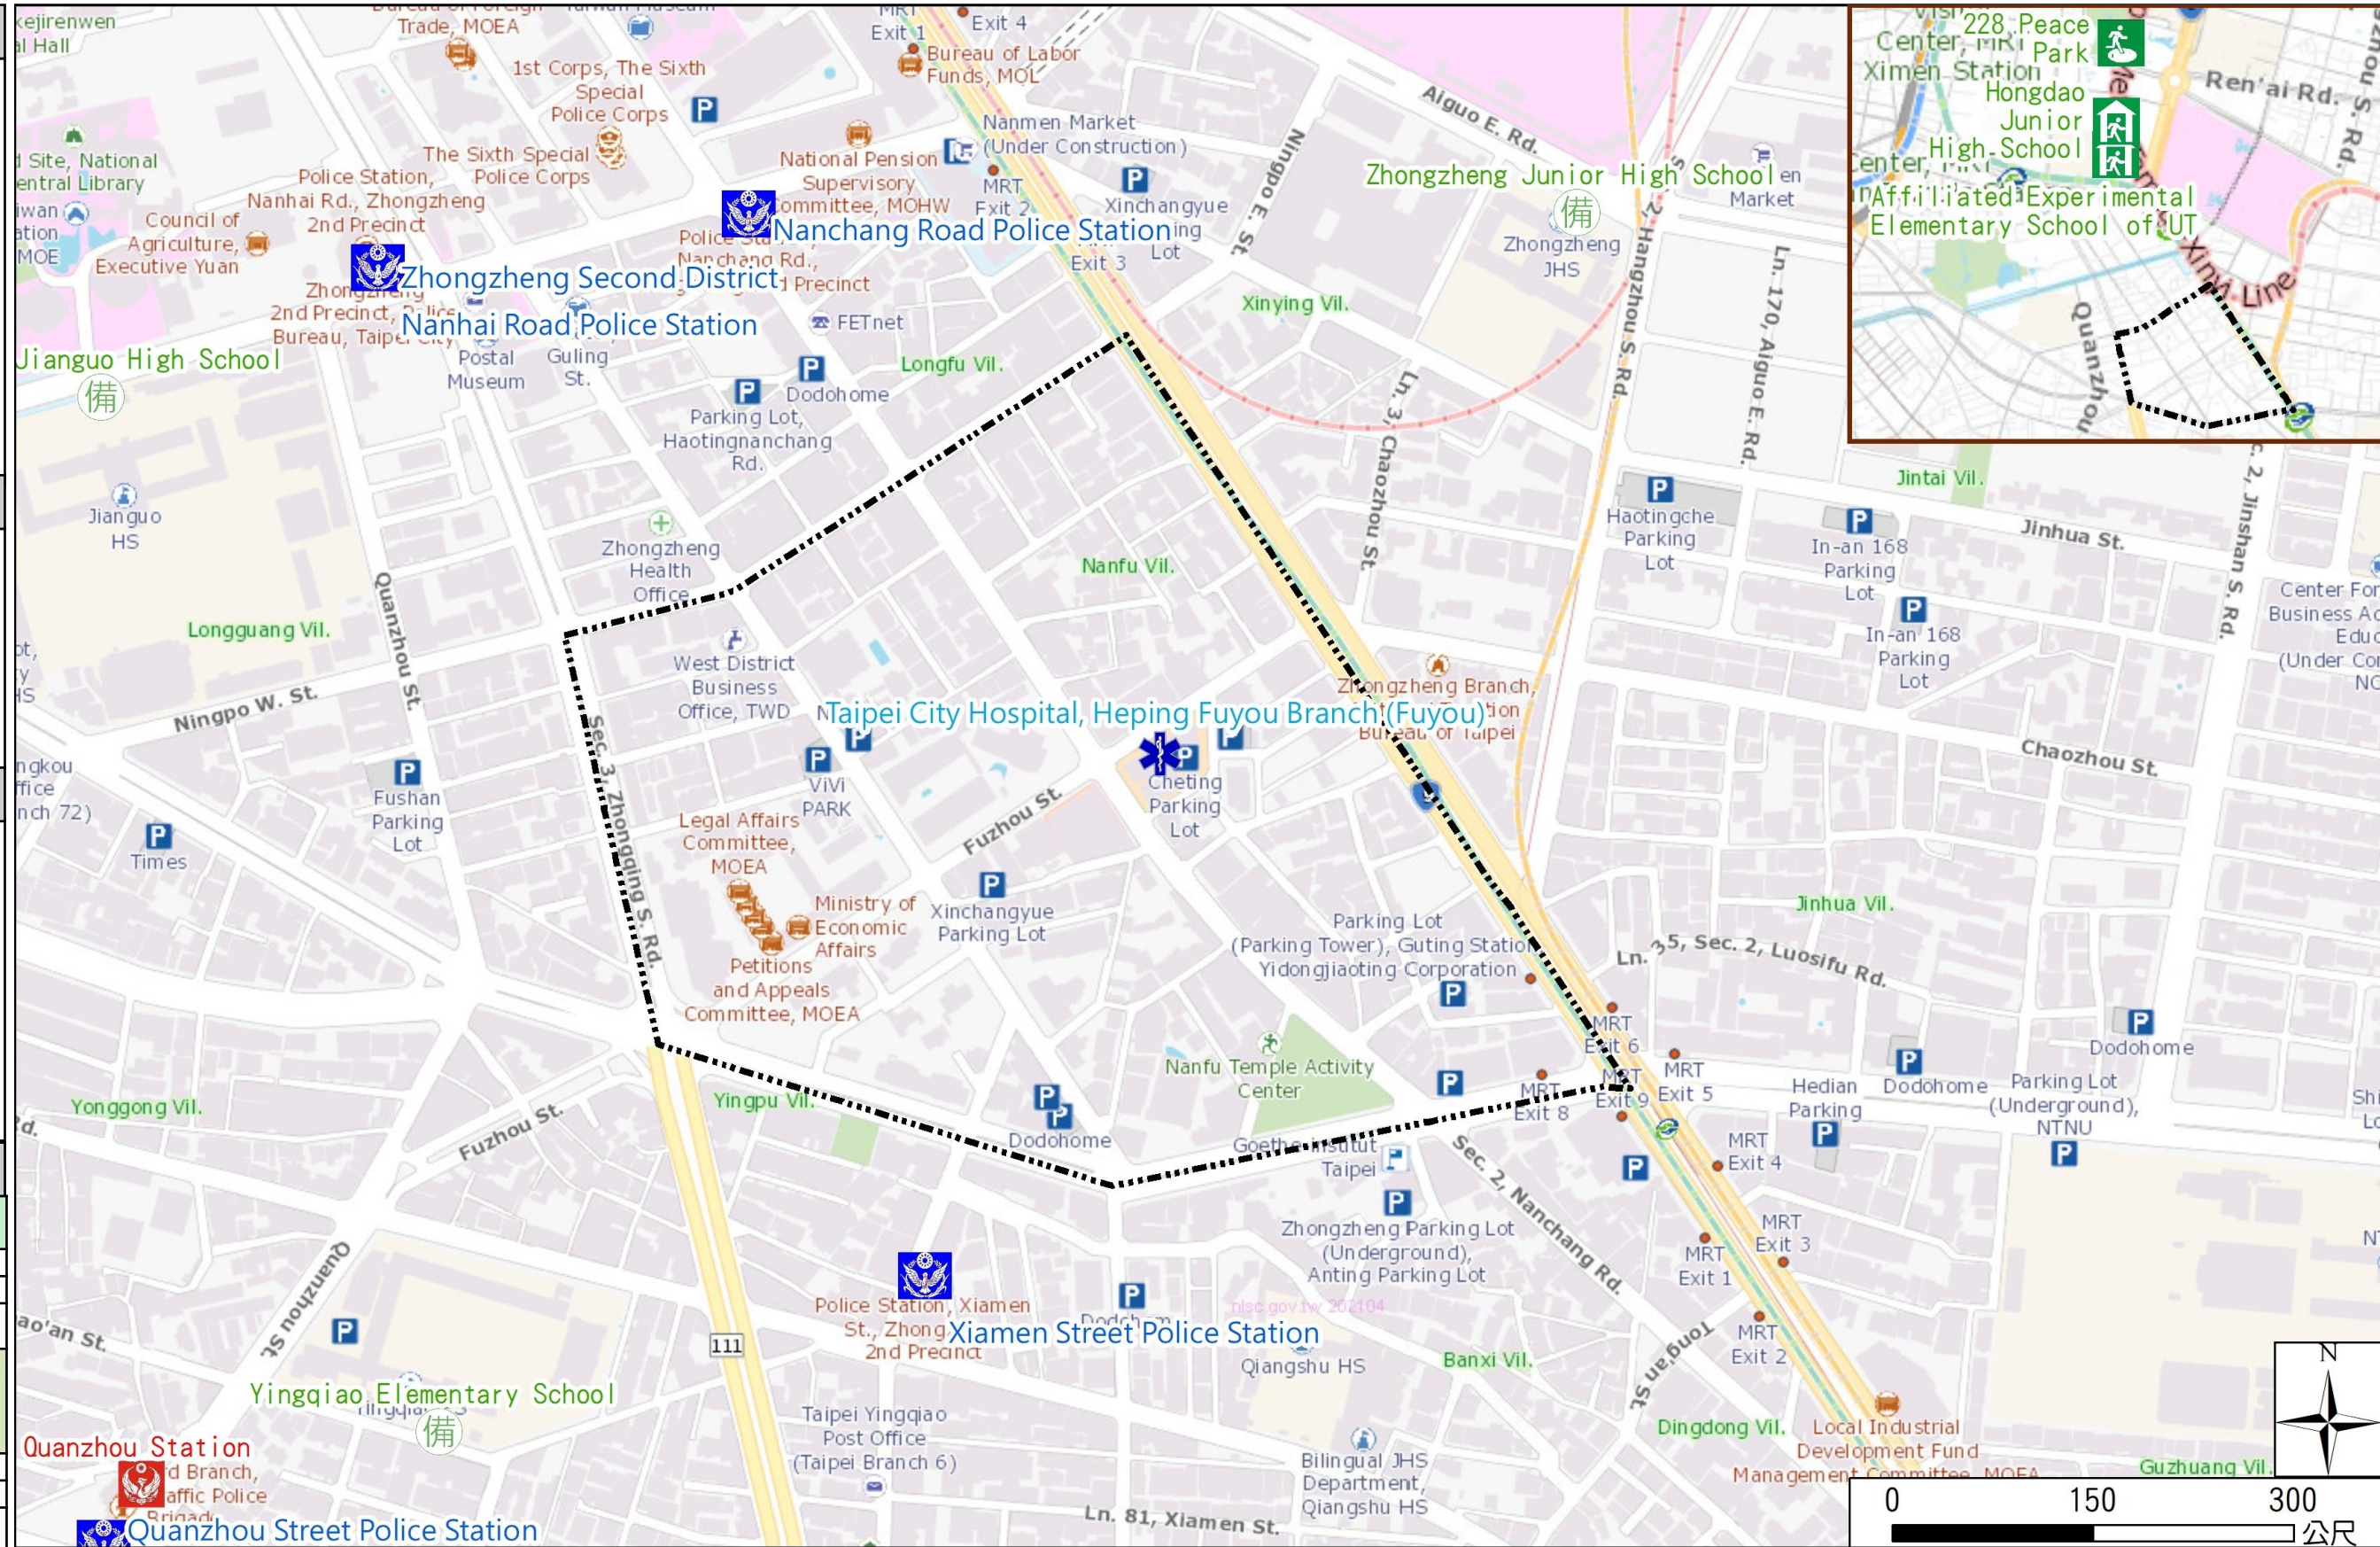

Disaster Prevention Information Website

[Taipei City Disaster Prevention Information Website](#)

Knowledge of disaster prevention

Flood: Vertical evacuation or preventive evacuation
Earthquake :

More disaster prevention knowledge :
[Taipei City Disaster Prevention Guide](#)

Evacuation Shelter

Name	228 Peace Park Applicable to earthquake situations
Address	No.3, Ketagalan Blvd.
Capacity	5424
Contact number	02-23032451
Name	Affiliated Experimental Elementary School of UT (School for Priority Shelter) Applicable to earthquake situations
Address	No.29, Gongyuan Rd.
Capacity	157
Contact number	02-23110395#840
Name	Hongdao Junior High School (School for Priority Shelter) Applicable to earthquake situations
Address	No.21, Gongyuan Rd.
Capacity	130
Contact number	02-23715520#500
Name	Zhongzheng Junior High School
Address	No.158, Aiguo E. Rd.
Capacity	300
Contact number	02-23916697#501