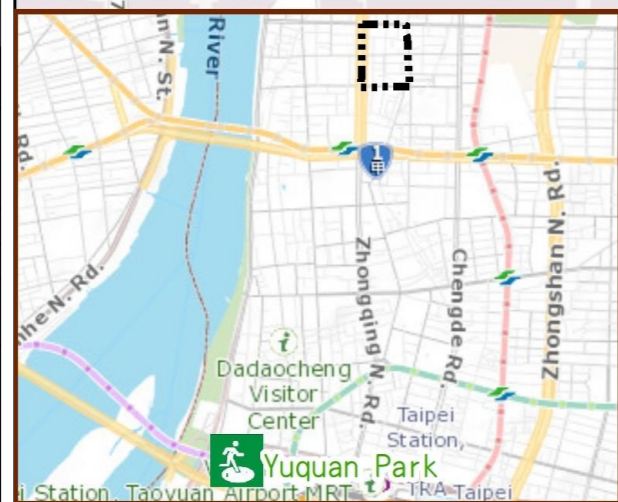

Yangya Vil., Datong Dist., Taipei City Evacuation Map

Disaster notification Unit

Taipei Citizen Hotline : 1999
Fire Department Tel. : 119
Police Department Tel. : 110
EOC of Datong Dist.
Non-emergency number : 02-25975323
Emergency number : 02-66080119
Officer
Mobile : 0988-179-713
Note: Please call this District's EOC to ensure that the evacuation shelter is open

Disaster Prevention Information Website

Taipei City Disaster Prevention Information Website

Knowledge of disaster prevention

Flood: Vertical evacuation or preventive evacuation
Earthquake :

More disaster prevention knowledge :
Taipei City Disaster Prevention Guide

Evacuation Shelter

Name	Yuquan Park Applicable to earthquake situations
Address	No.28, Xining N. Rd.
Capacity	1993
Contact number	02-25850192
Name	Yanping Elementary School (School for Priority Shelter) Applicable to flood situations
Address	No.97, Changji St.
Capacity	88
Contact number	02-25942439#630
Name	Taipei Datong Sports Center
Address	No.51, Dalong St.
Capacity	300
Contact number	02-2782-5000#822

圖例	里界 Village Boundary	避難收容處所 Evacuation Shelter	防救災單位 Disaster Rescue Resources	重要地標 Landmark
	里界 Village Boundary	室內避難收容處所(優先安置學校) Indoor Evacuation Shelter (School for Priority Shelter) 室外避難收容處所(防災公園) Outdoor Evacuation Shelter (Disaster Prevention Park) 避難收容處所(備用) Evacuation Shelter (Backup)	警察單位 Police Department 消防單位 Fire Department 急救責任醫院 Designated Hospital (Emergency Medical Treatment)	直升機起降場 Helicopter Pad 重要地標 Landmark