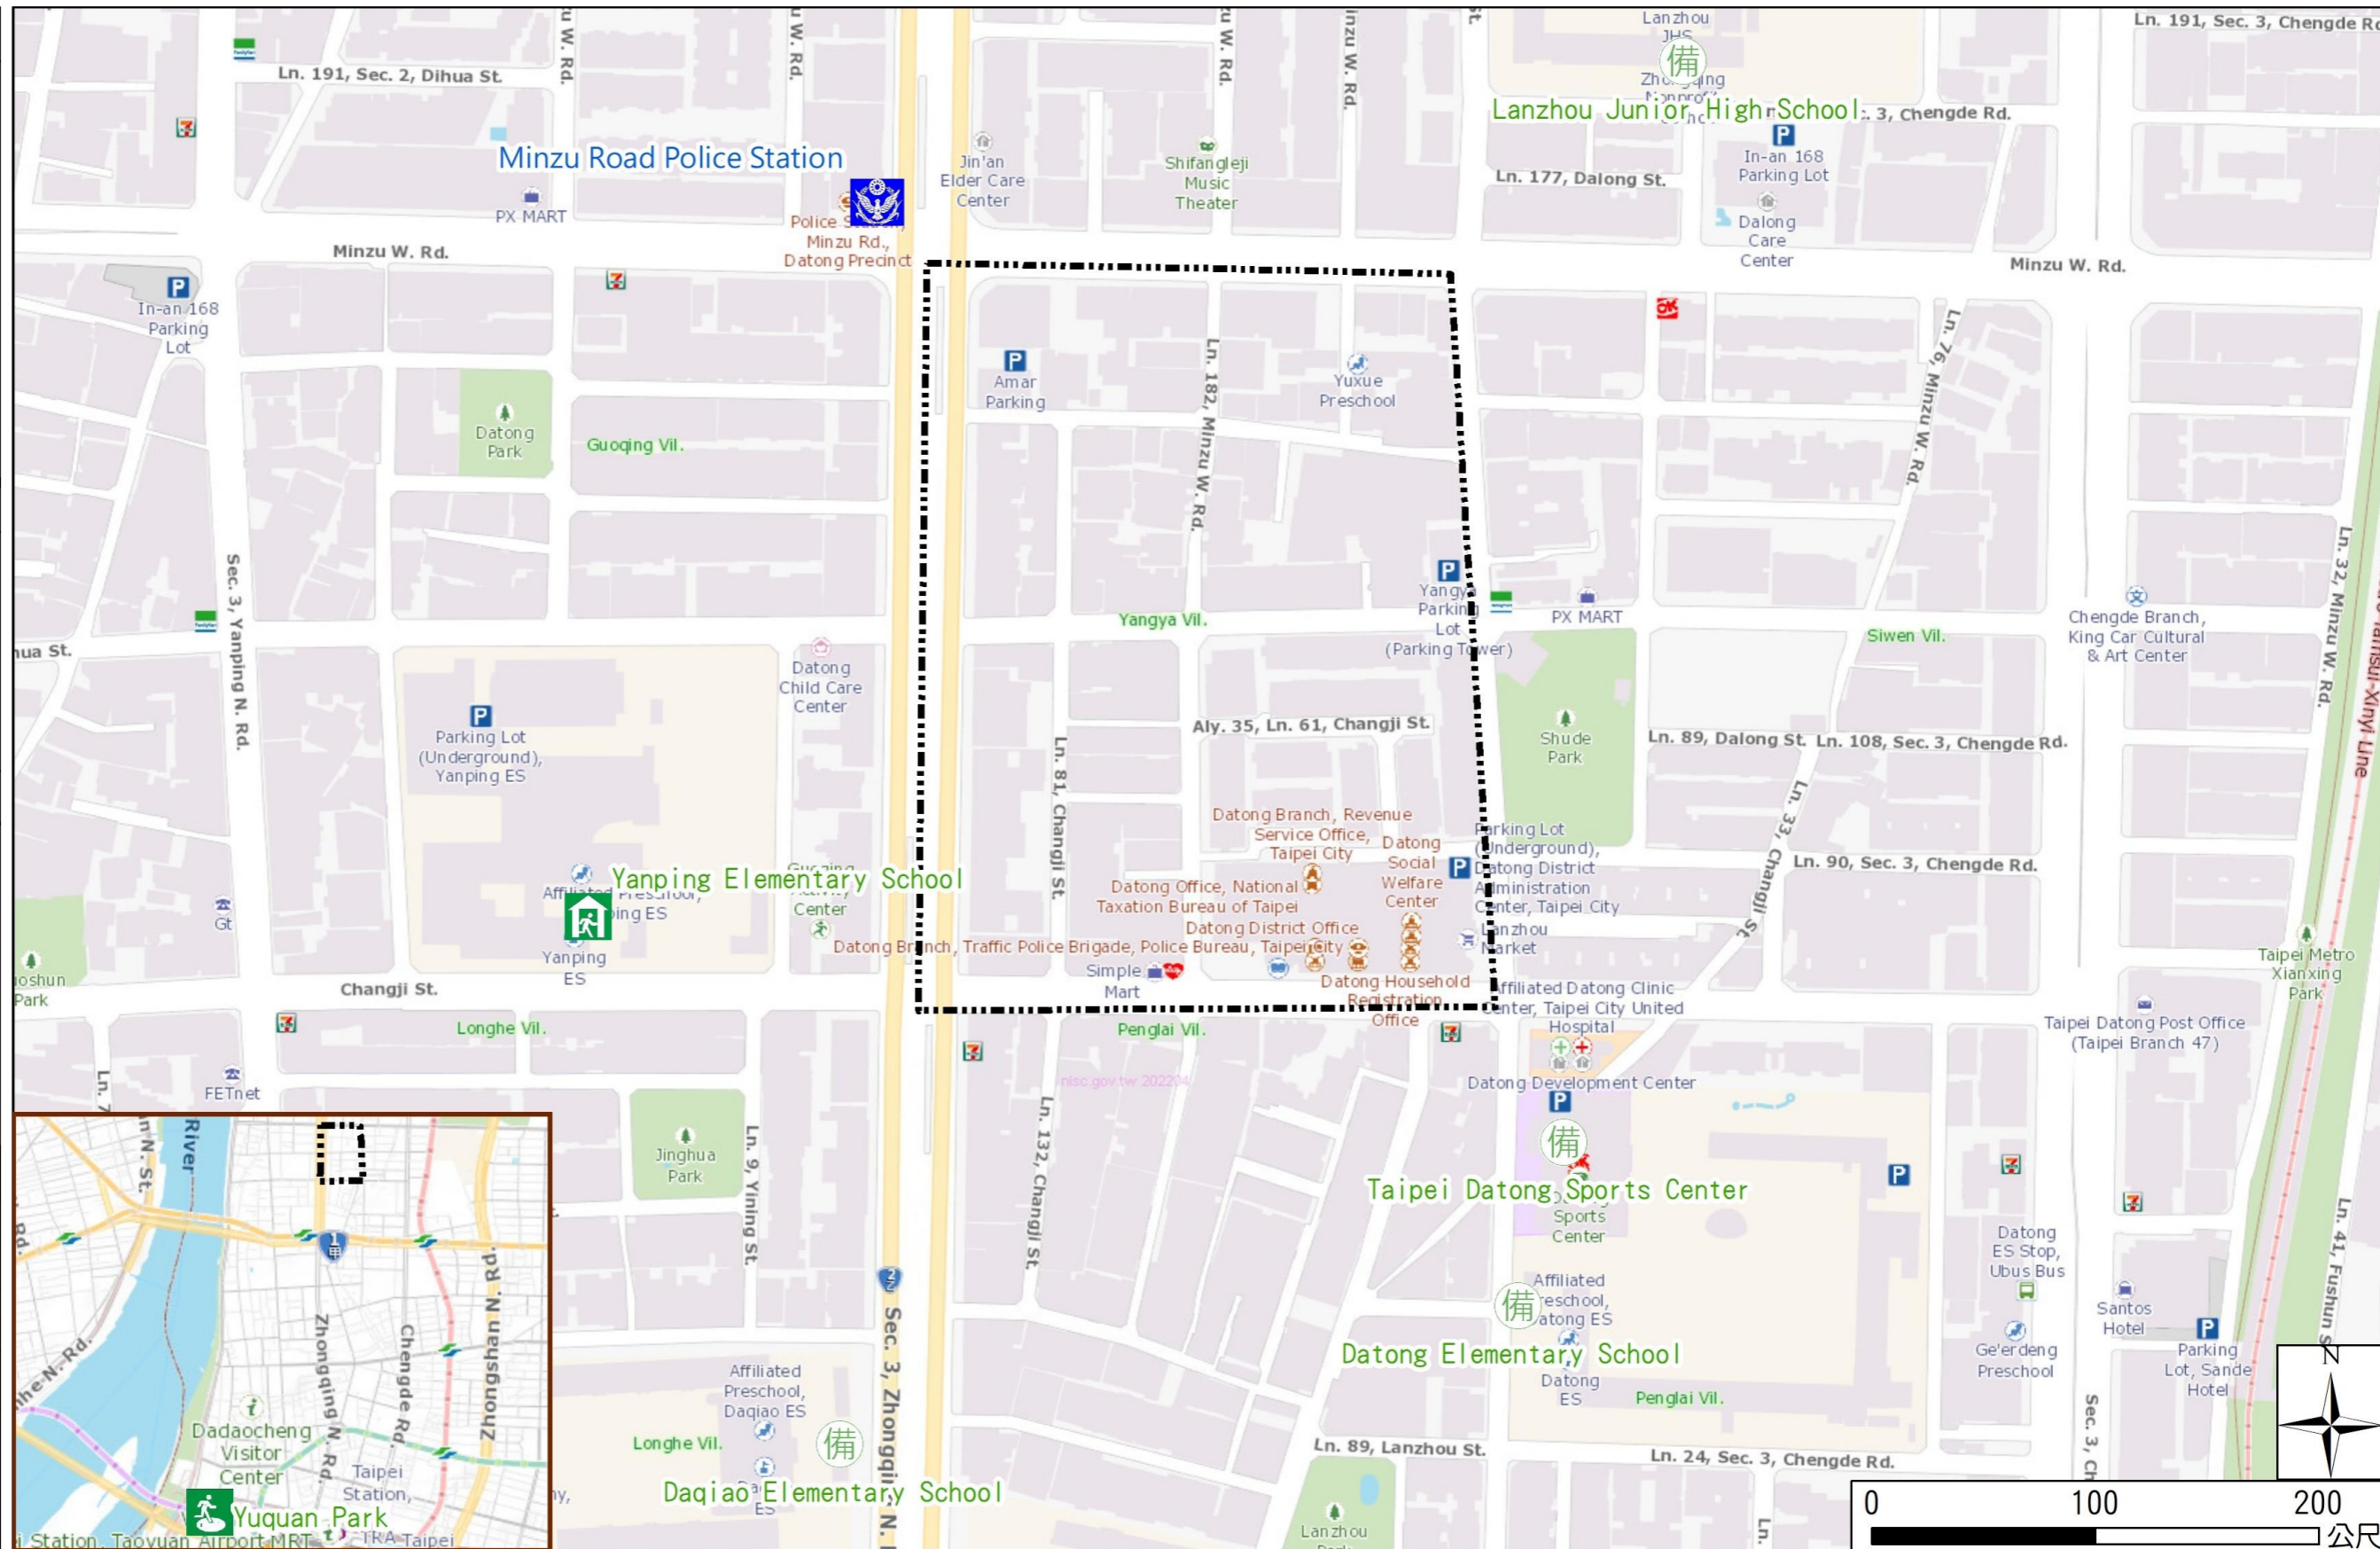

Yangya Vil., Datong Dist., Taipei City Evacuation Map

Disaster notification Unit

Taipei Citizen Hotline : 1999
Fire Department Tel. : 119
Police Department Tel. : 110
EOC of Datong Dist.
Non-emergency number : 02-25975323
Emergency number : 02-66080119
Officer
Mobile : 0988-179-713
Note: Please call this District's EOC to ensure that the evacuation shelter is open

Disaster Prevention Information Website

Taipei City Disaster Prevention Information Website

Knowledge of disaster prevention

Flood: Vertical evacuation or preventive evacuation
Earthquake :

More disaster prevention knowledge :
Taipei City Disaster Prevention Guide

Evacuation Shelter

Name	Yuquan Park Applicable to earthquake situations
Address	No.28, Xining N. Rd.
Capacity	1993
Contact number	02-25850192
Name	Yanping Elementary School (School for Priority Shelter) Applicable to flood situations
Address	No.97, Changji St.
Capacity	88
Contact number	02-25942439#630
Name	Taipei Datong Sports Center
Address	No.51, Dalong St.
Capacity	300
Contact number	02-2782-5000#822

圖例	里界 Village Boundary	避難收容處所 Evacuation Shelter	防救災單位 Disaster Rescue Resources	重要地標 Landmark
	里界 Village Boundary	室內避難收容處所(優先安置學校) Indoor Evacuation Shelter (School for Priority Shelter) 室外避難收容處所(防災公園) Outdoor Evacuation Shelter (Disaster Prevention Park) 避難收容處所(備用) Evacuation Shelter (Backup)	警察單位 Police Department 消防單位 Fire Department 急救責任醫院 Designated Hospital (Emergency Medical Treatment)	直升機起降場 Helicopter Pad 重要地標 Landmark