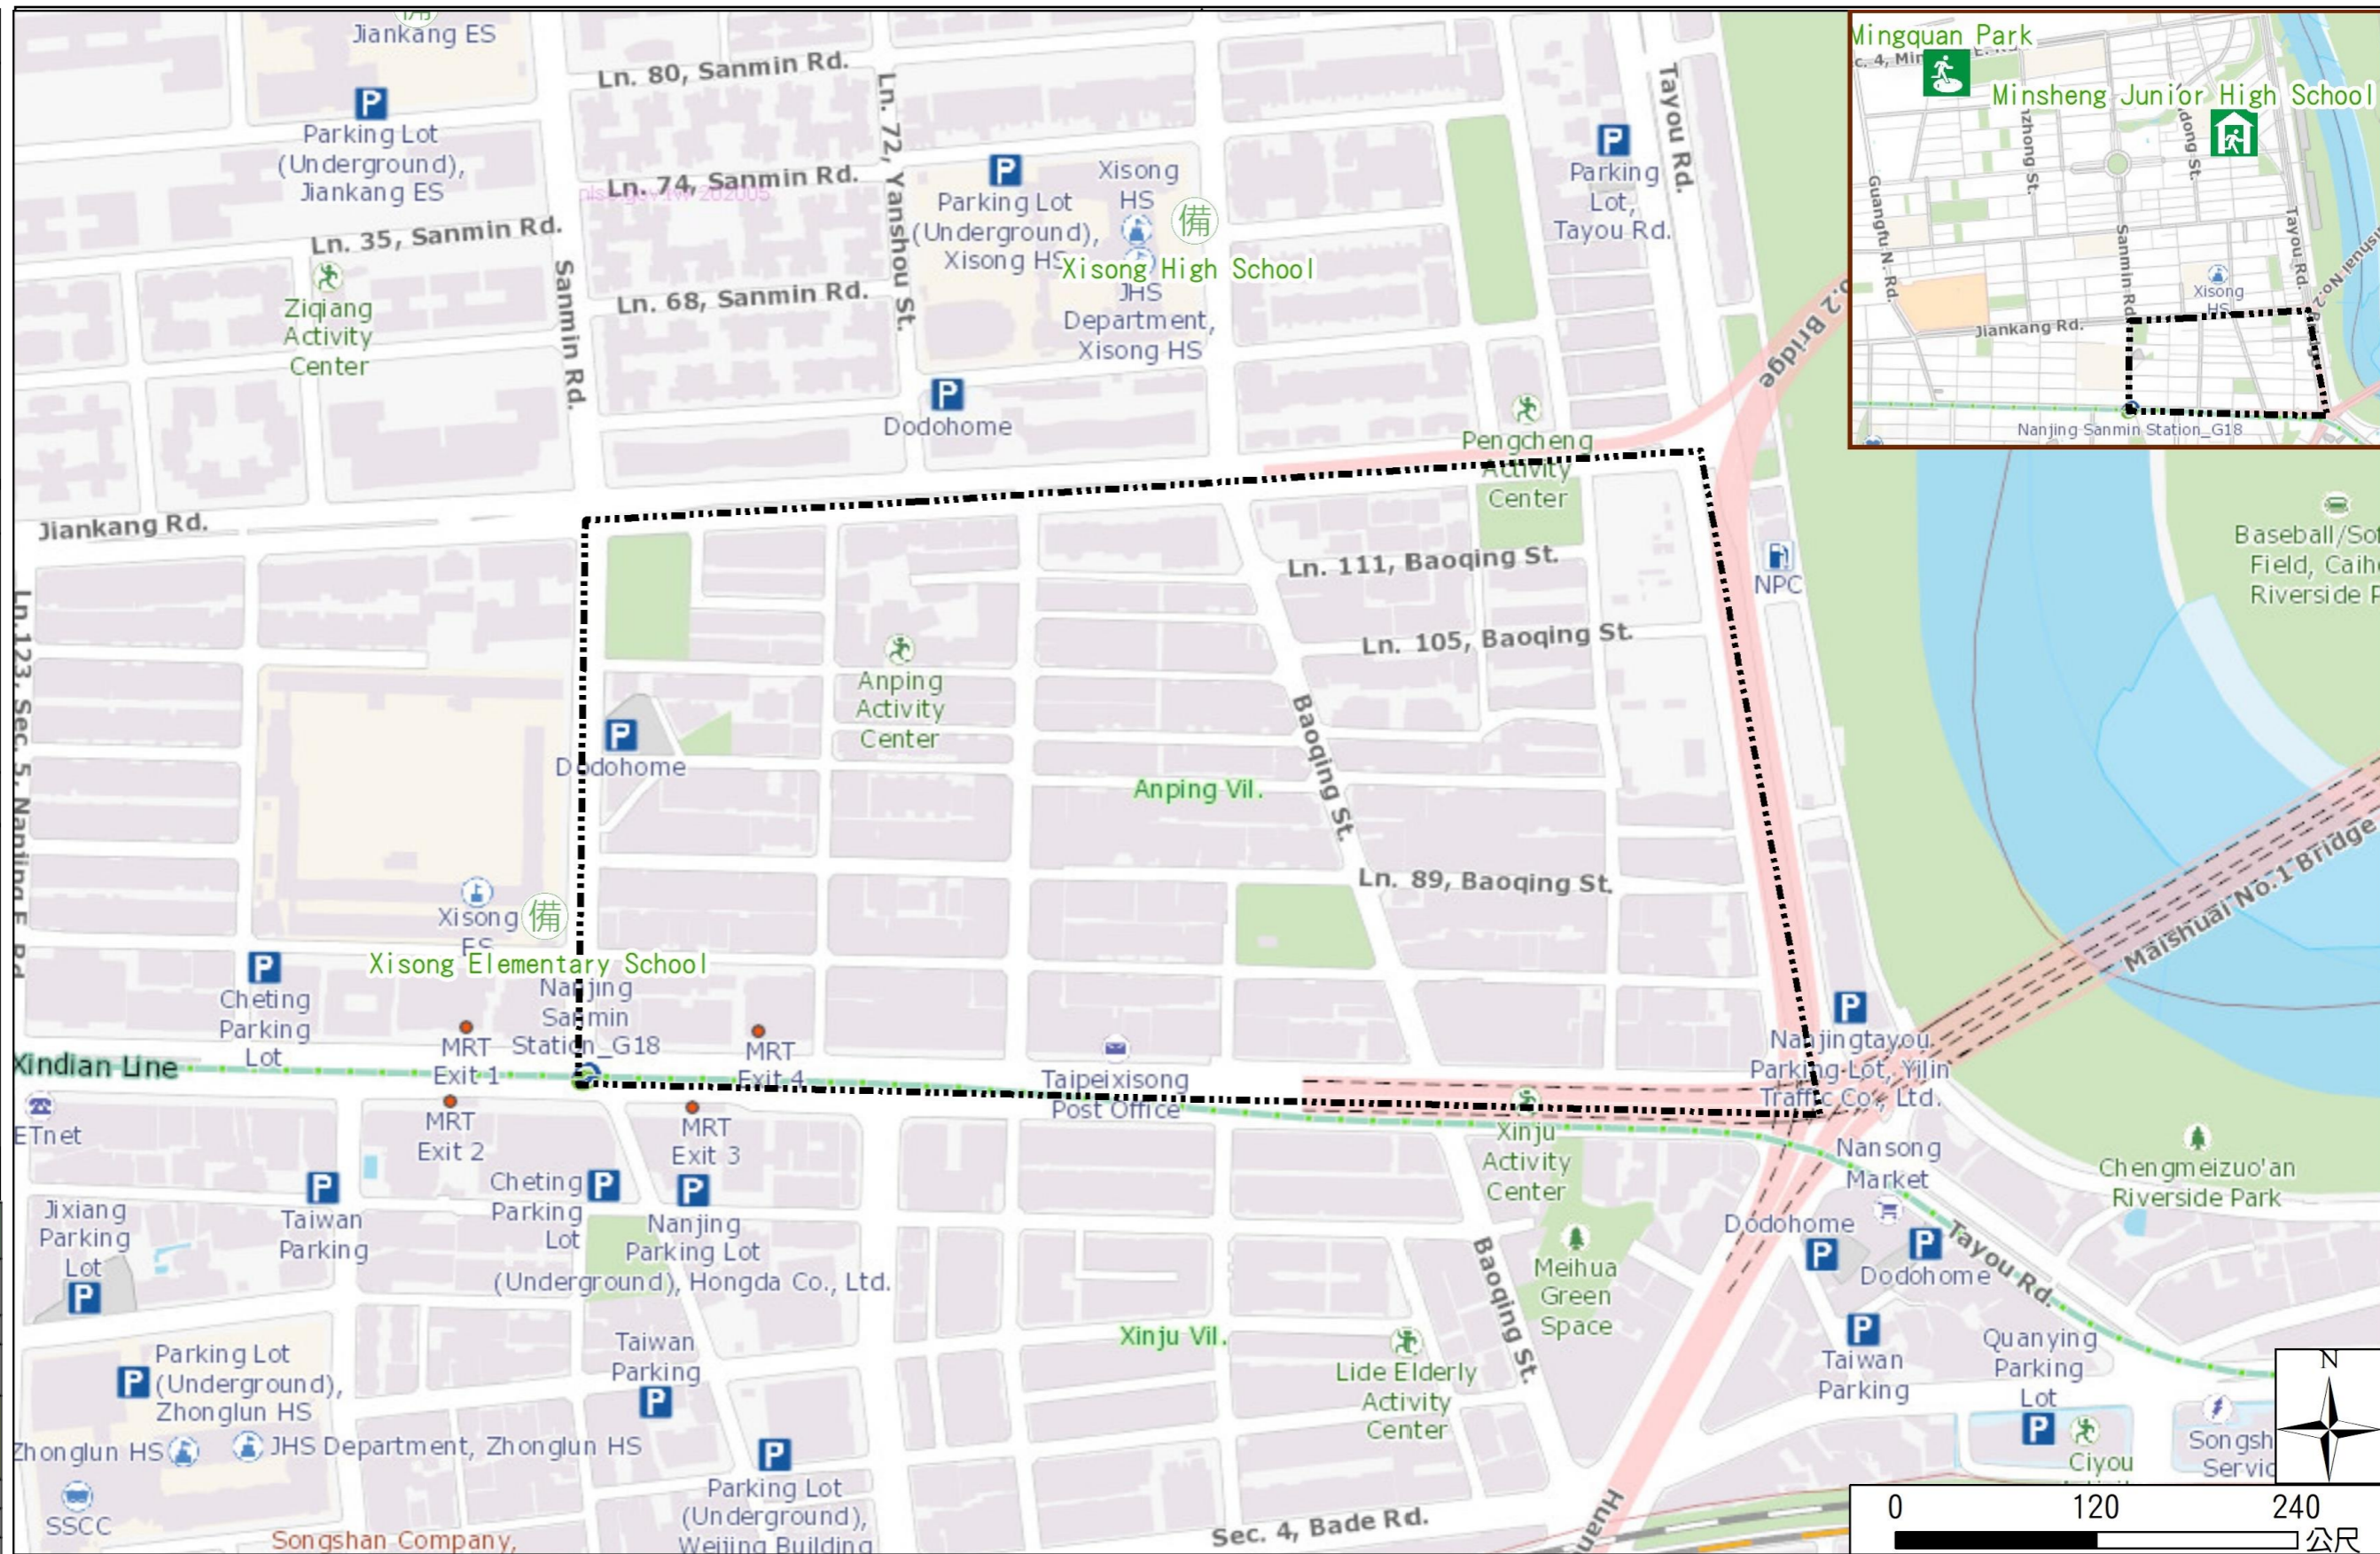

Anping Vil., Songshan Dist., Taipei City Evacuation Map

Disaster notification Unit

Taipei Citizen Hotline : 1999
Fire Department Tel. : 119
Police Department Tel. : 110
EOC of Songshan Dist.
Non-emergency number : 02-87878787
Emergency number : 02-66150119
Officer
Mobilel : 0988-179581
Note: Please call this District's EOC to ensure that the evacuation shelter is open

Disaster Prevention Information Website

Taipei City Disaster Prevention Information Website

Knowledge of disaster prevention

Flood: Vertical evacuation or preventive evacuation
Earthquake :

More disaster prevention knowledge :
Taipei City Disaster Prevention Guide

Evacuation Shelter

Name	Minquan Park Applicable to earthquake situations
Address	Intersection of Sec. 4, Minquan E. Rd. and Xinzhong St.
Capacity	2465
Contact number	02-25850192
Name	Minsheng Junior High School (School for Priority Shelter) Applicable to earthquake situations
Address	No.1, Ln. 30, Xindong St.
Capacity	161
Contact number	02-27653433#300
Name	Xisong Elementary School
Address	No.5, Sanmin Rd.
Capacity	47
Contact number	02-27609221#500
Name	Xisong High School
Address	No.7, Ln. 325, Jiankang Rd.
Capacity	255
Contact number	02-25286618#113

圖例

里界 Village Boundary	避難收容處所 Evacuation Shelter	防救災單位 Disaster Rescue Resources	重要地標 Landmark
里界 Village Boundary	室內避難收容處所(優先安置學校) Indoor Evacuation Shelter (School for Priority Shelter) 室外避難收容處所(防災公園) Outdoor Evacuation Shelter (Disaster Prevention Park) 避難收容處所(備用) Evacuation Shelter (Backup)	警察單位 Police Department 消防單位 Fire Department 急救責任醫院 Designated Hospital (Emergency Medical Treatment)	重要地標 Landmark