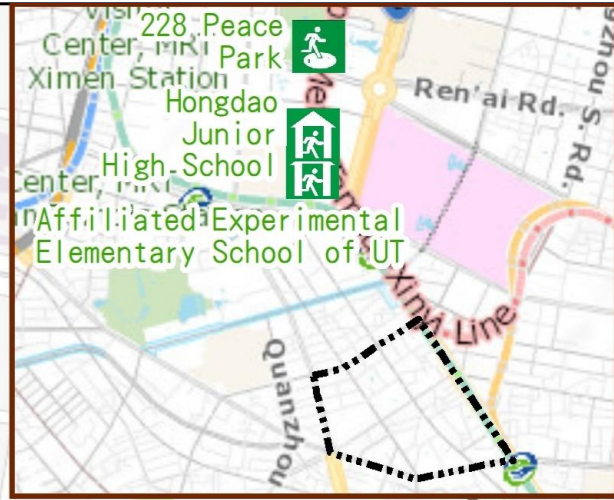

Nanfu Vil., Zhongzheng Dist., Taipei City Evacuation Map

Disaster notification Unit

Taipei Citizen Hotline : 1999
Fire Department Tel. : 119
Police Department Tel. : 110
EOC of Zhongzheng Dist. Non-emergency number : 02-23416721
Emergency number : 02-66179590
Officer Mobile : 0975-386377
Note: Please call this District's EOC to ensure that the evacuation shelter is open

Evacuation Shelter

Name	228 Peace Park Applicable to earthquake situations
Address	No.3, Ketagalan Blvd.
Capacity	5424
Contact number	02-23032451
Name	Affiliated Experimental Elementary School of UT (School for Priority Shelter) Applicable to earthquake situations
Address	No.29, Gongyuan Rd.
Capacity	157
Contact number	02-23110395#840
Name	Hongdao Junior High School (School for Priority Shelter) Applicable to earthquake situations
Address	No.21, Gongyuan Rd.
Capacity	130
Contact number	02-23715520#500
Name	Zhongzheng Junior High School
Address	No.158, Aiguo E. Rd.
Capacity	300
Contact number	02-23916697#501