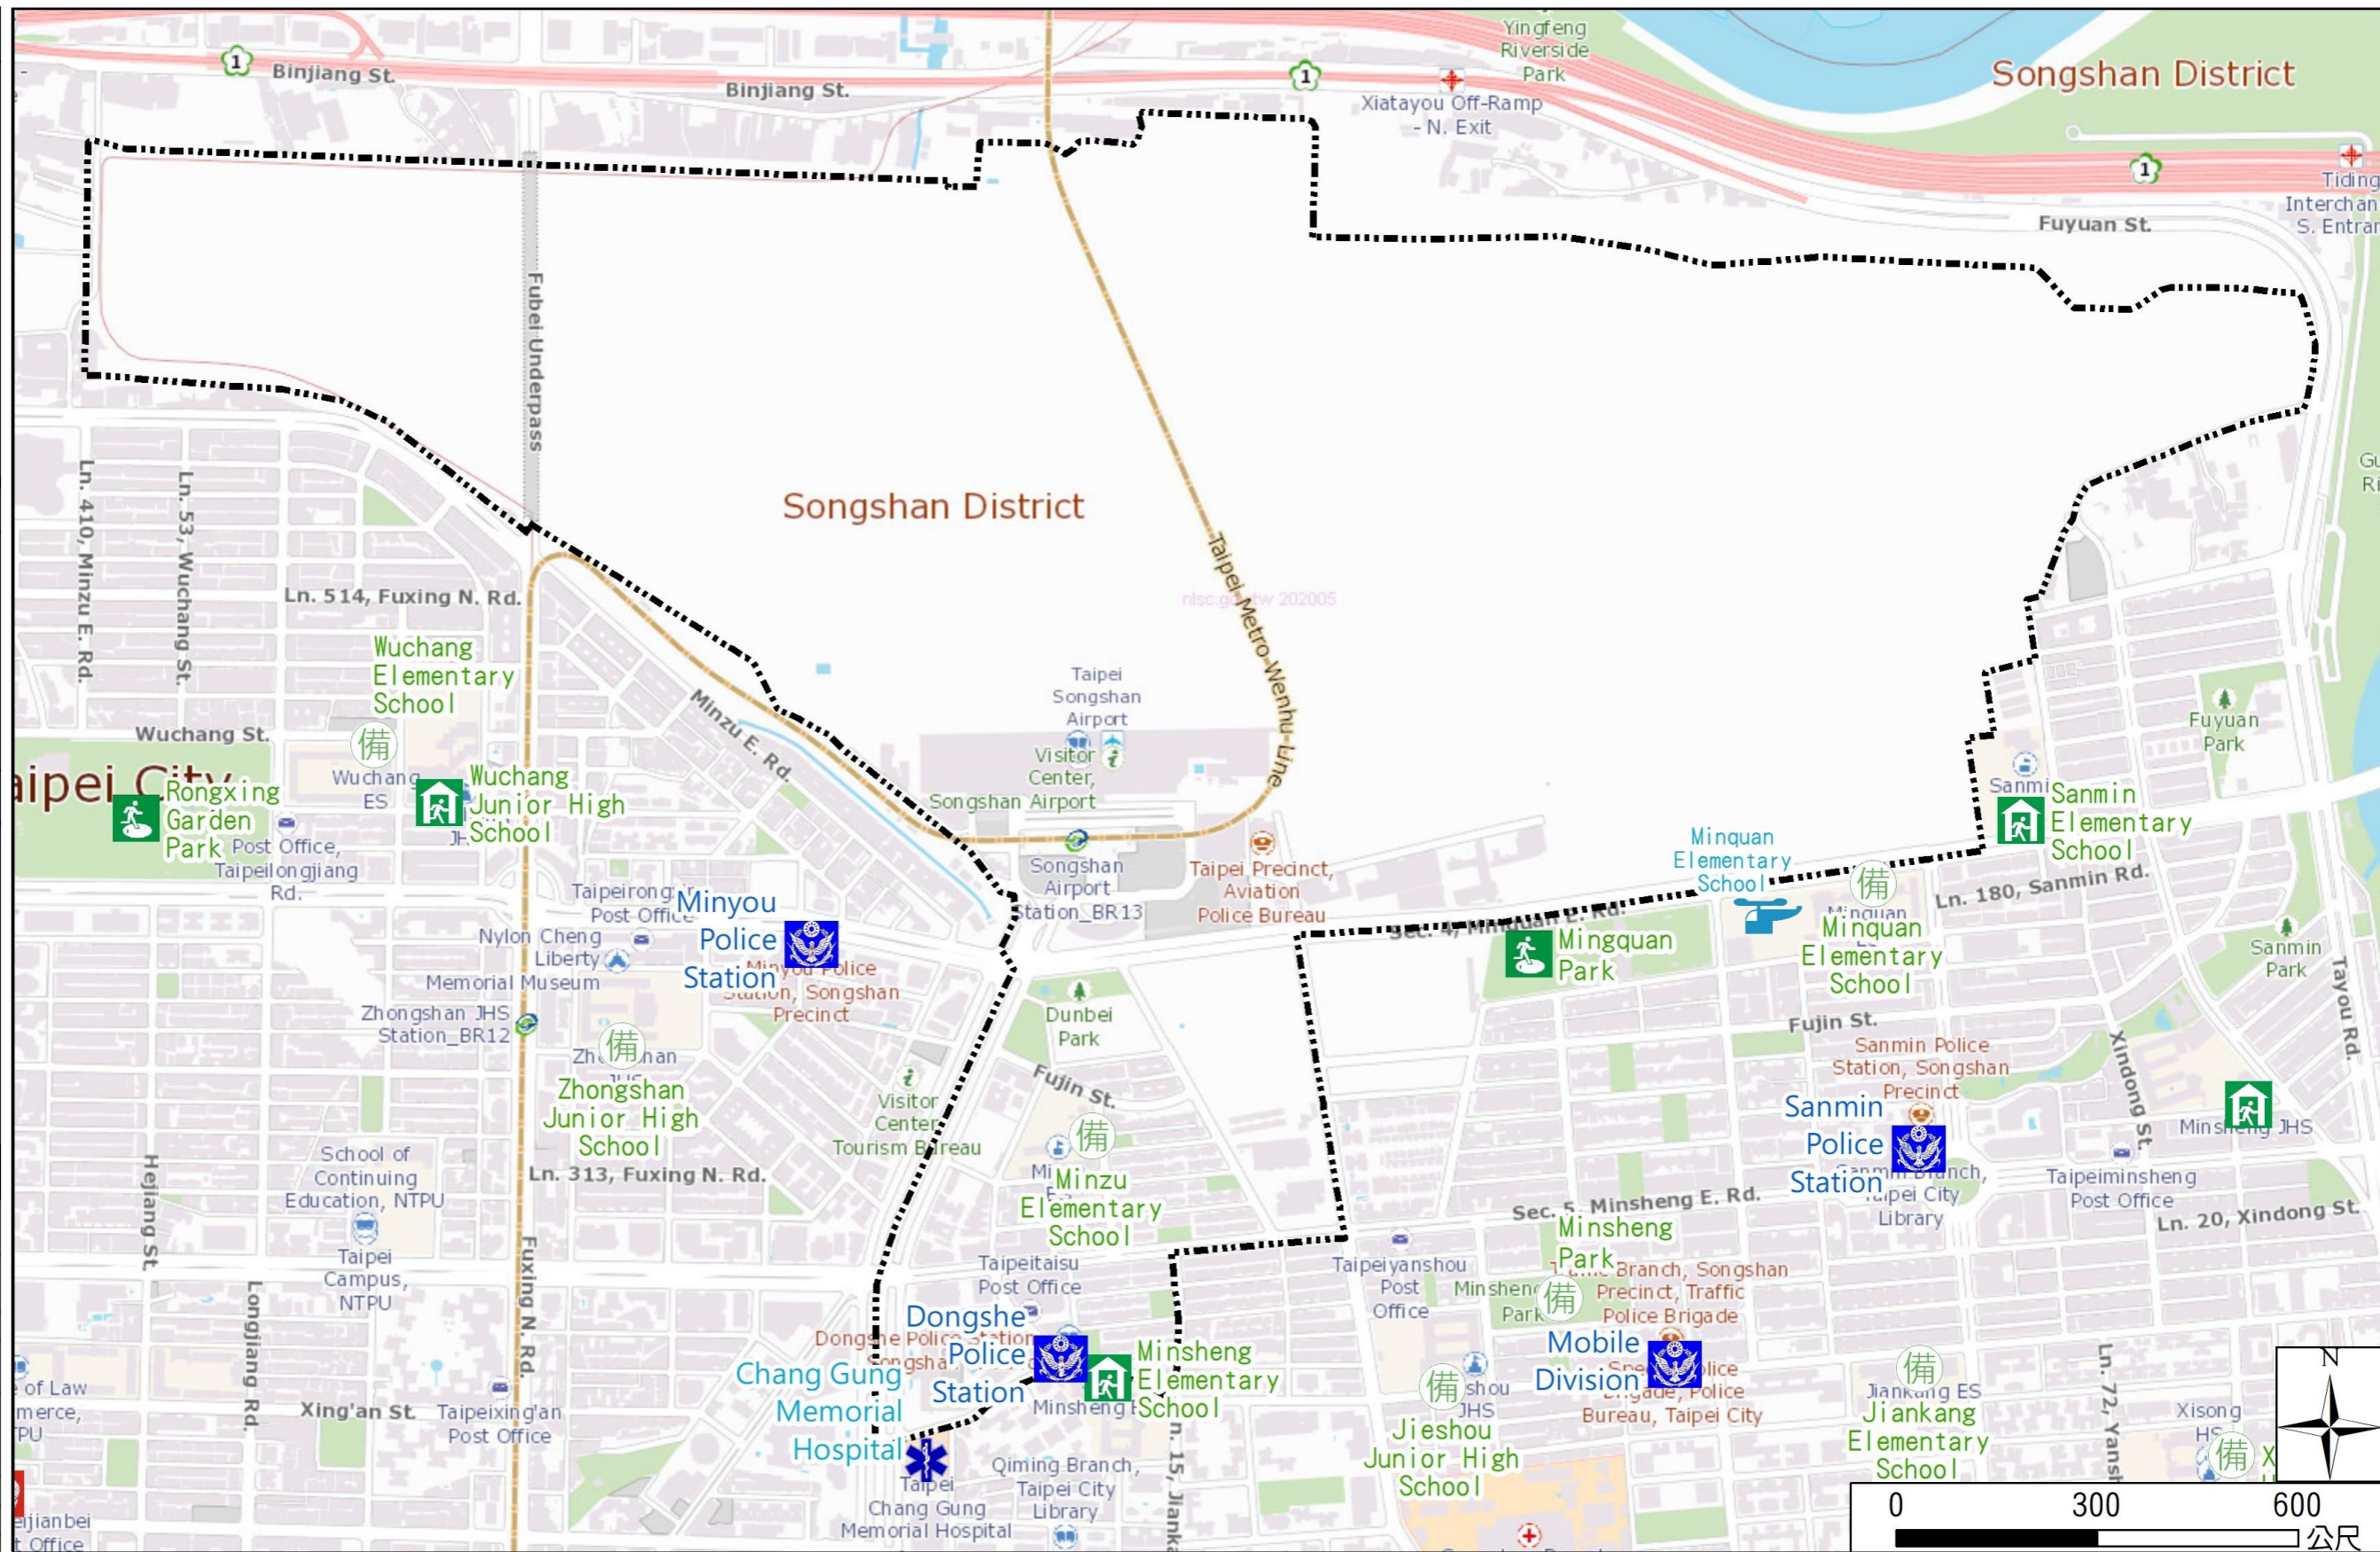

Jingzhong Vil., Songshan Dist., Taipei City Evacuation Map

Disaster notification Unit

Taipei Citizen Hotline : 1999
 Fire Department Tel. : 119
 Police Department Tel. : 110
 EOC of Songshan Dist.
 Non-emergency number : 02-87878787
 Emergency number : 02-66150119
 Officer
 Mobile : 0988-179576
 Note: Please call this District's EOC to ensure that the evacuation shelter is open

Disaster Prevention Information Website

Taipei City Disaster Prevention Information Website

Knowledge of disaster prevention

Flood: Vertical evacuation or preventive evacuation
 Earthquake :

More disaster prevention knowledge :
 Taipei City Disaster Prevention Guide

Evacuation Shelter

Name	Mingquan Park Applicable to earthquake situations
Address	Intersection of Sec. 4, Minquan E. Rd. and Xingzhong St.
Capacity	2465
Contact number	02-25850192
Name	Minsheng Elementary School (School for Priority Shelter) Applicable to flood situations
Address	No.18, Ln. 199, Dunhua N. Rd.
Capacity	126
Contact number	02-27122452#830
Name	Minzu Elementary School
Address	No.7, Ln. 97, Sec. 4, Minsheng E. Rd.
Capacity	40
Contact number	02-27124872#935
Name	Jieshou Junior High School
Address	No.401, Yanshou St.
Capacity	242
Contact number	02-27664496#500