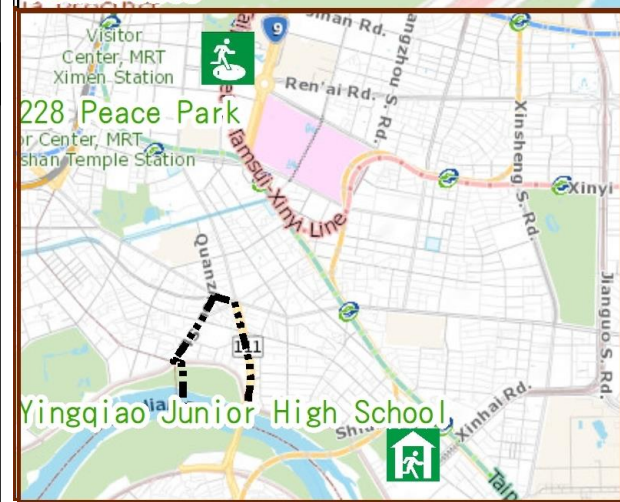

Evacuation Shelter

Name	228 Peace Park Shelter for Earthquake
Address	No.3, Ketagalan Blvd.
Capacity	5424
Contact number	02-23032451
Name	Yingqiao Junior High School (School for Priority Shelter) Shelter for Flood
Address	No.4, Sec. 3, Tingzhou Rd.
Capacity	52
Contact number	02-23688667#230
Name	Yingqiao Elementary School
Address	No.29, Zhao' an St.
Capacity	303
Contact number	02-23054620#108
Name	Guting Junior High School
Address	No.465, Sec. 2, Zhonghua Rd.
Capacity	128
Contact number	02-23090986#510