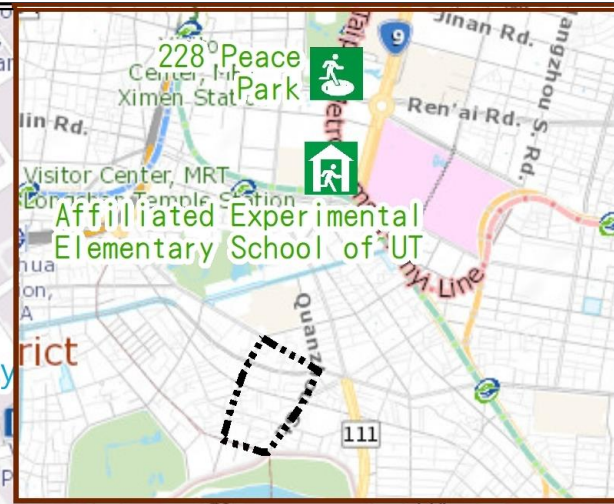

Evacuation Shelter

Name	228 Peace Park Shelter for Earthquake
Address	No.3, Ketagalan Blvd.
Capacity	5424
Contact number	02-23032451
Name	Affiliated Experimental Elementary School of UT (School for Priority Shelter) Shelter for Earthquake
Address	No.29, Gongyuan Rd.
Capacity	157
Contact number	02-23110395#840
Name	Guting Junior High School
Address	No.465, Sec. 2, Zhonghua Rd.
Capacity	128
Contact number	02-23090986#510
Name	Yingqiao Elementary School
Address	No.29, Zhao' an St.
Capacity	303
Contact number	02-23054620#108