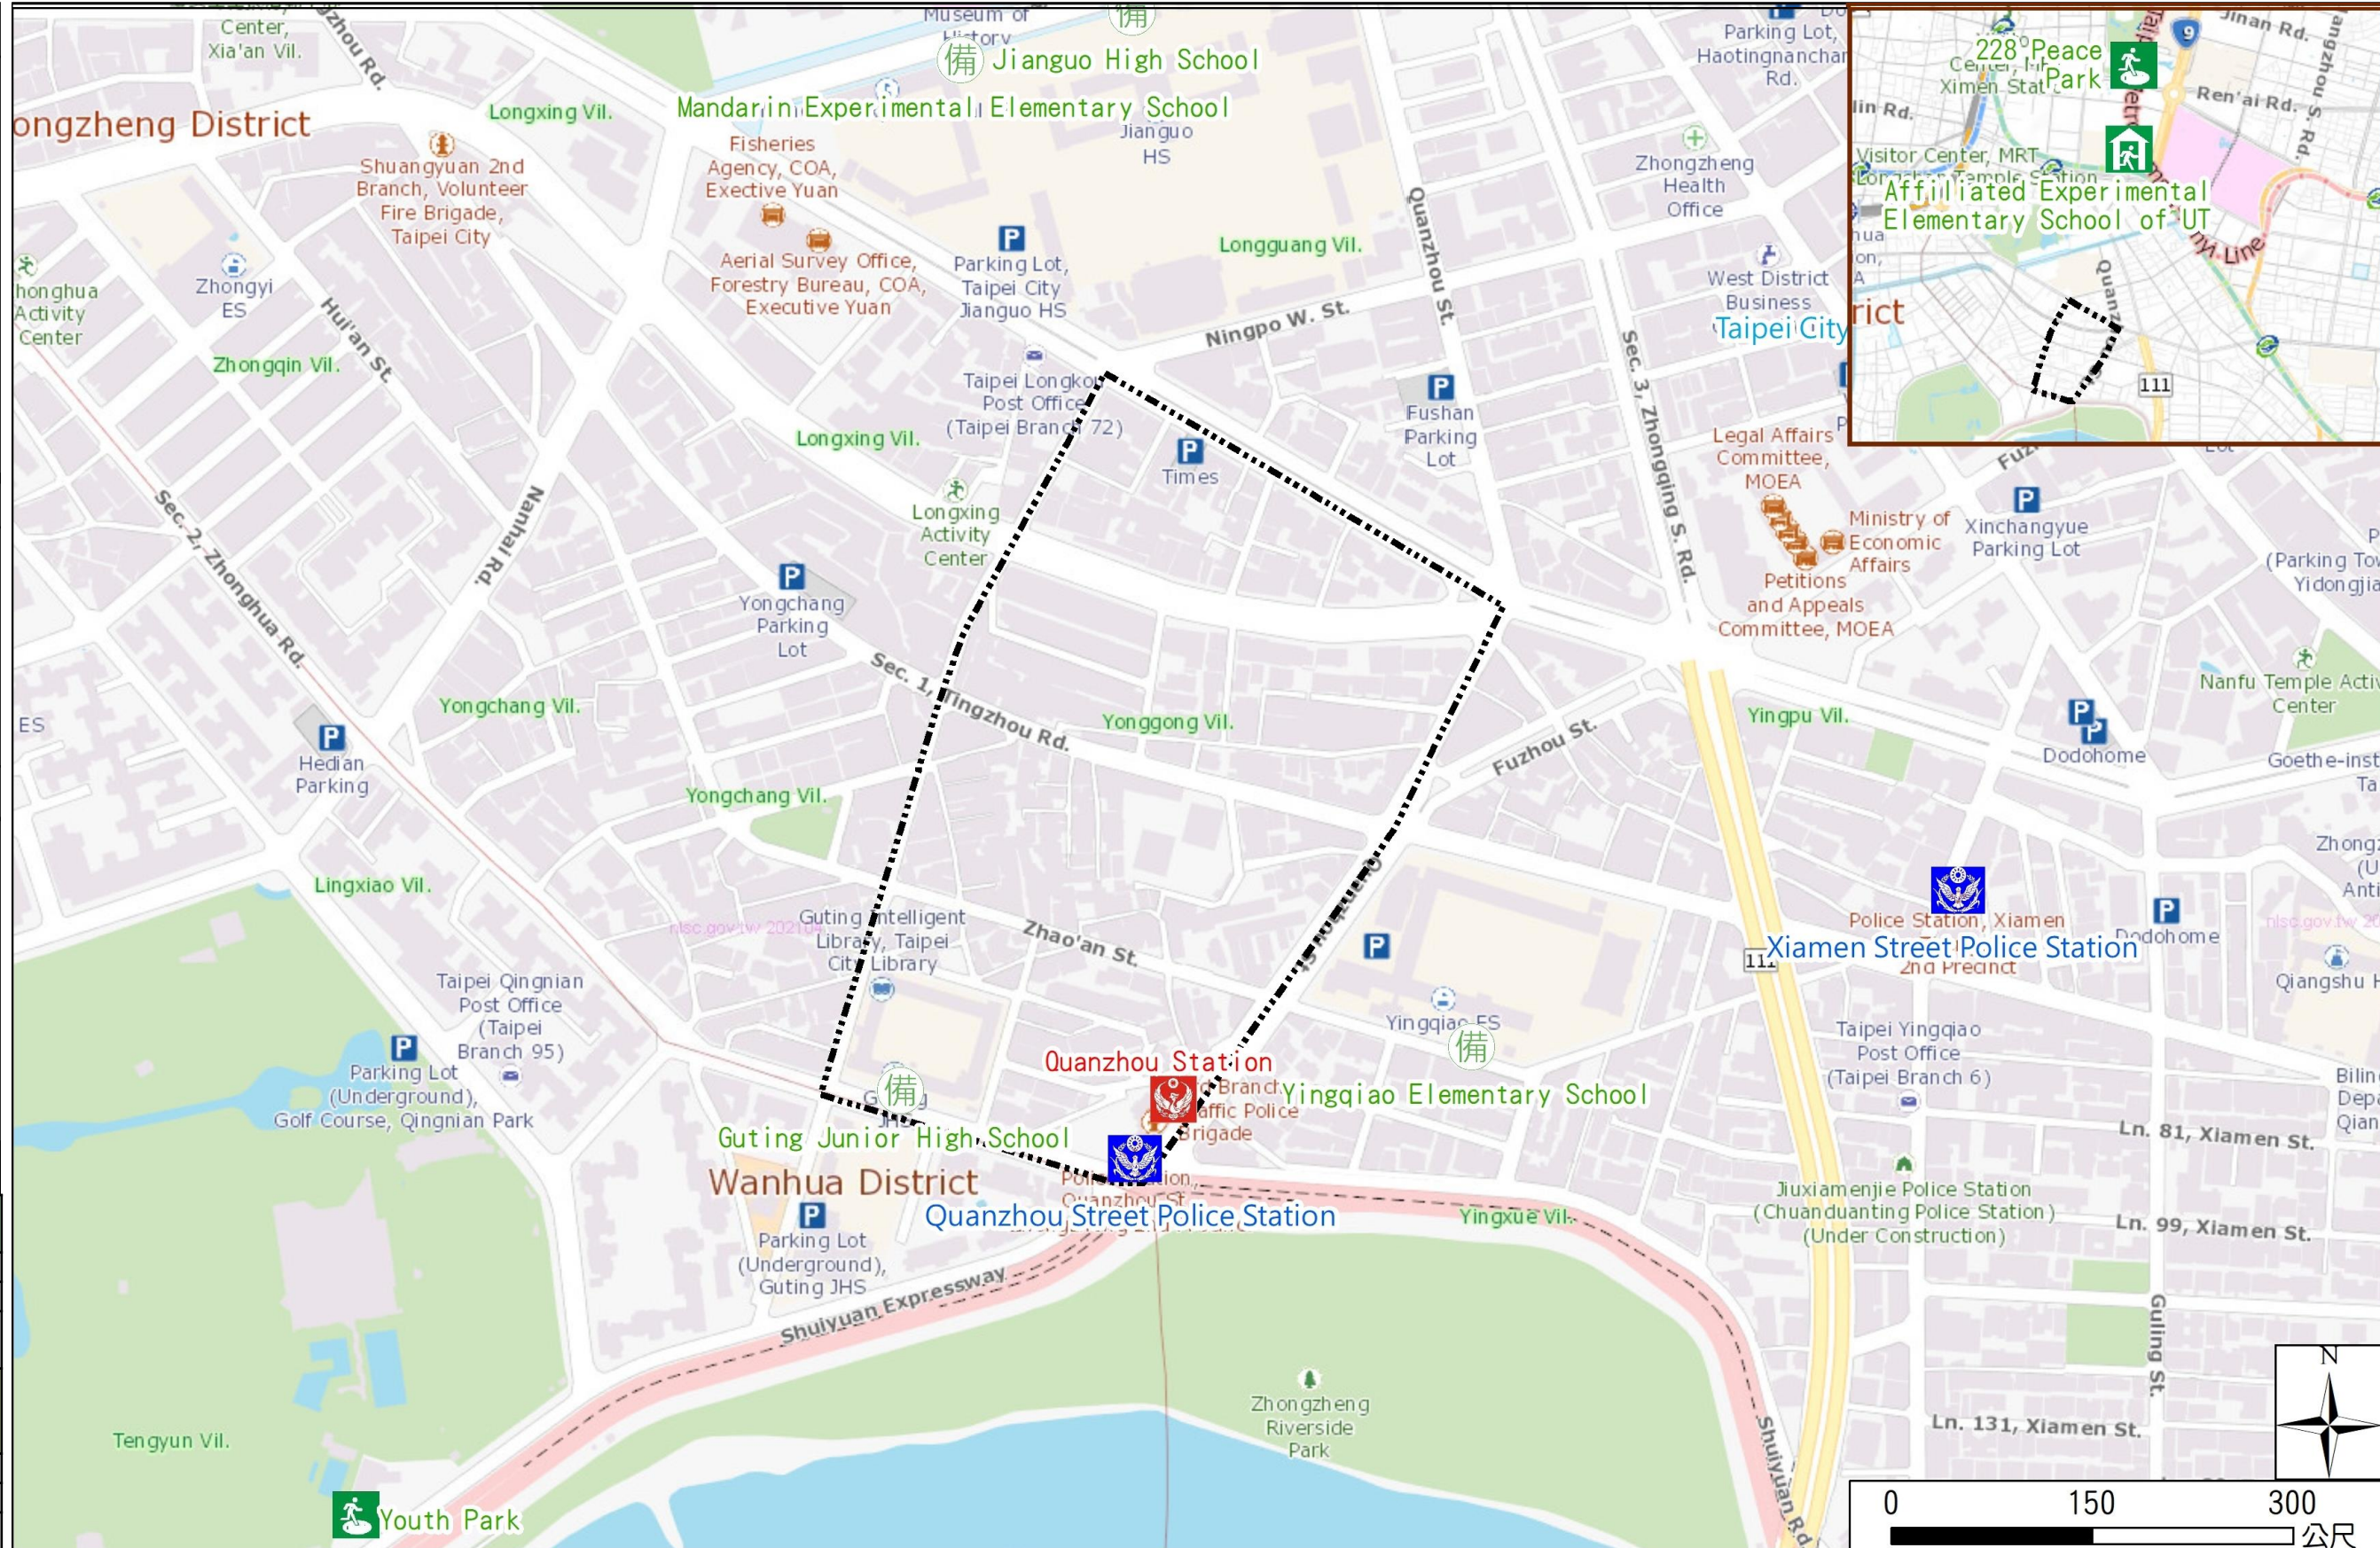

Yonggong Vil., Zhongzheng Dist., Taipei City Evacuation Map

Emergency notification

Taipei Citizen Hotline : 1999
Fire Department Tel. : 119
Police Department Tel. : 110
EOC of Zhongzheng Dist.
Non-emergency number : 02-23416721
Emergency number : 02-66179590
Officer
Mobile : 0978-865736
Note: Please call this District's EOC to ensure that the evacuation shelter is open

Disaster Prevention Information Website

Taipei City Disaster Prevention Information Website

Evacuation Principle

Flood: Vertical evacuation or preventive evacuation
Earthquake :

More disaster prevention knowledge :
Taipei City Disaster Prevention Guide

Evacuation Shelter

Name	228 Peace Park Shelter for Earthquake
Address	No.3, Ketagalan Blvd.
Capacity	5424
Contact number	02-23032451
Name	Affiliated Experimental Elementary School of UT (School for Priority Shelter) Shelter for Earthquake
Address	No.29, Gongyuan Rd.
Capacity	157
Contact number	02-23110395#840
Name	Guting Junior High School
Address	No.465, Sec. 2, Zhonghua Rd.
Capacity	128
Contact number	02-23090986#510
Name	Yingqiao Elementary School
Address	No.29, Zhao' an St.
Capacity	303
Contact number	02-23054620#108

里界 Village Boundary	避難收容處所 Evacuation Shelter	防救災單位 Disaster Rescue Resources	重要地標 Landmark
里界 Village Boundary	室內避難收容處所(優先安置學校) Indoor Evacuation Shelter (School for Priority Shelter)	警察單位 Police Department	直升機起降場 Helipad
	室外避難收容處所(防災公園) Outdoor Evacuation Shelter (Disaster Prevention Park)	消防單位 Fire Department	重要地標 Landmark
	避難收容處所(備用) Evacuation Shelter (Backup)	急救責任醫院 Designated Hospital (Emergency Medical Treatment)	

圖例