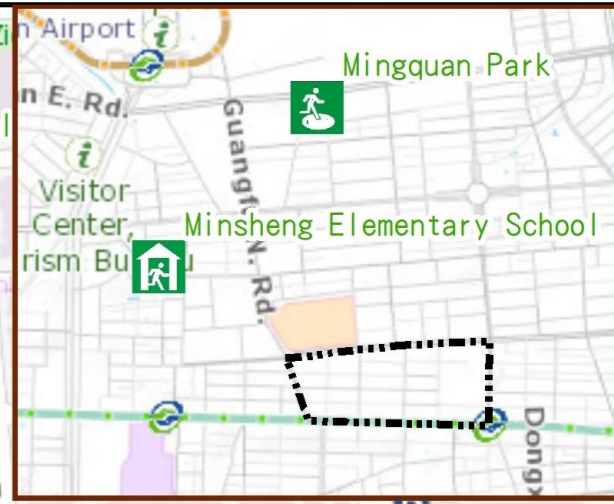

Dongguang Vil., Songshan Dist., Taipei City Evacuation Map

Disaster notification Unit

Taipei Citizen Hotline : 1999
 Fire Department Tel. : 119
 Police Department Tel. : 110
 EOC of Songshan Dist.
 Non-emergency number : 02-87878787
 Emergency number : 02-66150119
 Officer
 Mobile : 0988-179572
 Note: Please call this District's EOC to ensure that the evacuation shelter is open