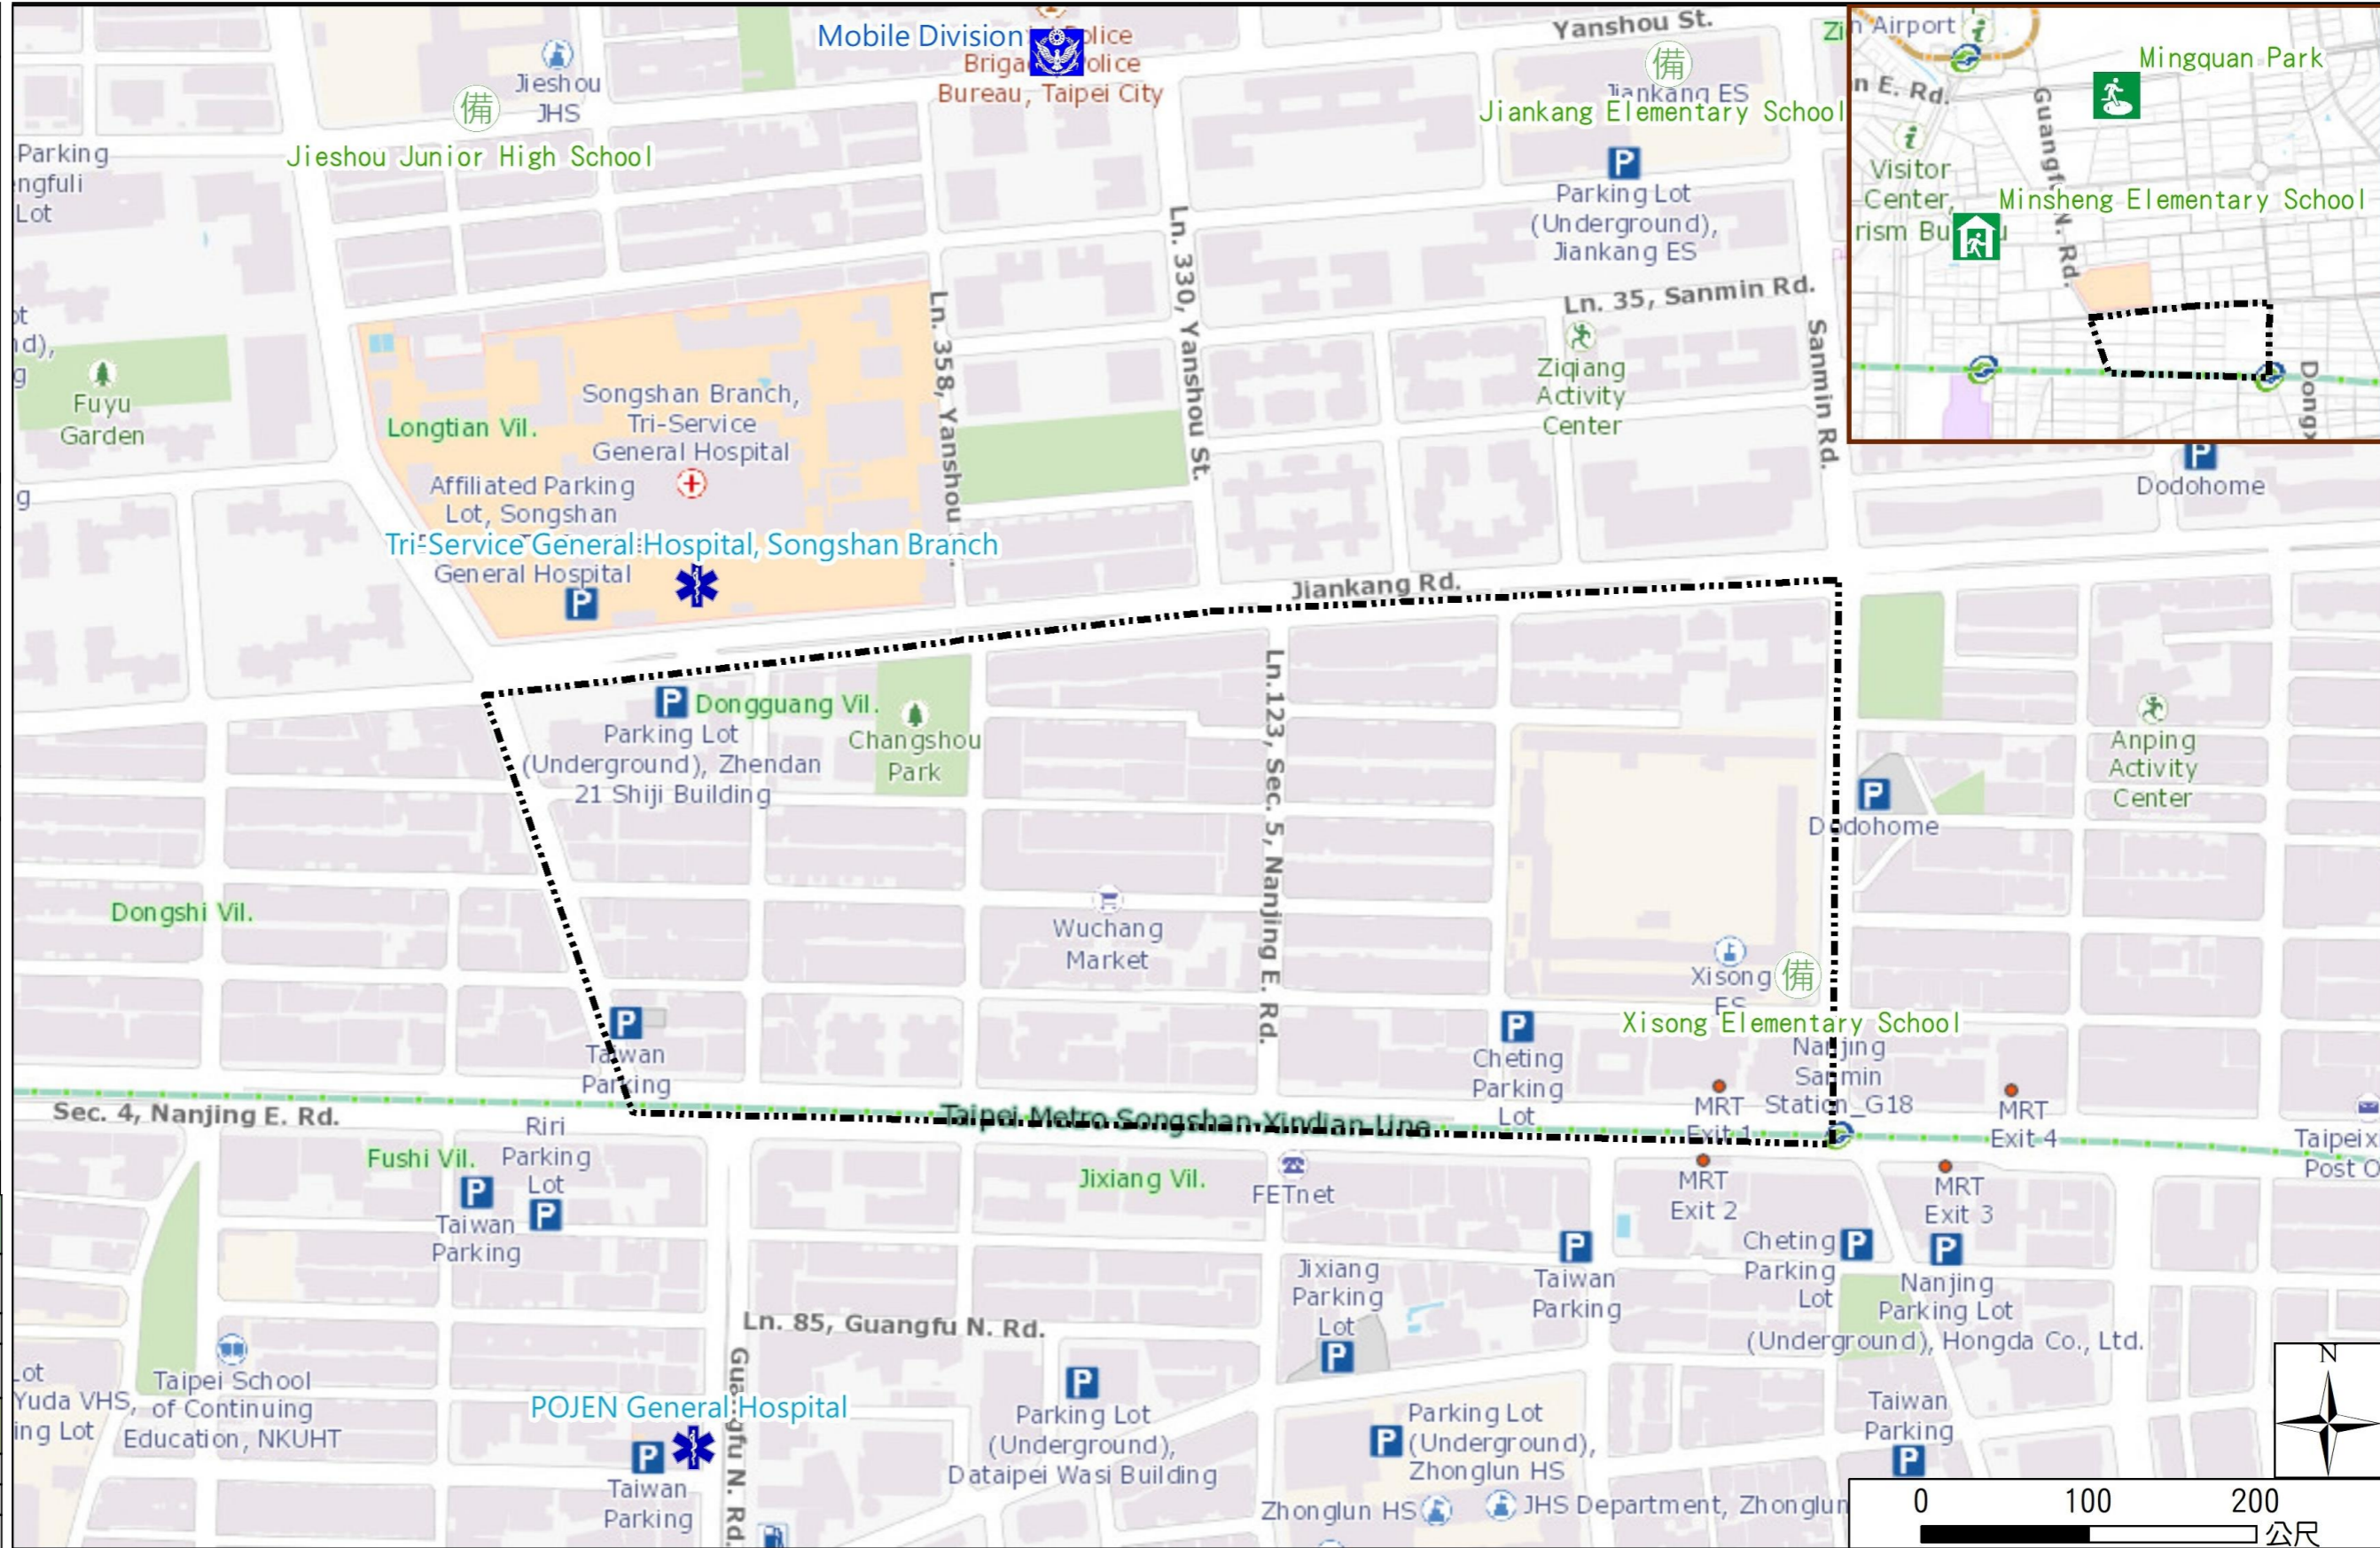

Dongguang Vil., Songshan Dist., Taipei City Evacuation Map

Disaster notification Unit

Taipei Citizen Hotline : 1999
 Fire Department Tel. : 119
 Police Department Tel. : 110
 EOC of Songshan Dist.
 Non-emergency number : 02-87878787
 Emergency number : 02-66150119
 Officer
 Mobile : 0988-179572
 Note: Please call this District's EOC to ensure that the evacuation shelter is open

Disaster Prevention Information Website

Taipei City Disaster Prevention Information Website

Knowledge of disaster prevention

Flood: Vertical evacuation or preventive evacuation
 Earthquake :

More disaster prevention knowledge :
 Taipei City Disaster Prevention Guide