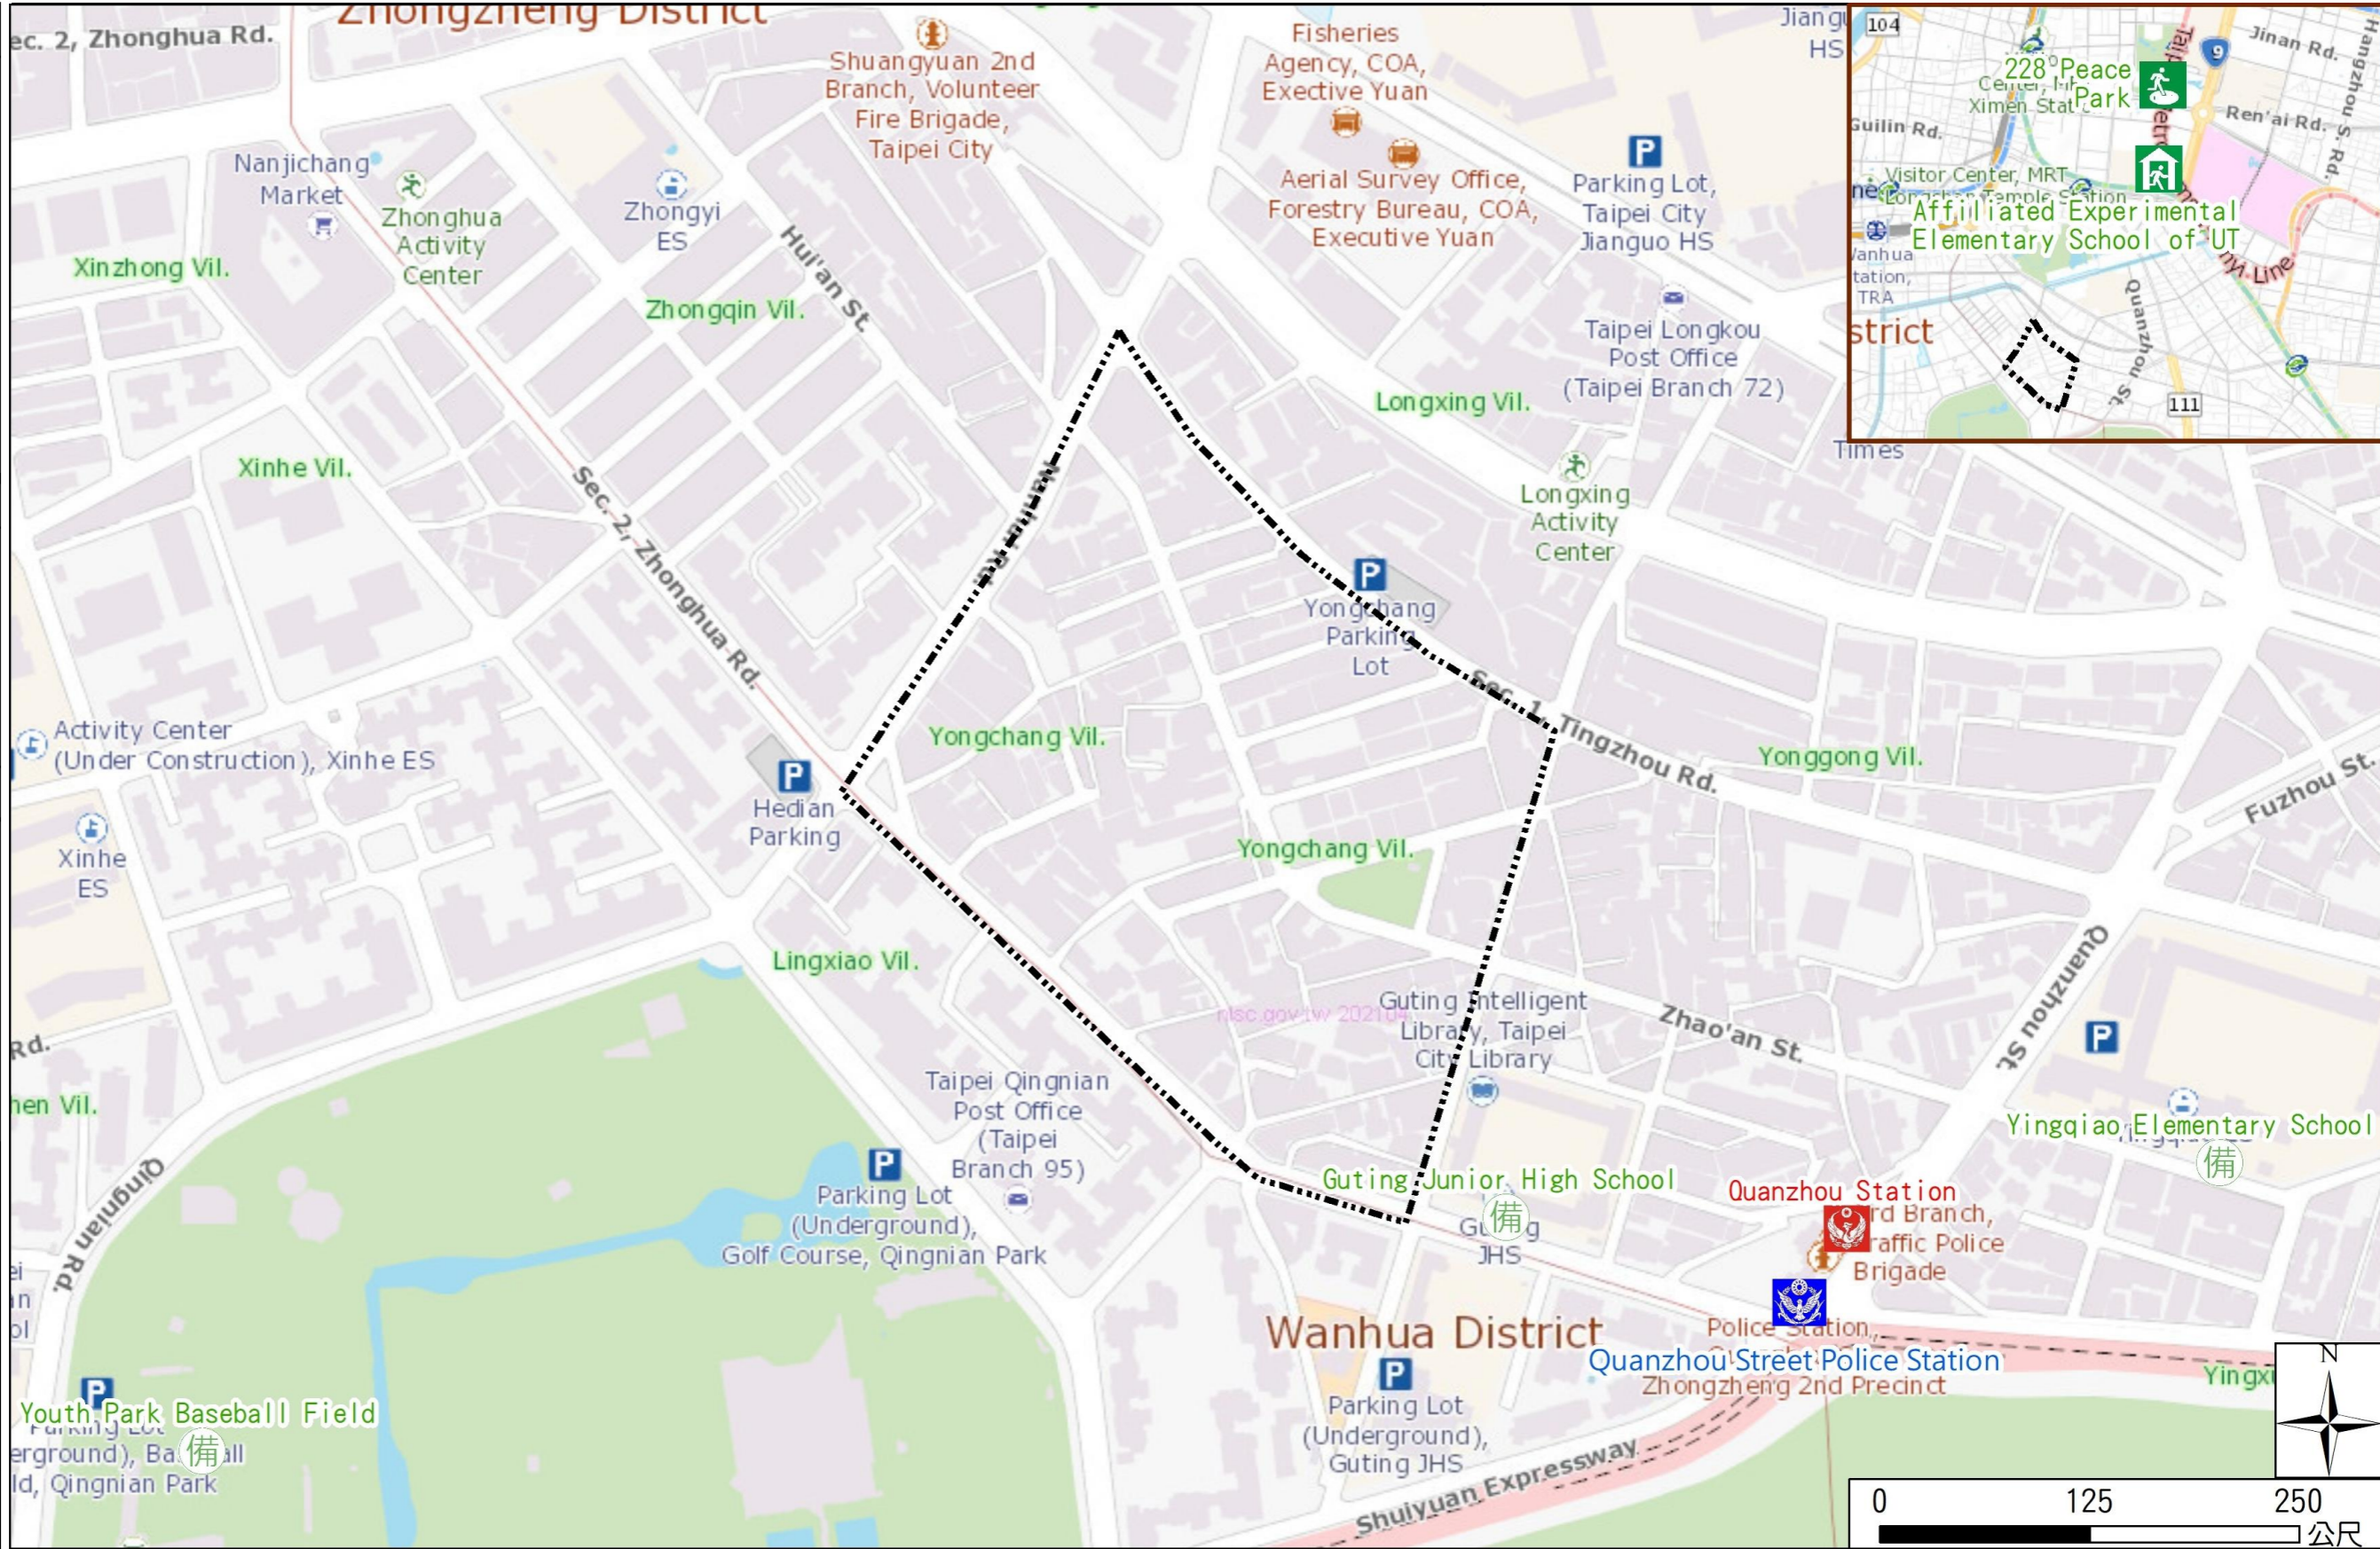

Yongchang Vil., Zhongzheng Dist., Taipei City Evacuation Map

Emergency notification

Taipei Citizen Hotline : 1999
 Fire Department Tel. : 119
 Police Department Tel. : 110
 EOC of Zhongzheng Dist.
 Non-emergency number : 02-23416721
 Emergency number : 02-66179590
 Officer
 Mobile : 0978-865737
 Note: Please call this District's EOC to ensure that the evacuation shelter is open

Disaster Prevention Information Website

Taipei City Disaster Prevention Information Website

Evacuation Principle

Flood: Vertical evacuation or preventive evacuation
 Earthquake :

More disaster prevention knowledge :
 Taipei City Disaster Prevention Guide

Evacuation Shelter

Name	228 Peace Park Shelter for Earthquake
Address	No.3, Ketagalan Blvd.
Capacity	5424
Contact number	02-23032451
Name	Affiliated Experimental Elementary School of UT (School for Priority Shelter) Shelter for Earthquake
Address	No.29, Gongyuan Rd.
Capacity	157
Contact number	02-23110395#840
Name	Guting Junior High School
Address	No.465, Sec. 2, Zhonghua Rd.
Capacity	128
Contact number	02-23090986#510
Name	Yingqiao Elementary School
Address	No.29, Zhao'an St.
Capacity	303
Contact number	02-23054620#108