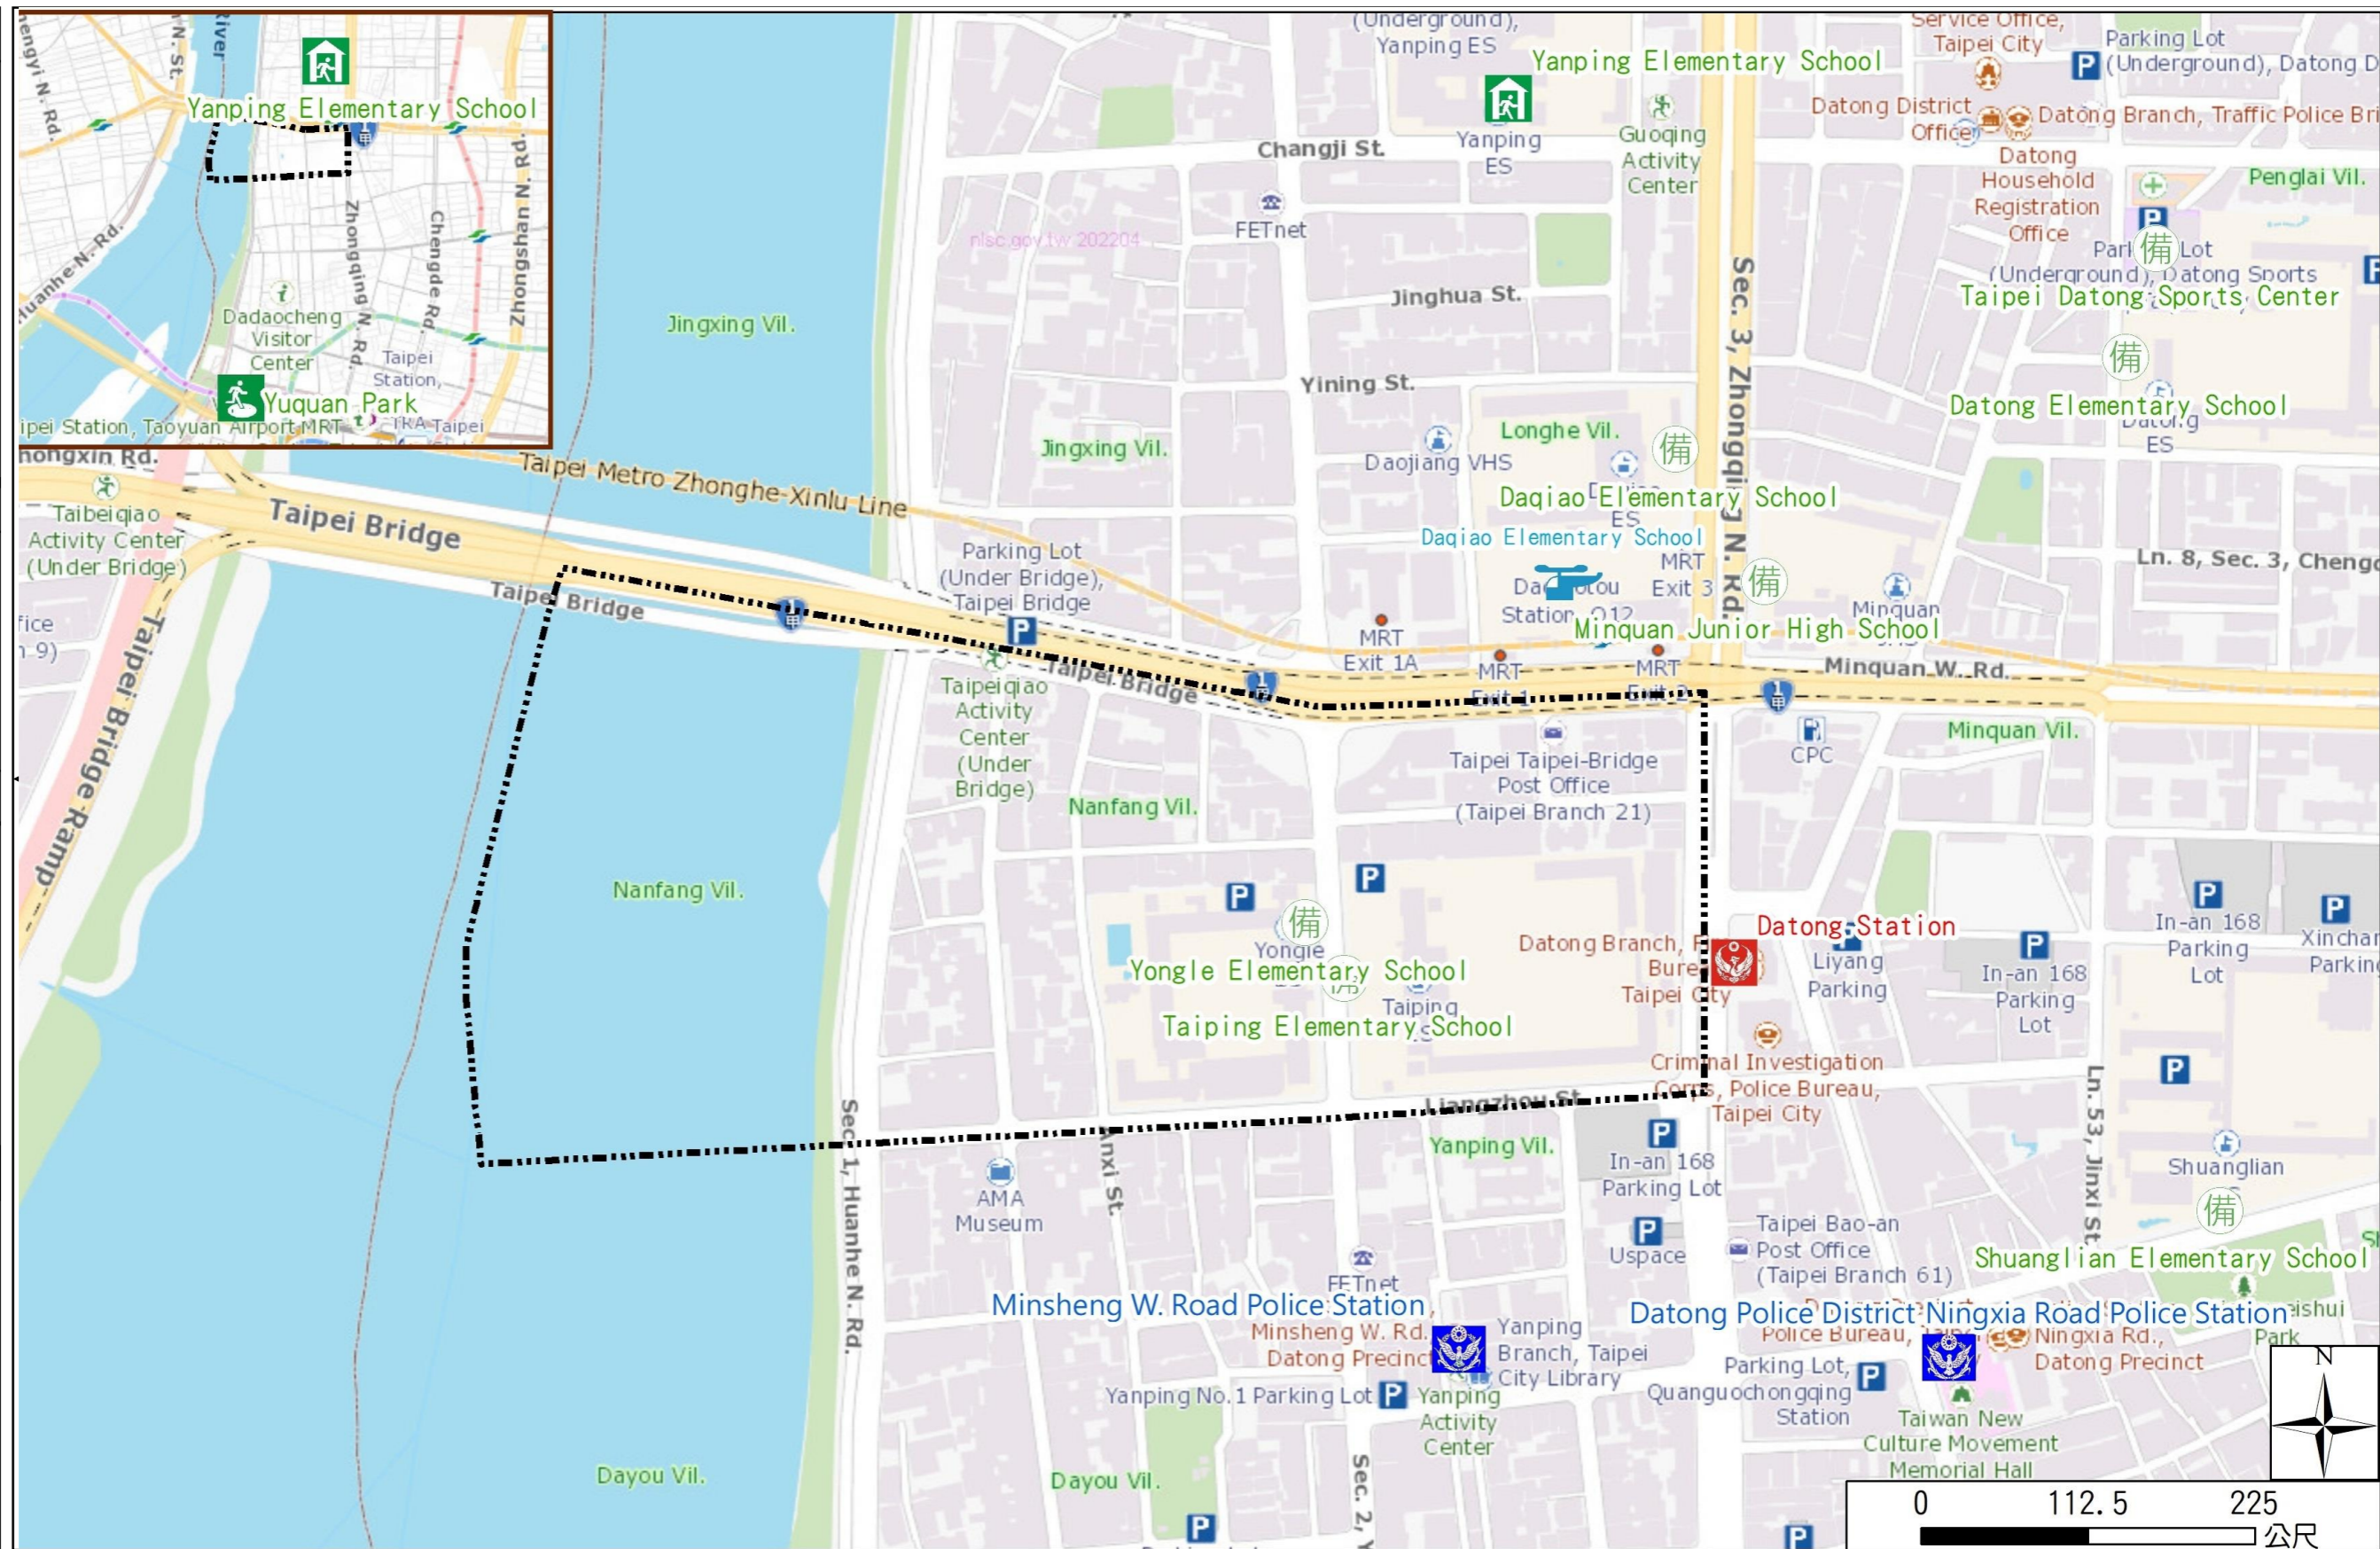

Disaster Prevention Information Website

Taipei City Disaster Prevention Information Website

Knowledge of disaster prevention

Flood: Vertical evacuation or preventive evacuation
 Earthquake :

More disaster prevention knowledge :
 Taipei City Disaster Prevention Guide

Evacuation Shelter

Name	Yuquan Park Applicable to earthquake situations
Address	No.28, Xining N. Rd.
Capacity	1993
Contact number	02-25850192
Name	Yanping Elementary School (School for Priority Shelter) Applicable to flood situations
Address	No. 97, Changji St.
Capacity	88
Contact number	02-25942439#630
Name	Taiping Elementary School
Address	No.239, Sec. 2, Yanping N. Rd.
Capacity	123
Contact number	02-25532229#830
Name	Yongle Elementary School
Address	No.266, Sec. 2, Yanping N. Rd.
Capacity	304
Contact number	02-25534882#402