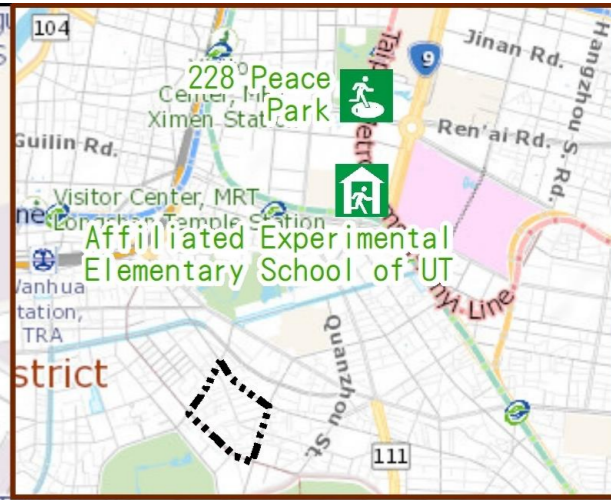

Evacuation Shelter

Name	228 Peace Park Shelter for Earthquake
Address	No.3, Ketagalan Blvd.
Capacity	5424
Contact number	02-23032451
Name	Affiliated Experimental Elementary School of UT (School for Priority Shelter) Shelter for Earthquake
Address	No.29, Gongyuan Rd.
Capacity	157
Contact number	02-23110395#840
Name	Guting Junior High School
Address	No.465, Sec. 2, Zhonghua Rd.
Capacity	128
Contact number	02-23090986#510
Name	Yingqiao Elementary School
Address	No.29, Zhao'an St.
Capacity	303
Contact number	02-23054620#108