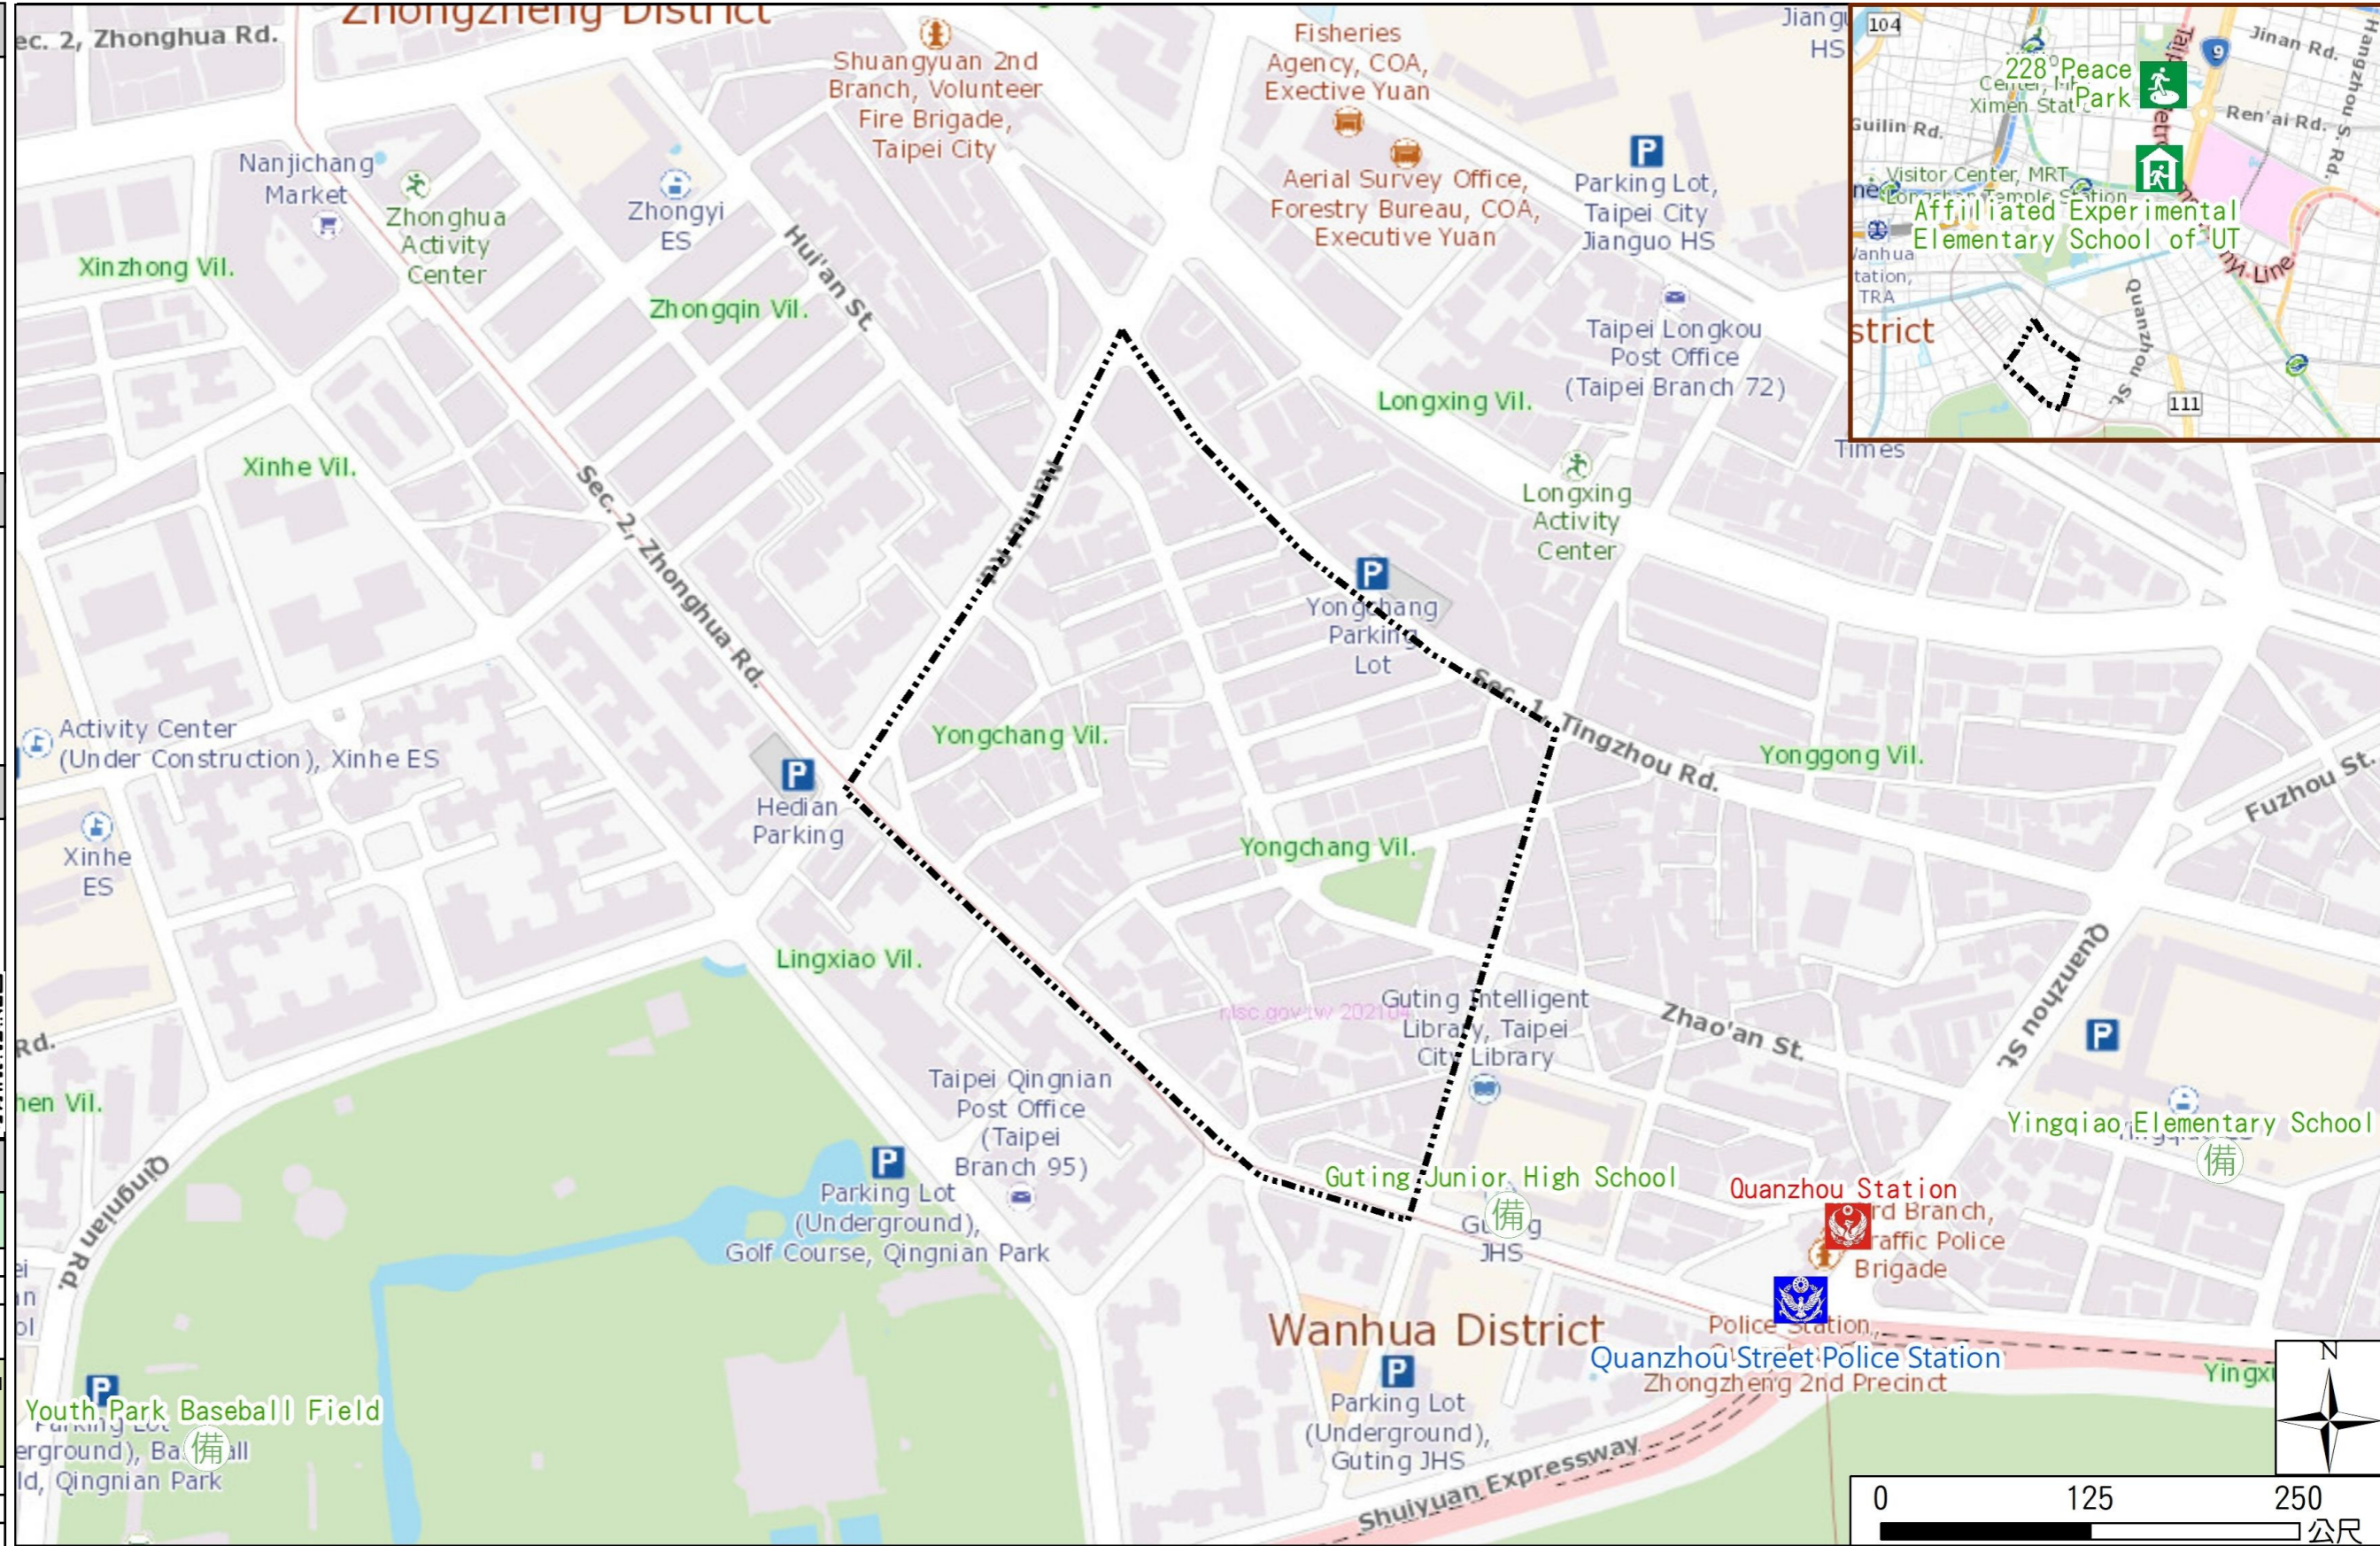

Yongchang Vil., Zhongzheng Dist., Taipei City Evacuation Map

Emergency notification

Taipei Citizen Hotline : 1999
Fire Department Tel. : 119
Police Department Tel. : 110
EOC of Zhongzheng Dist.
Non-emergency number : 02-23416721
Emergency number : 02-66179590
Officer
Mobile : 0978-865737
Note: Please call this District's EOC to ensure that the evacuation shelter is open

Disaster Prevention Information Website

[Taipei City Disaster Prevention Information Website](#)

Evacuation Principle

Flood: Vertical evacuation or preventive evacuation
Earthquake :

More disaster prevention knowledge :
[Taipei City Disaster Prevention Guide](#)

Evacuation Shelter

Name	228 Peace Park Shelter for Earthquake
Address	No.3, Ketagalan Blvd.
Capacity	5424
Contact number	02-23032451
Name	Affiliated Experimental Elementary School of UT (School for Priority Shelter) Shelter for Earthquake
Address	No.29, Gongyuan Rd.
Capacity	157
Contact number	02-23110395#840
Name	Guting Junior High School
Address	No.465, Sec. 2, Zhonghua Rd.
Capacity	128
Contact number	02-23090986#510
Name	Yingqiao Elementary School
Address	No.29, Zhao'an St.
Capacity	303
Contact number	02-23054620#108