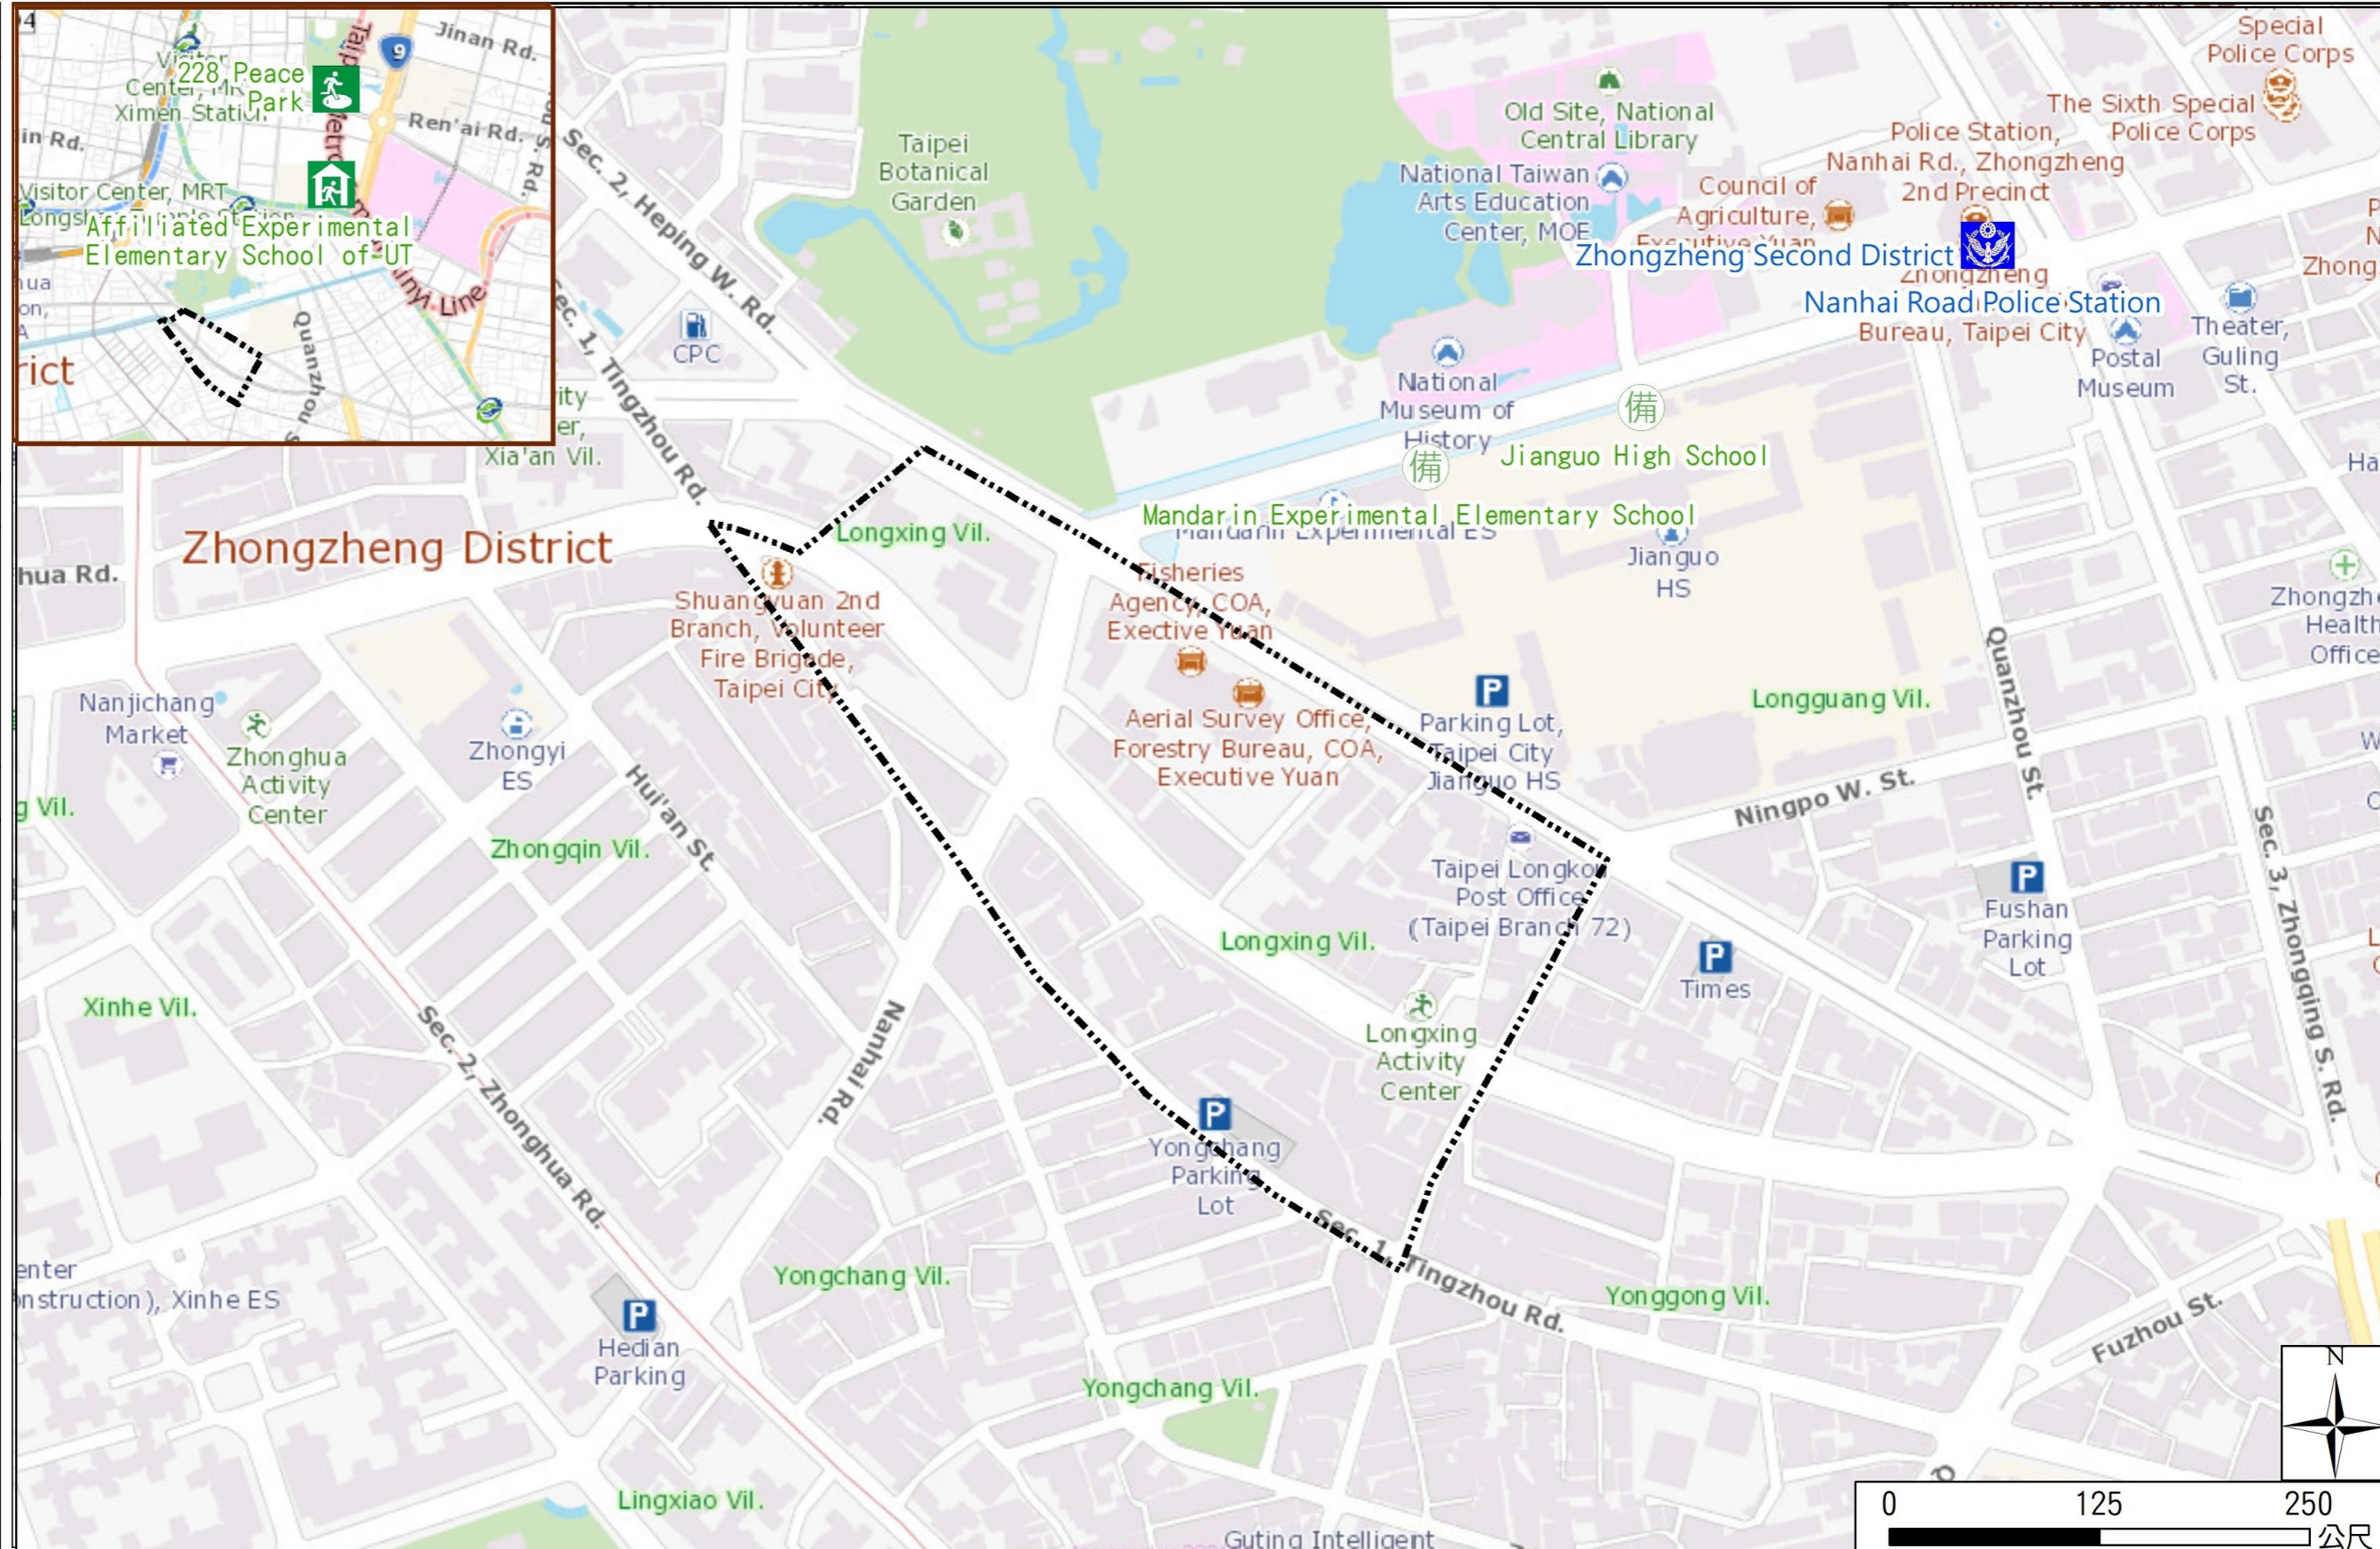

Longxing Vil., Zhongzheng Dist., Taipei City Evacuation Map

Emergency notification

Taipei Citizen Hotline : 1999
Fire Department Tel. : 119
Police Department Tel. : 110
EOC of Zhongzheng Dist.
Non-emergency number : 02-23416721
Emergency number : 02-66179590
Officer
Mobile : 0972-295991
Note: Please call this District's EOC to ensure that the evacuation shelter is open

Evacuation Shelter

Name	228 Peace Park Shelter for Earthquake
Address	No.3, Ketagalan Blvd.
Capacity	5424
Contact number	02-23032451
Name	Affiliated Experimental Elementary School of UT (School for Priority Shelter) Shelter for Earthquake
Address	No.29, Gongyuan Rd.
Capacity	157
Contact number	02-23110395#840
Name	Mandarin Experimental Elementary School
Address	No.58, Nanhai Rd.
Capacity	49
Contact number	02-23033555#600
Name	Jianguo High School
Address	No.56, Nanhai Rd.
Capacity	300
Contact number	02-23034381#501