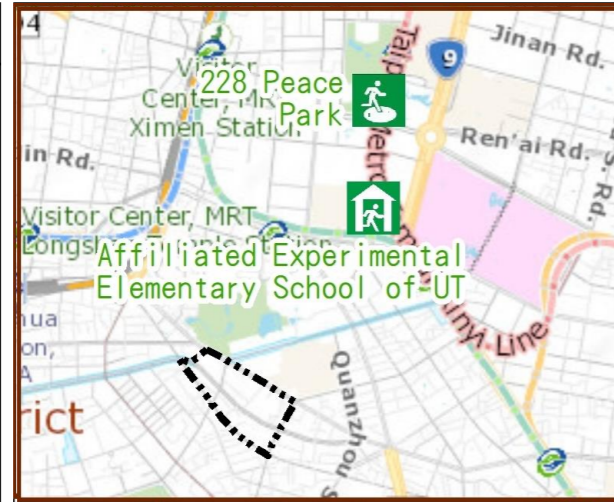

Evacuation Shelter

Name	228 Peace Park Shelter for Earthquake
Address	No.3, Ketagalan Blvd.
Capacity	5424
Contact number	02-23032451
Name	Affiliated Experimental Elementary School of UT (School for Priority Shelter) Shelter for Earthquake
Address	No.29, Gongyuan Rd.
Capacity	157
Contact number	02-23110395#840
Name	Mandarin Experimental Elementary School
Address	No.58, Nanhai Rd.
Capacity	49
Contact number	02-23033555#600
Name	Jianguo High School
Address	No.56, Nanhai Rd.
Capacity	300
Contact number	02-23034381#501