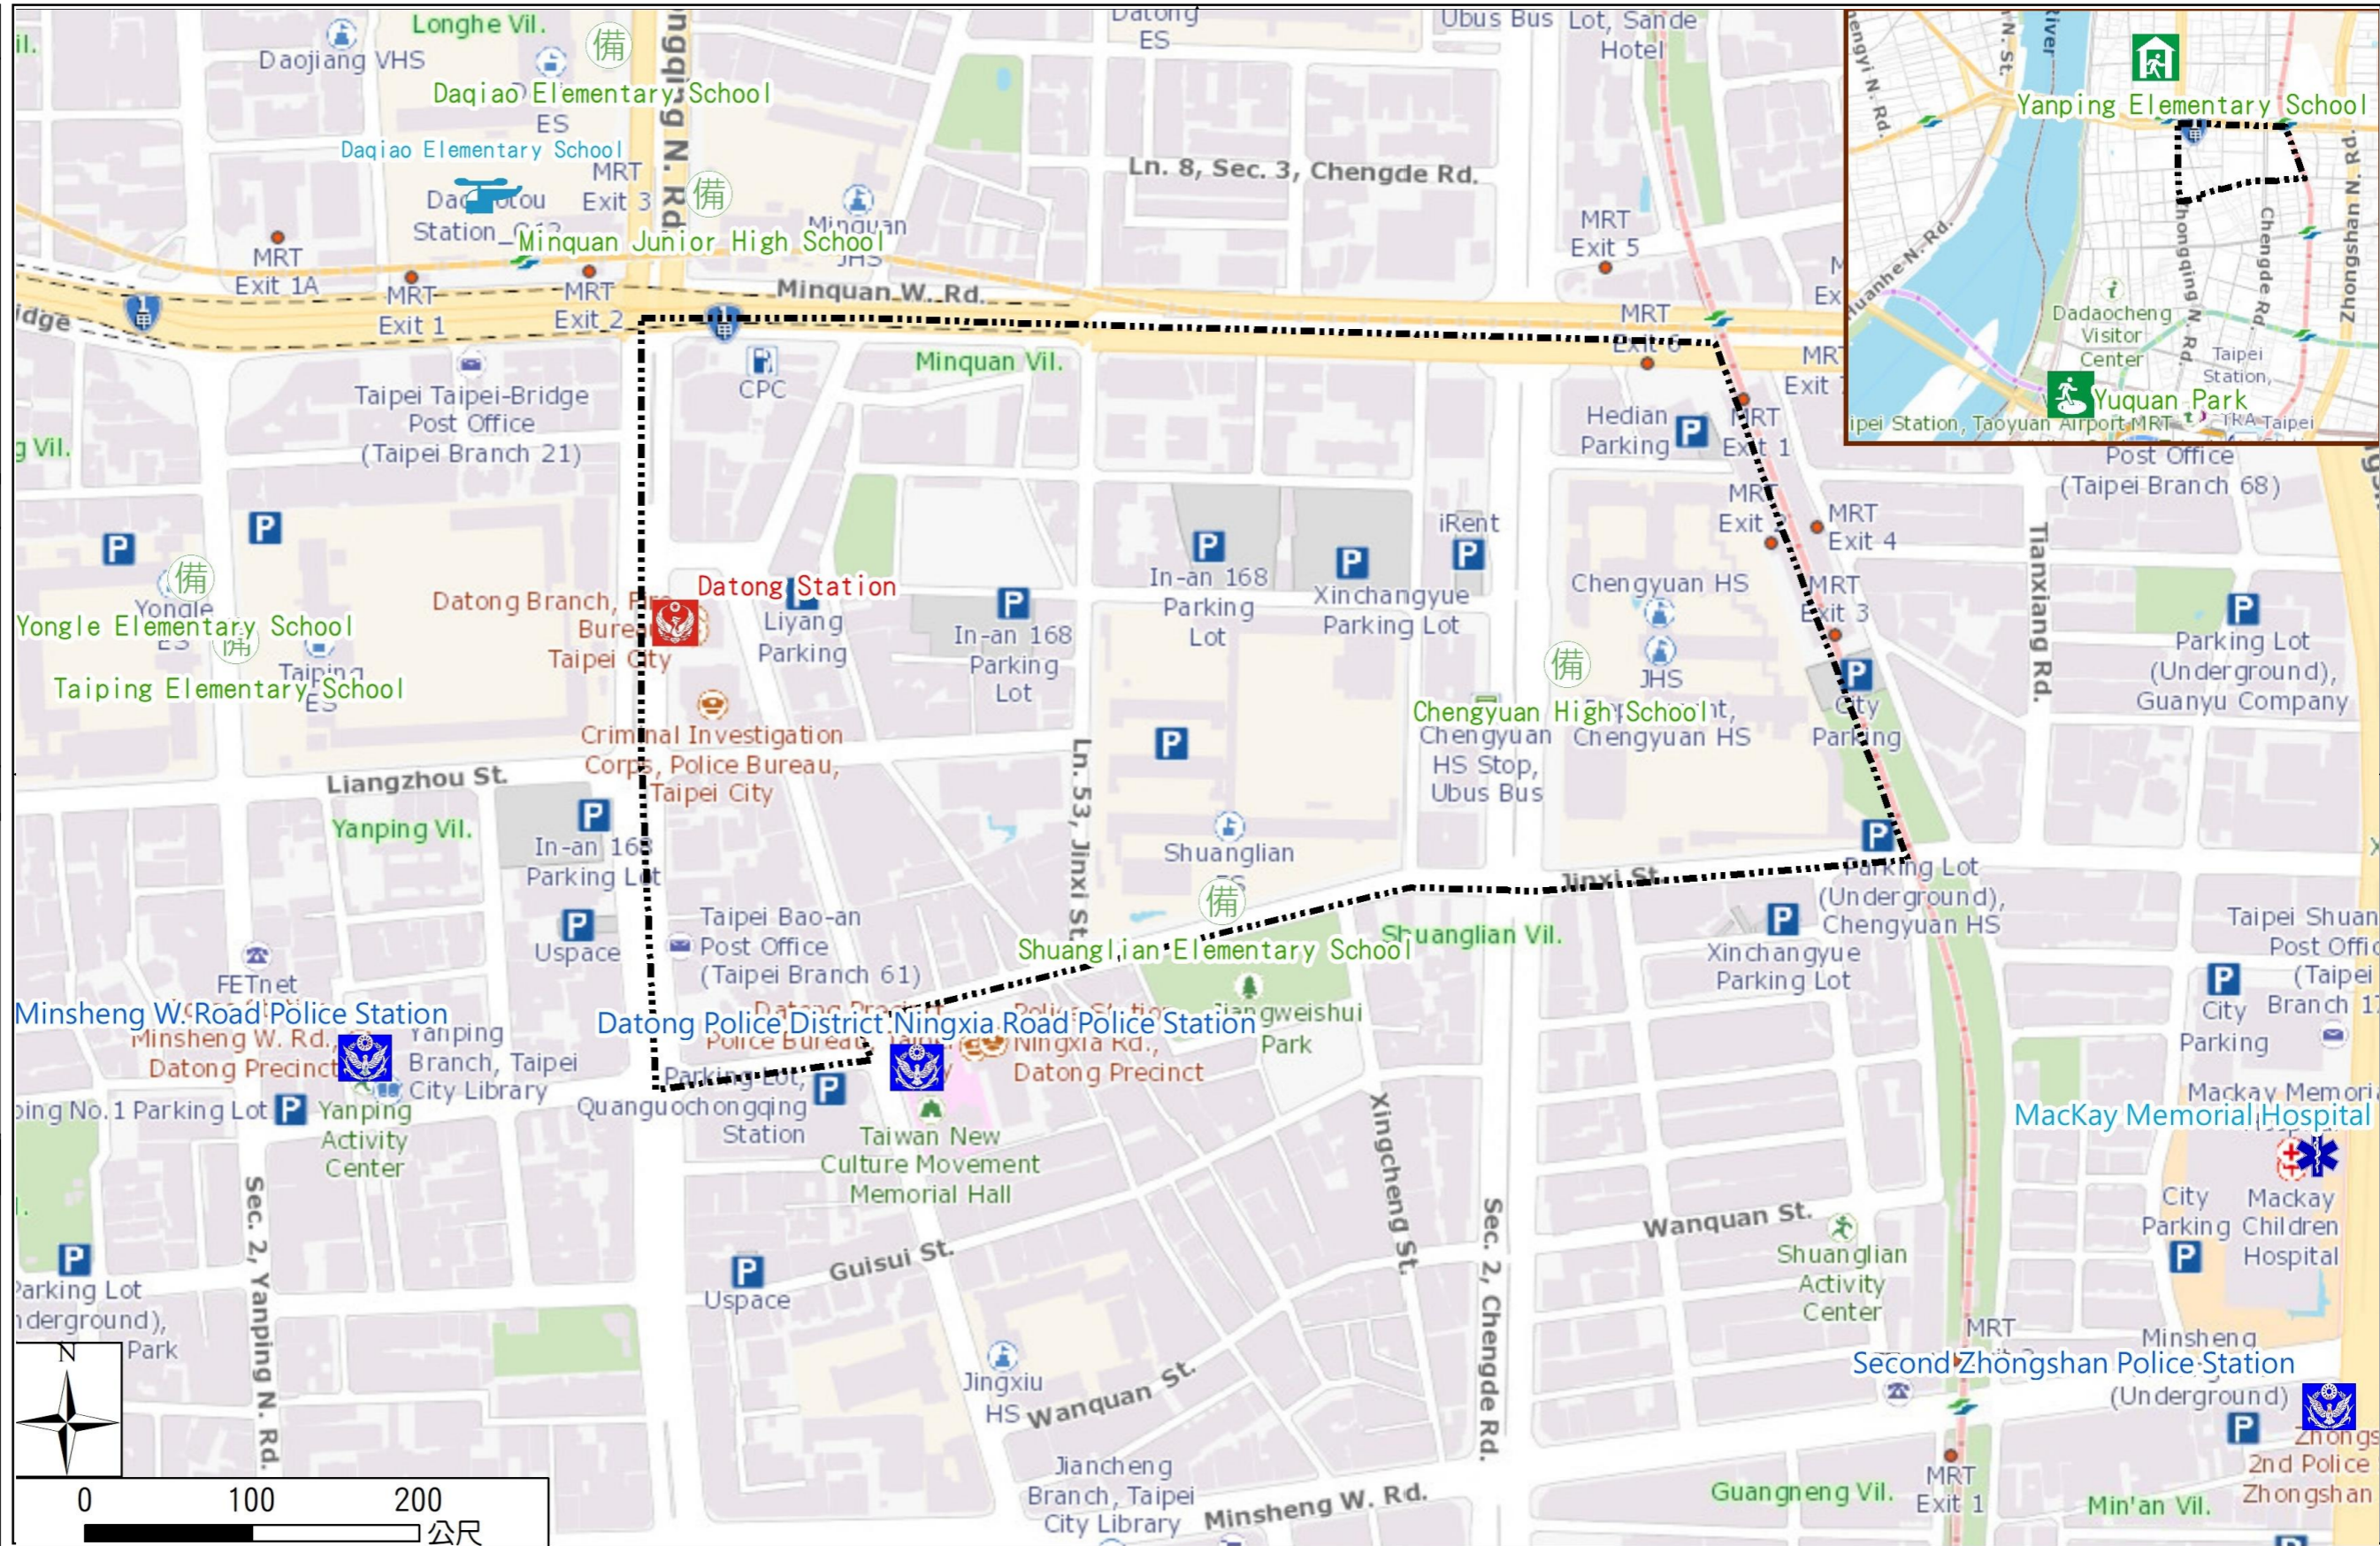

Minquan Vil., Datong Dist., Taipei City Evacuation Map

Disaster notification Unit

Taipei Citizen Hotline : 1999
Fire Department Tel. : 119
Police Department Tel. : 110
EOC of Datong Dist.
Non-emergency number : 02-25975323
Emergency number : 02-6806119
Officer
Mobilel : 0988-179-714
Note: Please call this District's EOC to ensure that the evacuation shelter is open

Disaster Prevention Information Website

Taipei City Disaster Prevention Information Website

Knowledge of disaster prevention

Flood: Vertical evacuation or preventive evacuation
Earthquake :

More disaster prevention knowledge :
Taipei City Disaster Prevention Guide

Evacuation Shelter

Name	Yuquan Park
Address	No.28, Xining N. Rd.
Capacity	1993
Contact	02-25850192
Name	Yanping Elementary School (School for Priority Shelter)
Address	No.97, Changji St.
Capacity	88
Contact	02-25942439#630
Name	Shuanglian Elementary School
Address	No.51, Jinxi St.
Capacity	300
Contact	02-25570309#1031
Name	Chengyuan High School
Address	No.239, Sec. 2, Chengde Rd.
Capacity	487
Contact	02-25531969#150

圖例	里界 Village Boundary	避難收容處所 Evacuation Shelter	防救災單位 Disaster Rescue Resources	重要地標 Landmark
	里界 Village Boundary	室內避難收容處所(優先安置學校) Indoor Evacuation Shelter (School for Priority Shelter) 室外避難收容處所(防災公園) Outdoor Evacuation Shelter (Disaster Prevention Park) 避難收容處所(備用) Evacuation Shelter (Backup)	警察單位 Police Department 消防單位 Fire Department 急救責任醫院 Designated Hospital (Emergency Medical Treatment)	直升機起降場 Helicopter Pad 重要地標 Landmark