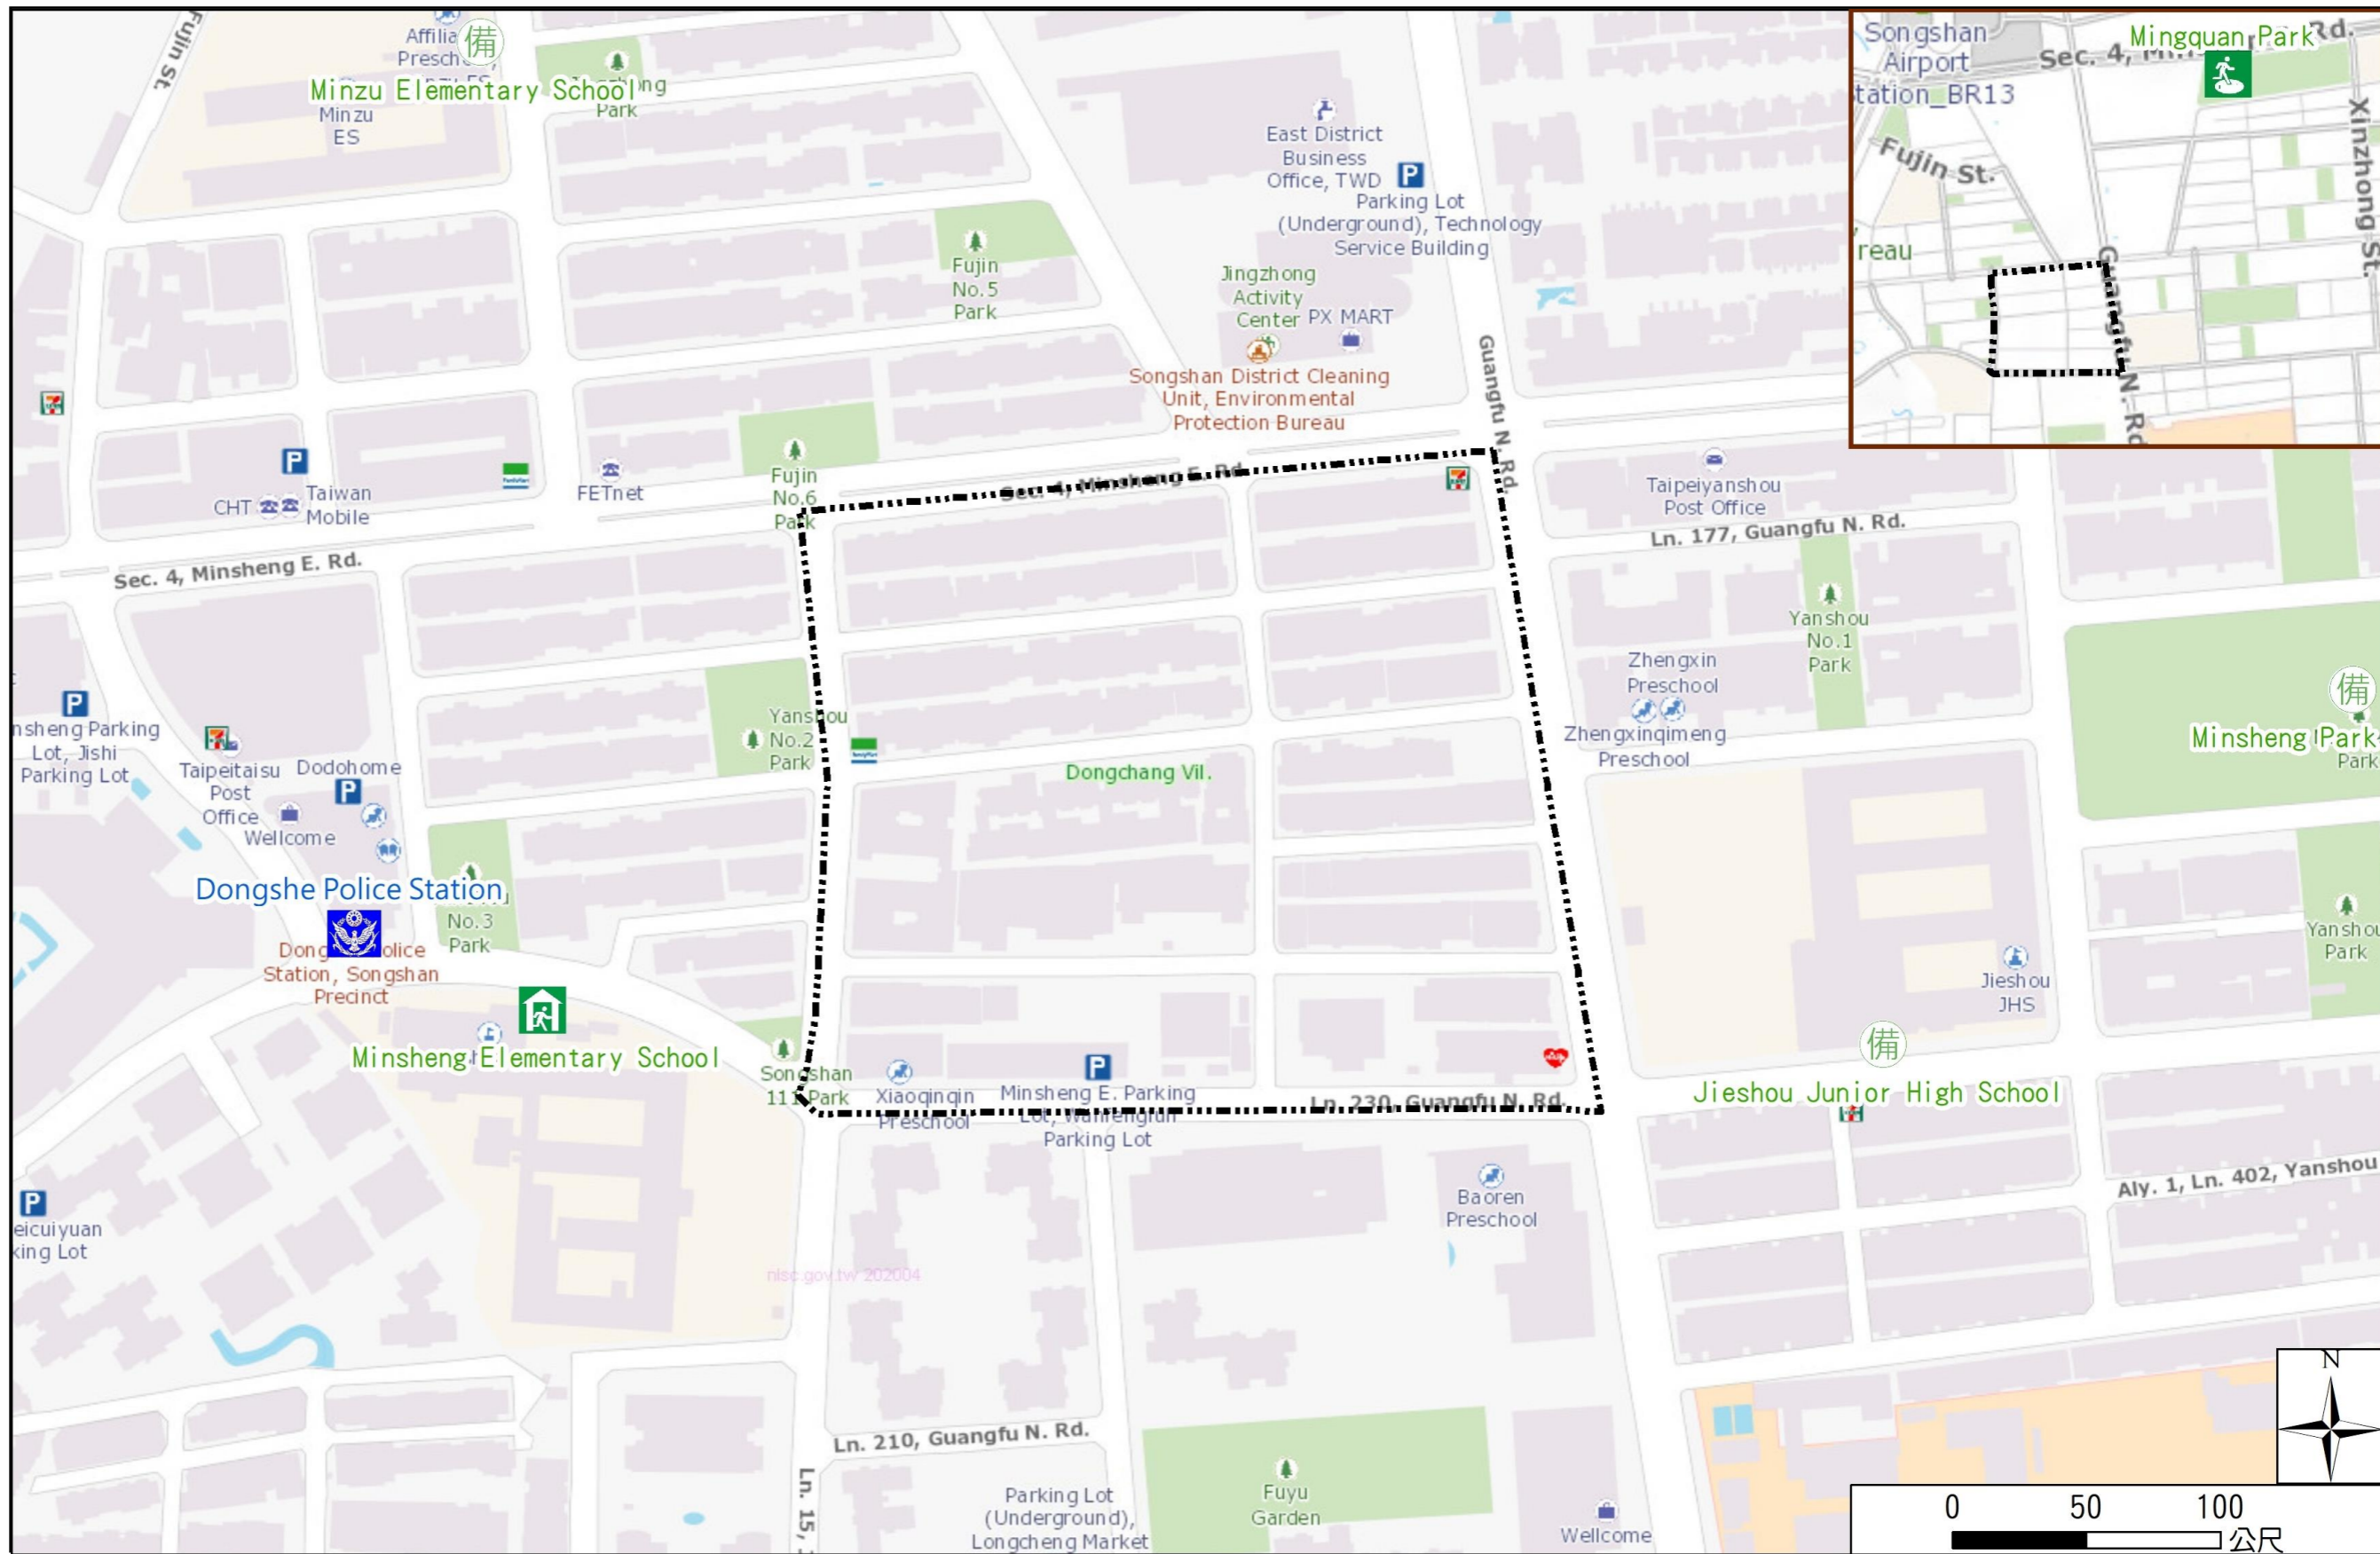

Dongchang Vil., Songshan Dist., Taipei City Evacuation Map

Disaster notification Unit

Taipei Citizen Hotline : 1999
 Fire Department Tel. : 119
 Police Department Tel. : 110
 EOC of Songshan Dist.
 Non-emergency number : 02-87878787
 Emergency number : 02-61150119
 Officer
 Mobilel : 0988-179573
 Note: Please call this District's EOC to ensure that the evacuation shelter is open

Disaster Prevention Information Website

Taipei City Disaster Prevention Information Website

Knowledge of disaster prevention

Flood: Vertical evacuation or preventive evacuation
 Earthquake :

More disaster prevention knowledge :
 Taipei City Disaster Prevention Guide

Evacuation Shelter

Name	Minquan Park Applicable to earthquake situations
Address	Intersection of Sec. 4, Minquan E. Rd. and Xinzhong St.
Capacity	2465
Contact number	02-25850192
Name	Minsheng Elementary School (School for Priority Shelter) Applicable to flood situations
Address	No.18, Ln. 199, Dunhua N. Rd.
Capacity	126
Contact number	02-27122452#830
Name	Jieshou Junior High School
Address	No.401, Yanshou St.
Capacity	242
Contact number	02-27664496#500
Name	Minsheng Park
Address	Aly. 4~8, Ln. 36, Sec. 5, Minsheng E. Rd.
Capacity	1554
Contact number	02-25850192