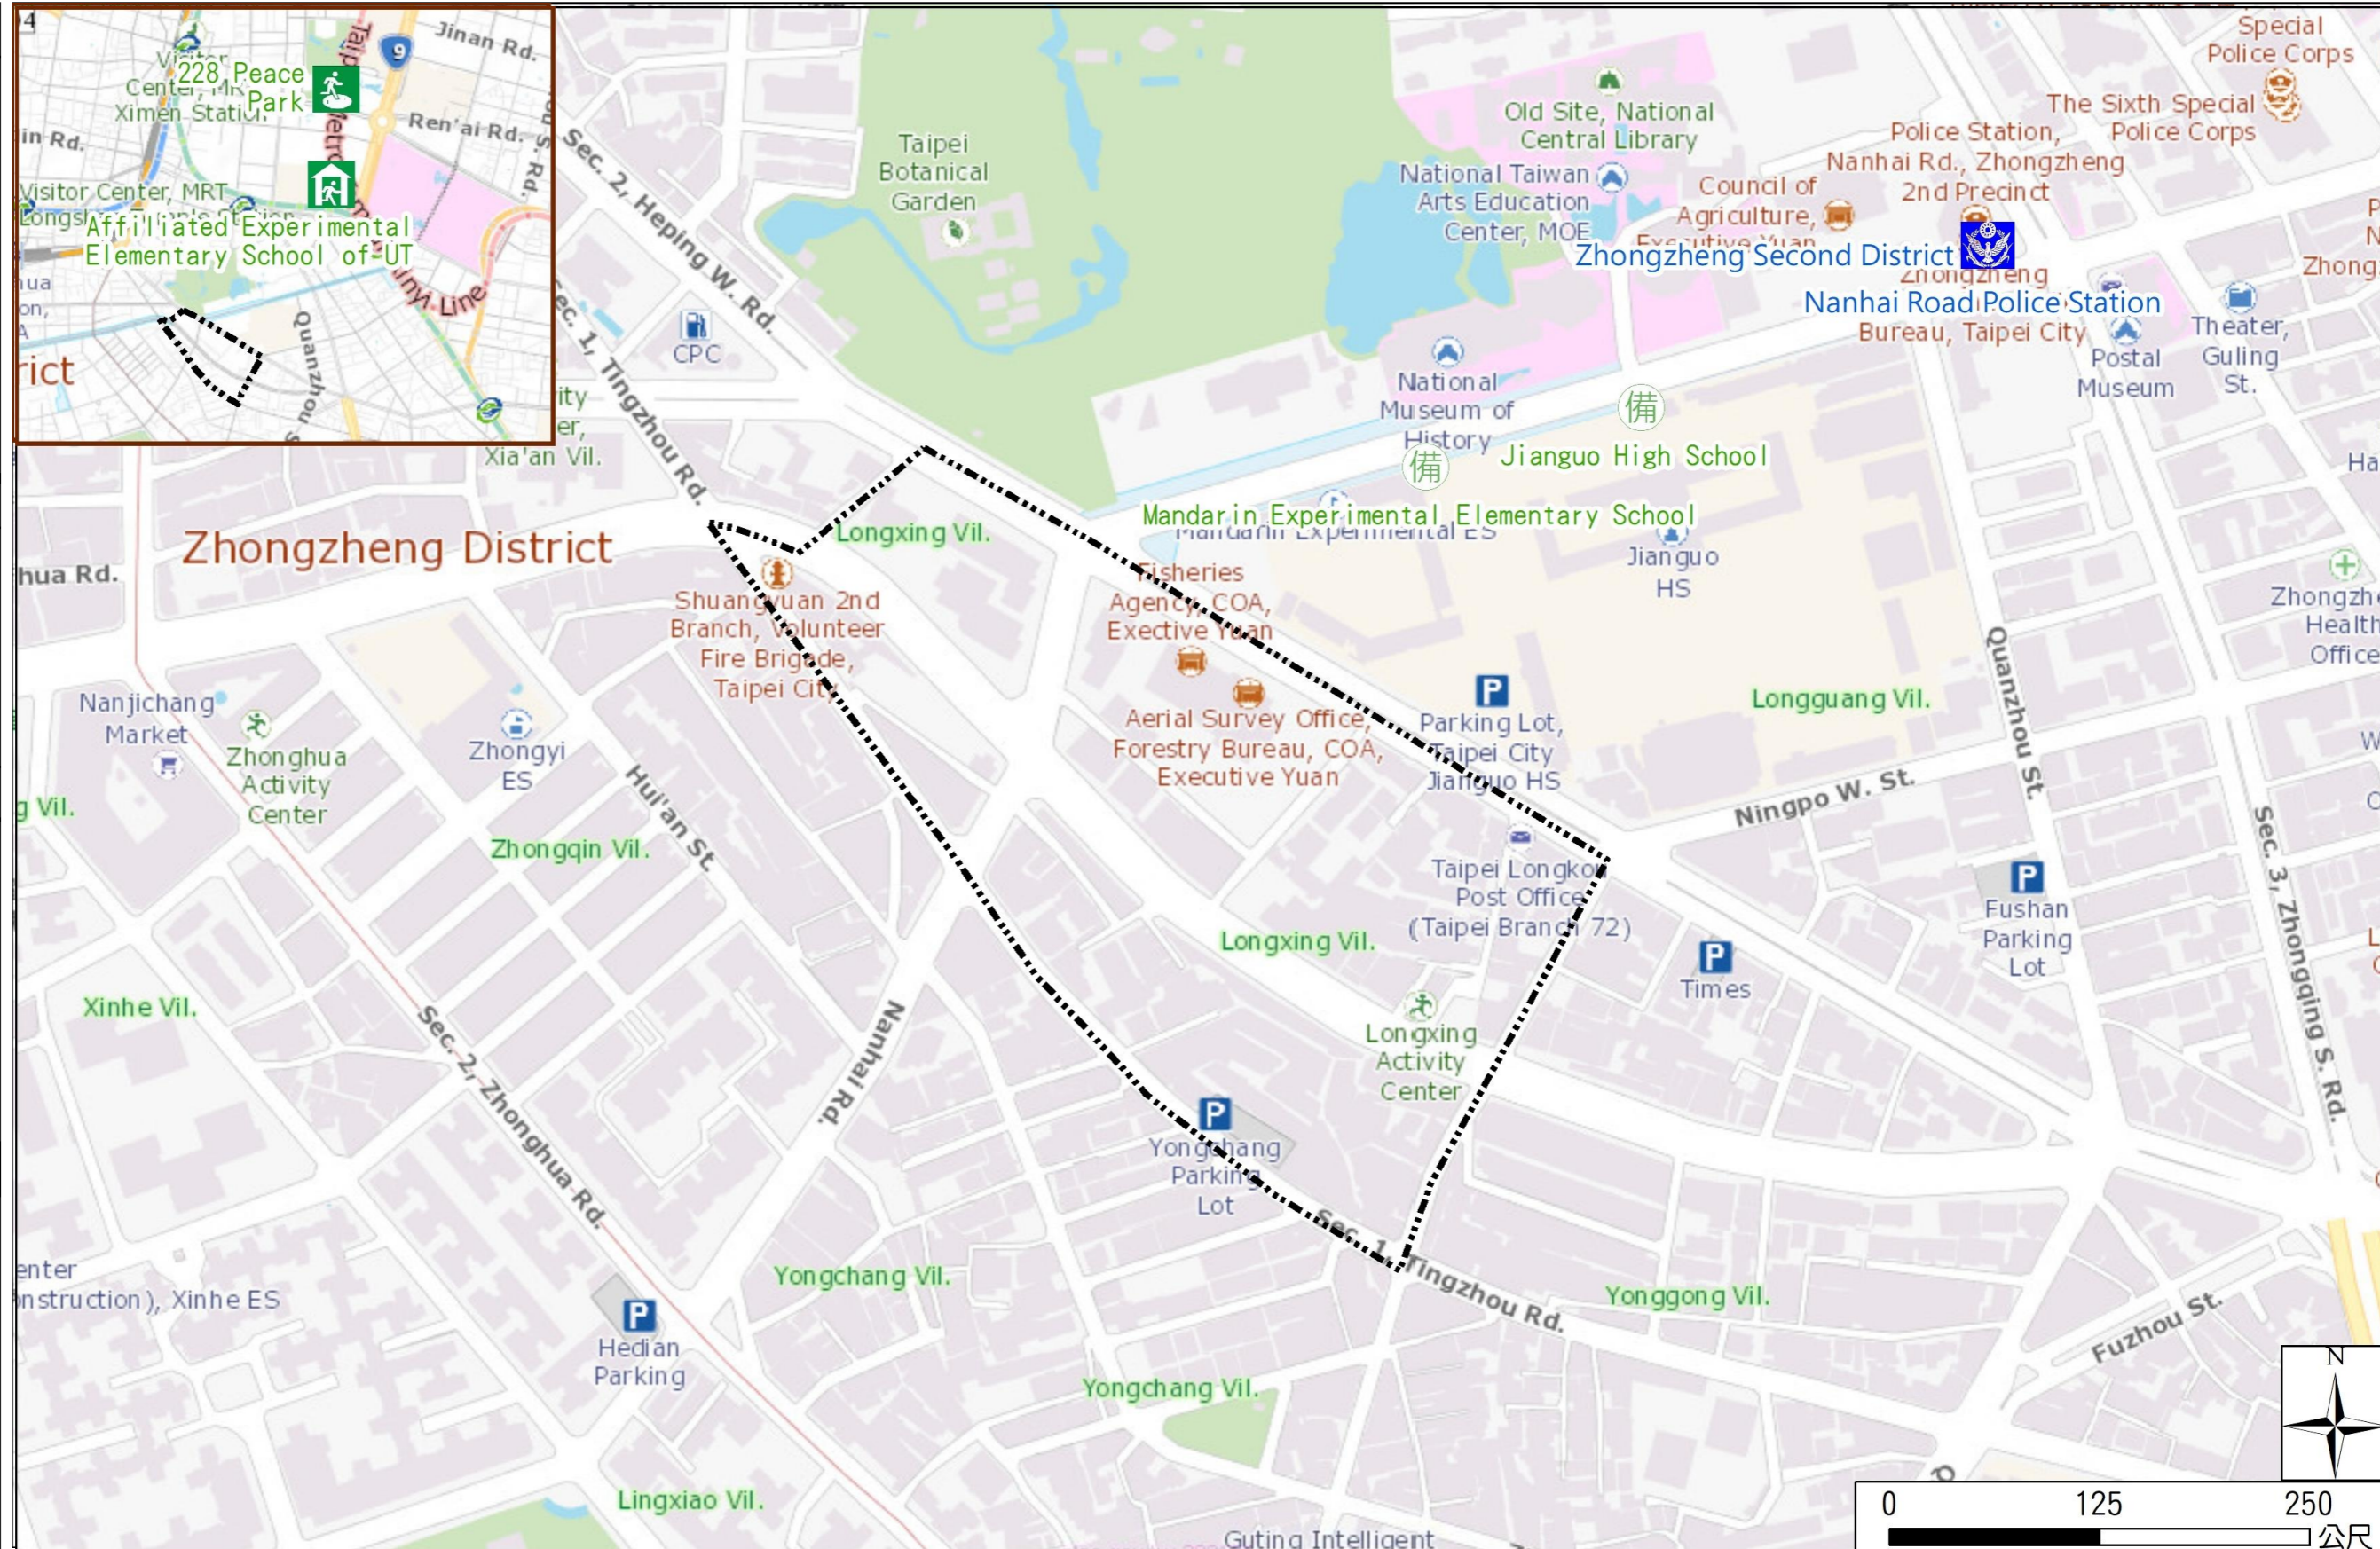

Longxing Vil., Zhongzheng Dist., Taipei City Evacuation Map

Emergency notification

Taipei Citizen Hotline : 1999
Fire Department Tel. : 119
Police Department Tel. : 110
EOC of Zhongzheng Dist.
Non-emergency number : 02-23416721
Emergency number : 02-66179590
Officer
Mobile : 0972-295991
Note: Please call this District's EOC to ensure that the evacuation shelter is open

Disaster Prevention Information Website

[Taipei City Disaster Prevention Information Website](#)

Evacuation Principle

Flood: Vertical evacuation or preventive evacuation
Earthquake :

More disaster prevention knowledge :
Taipei City Disaster Prevention Guide

Evacuation Shelter

Name	228 Peace Park Shelter for Earthquake
Address	No.3, Ketagalan Blvd.
Capacity	5424
Contact number	02-23032451
Name	Affiliated Experimental Elementary School of UT (School for Priority Shelter) Shelter for Earthquake
Address	No.29, Gongyuan Rd.
Capacity	157
Contact number	02-23110395#840
Name	Mandarin Experimental Elementary School
Address	No.58, Nanhai Rd.
Capacity	49
Contact number	02-23033555#600
Name	Jianguo High School
Address	No.56, Nanhai Rd.
Capacity	300
Contact number	02-23034381#501