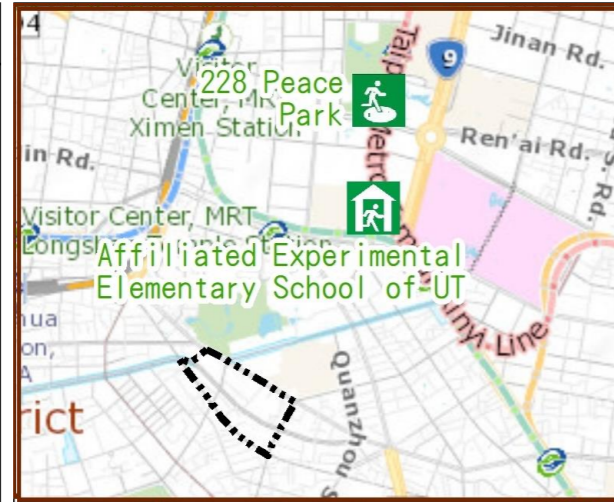

Evacuation Shelter

Name	228 Peace Park Shelter for Earthquake
Address	No.3, Ketagalan Blvd.
Capacity	5424
Contact number	02-23032451
Name	Affiliated Experimental Elementary School of UT (School for Priority Shelter) Shelter for Earthquake
Address	No.29, Gongyuan Rd.
Capacity	157
Contact number	02-23110395#840
Name	Mandarin Experimental Elementary School
Address	No.58, Nanhai Rd.
Capacity	49
Contact number	02-23033555#600
Name	Jianguo High School
Address	No.56, Nanhai Rd.
Capacity	300
Contact number	02-23034381#501