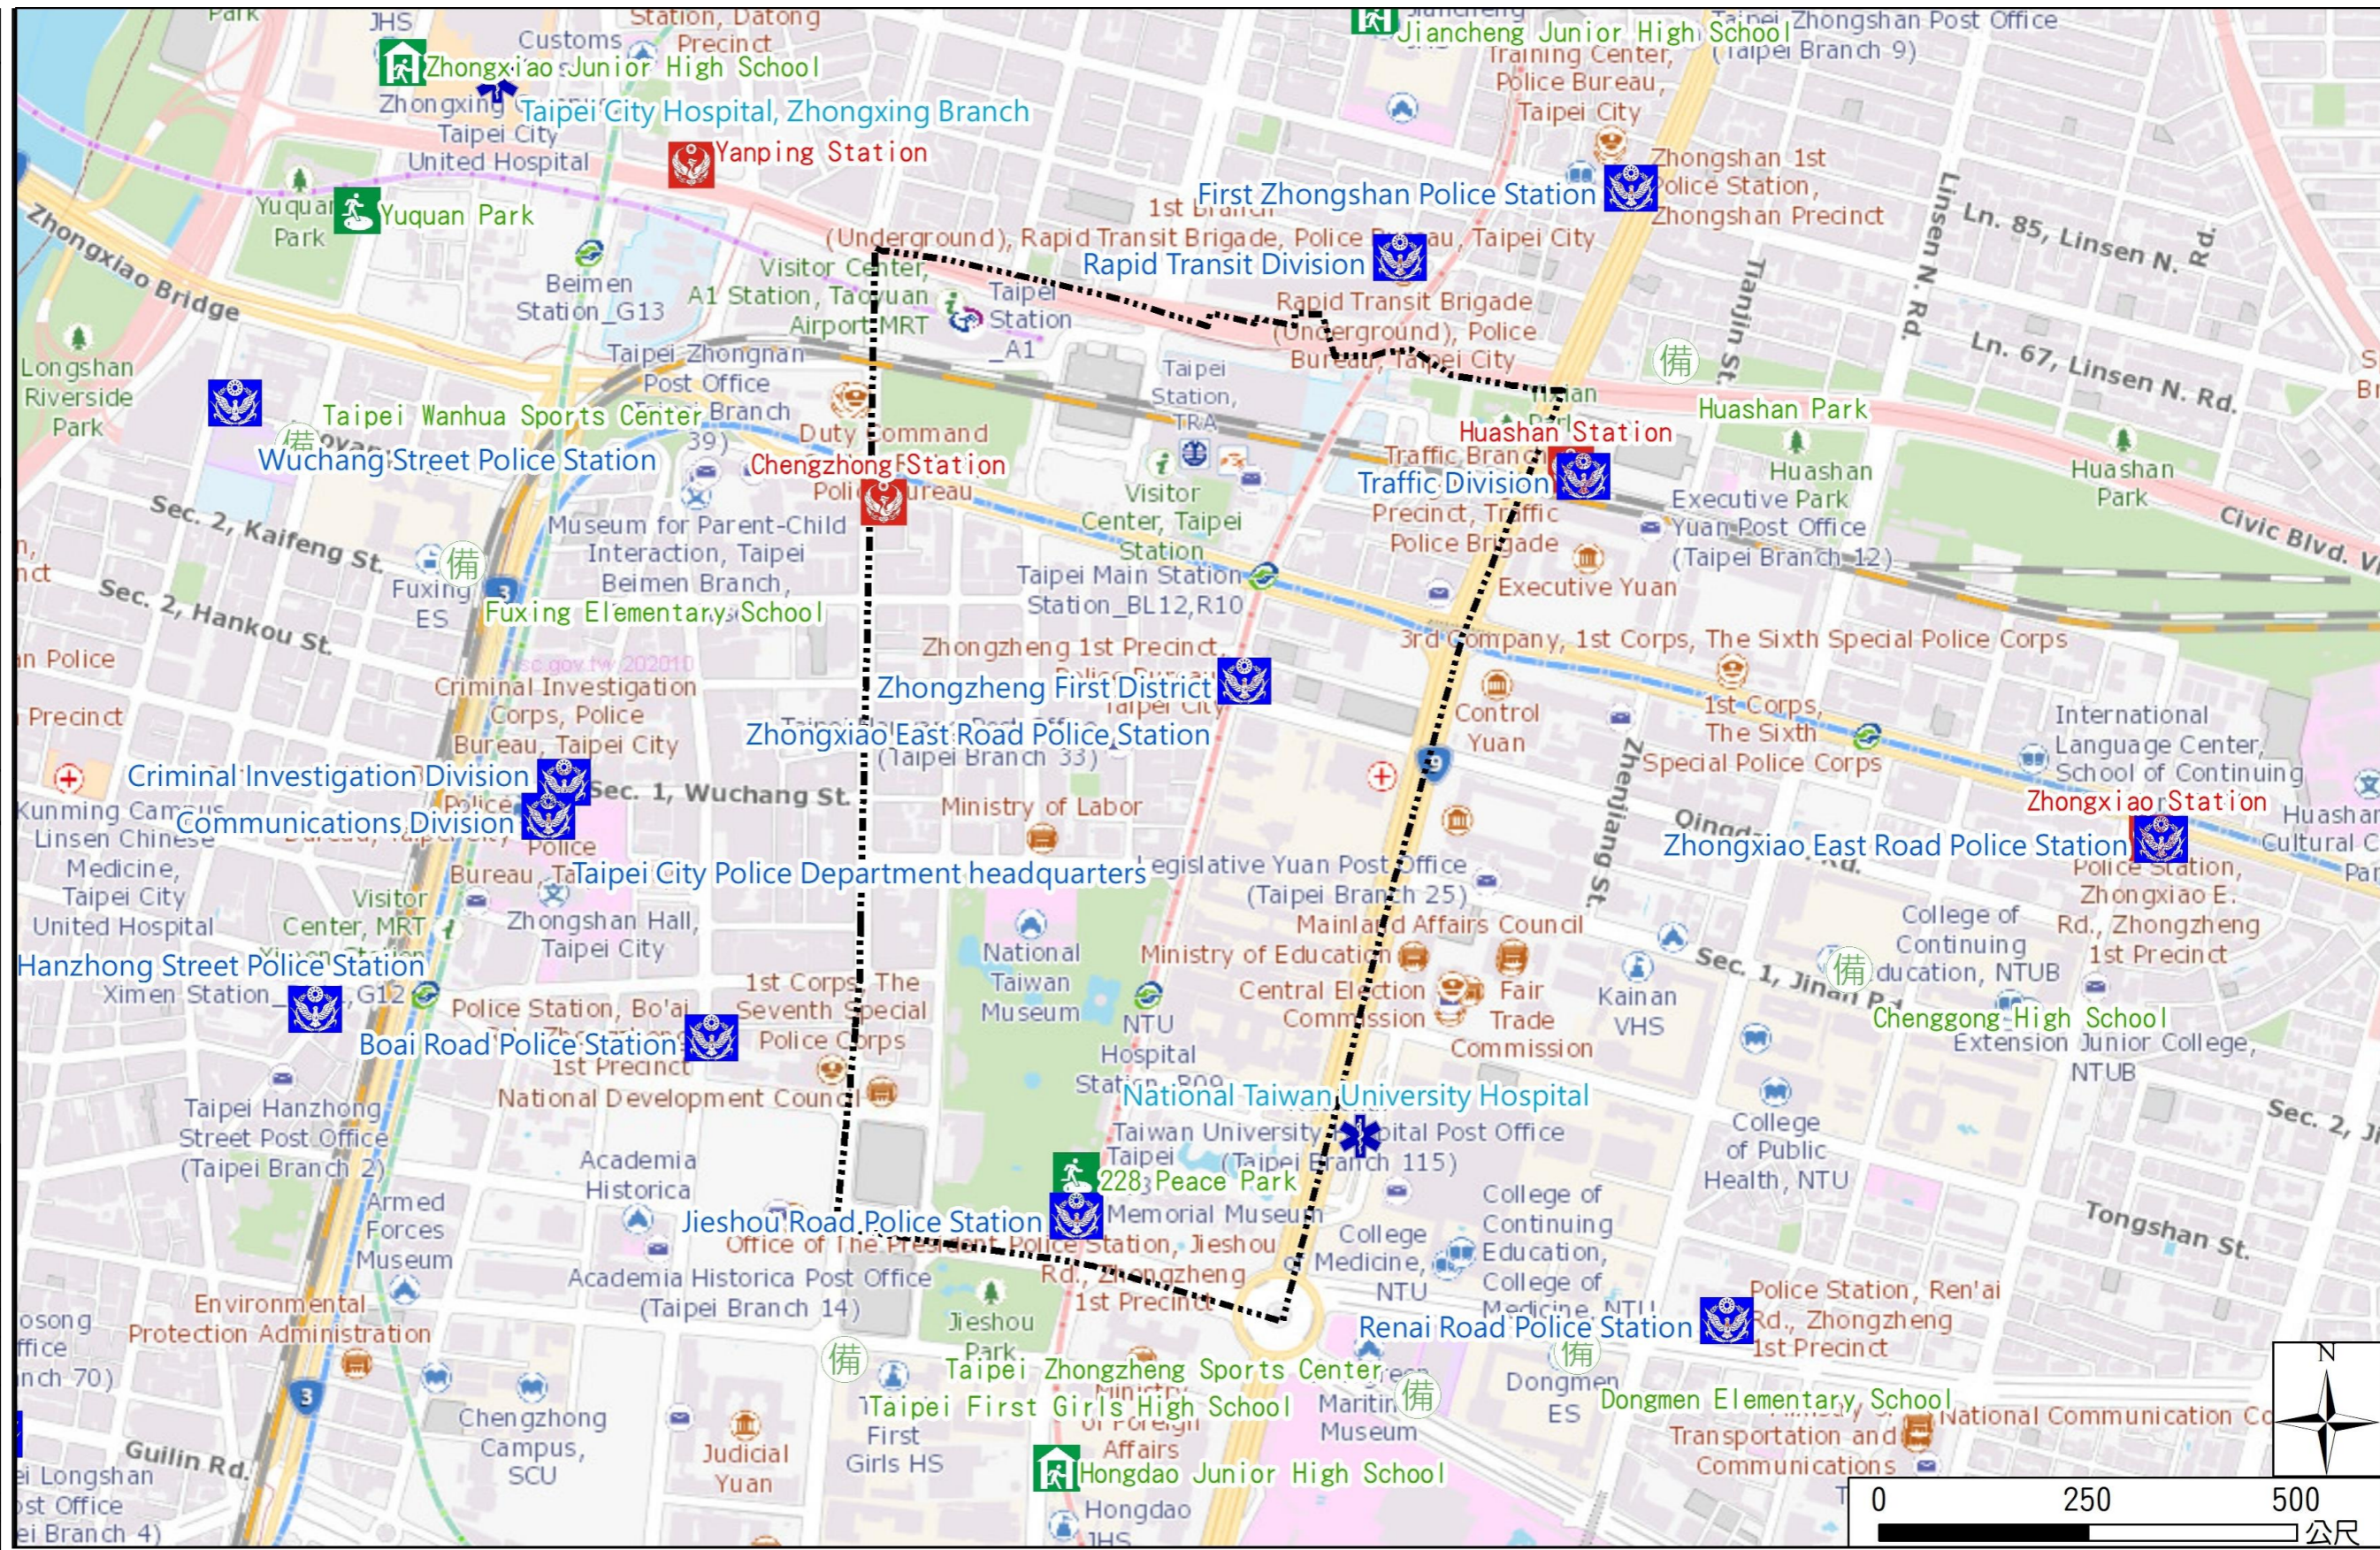

Liming Vil., Zhongzheng Dist., Taipei City Evacuation Map

Disaster notification Unit

Taipei Citizen Hotline : 1999
Fire Department Tel. : 119
Police Department Tel. : 110
EOC of Zhongzheng Dist.
Non-emergency number : 02-23416721
Emergency number : 02-66179590
Officer
Mobile : 0978-865759
Note: Please call this District's EOC to ensure that the evacuation shelter is open

Disaster Prevention Information Website

Taipei City Disaster Prevention Information Website

Knowledge of disaster prevention

Flood: Vertical evacuation or preventive evacuation
Earthquake :

More disaster prevention knowledge :
Taipei City Disaster Prevention Guide

Evacuation Shelter

Name	228 Peace Park Applicable to earthquake situations
Address	No.3, Ketagalan Blvd.
Capacity	5424
Contact number	02-23032451
Name	Hongdao Junior High School (School for Priority Shelter) Applicable to earthquake situations
Address	No.21, Gongyuan Rd.
Capacity	130
Contact number	02-23715520#500
Name	Taipei First Girls High School
Address	No.165, Sec. 1, Chongqing S. Rd.
Capacity	60
Contact number	02-23820484#600
Name	Taipei Zhongzheng Sports Center
Address	No.1, Sec. 1, Xinyi Rd.
Capacity	250
Contact number	02-23963358#168

圖例	里界 Village Boundary	避難收容處所 Evacuation Shelter	防救災單位 Disaster Rescue Resources	重要地標 Landmark
	里界 Village Boundary	室內避難收容處所(優先安置學校) Indoor Evacuation Shelter (School for Priority Shelter) 室外避難收容處所(防災公園) Outdoor Evacuation Shelter (Disaster Prevention Park) 避難收容處所(備用) Evacuation Shelter (Backup)	警察單位 Police Department 消防單位 Fire Department 急救責任醫院 Designated Hospital (Emergency Medical Treatment)	直升機起降場 Helicopter Pad 重要地標 Landmark