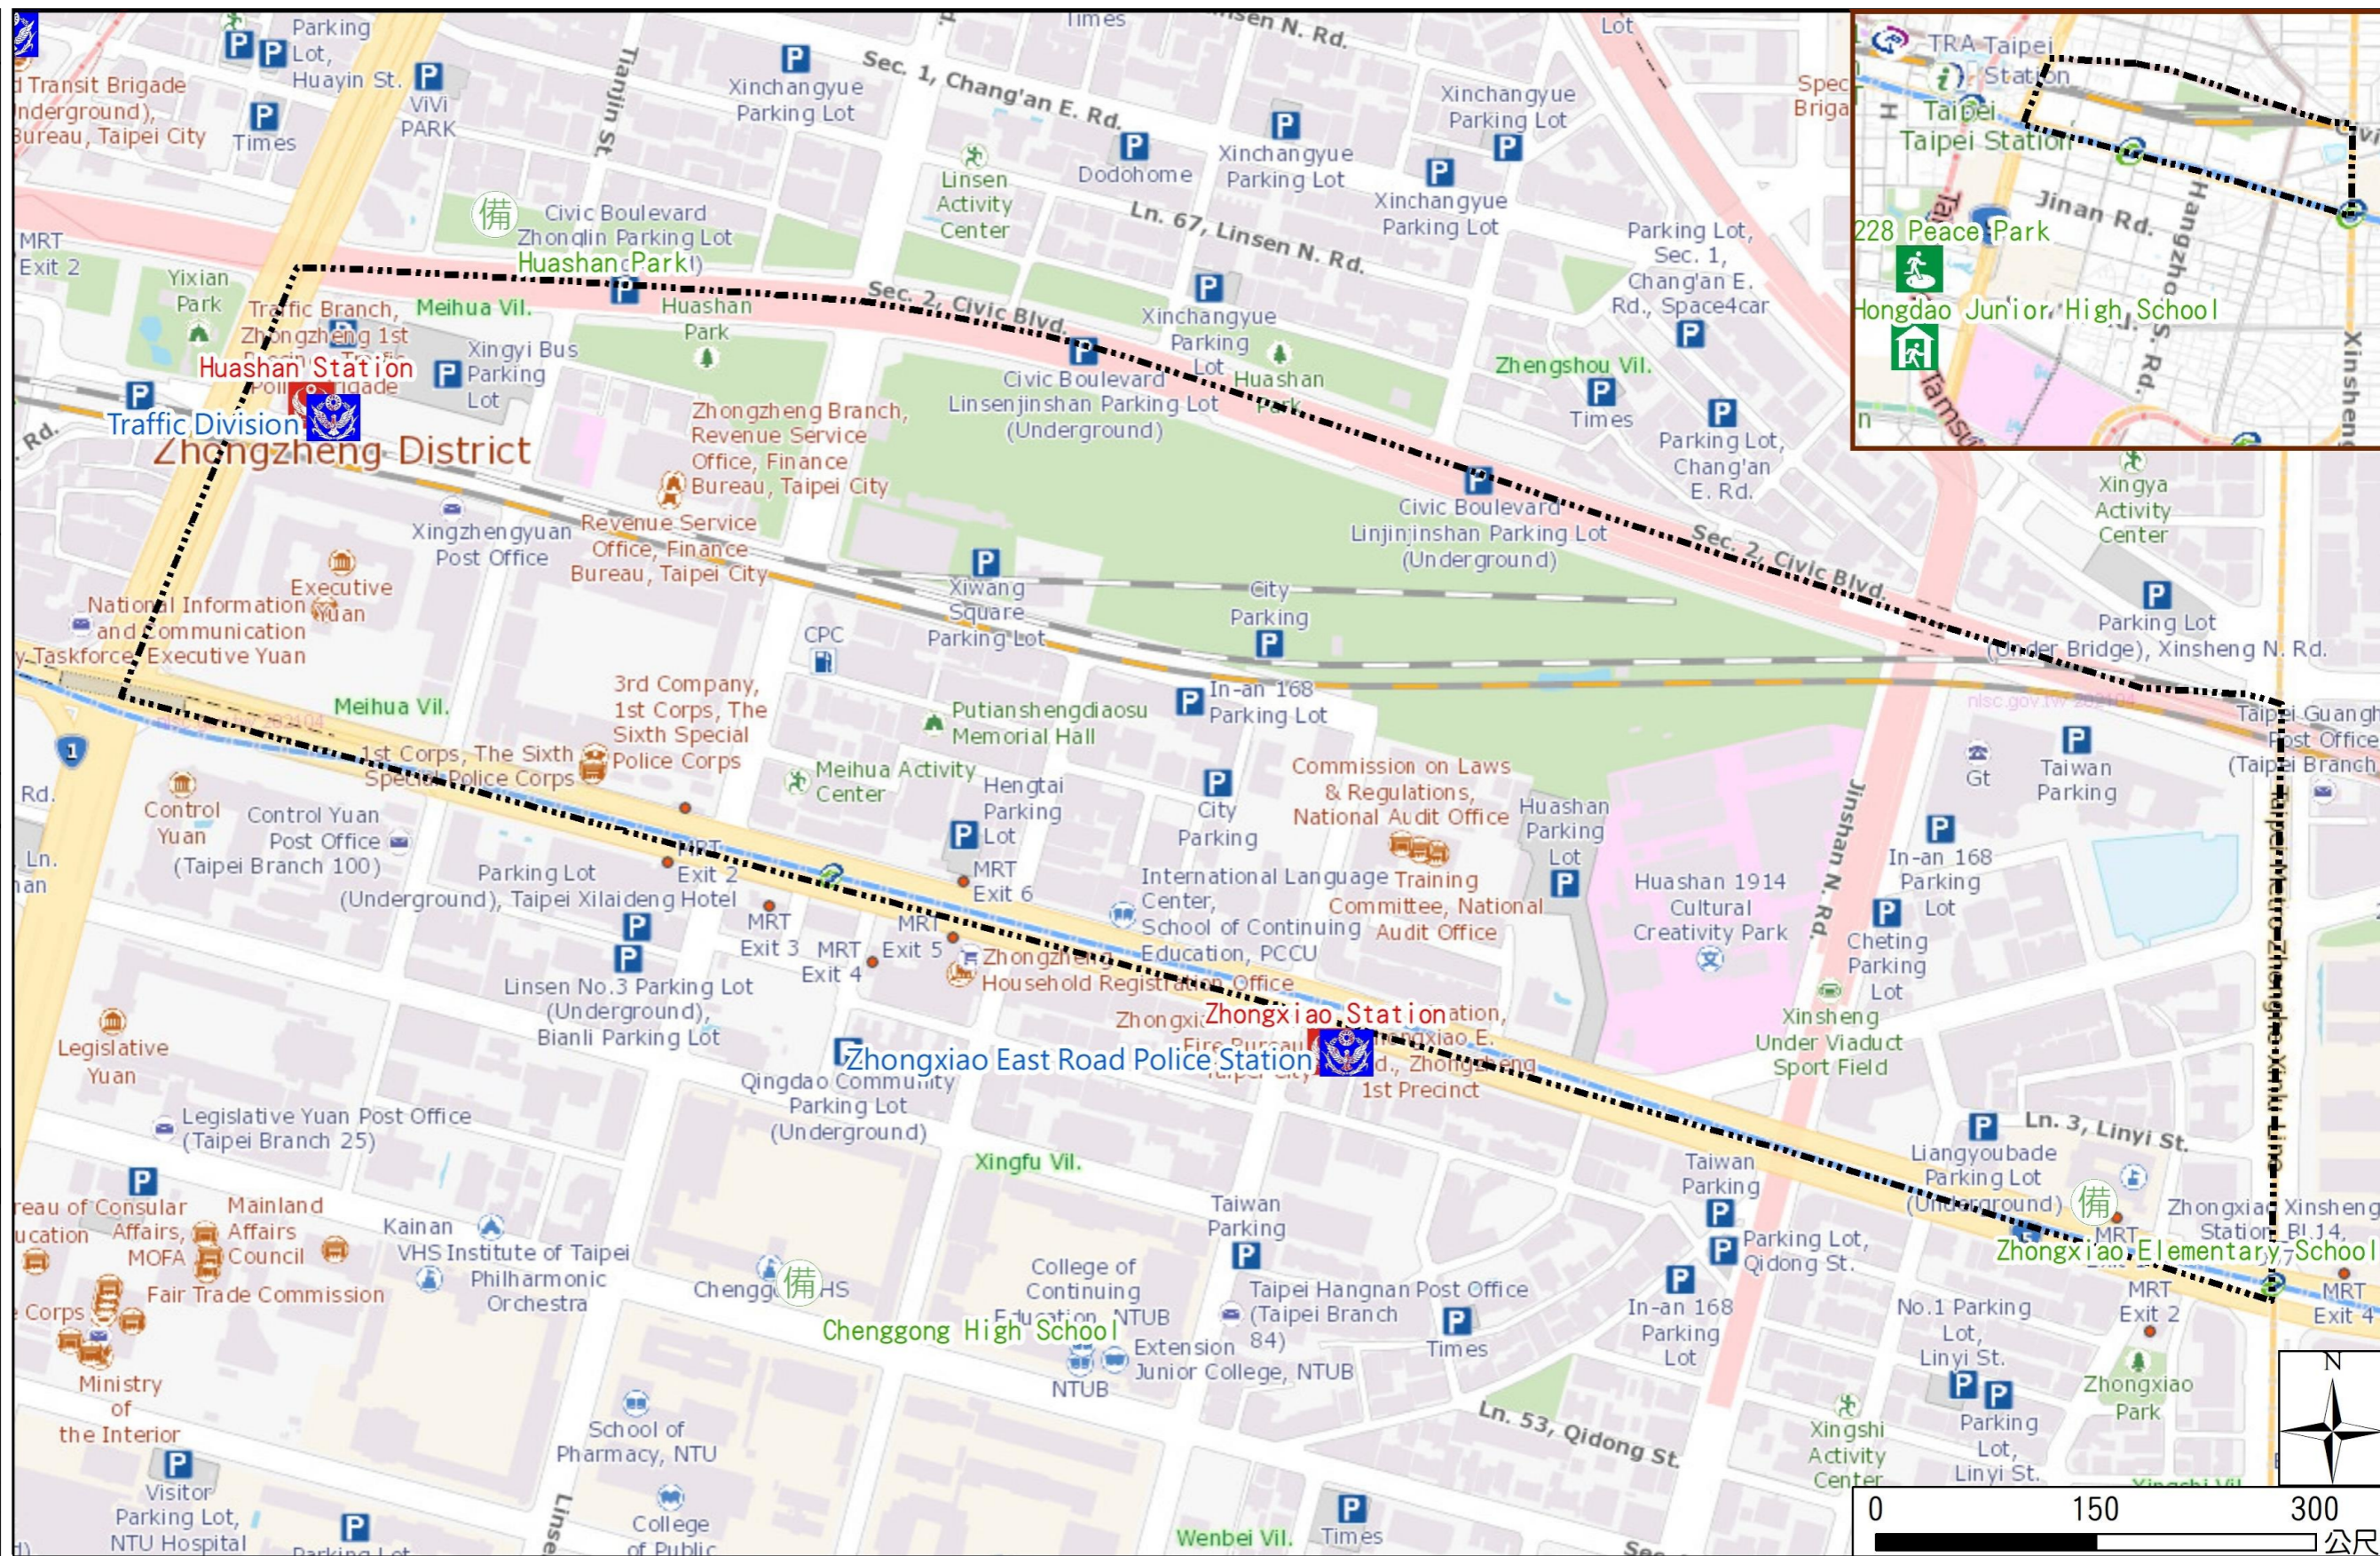

Meihua Vil., Zhongzheng Dist., Taipei City Evacuation Map

Disaster notification Unit

Taipei Citizen Hotline : 1999
 Fire Department Tel. : 119
 Police Department Tel. : 110
 EOC of Zhongzheng Dist.
 Non-emergency number : 02-23416721
 Emergency number : 02-66179590
 Officer
 Mobile : 0978-865760
 Note: Please call this District's EOC to ensure that the evacuation shelter is open

Disaster Prevention Information Website

Taipei City Disaster Prevention Information Website

Knowledge of disaster prevention

Flood: Vertical evacuation or preventive evacuation
Earthquake :

More disaster prevention knowledge :