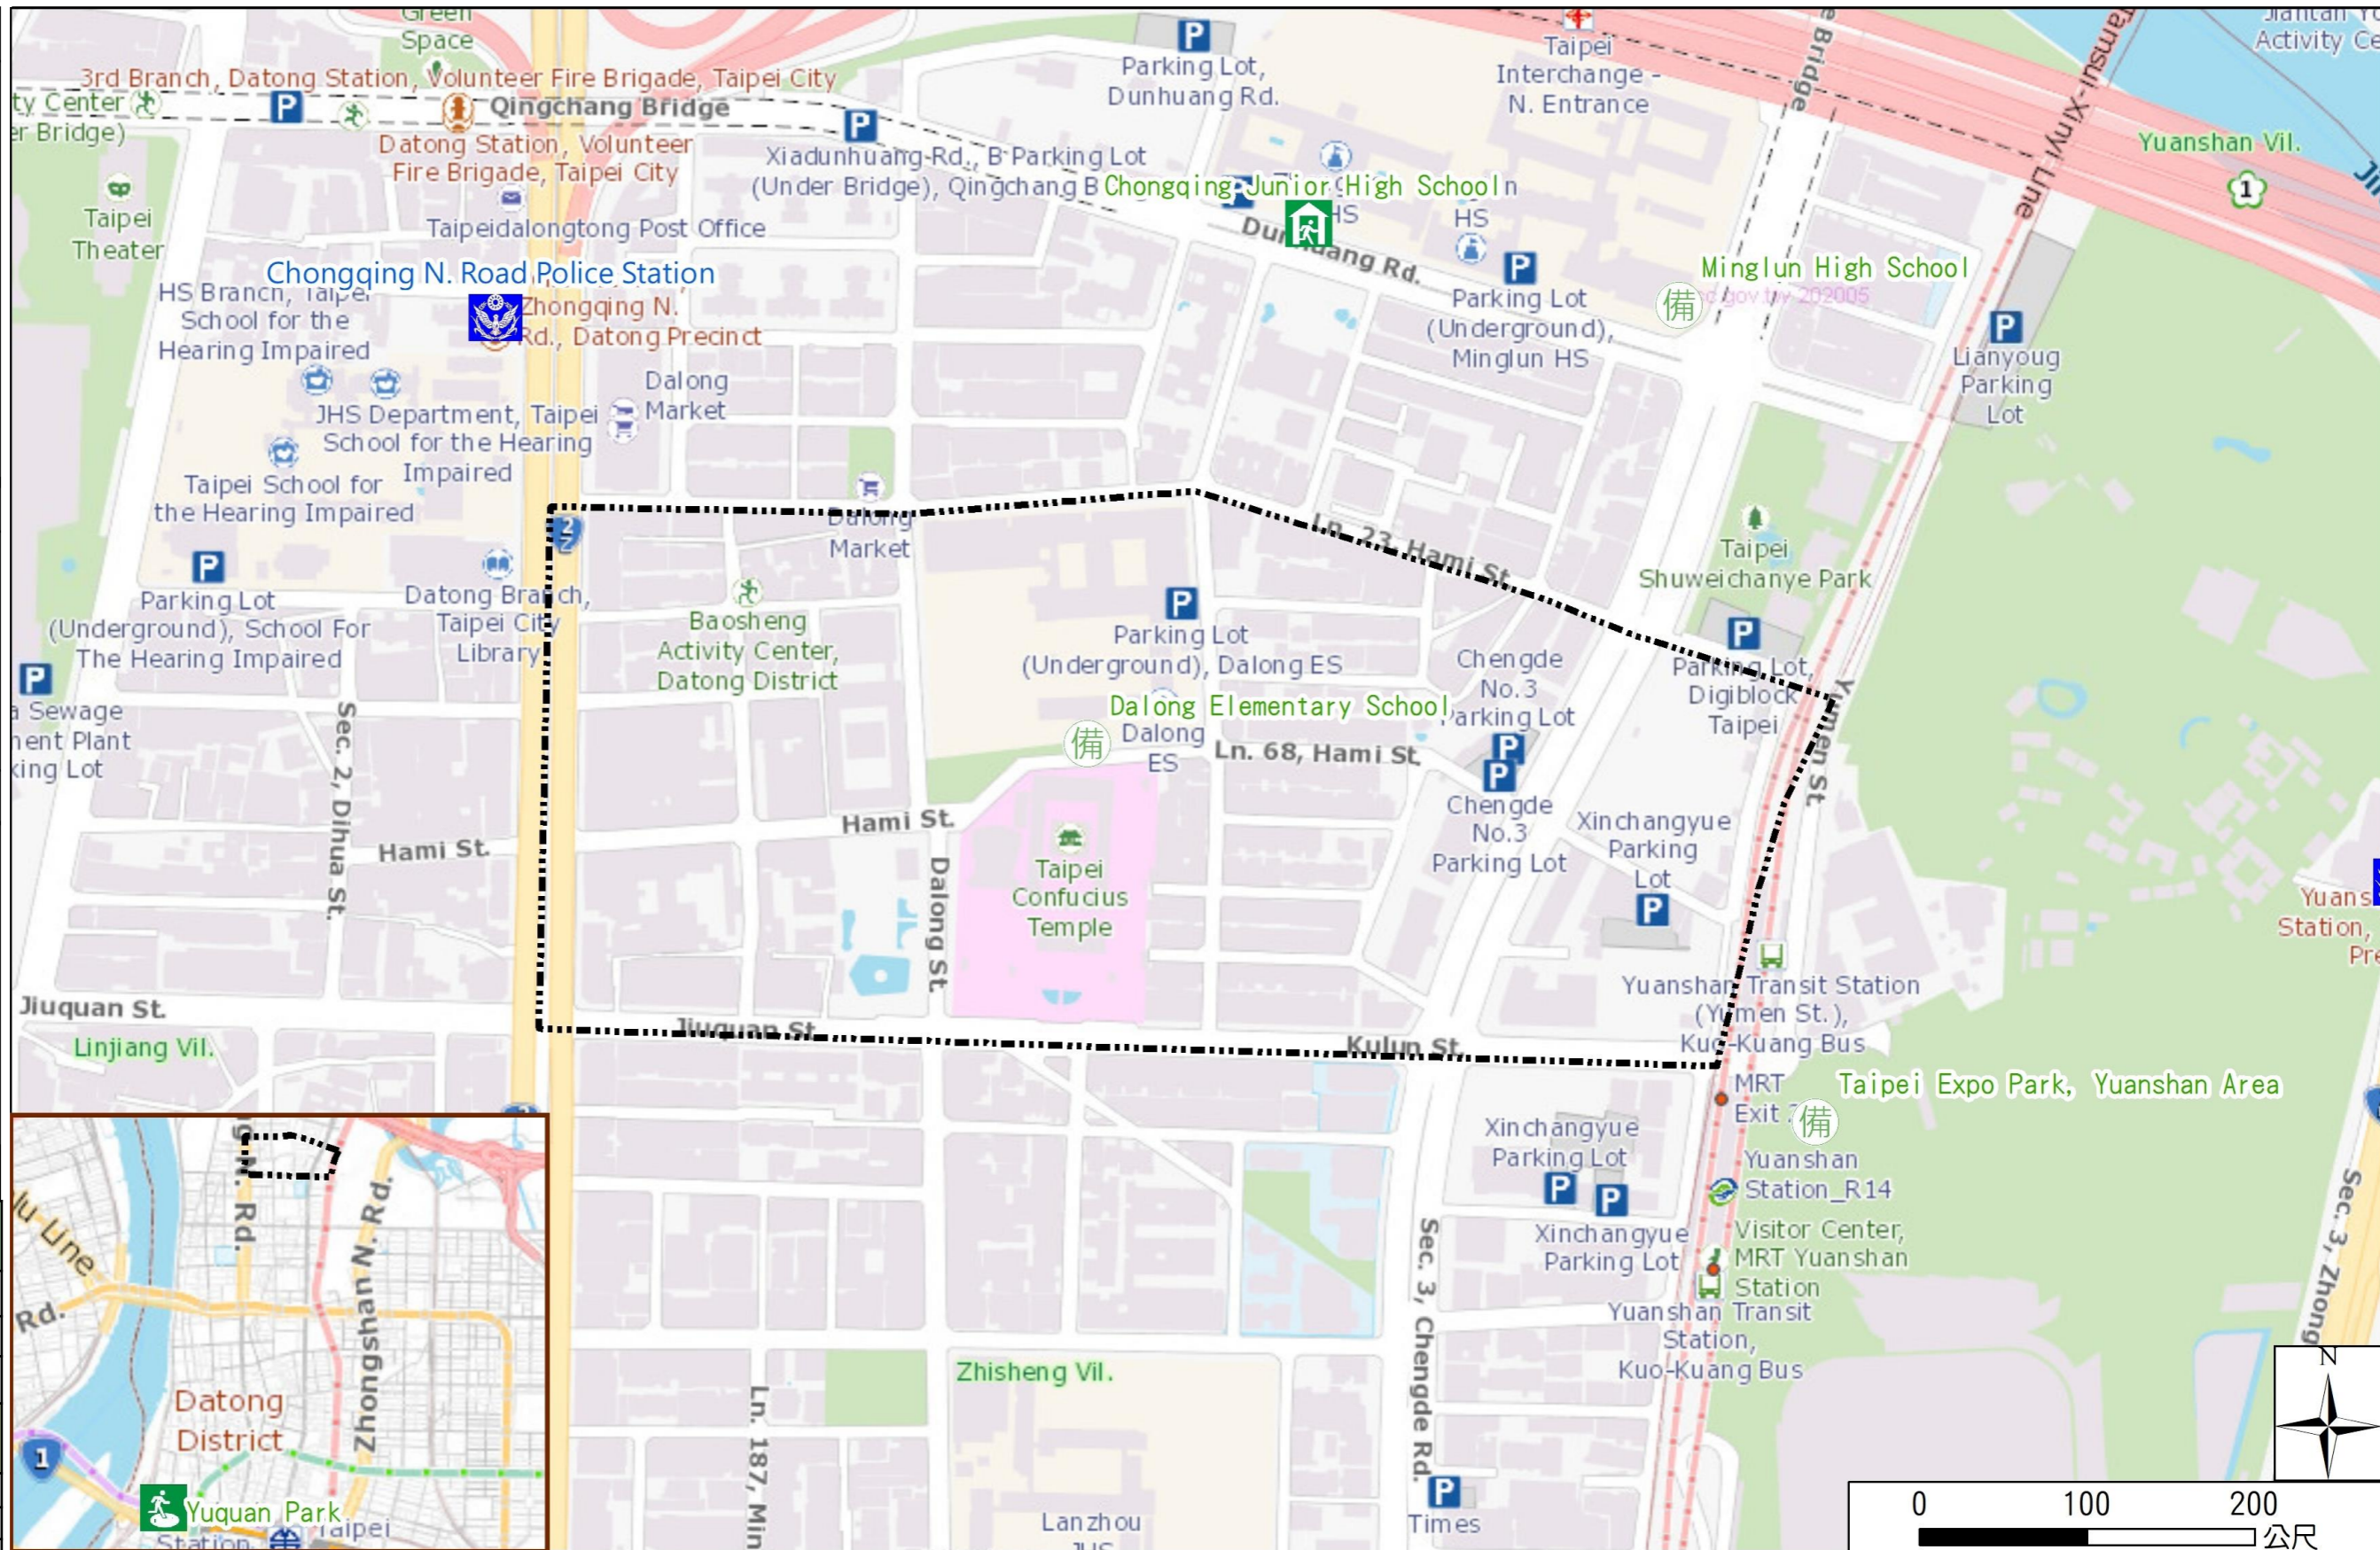

Bau'an Vil., Datong Dist., Taipei City Evacuation Map

Disaster notification Unit

Taipei Citizen Hotline : 1999
Fire Department Tel. : 119
Police Department Tel. : 110
EOC of Datong Dist.
Non-emergency number : 02-25975323
Emergency number : 02-66080119
Officer
Mobile : 0988-179712
Note: Please call this District's EOC to ensure that the evacuation shelter is open

Disaster Prevention Information Website

Taipei City Disaster Prevention Information Website

Knowledge of disaster prevention

Flood: Vertical evacuation or preventive evacuation
Earthquake :

More disaster prevention knowledge :
Taipei City Disaster Prevention Guide

Evacuation Shelter

Name	Yuquan Park Applicable to earthquake situations
Address	No.28, Xining N. Rd.
Capacity	1993
Contact number	02-25850192
Name	Chongqing Junior High School (School for Priority Shelter) Applicable to flood situations
Address	No.19, Dunhuang Rd.
Capacity	50
Contact number	02-25948631#240
Name	Dalong Elementary School
Address	No.47, Hami St.
Capacity	208
Contact number	02-25942635#838
Name	Minglun High School
Address	No.336, Sec. 3, Chengde Rd.
Capacity	70
Contact number	02-25961567#151

圖例	里界 Village Boundary	避難收容處所 Evacuation Shelter	防救災單位 Disaster Rescue Resources	重要地標 Landmark
	里界 Village Boundary	室內避難收容處所(優先安置學校) Indoor Evacuation Shelter (School for Priority Shelter) 室外避難收容處所(防災公園) Outdoor Evacuation Shelter (Disaster Prevention Park) 避難收容處所(備用) Evacuation Shelter (Backup)	警察單位 Police Department 消防單位 Fire Department 急救責任醫院 Designated Hospital (Emergency Medical Treatment)	直升機起降場 Helicopter Pad 重要地標 Landmark