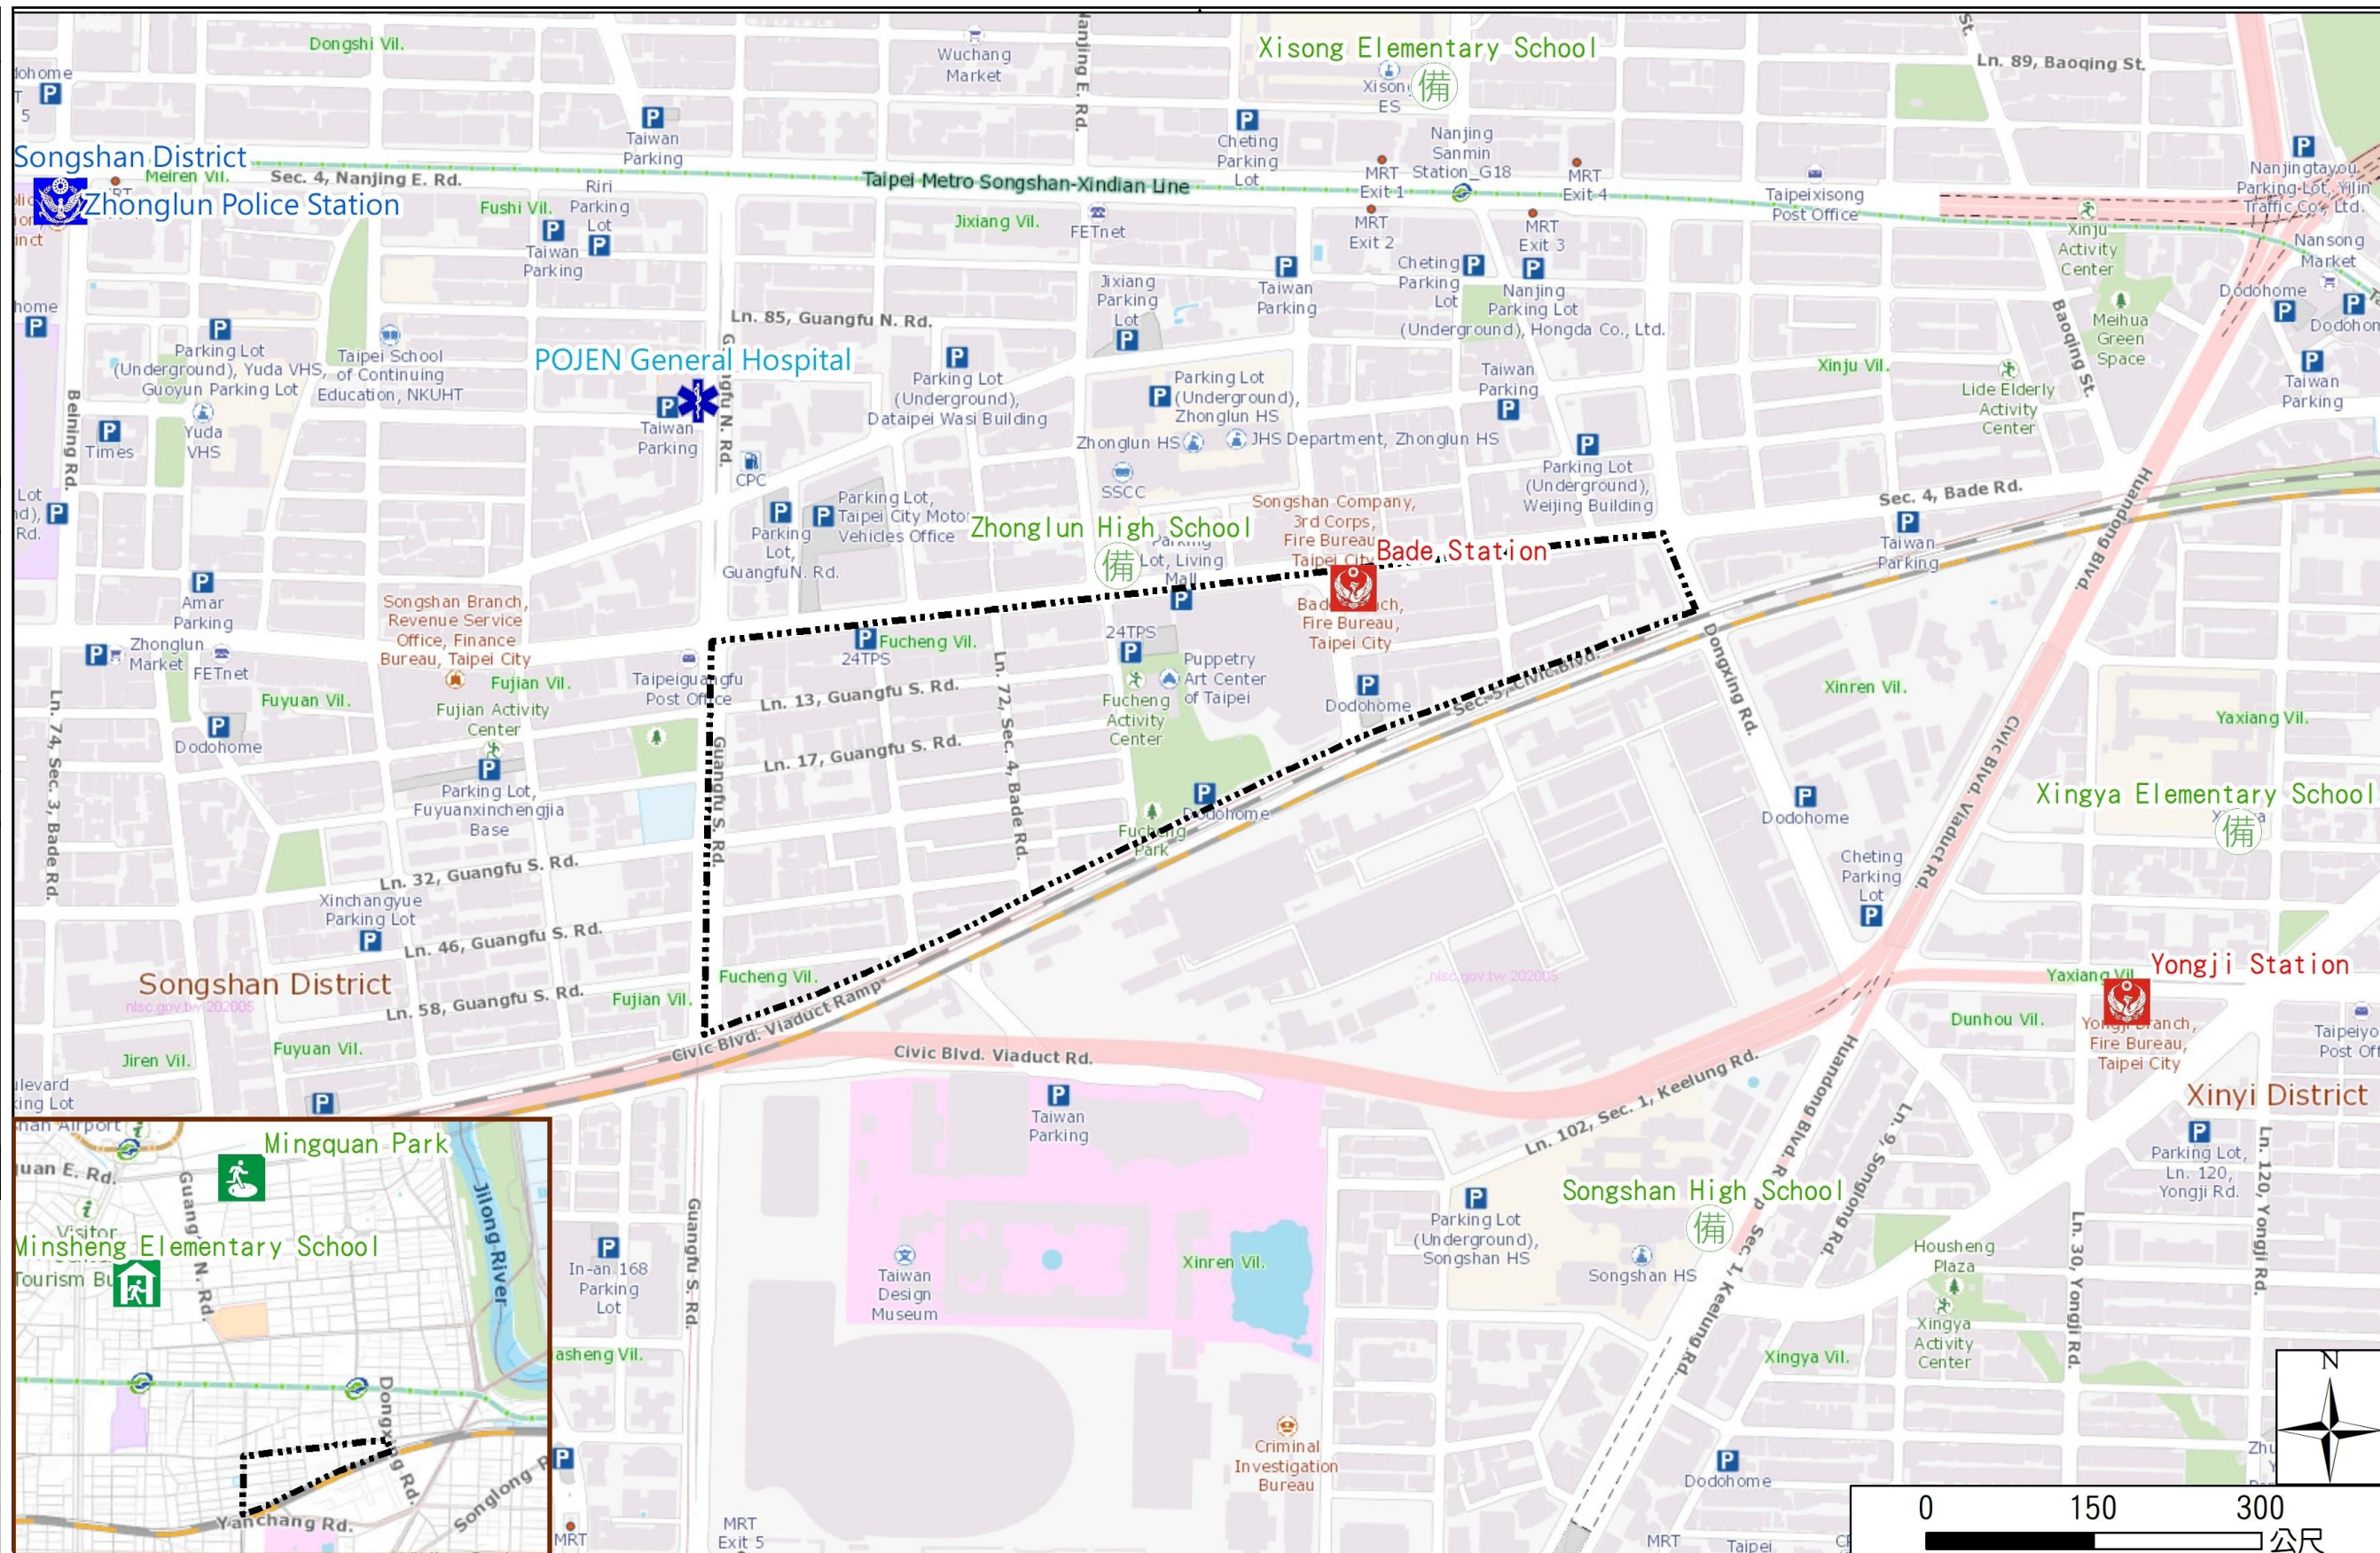

Fusheng Vil., Songshan Dist., Taipei City Evacuation Map

Disaster notification Unit

Taipei Citizen Hotline : 1999
 Fire Department Tel. : 119
 Police Department Tel. : 110
 EOC of Songshan Dist.
 Non-emergency number : 02-87878787
 Emergency number : 02-66150119
 Officer
 Mobile : 0988-179586
 Note: Please call this District's EOC to ensure that the evacuation shelter is open

Disaster Prevention Information Website

Taipei City Disaster Prevention Information Website

Knowledge of disaster prevention

Flood: Vertical evacuation or preventive evacuation
 Earthquake :

More disaster prevention knowledge :
 Taipei City Disaster Prevention Guide

Evacuation Shelter

Name	Mingquan Park Applicable to earthquake situations
Address	Intersection of Sec. 4, Minquan E. Rd. and Xinzhong St.
Capacity	2465
Contact number	02-25850192
Name	Xisong High School
Address	No.7, Ln. 325, Jiankang Rd.
Capacity	255
Contact number	02-25286618#113
Name	Zhonglun High School
Address	No.101, Sec. 4, Bade Rd.
Capacity	300
Contact number	02-27535316#400
Name	Xisong Elementary School
Address	No.5, Sanmin Rd.
Capacity	47
Contact number	02-27609221#500