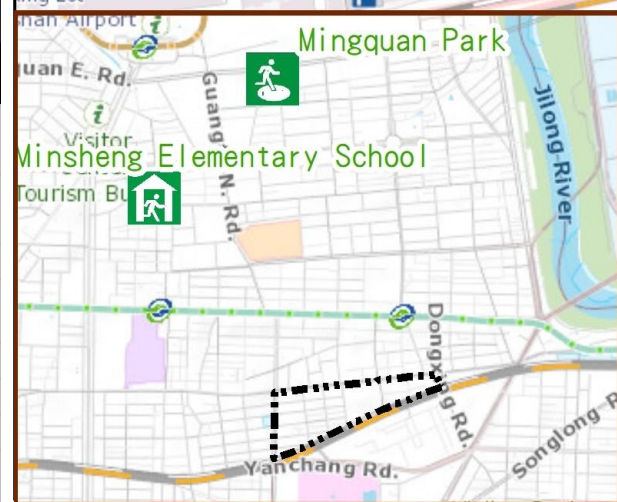

Evacuation Shelter

Name	Mingquan Park Applicable to earthquake situations
Address	Intersection of Sec. 4, Minquan E. Rd. and Xinzhong St.
Capacity	2465
Contact number	02-25850192
Name	Xisong High School
Address	No.7, Ln. 325, Jiankang Rd.
Capacity	255
Contact number	02-25286618#113
Name	Zhonglun High School
Address	No.101, Sec. 4, Bade Rd.
Capacity	300
Contact number	02-27535316#400
Name	Xisong Elementary School
Address	No.5, Sanmin Rd.
Capacity	47
Contact number	02-27609221#500