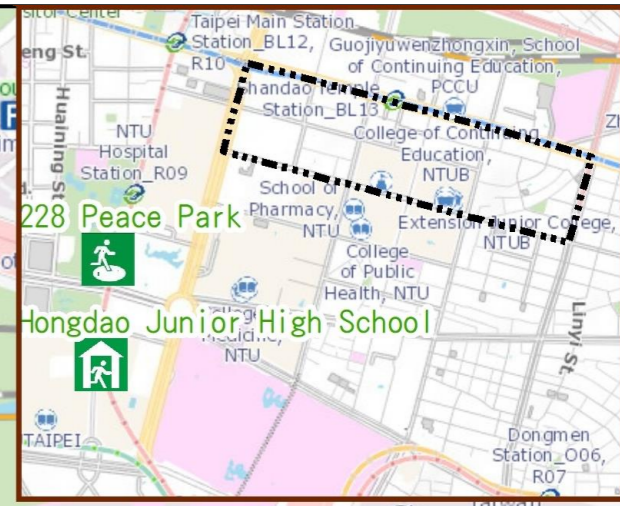

Evacuation Shelter

Name	228 Peace Park Applicable to earthquake situations
Address	No.3, Ketagalan Blvd.
Capacity	5424
Contact number	02-23032451
Name	Hongdao Junior High School (School for Priority Shelter) Applicable to earthquake situations
Address	No.21, Gongyuan Rd.
Capacity	130
Contact number	02-23715520#500
Name	Chenggong High School
Address	No.71, Sec. 1, Jinan Rd.
Capacity	31
Contact number	02-23216256#231
Name	Zhongxiao Elementary School
Address	No.101, Sec. 2, Zhongxiao E. Rd.
Capacity	175
Contact number	02-23918170#814