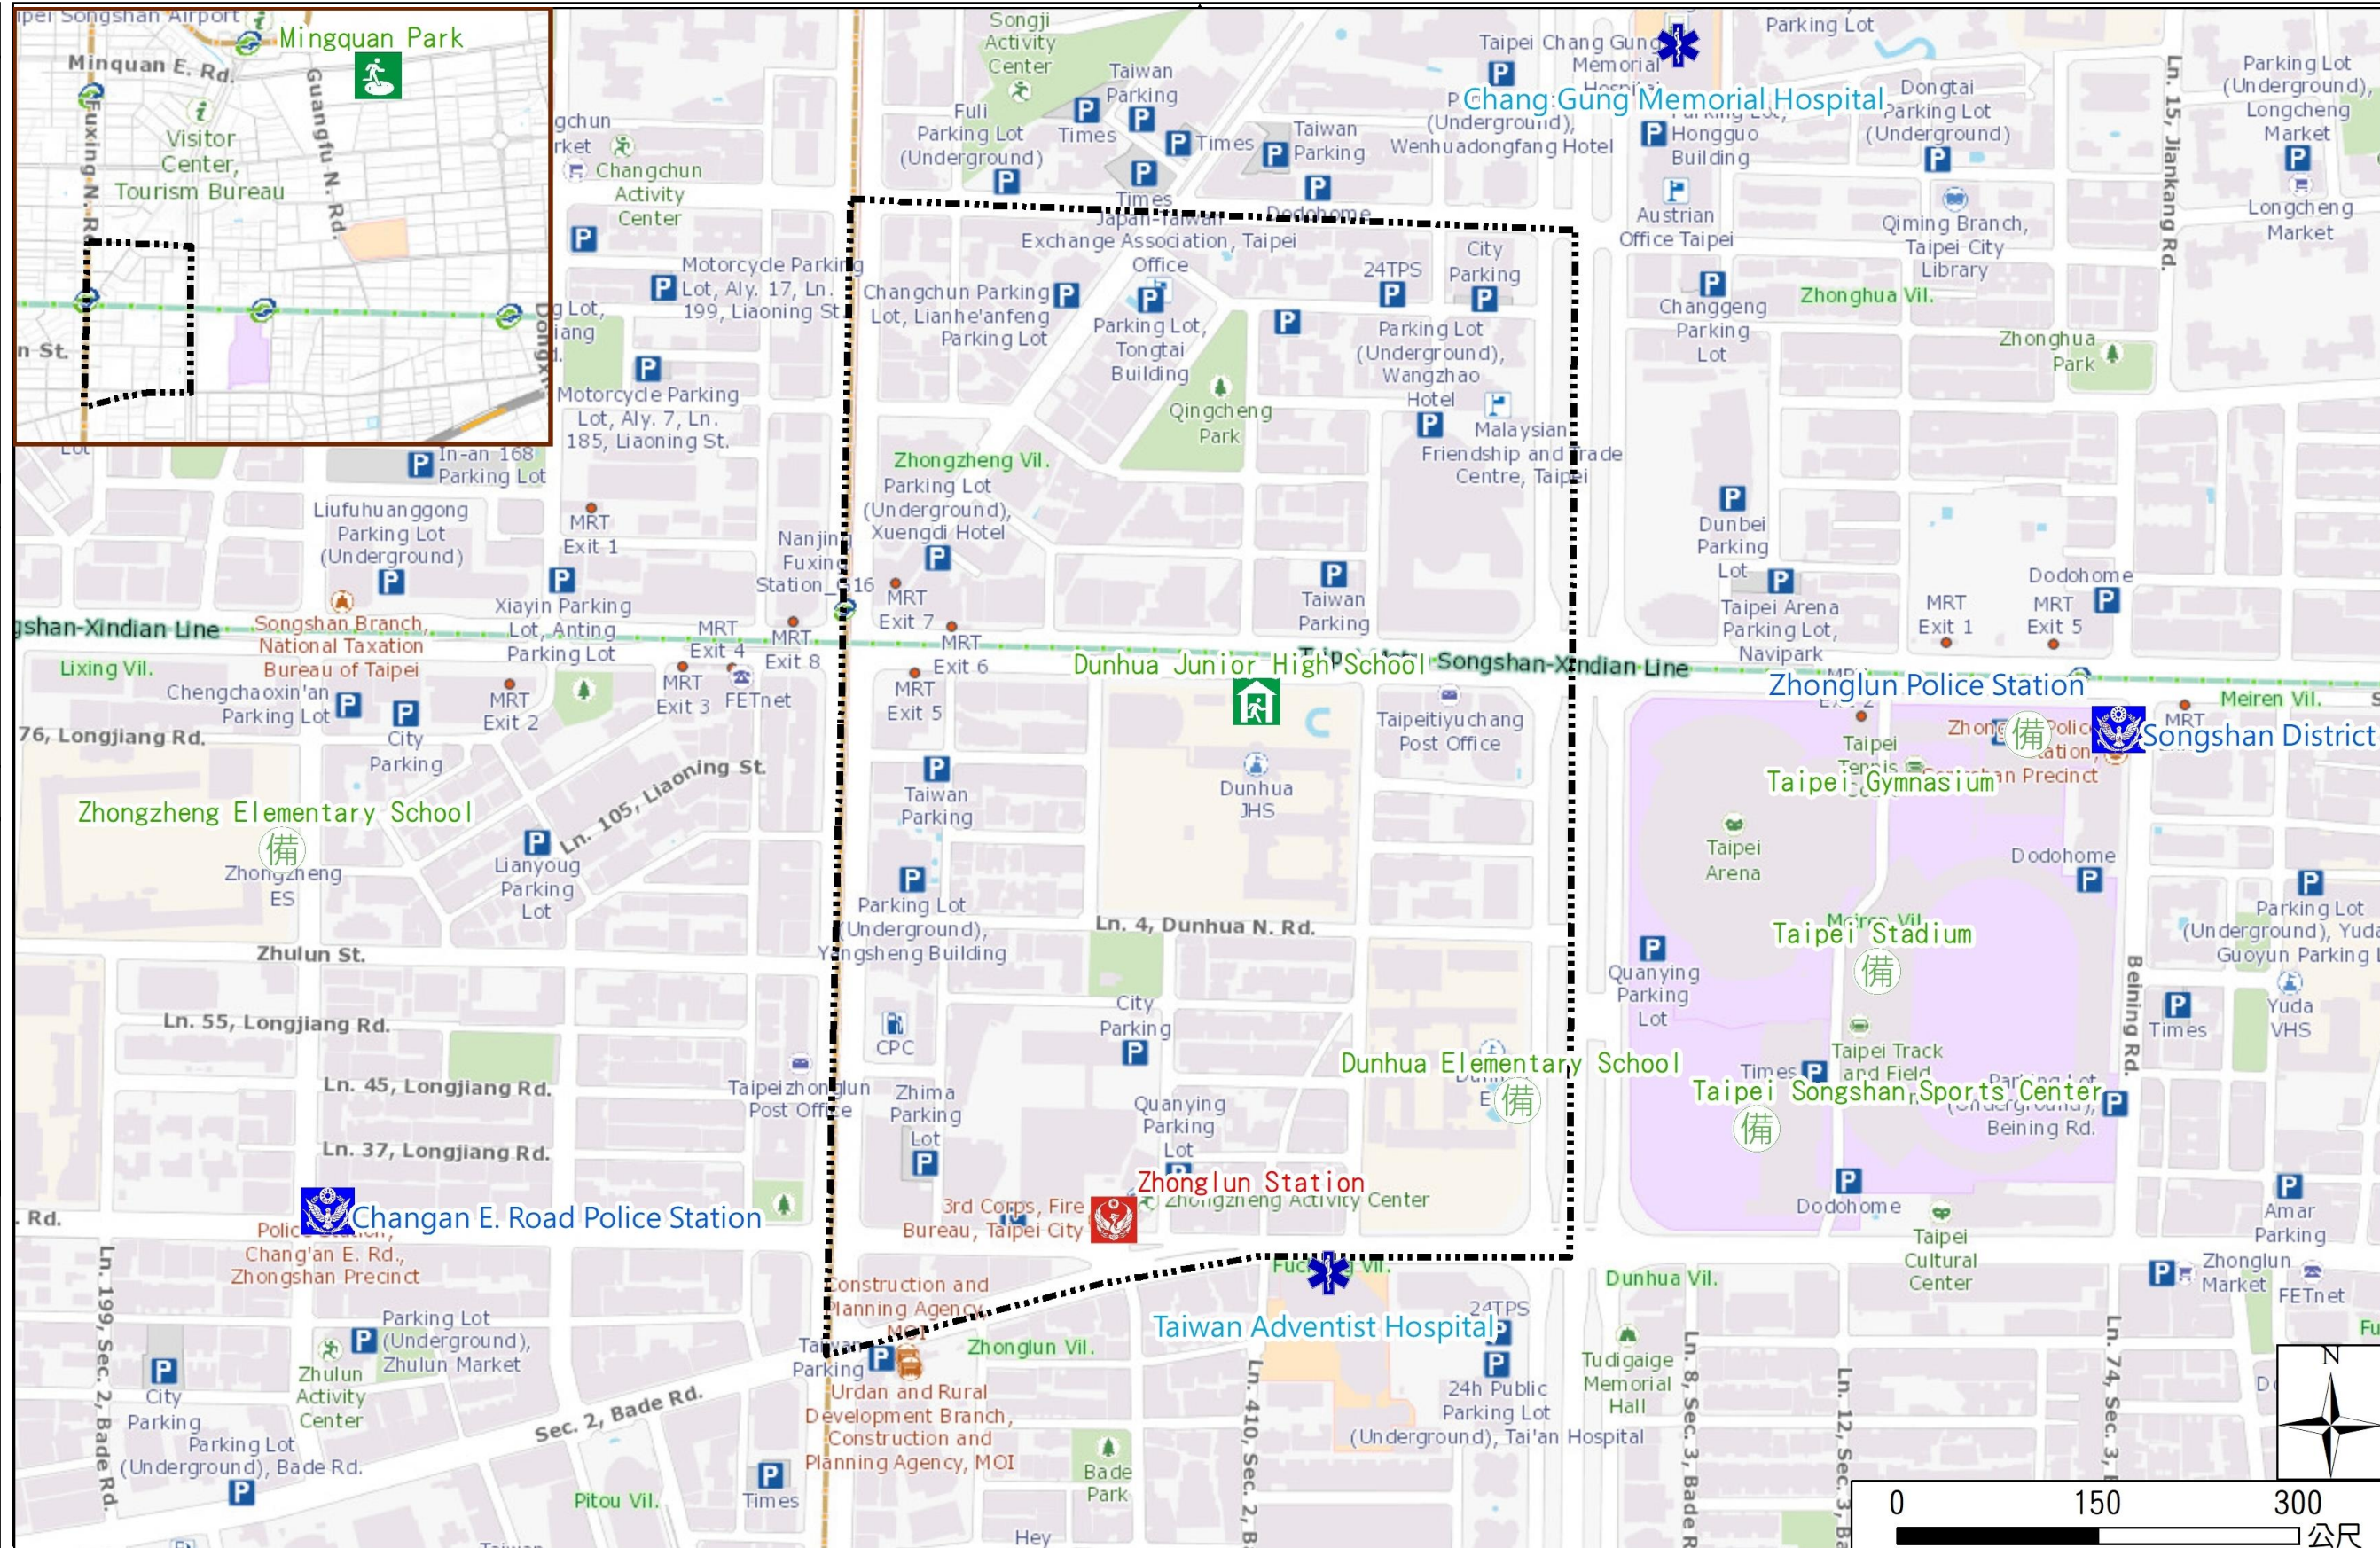

Zhongzheng Vil., Songshan Dist., Taipei City Evacuation Map

Disaster notification Unit

Taipei Citizen Hotline : 1999
Fire Department Tel. : 119
Police Department Tel. : 110
EOC of Songshan Dist.
Non-emergency number : 02-87878787
Emergency number : 02-66150119
Officer
Mobile : 0988-179587
Note: Please call this District's EOC to ensure that the evacuation shelter is open

Disaster Prevention Information Website

Taipei City Disaster Prevention Information Website

Knowledge of disaster prevention

Flood: Vertical evacuation or preventive evacuation
Earthquake :

More disaster prevention knowledge :
Taipei City Disaster Prevention Guide

Evacuation Shelter

Name	Mingquan Park
Address	Applicable to earthquake situations Intersection of Sec. 4, Minquan E. Rd. and Xinzhong St.
Capacity	2465
Contact number	02-25850192
Name	Dunhua Junior High School (School for Priority Shelter)
Address	Applicable to flood situations No.300, Sec. 3, Nanjing E. Rd.
Capacity	253
Contact number	02-87717890#50
Name	Taipei Stadium
Address	No.3, Dunhua N. Rd.
Capacity	440
Contact number	02-25702330#6541
Name	Taipei Gymnasium
Address	No.10, Sec. 4, Nanjing E. Rd.
Capacity	1,000
Contact number	02-25702330#6552

圖例	里界 Village Boundary	避難收容處所 Evacuation Shelter	防救災單位 Disaster Rescue Resources	重要地標 Landmark
	里界 Village Boundary	室內避難收容處所(優先安置學校) Indoor Evacuation Shelter (School for Priority Shelter) 室外避難收容處所(防災公園) Outdoor Evacuation Shelter (Disaster Prevention Park) 避難收容處所(備用) Evacuation Shelter (Backup)	警察單位 Police Department 消防單位 Fire Department 急救責任醫院 Designated Hospital (Emergency Medical Treatment)	直升機起降場 Helicopter Pad 重要地標 Landmark