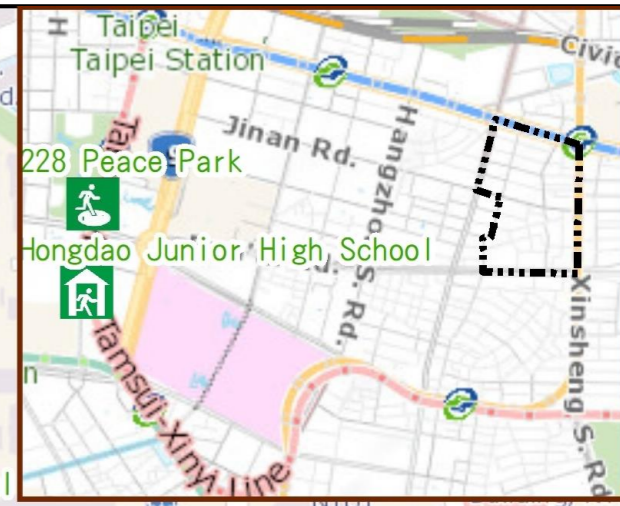

## Evacuation Shelter

Name	228 Peace Park Applicable to earthquake situations
Address	No.3, Ketagalan Blvd.
Capacity	5424
Contact number	02-23032451
Name	Hongdao Junior High School (School for Priority Shelter) Applicable to earthquake situations
Address	No.21, Gongyuan Rd
Capacity	130
Contact number	02-23715520#500
Name	Zhongxiao Elementary School
Address	No.101, Sec. 2, Zhongxiao E. Rd.
Capacity	175
Contact number	02-23918170#814
Name	Chenggong High School
Address	No.71, Sec. 1, Jinan Rd.
Capacity	31
Contact number	02-23216256#231