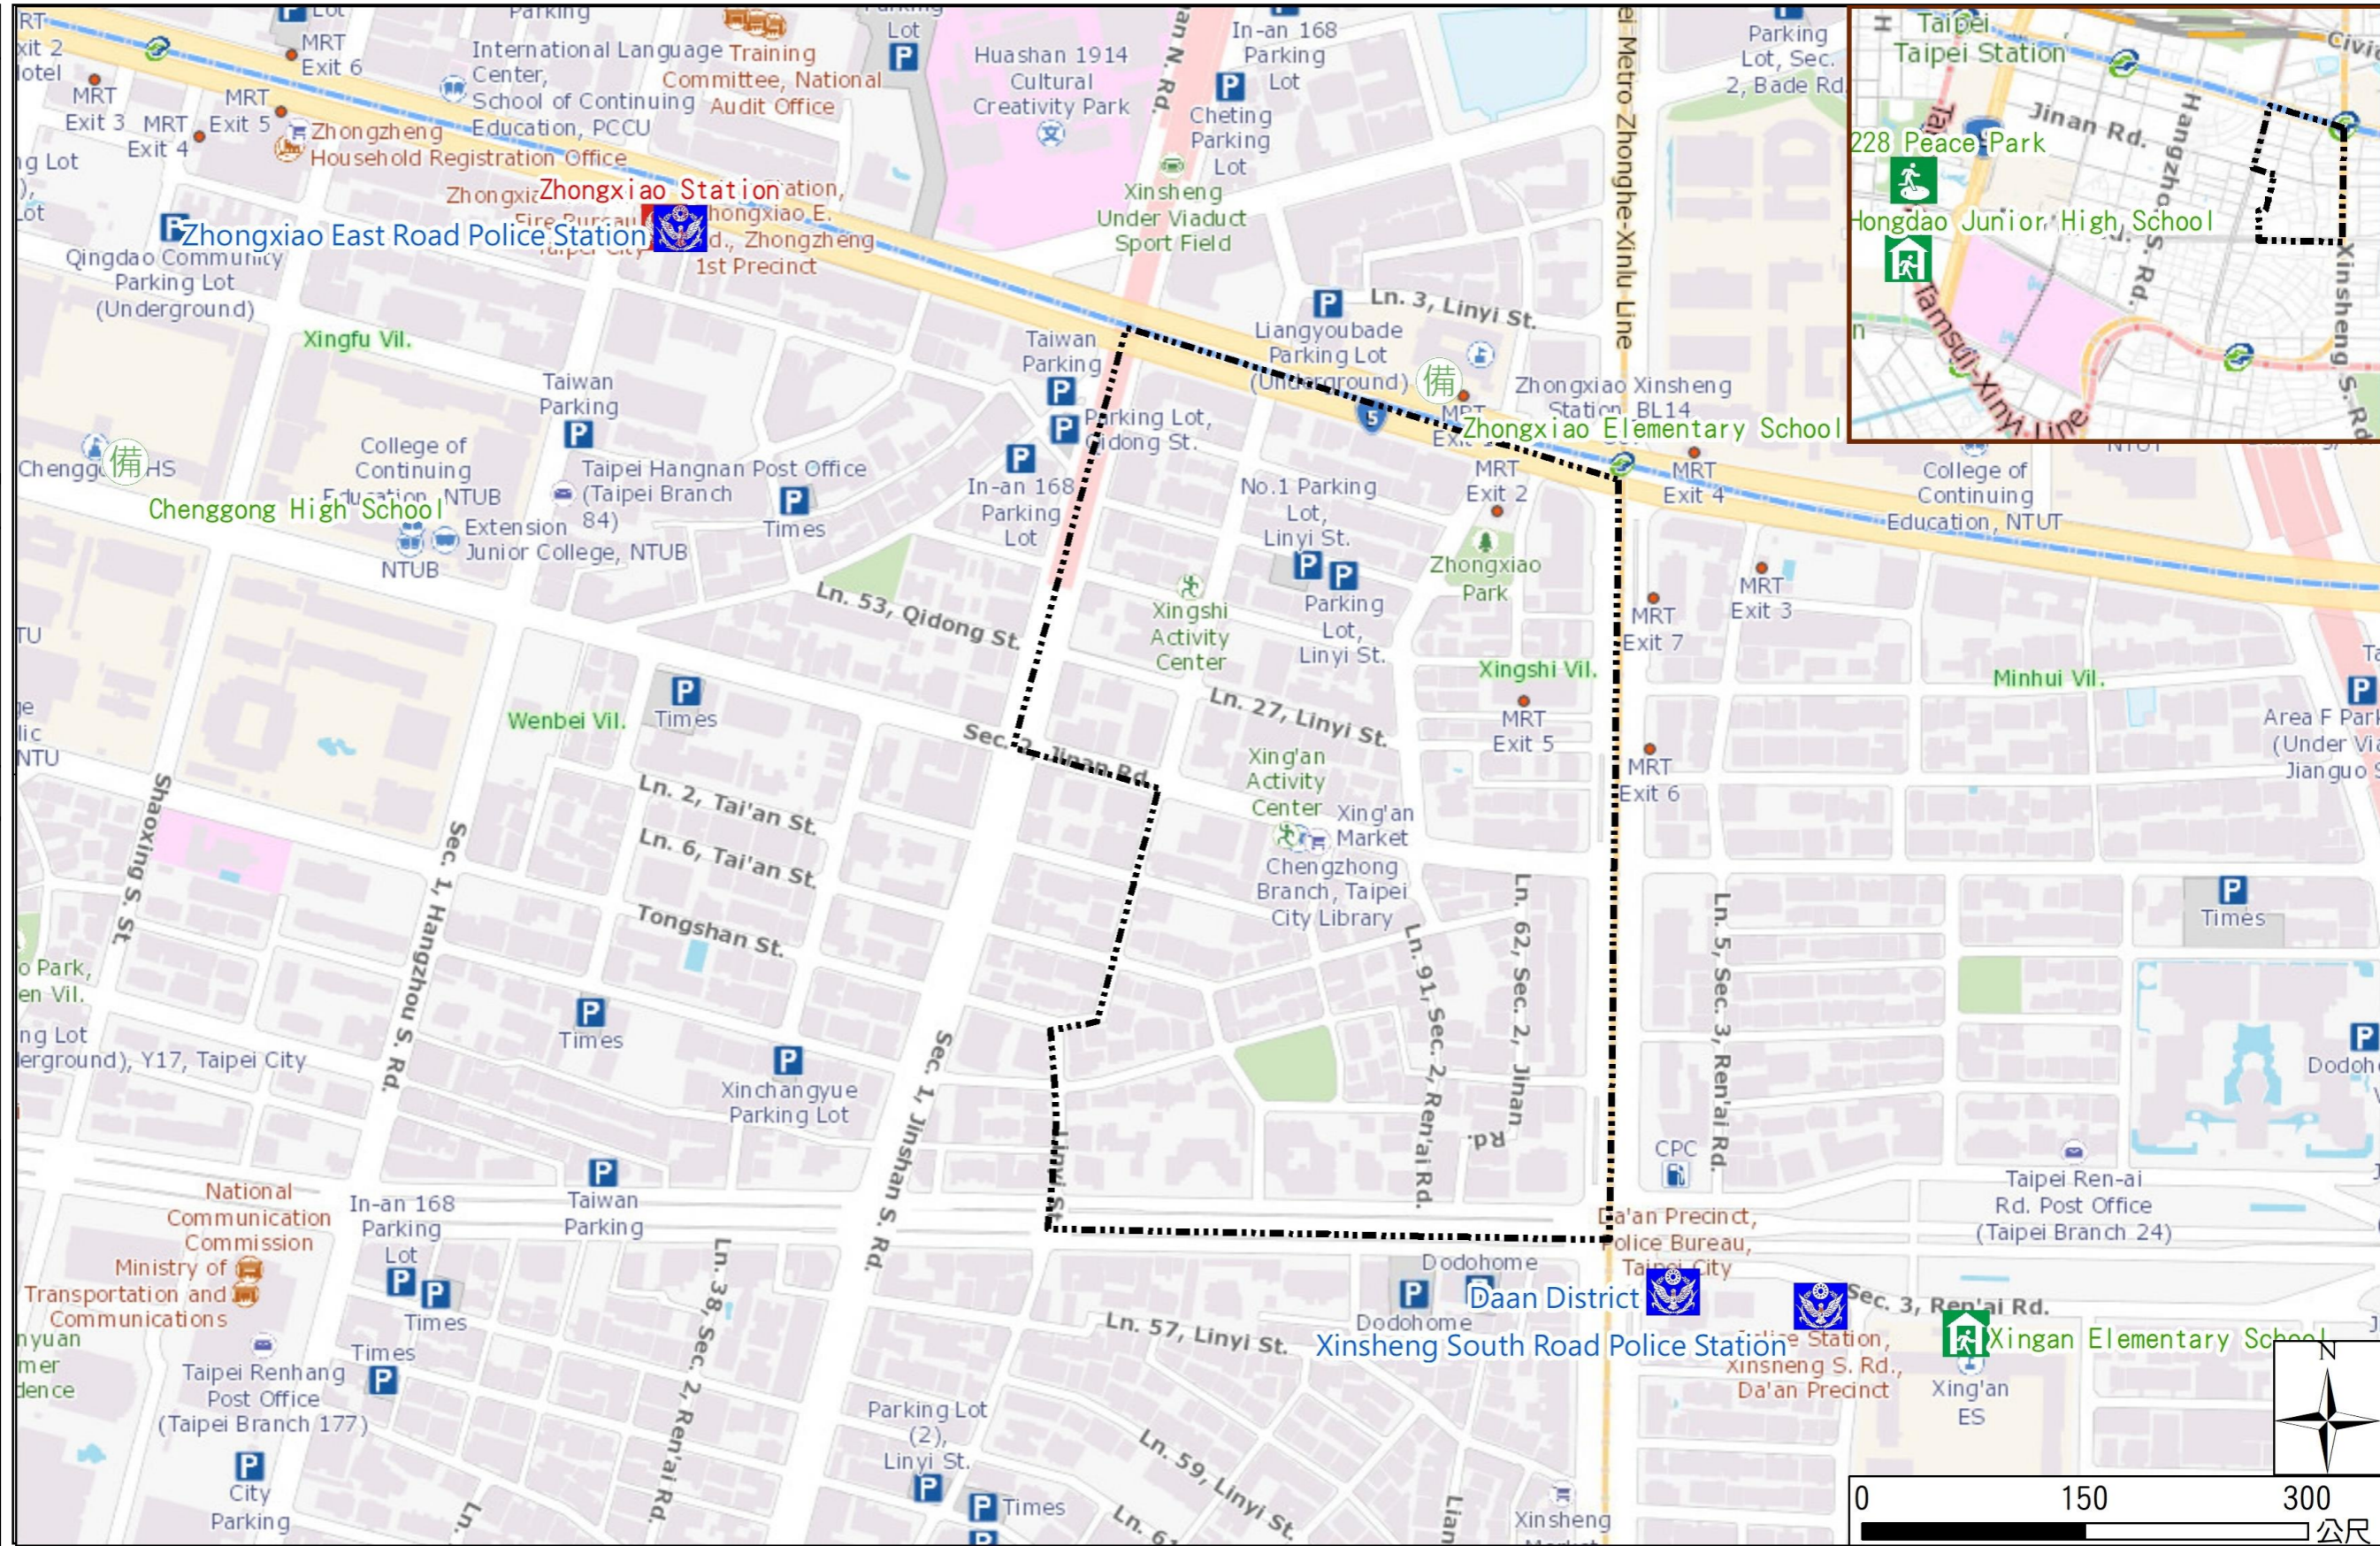

## Evacuation Shelter

Name	228 Peace Park Applicable to earthquake situations
Address	No.3, Ketagalan Blvd.
Capacity	5424
Contact number	02-23032451
Name	Hongdao Junior High School (School for Priority Shelter) Applicable to earthquake situations
Address	No.21, Gongyuan Rd
Capacity	130
Contact number	02-23715520#500
Name	Zhongxiao Elementary School
Address	No.101, Sec. 2, Zhongxiao E. Rd.
Capacity	175
Contact number	02-23918170#814
Name	Chenggong High School
Address	No.71, Sec. 1, Jinan Rd.
Capacity	31
Contact number	02-23216256#231