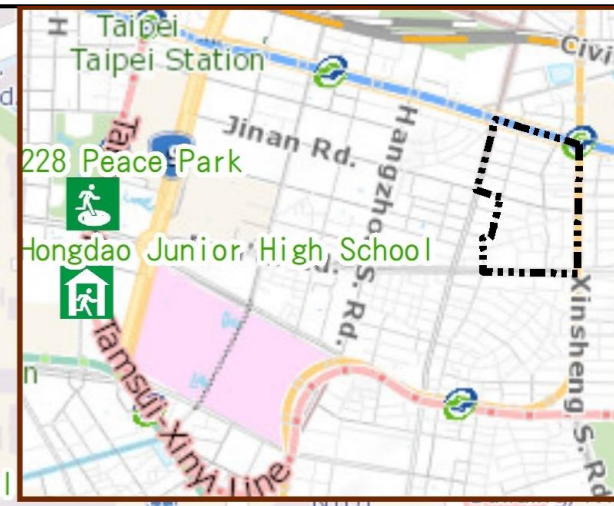

Evacuation Shelter

Name	228 Peace Park Applicable to earthquake situations
Address	No.3, Ketagalan Blvd.
Capacity	5424
Contact number	02-23032451
Name	Hongdao Junior High School (School for Priority Shelter) Applicable to earthquake situations
Address	No.21, Gongyuan Rd
Capacity	130
Contact number	02-23715520#500
Name	Zhongxiao Elementary School
Address	No.101, Sec. 2, Zhongxiao E. Rd.
Capacity	175
Contact number	02-23918170#814
Name	Chenggong High School
Address	No.71, Sec. 1, Jinan Rd.
Capacity	31
Contact number	02-23216256#231