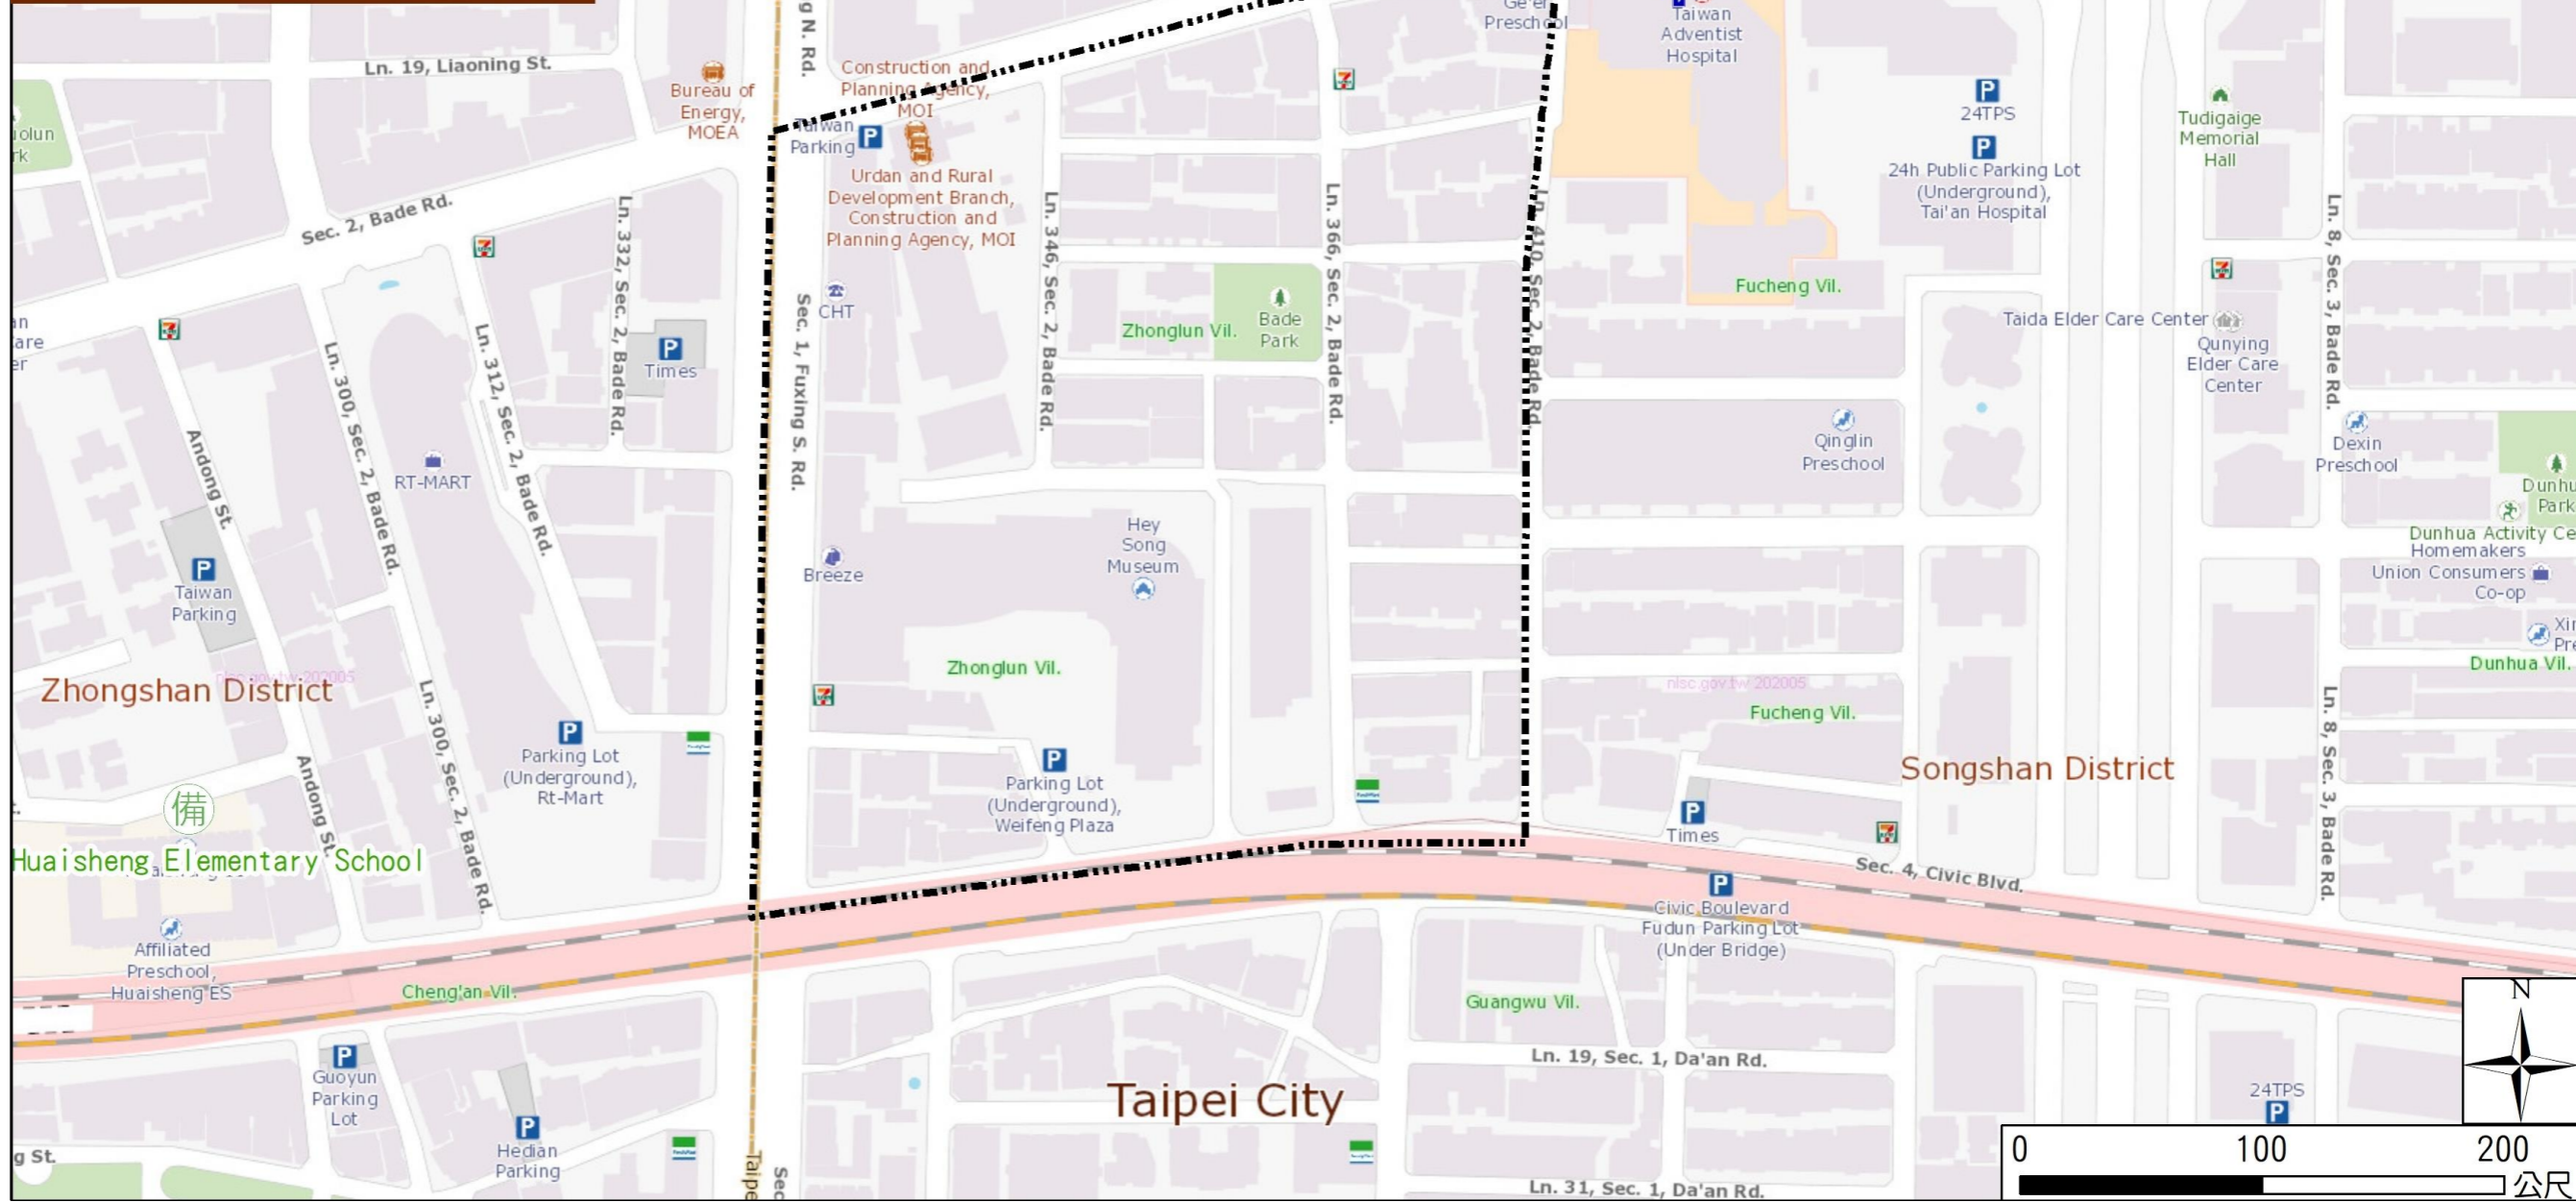

Evacuation Shelter

Name	Mingquan Park
Address	Intersection of Sec. 4, Minquan E. Rd. and Xinzhong St.
Capacity	2465
Contact number	02-25850192
Name	Dunhua Junior High School (School for Priority Shelter)
Address	No.300, Sec. 3, Nanjing E. Rd.
Capacity	253
Contact number	02-87717890#250
Name	Dunhua Elementary School
Address	No.2, Dunhua N. Rd.
Capacity	56
Contact number	02-27414065#130
Name	Minsheng Park
Address	Aly. 4~8, Ln. 36, Sec. 5, Minsheng E. Rd.
Capacity	1554
Contact number	02-25850192