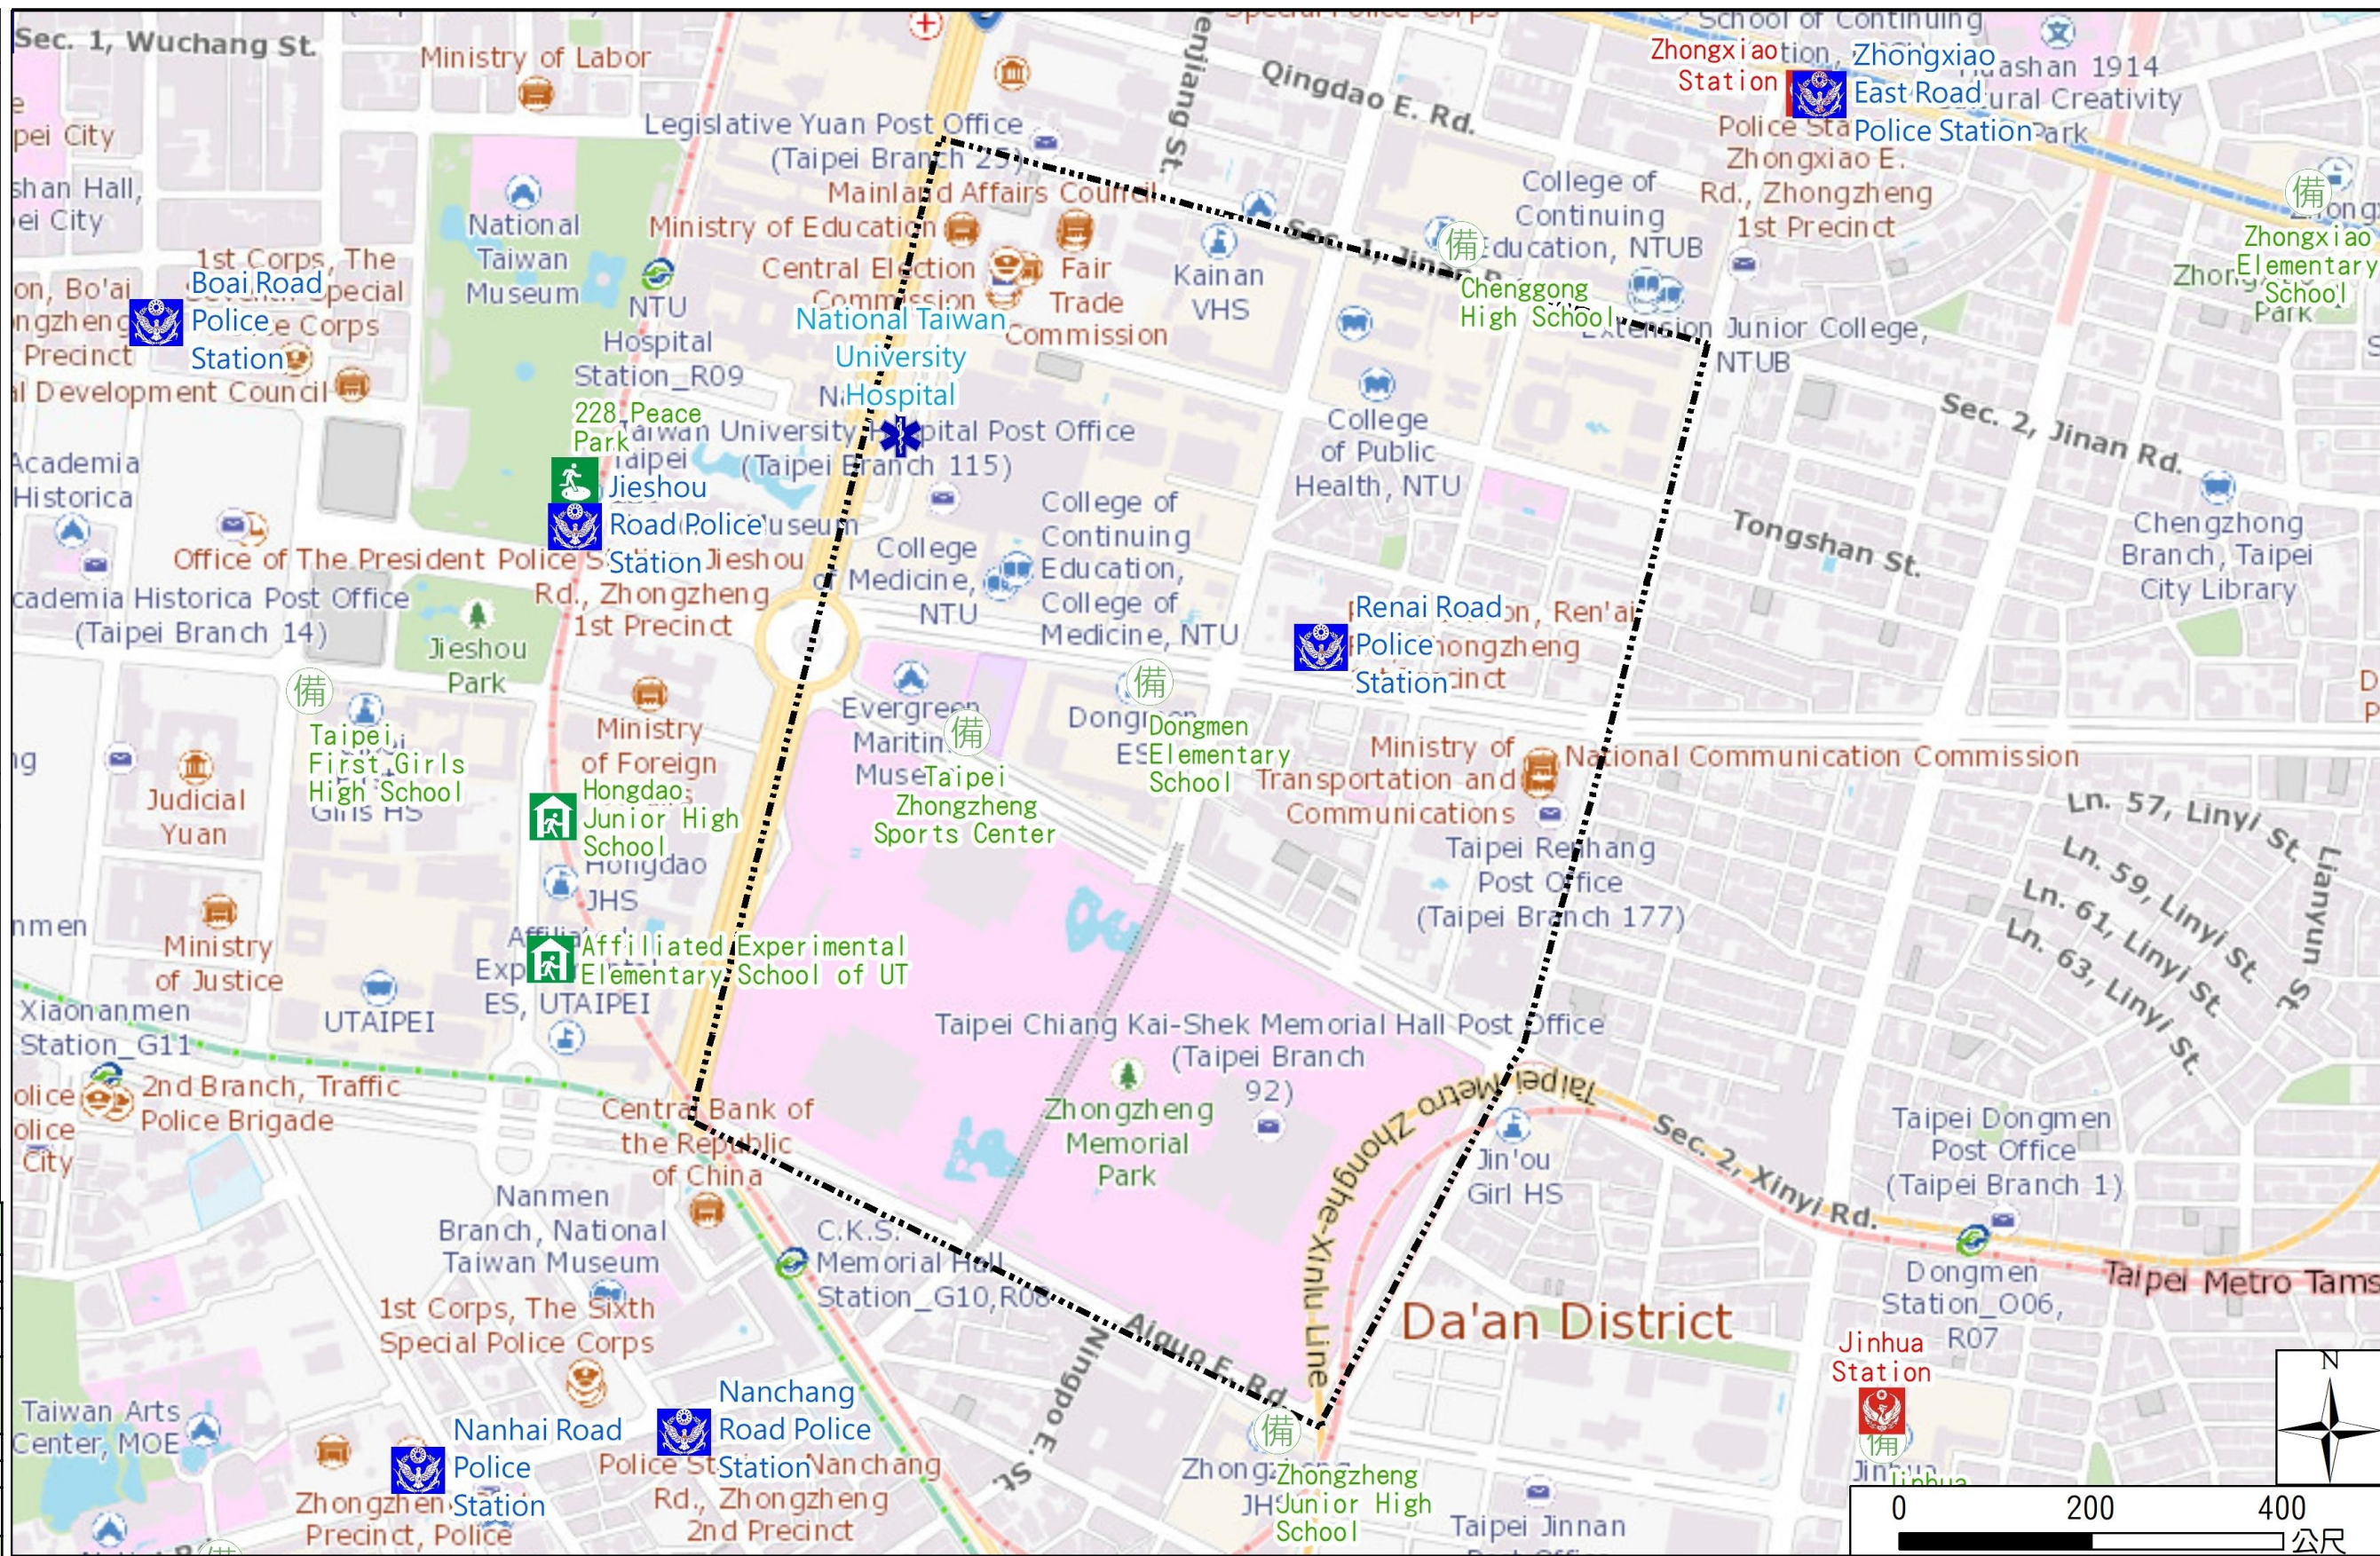

Dongmen Vil., Zhongzheng Dist., Taipei City Evacuation Map

Disaster notification Unit

Taipei Citizen Hotline : 1999
 Fire Department Tel. : 119
 Police Department Tel. : 110
 EOC of Zhongzheng Dist.
 Non-emergency number : 02-23416721
 Emergency number : 02-66179590
 Officer
 Mobile : 0978-865763
 Note: Please call this District's EOC to ensure that the evacuation shelter is open

Disaster Prevention Information Website

Taipei City Disaster Prevention Information Website

Knowledge of disaster prevention

Flood: Vertical evacuation or preventive evacuation
 Earthquake :

More disaster prevention knowledge :
 Taipei City Disaster Prevention Guide