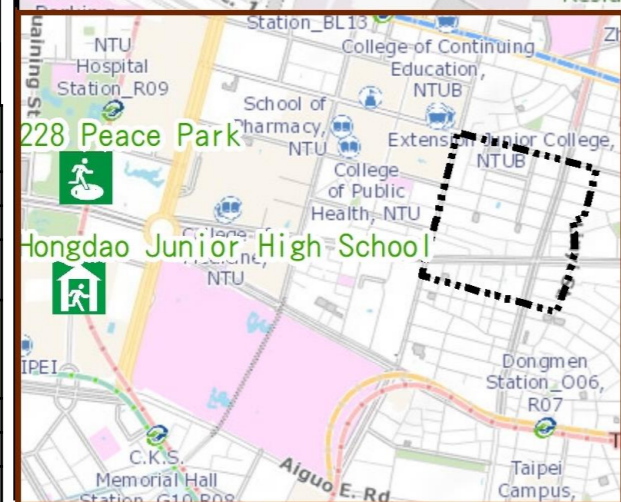

## Evacuation Shelter

Name	228 Peace Park Applicable to earthquake situations
Address	No.3, Ketagalan Blvd.
Capacity	5424
Contact number	02-23032451
Name	Hongdao Junior High School (School for Priority Shelter) Applicable to earthquake situations
Address	No.21, Gongyuan Rd.
Capacity	130
Contact number	02-23715520#500
Name	Chenggong High School
Address	No.71, Sec. 1, Jinan Rd.
Capacity	31
Contact number	02-23216256#231
Name	Dongmen Elementary School
Address	No.2-4, Sec. 1, Ren'ai Rd.
Capacity	100
Contact number	02-23413542#23