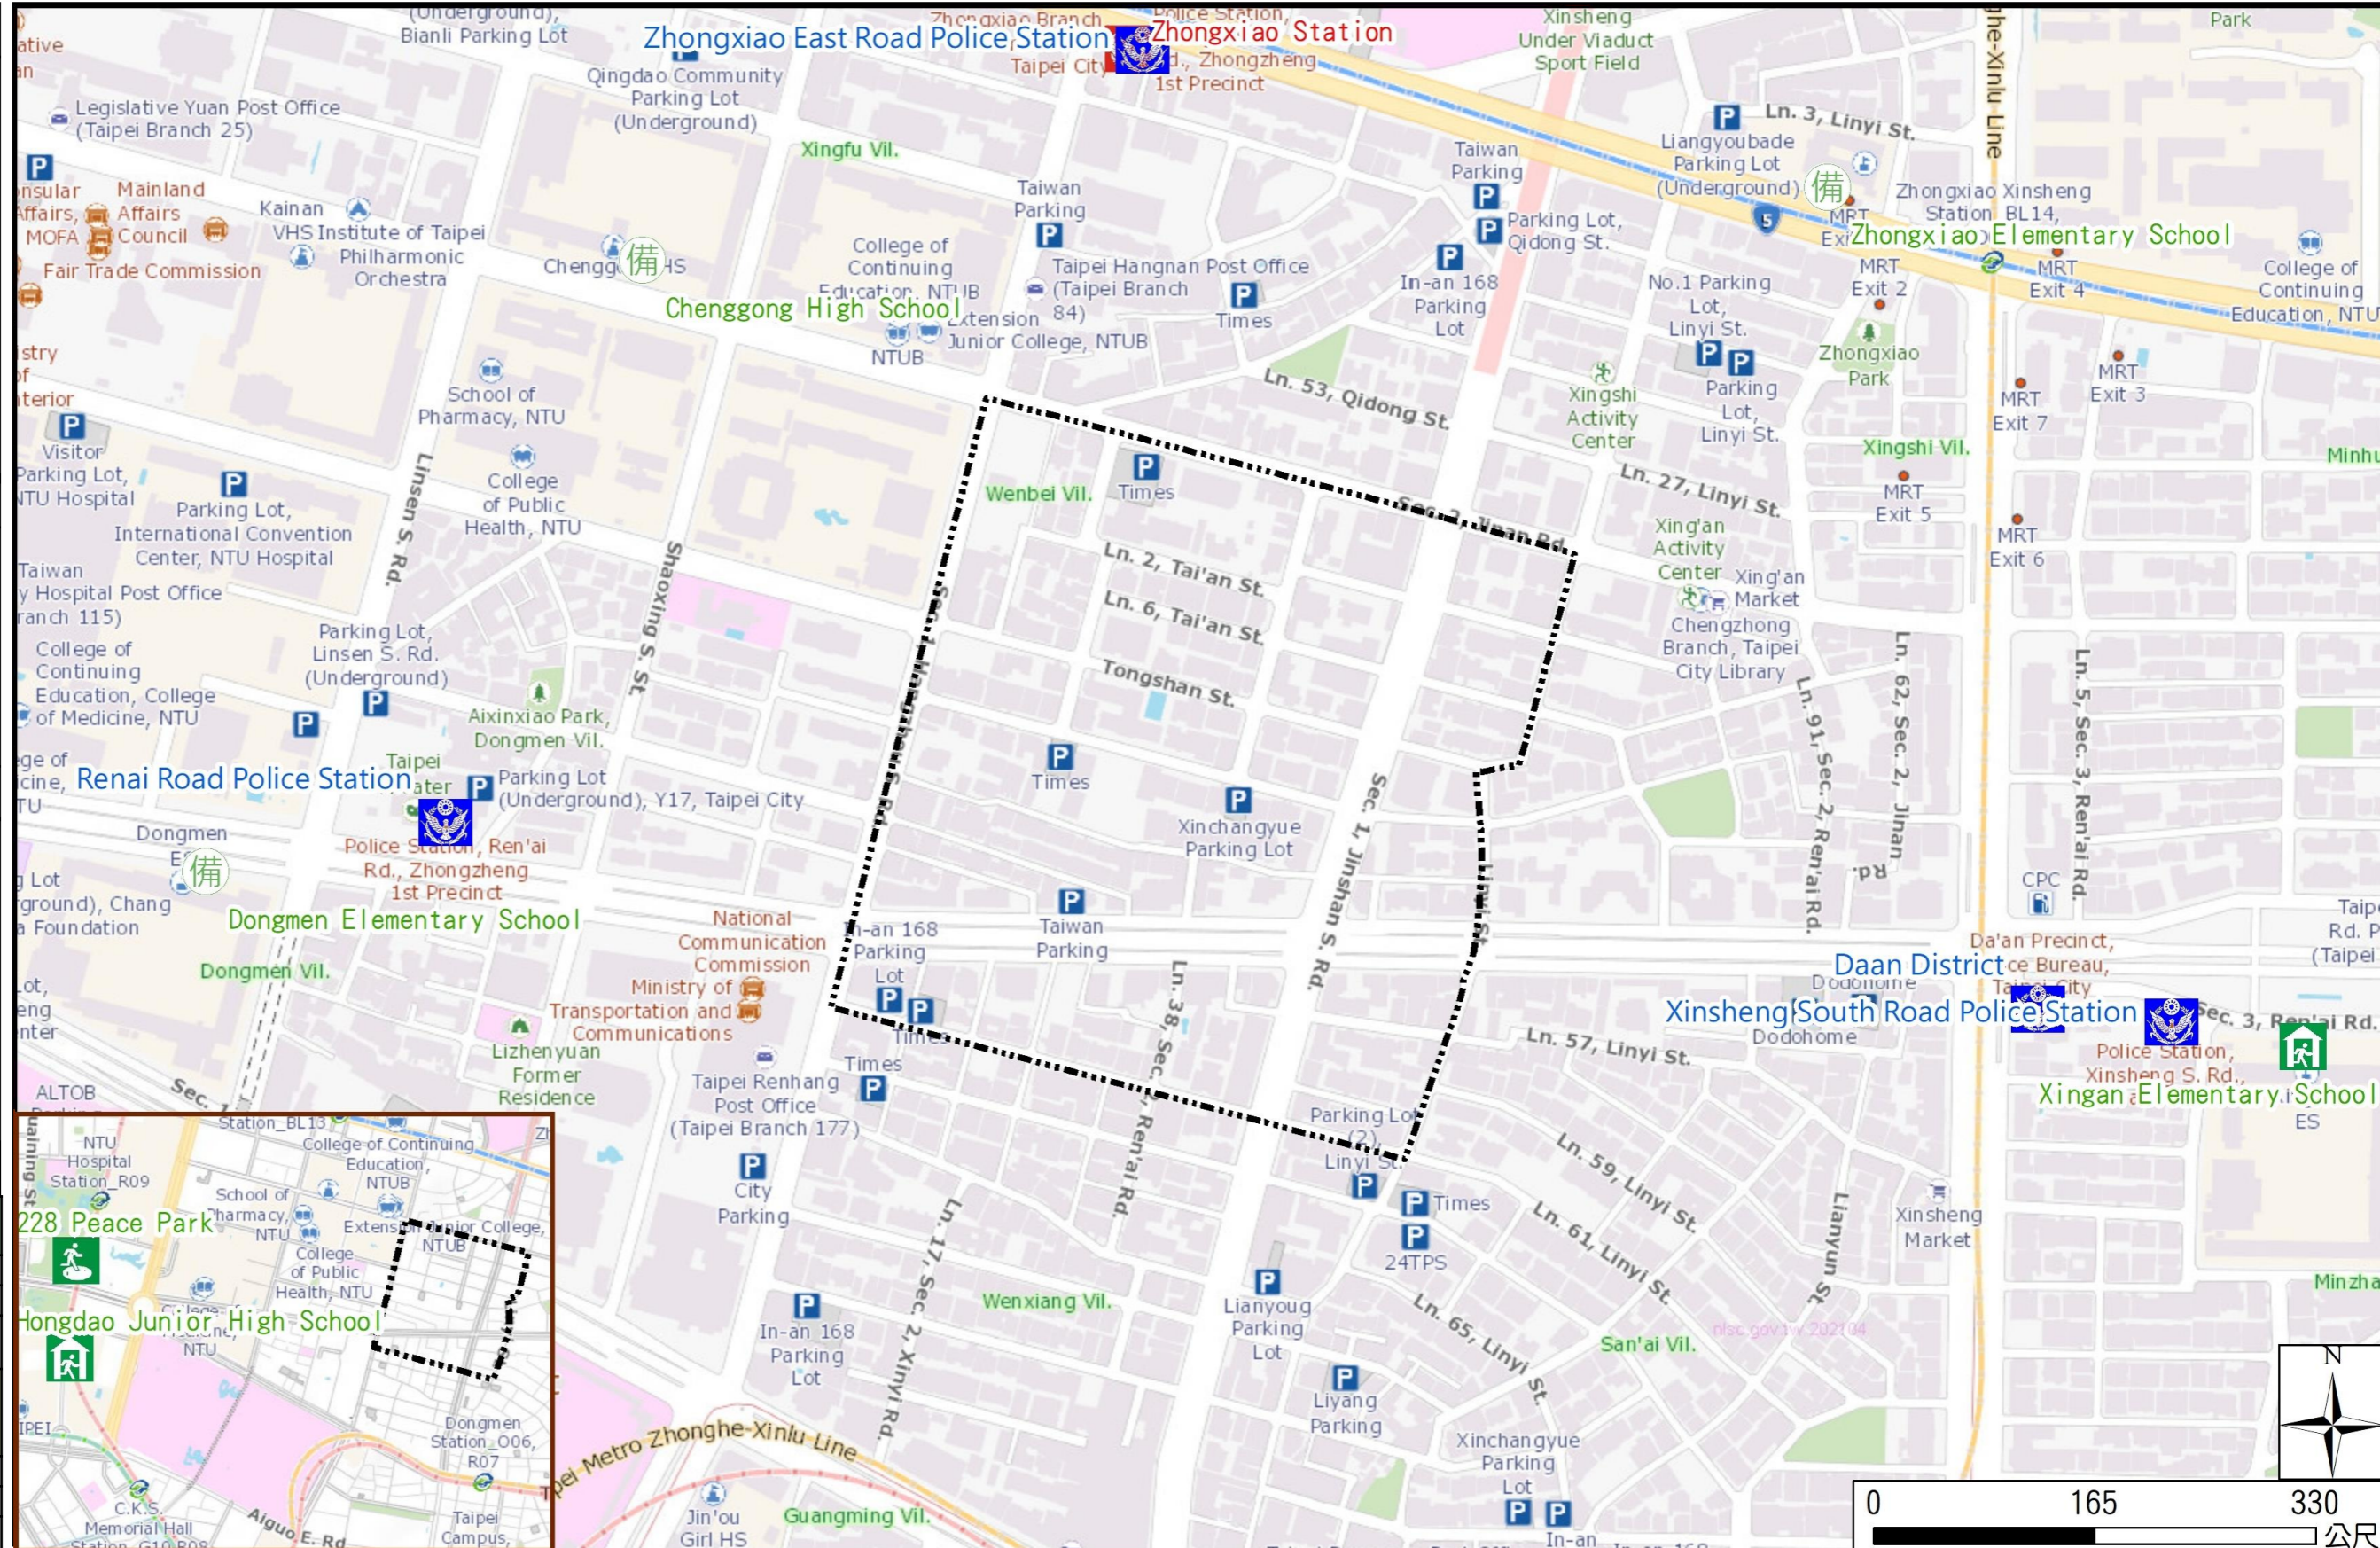

## Evacuation Shelter

Name	228 Peace Park Applicable to earthquake situations
Address	No.3, Ketagalan Blvd.
Capacity	5424
Contact number	02-23032451
Name	Hongdao Junior High School (School for Priority Shelter) Applicable to earthquake situations
Address	No.21, Gongyuan Rd.
Capacity	130
Contact number	02-23715520#500
Name	Chenggong High School
Address	No.71, Sec. 1, Jinan Rd.
Capacity	31
Contact number	02-23216256#231
Name	Dongmen Elementary School
Address	No.2-4, Sec. 1, Ren'ai Rd.
Capacity	100
Contact number	02-23413542#23