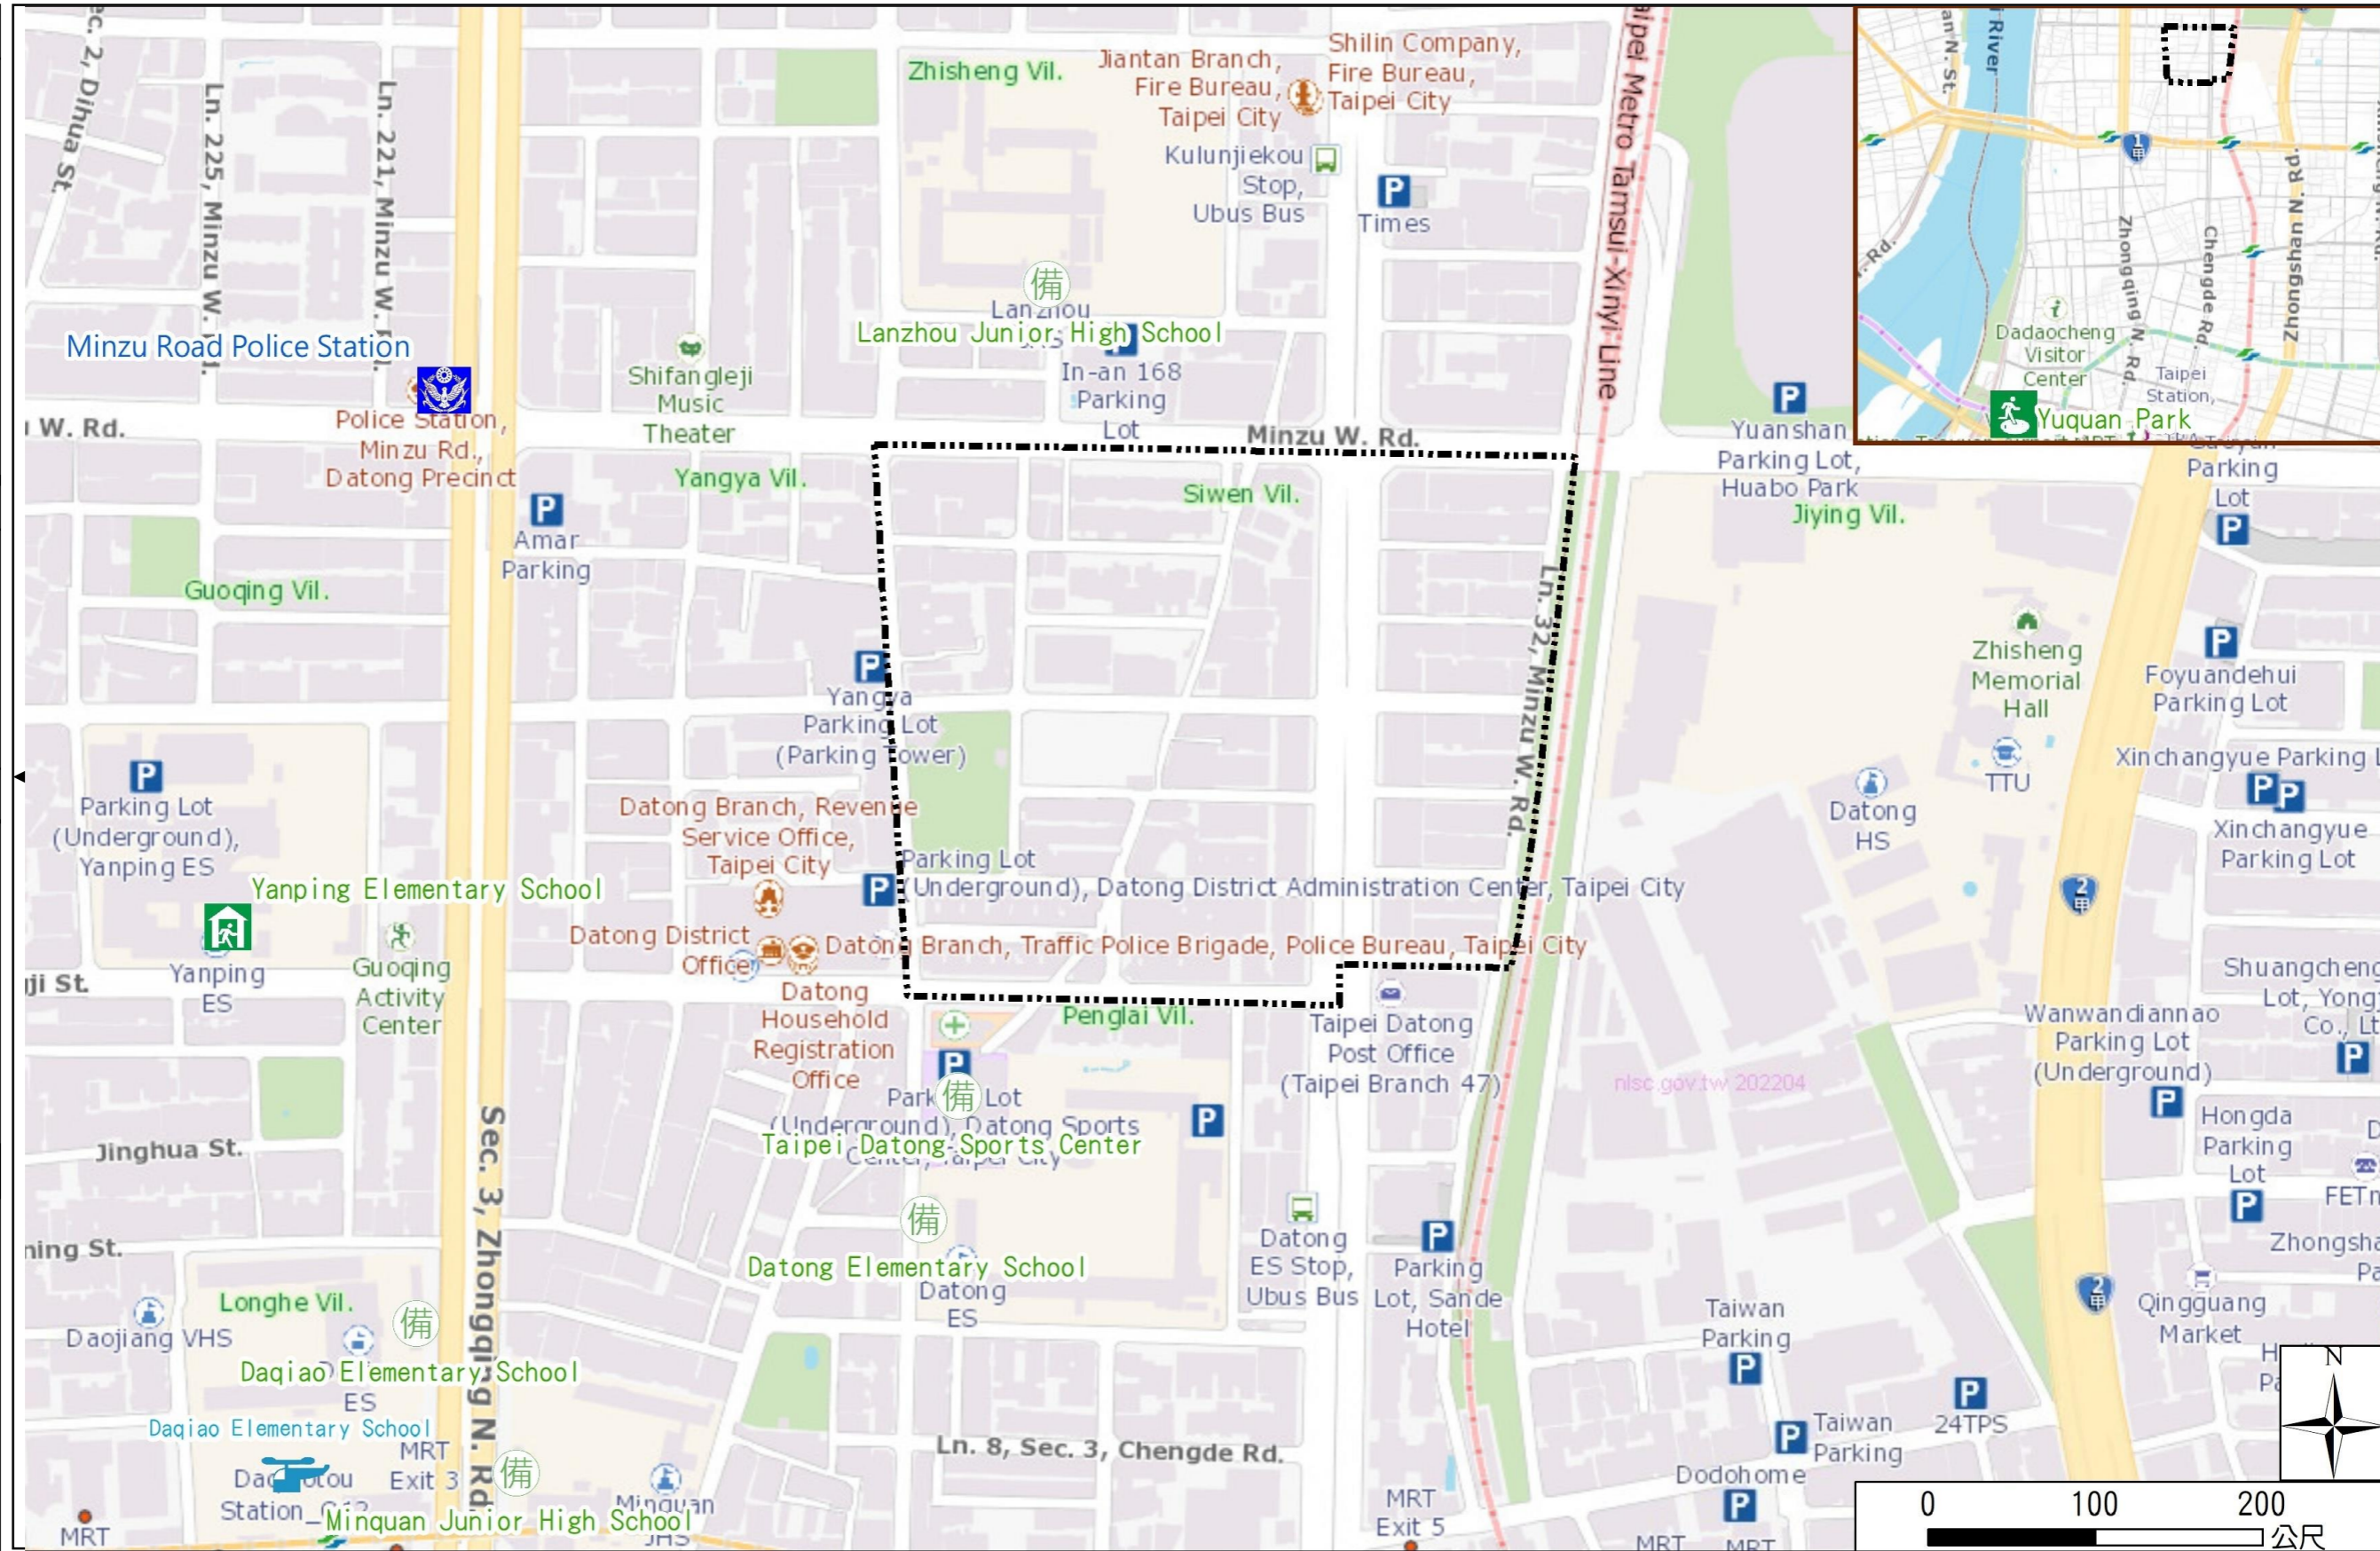

# Siwen Vil., Datong Dist., Taipei City Evacuation Map

## Evacuation Shelter

Name	Yuquan Park Applicable to earthquake situations
Address	No.28, Xining N. Rd.
Capacity	1993
Contact number	02-25850192
Name	Yanping Elementary School (School for Priority Shelter) Applicable to flood situations
Address	No.97, Changji St.
Capacity	88
Contact number	02-25942439#630
Name	Datong Elementary School
Address	No.51, Dalong St.
Capacity	183
Contact number	02-25965407#351
Name	Taipei Datong Sports Center
Address	No.51, Dalong St.
Capacity	300
Contact number	02-2592-0055#822