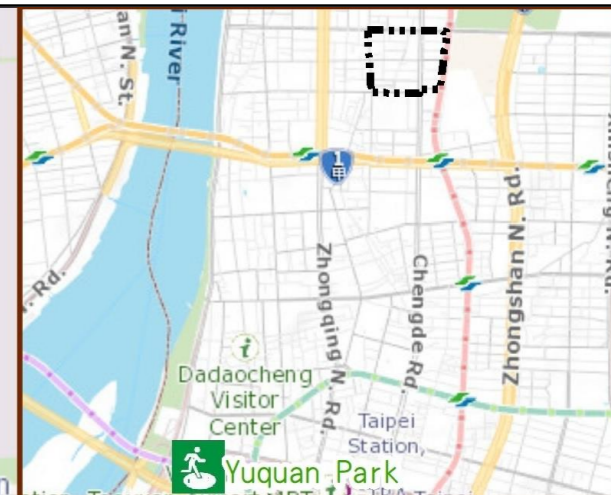

Siwen Vil., Datong Dist., Taipei City Evacuation Map

Disaster notification Unit

Taipei Citizen Hotline : 1999
Fire Department Tel. : 119
Police Department Tel. : 110
EOC of Datong Dist.
Non-emergency number : 02-25975323
Emergency number : 02-66080119
Officer
Mobile : 0988-179-708
Note: Please call this District's EOC to ensure that the evacuation shelter is open

Disaster Prevention Information Website

Taipei City Disaster Prevention Information Website

Knowledge of disaster prevention

Flood: Vertical evacuation or preventive evacuation
Earthquake :

More disaster prevention knowledge :
Taipei City Disaster Prevention Guide

Evacuation Shelter

Name	Yuquan Park Applicable to earthquake situations
Address	No.28, Xining N. Rd.
Capacity	1993
Contact number	02-25850192
Name	Yanping Elementary School (School for Priority Shelter) Applicable to flood situations
Address	No.97, Changji St.
Capacity	88
Contact number	02-25942439#630
Name	Datong Elementary School
Address	No.51, Dalong St.
Capacity	183
Contact number	02-25965407#351
Name	Taipei Datong Sports Center
Address	No.51, Dalong St.
Capacity	300
Contact number	02-2592-0055#822

圖例	里界 Village Boundary	避難收容處所 Evacuation Shelter	防救災單位 Disaster Rescue Resources	重要地標 Landmark
	里界 Village Boundary	室內避難收容處所(優先安置學校) Indoor Evacuation Shelter (School for Priority Shelter)	警察單位 Police Department	直升機起降場 Helicopter Pad
		室外避難收容處所(防災公園) Outdoor Evacuation Shelter (Disaster Prevention Park)	消防單位 Fire Department	重要地標 Landmark
		避難收容處所(備用) Evacuation Shelter (Backup)	急救責任醫院 Designated Hospital (Emergency Medical Treatment)