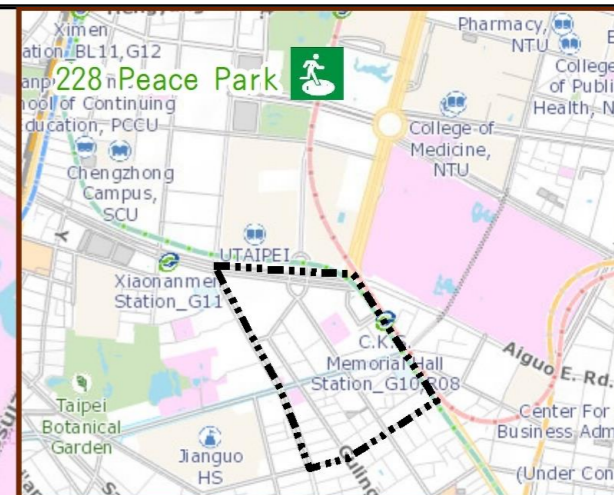

## Evacuation Shelter

Name	228 Peace Park
Address	Applicable to earthquake situations
Capacity	No.3, Ketagalan Blvd.
Contact number	5424
Name	02-23032451
Name	Affiliated Experimental Elementary School of UT (School for Priority Shelter)
Address	Applicable to earthquake situations
Capacity	No.29, Gongyuan Rd.
Contact number	157
Name	02-23110395#840
Name	Jianguo High School
Address	No.56, Nanhai Rd.
Capacity	300
Contact number	02-23034381#501
Name	Zhongzheng Junior High School
Address	No.158, Aiguo E. Rd.
Capacity	300
Contact number	02-23916697#501