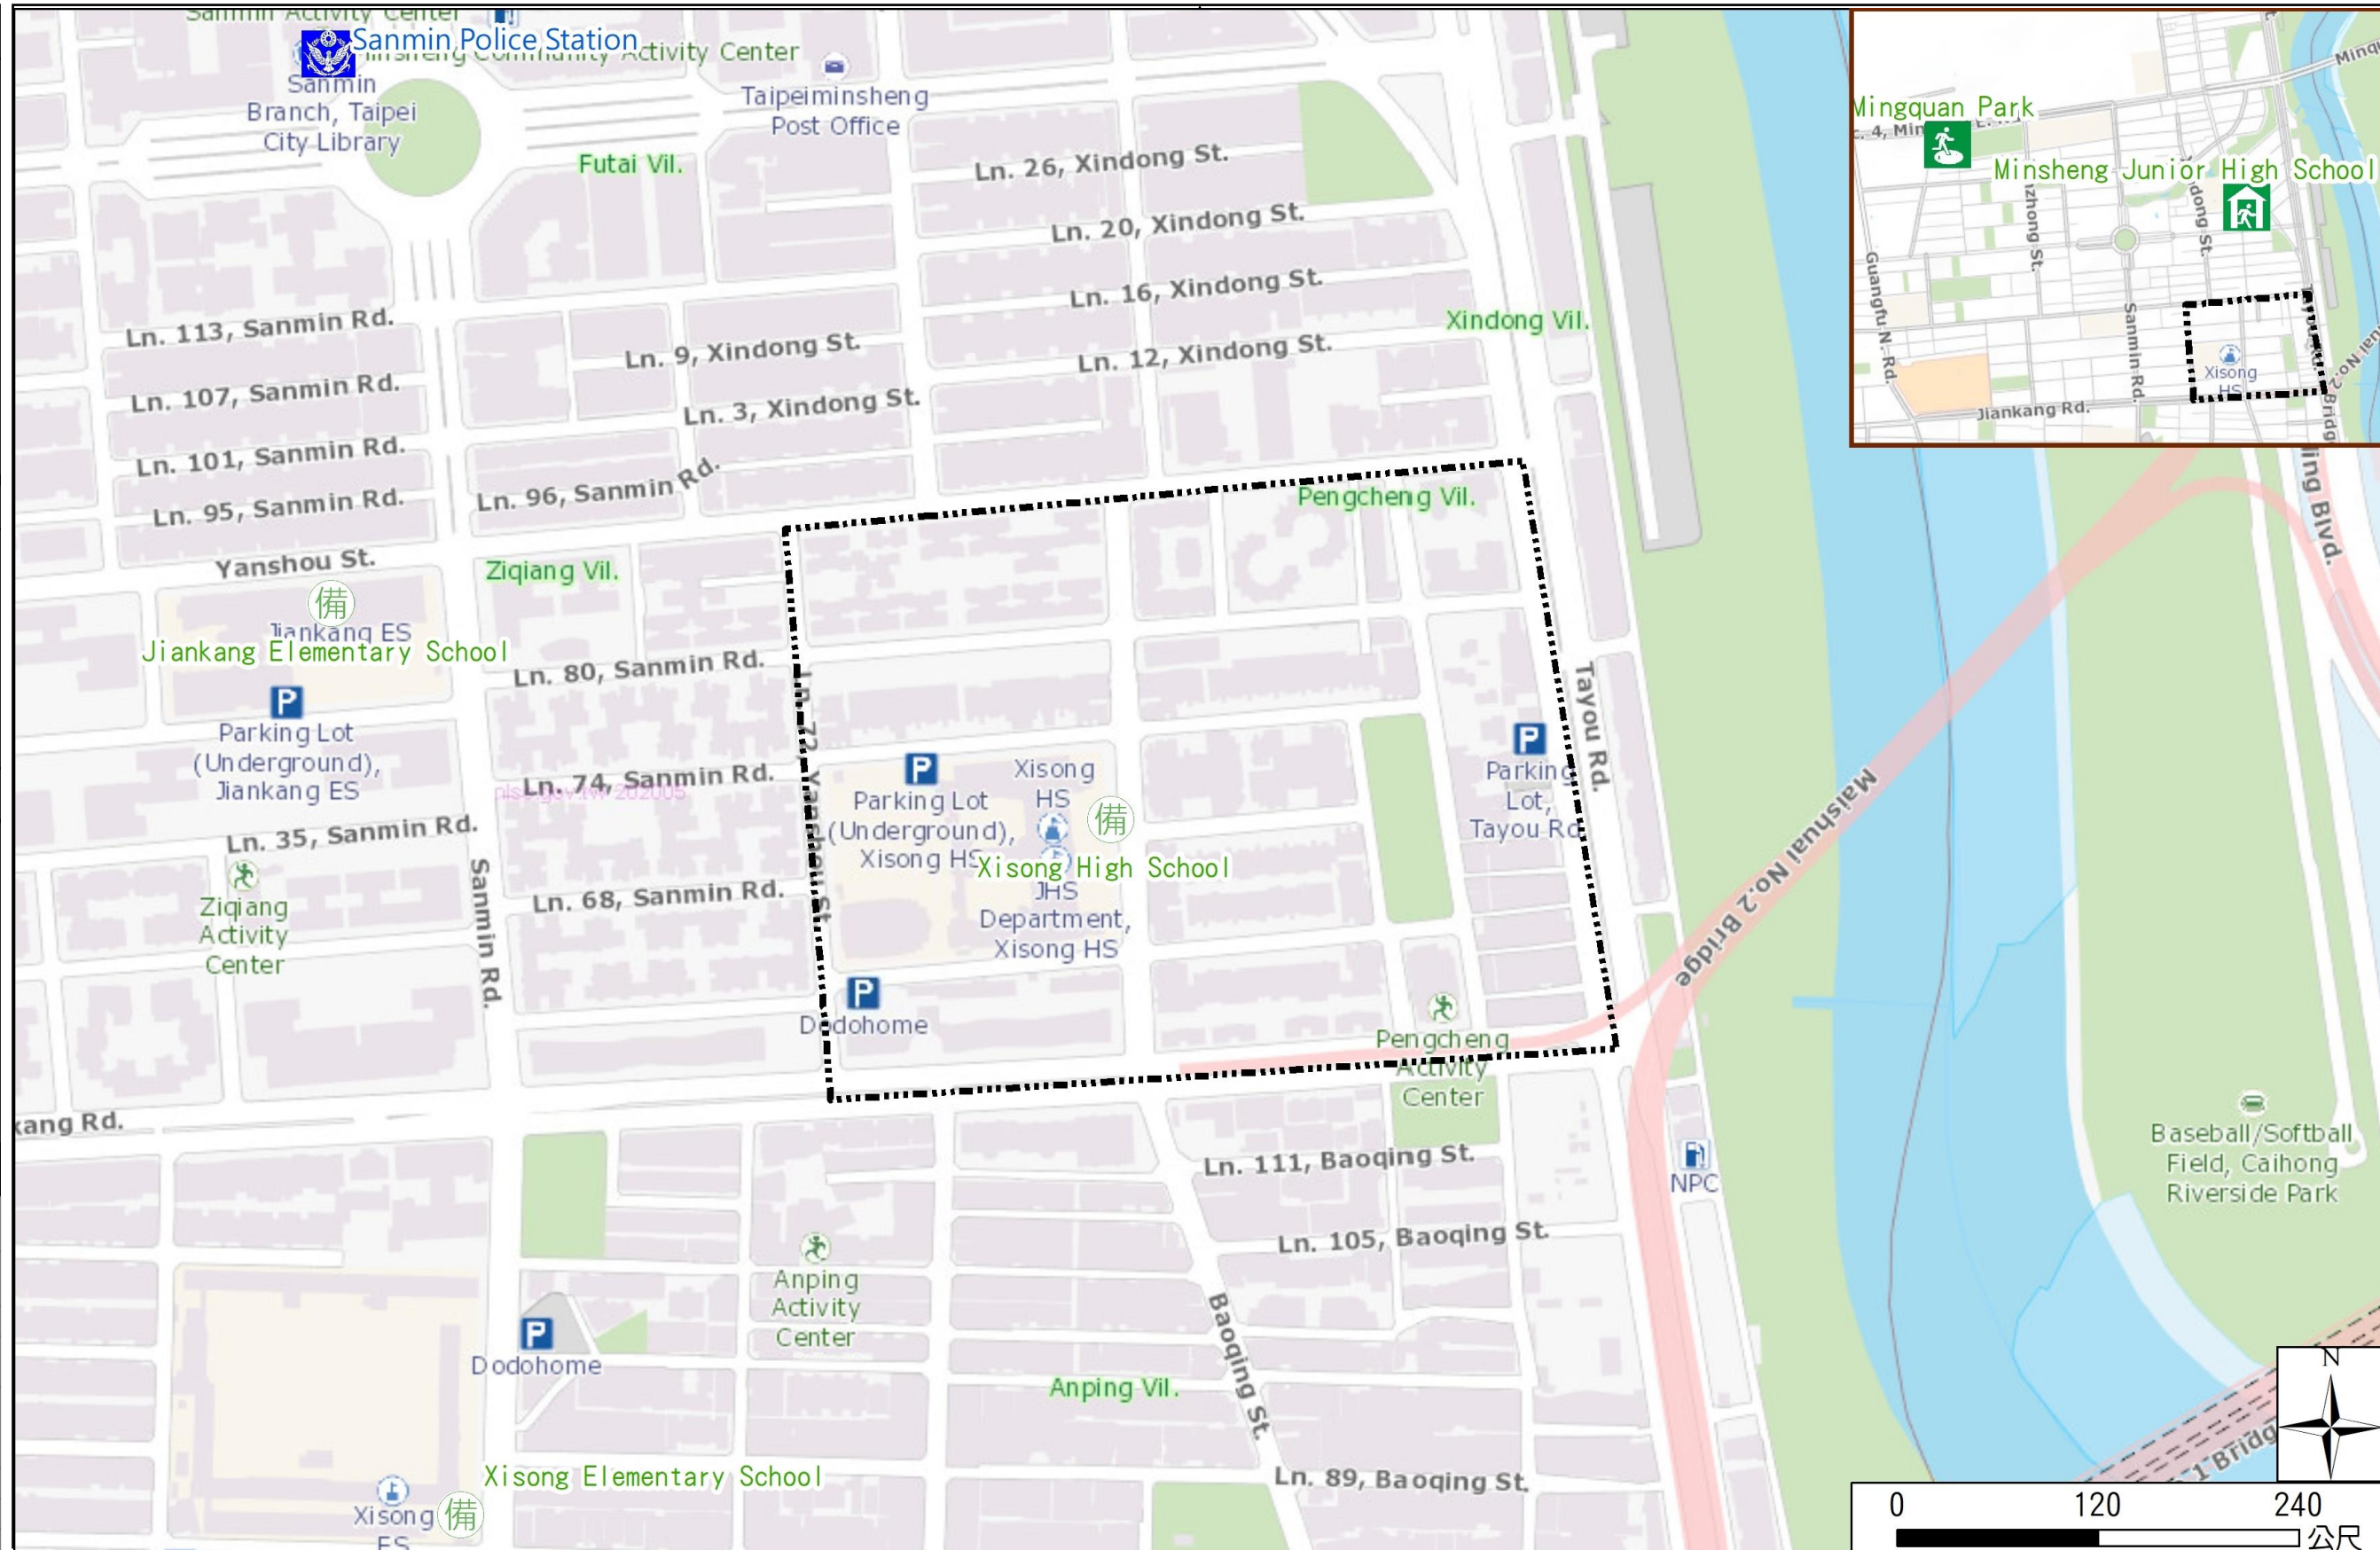

Pengcheng Vil., Songshan Dist., Taipei City Evacuation Map

Disaster notification Unit

Taipei Citizen Hotline : 1999
 Fire Department Tel. : 119
 Police Department Tel. : 110
 EOC of Songshan Dist.
 Non-emergency number : 02-87878787
 Emergency number : 02-66150119
 Officer
 Mobile : 0988-179570
 Note: Please call this District's EOC to ensure that the evacuation shelter is open

Disaster Prevention Information Website

Taipei City Disaster Prevention Information Website

Knowledge of disaster prevention

Flood: Vertical evacuation or preventive evacuation
 Earthquake :

More disaster prevention knowledge :
 Taipei City Disaster Prevention Guide

Evacuation Shelter

Name	Mingquan Park Applicable to earthquake situations
Address	Intersection of Sec. 4, Minquan E. Rd. and Xinzhong St.
Capacity	2465
Contact number	02-25850192
Name	Minsheng Junior High School (School for Priority Shelter) Applicable to earthquake situations
Address	No.1, Ln. 30, Xindong St.
Capacity	161
Contact number	02-27653433#300
Name	Xisong High School
Address	No.7, Ln. 325, Jiankang Rd.
Capacity	255
Contact number	02-25286618#113
Name	Jiankang Elementary School
Address	No.168, Yanshou St.
Capacity	150
Contact number	02-25282814#131