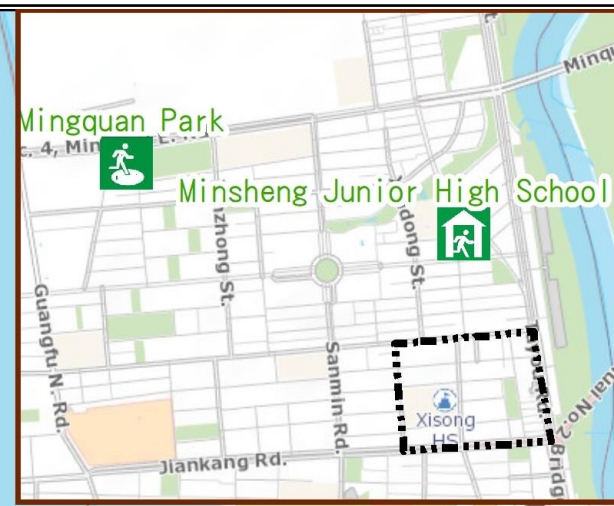

Evacuation Shelter

Name	Mingquan Park Applicable to earthquake situations
Address	Intersection of Sec. 4, Minquan E. Rd. and Xinzhong St.
Capacity	2465
Contact number	02-25850192
Name	Minsheng Junior High School (School for Priority Shelter) Applicable to earthquake situations
Address	No.1, Ln. 30, Xindong St.
Capacity	161
Contact number	02-27653433#300
Name	Xisong High School
Address	No.7, Ln. 325, Jiankang Rd.
Capacity	255
Contact number	02-25286618#113
Name	Jiankang Elementary School
Address	No.168, Yanshou St.
Capacity	150
Contact number	02-25282814#131