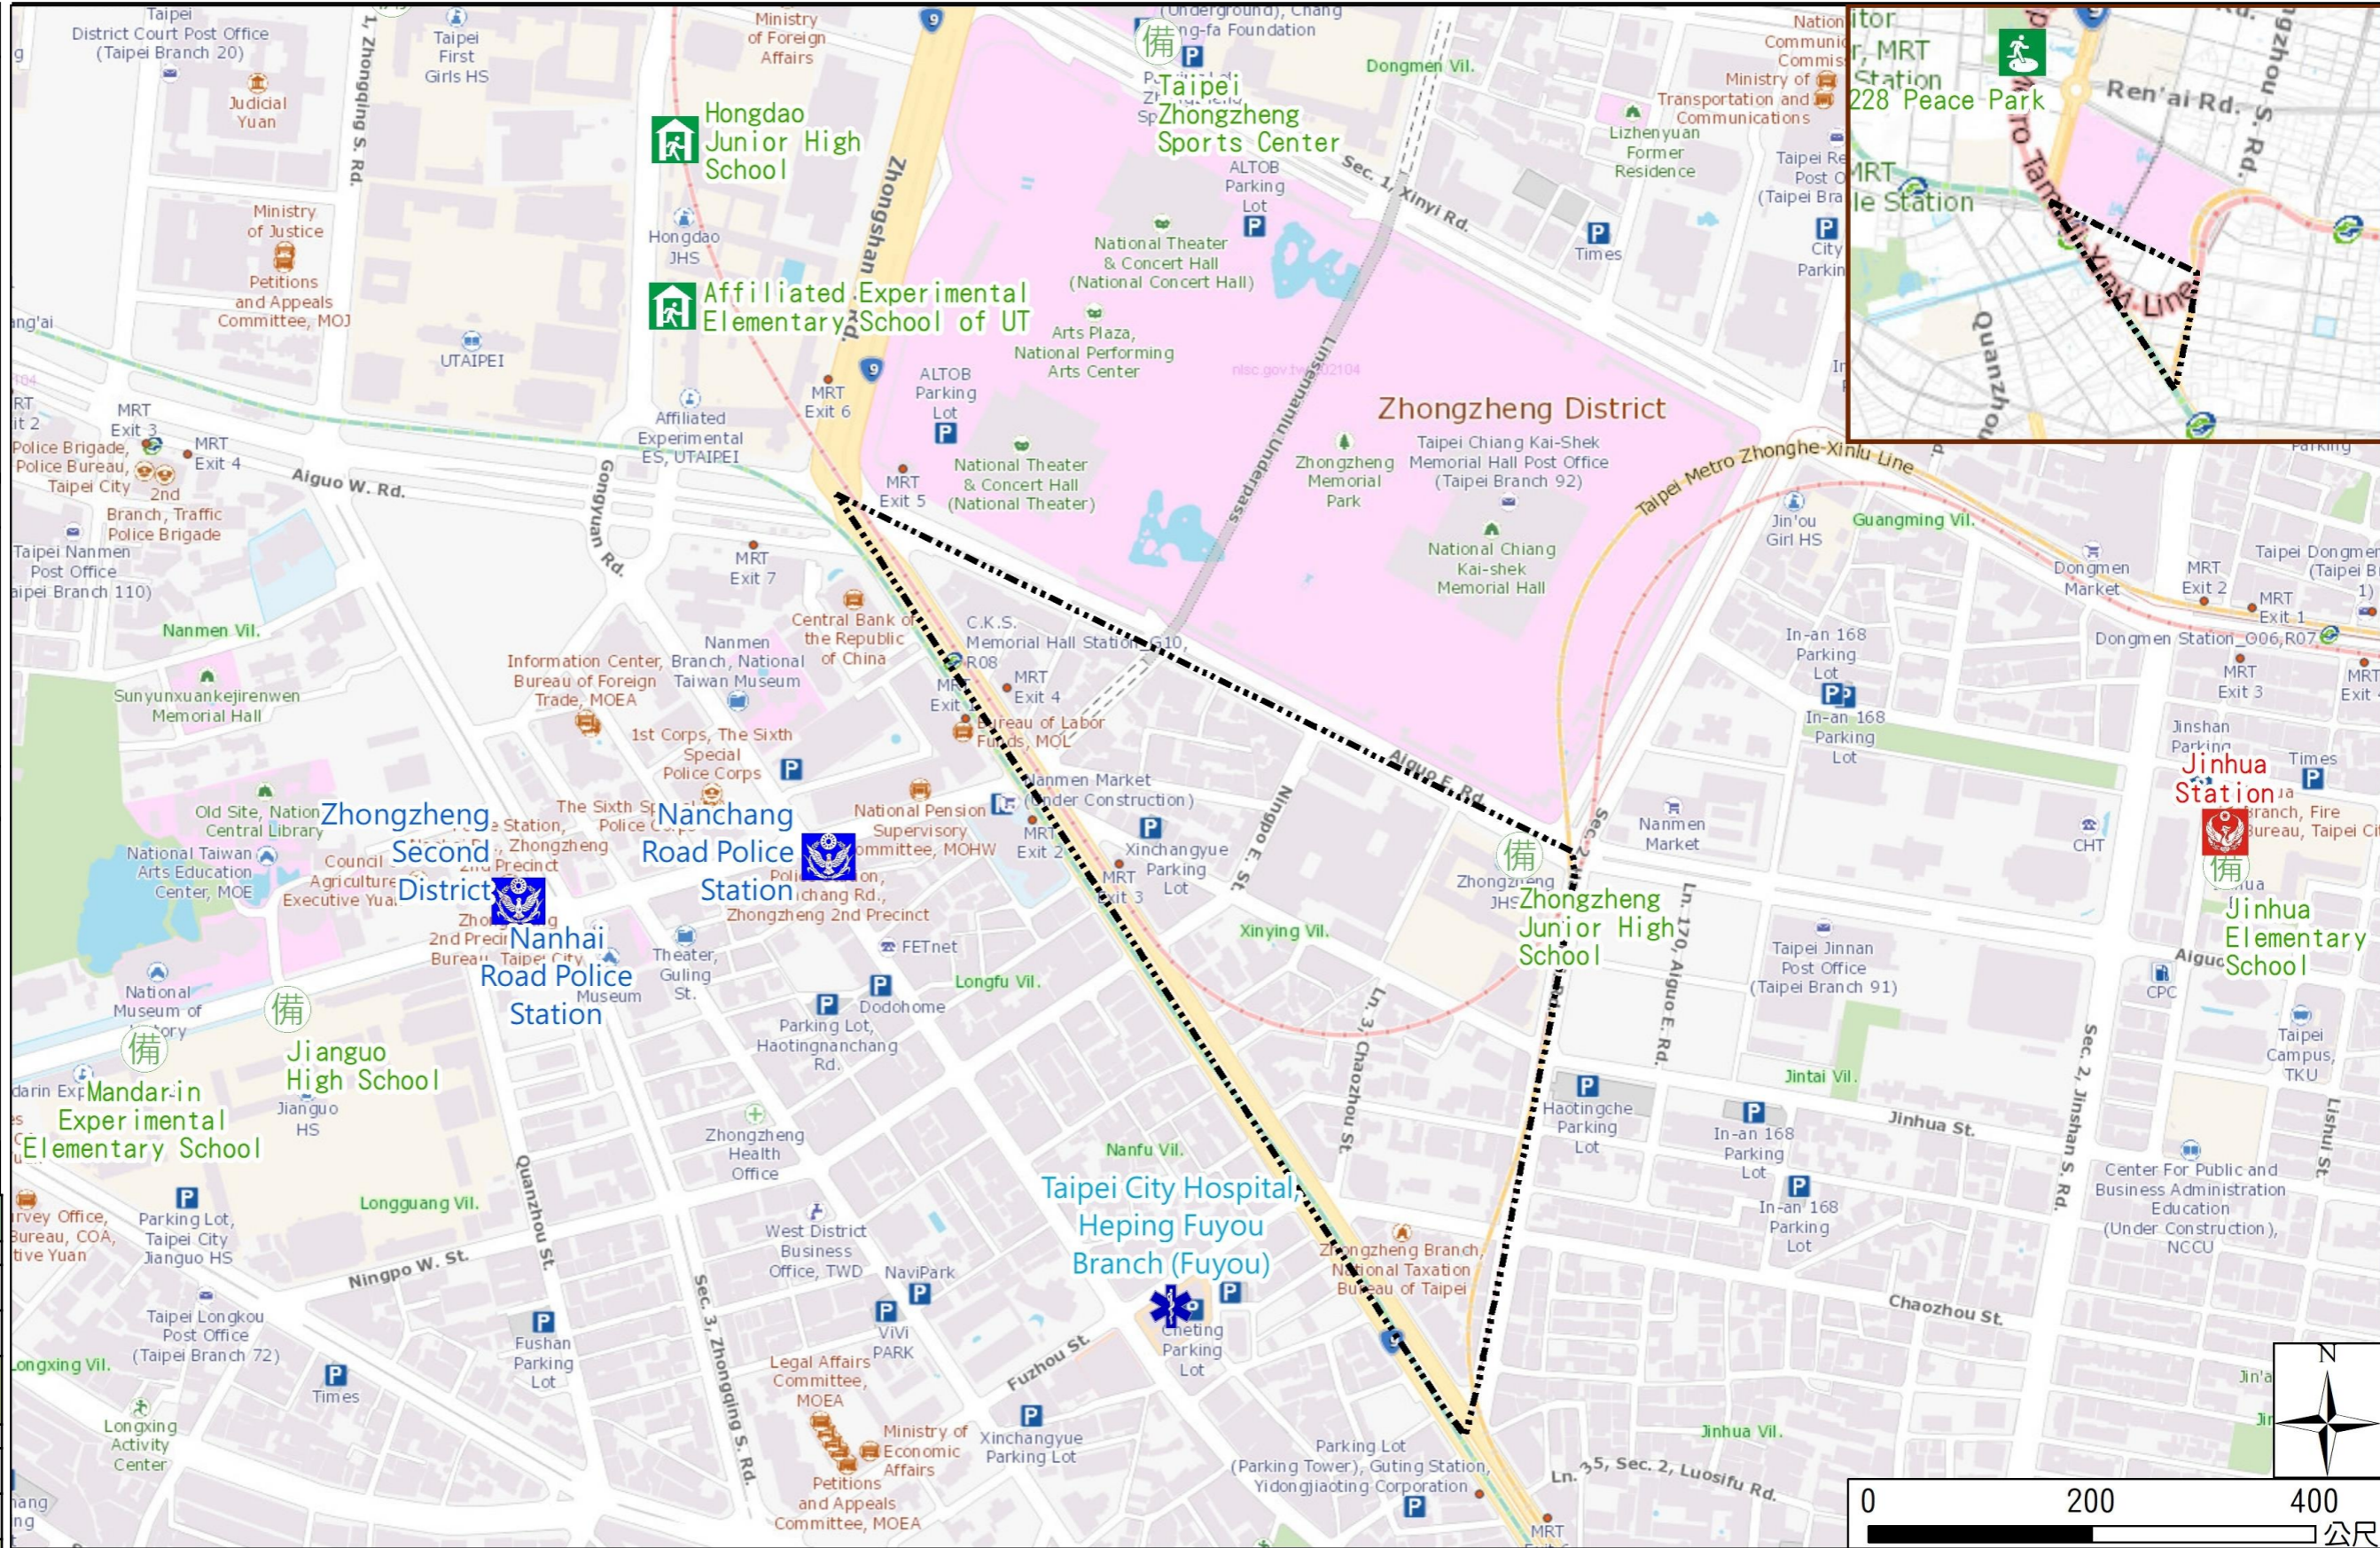

Disaster Prevention Information Website

Taipei City Disaster Prevention Information Website

Knowledge of disaster prevention

Flood: Vertical evacuation or preventive evacuation
 Earthquake :

More disaster prevention knowledge :
 Taipei City Disaster Prevention Guide

Evacuation Shelter

Name	228 Peace Park Applicable to earthquake situations
Address	No.3, Ketagalan Blvd.
Capacity	5424
Contact number	02-23032451
Name	Affiliated Experimental Elementary School of UT (School for Priority Shelter) Applicable to earthquake situations
Address	No.29, Gongyuan Rd.
Capacity	157
Contact number	02-23110395#840
Name	Hongdao Junior High School (School for Priority Shelter) Applicable to earthquake situations
Address	No.21, Gongyuan Rd.
Capacity	130
Contact number	02-23715520#500
Name	Zhongzheng Junior High School
Address	No.158, Aiguo E. Rd.
Capacity	300
Contact number	02-23916697#501