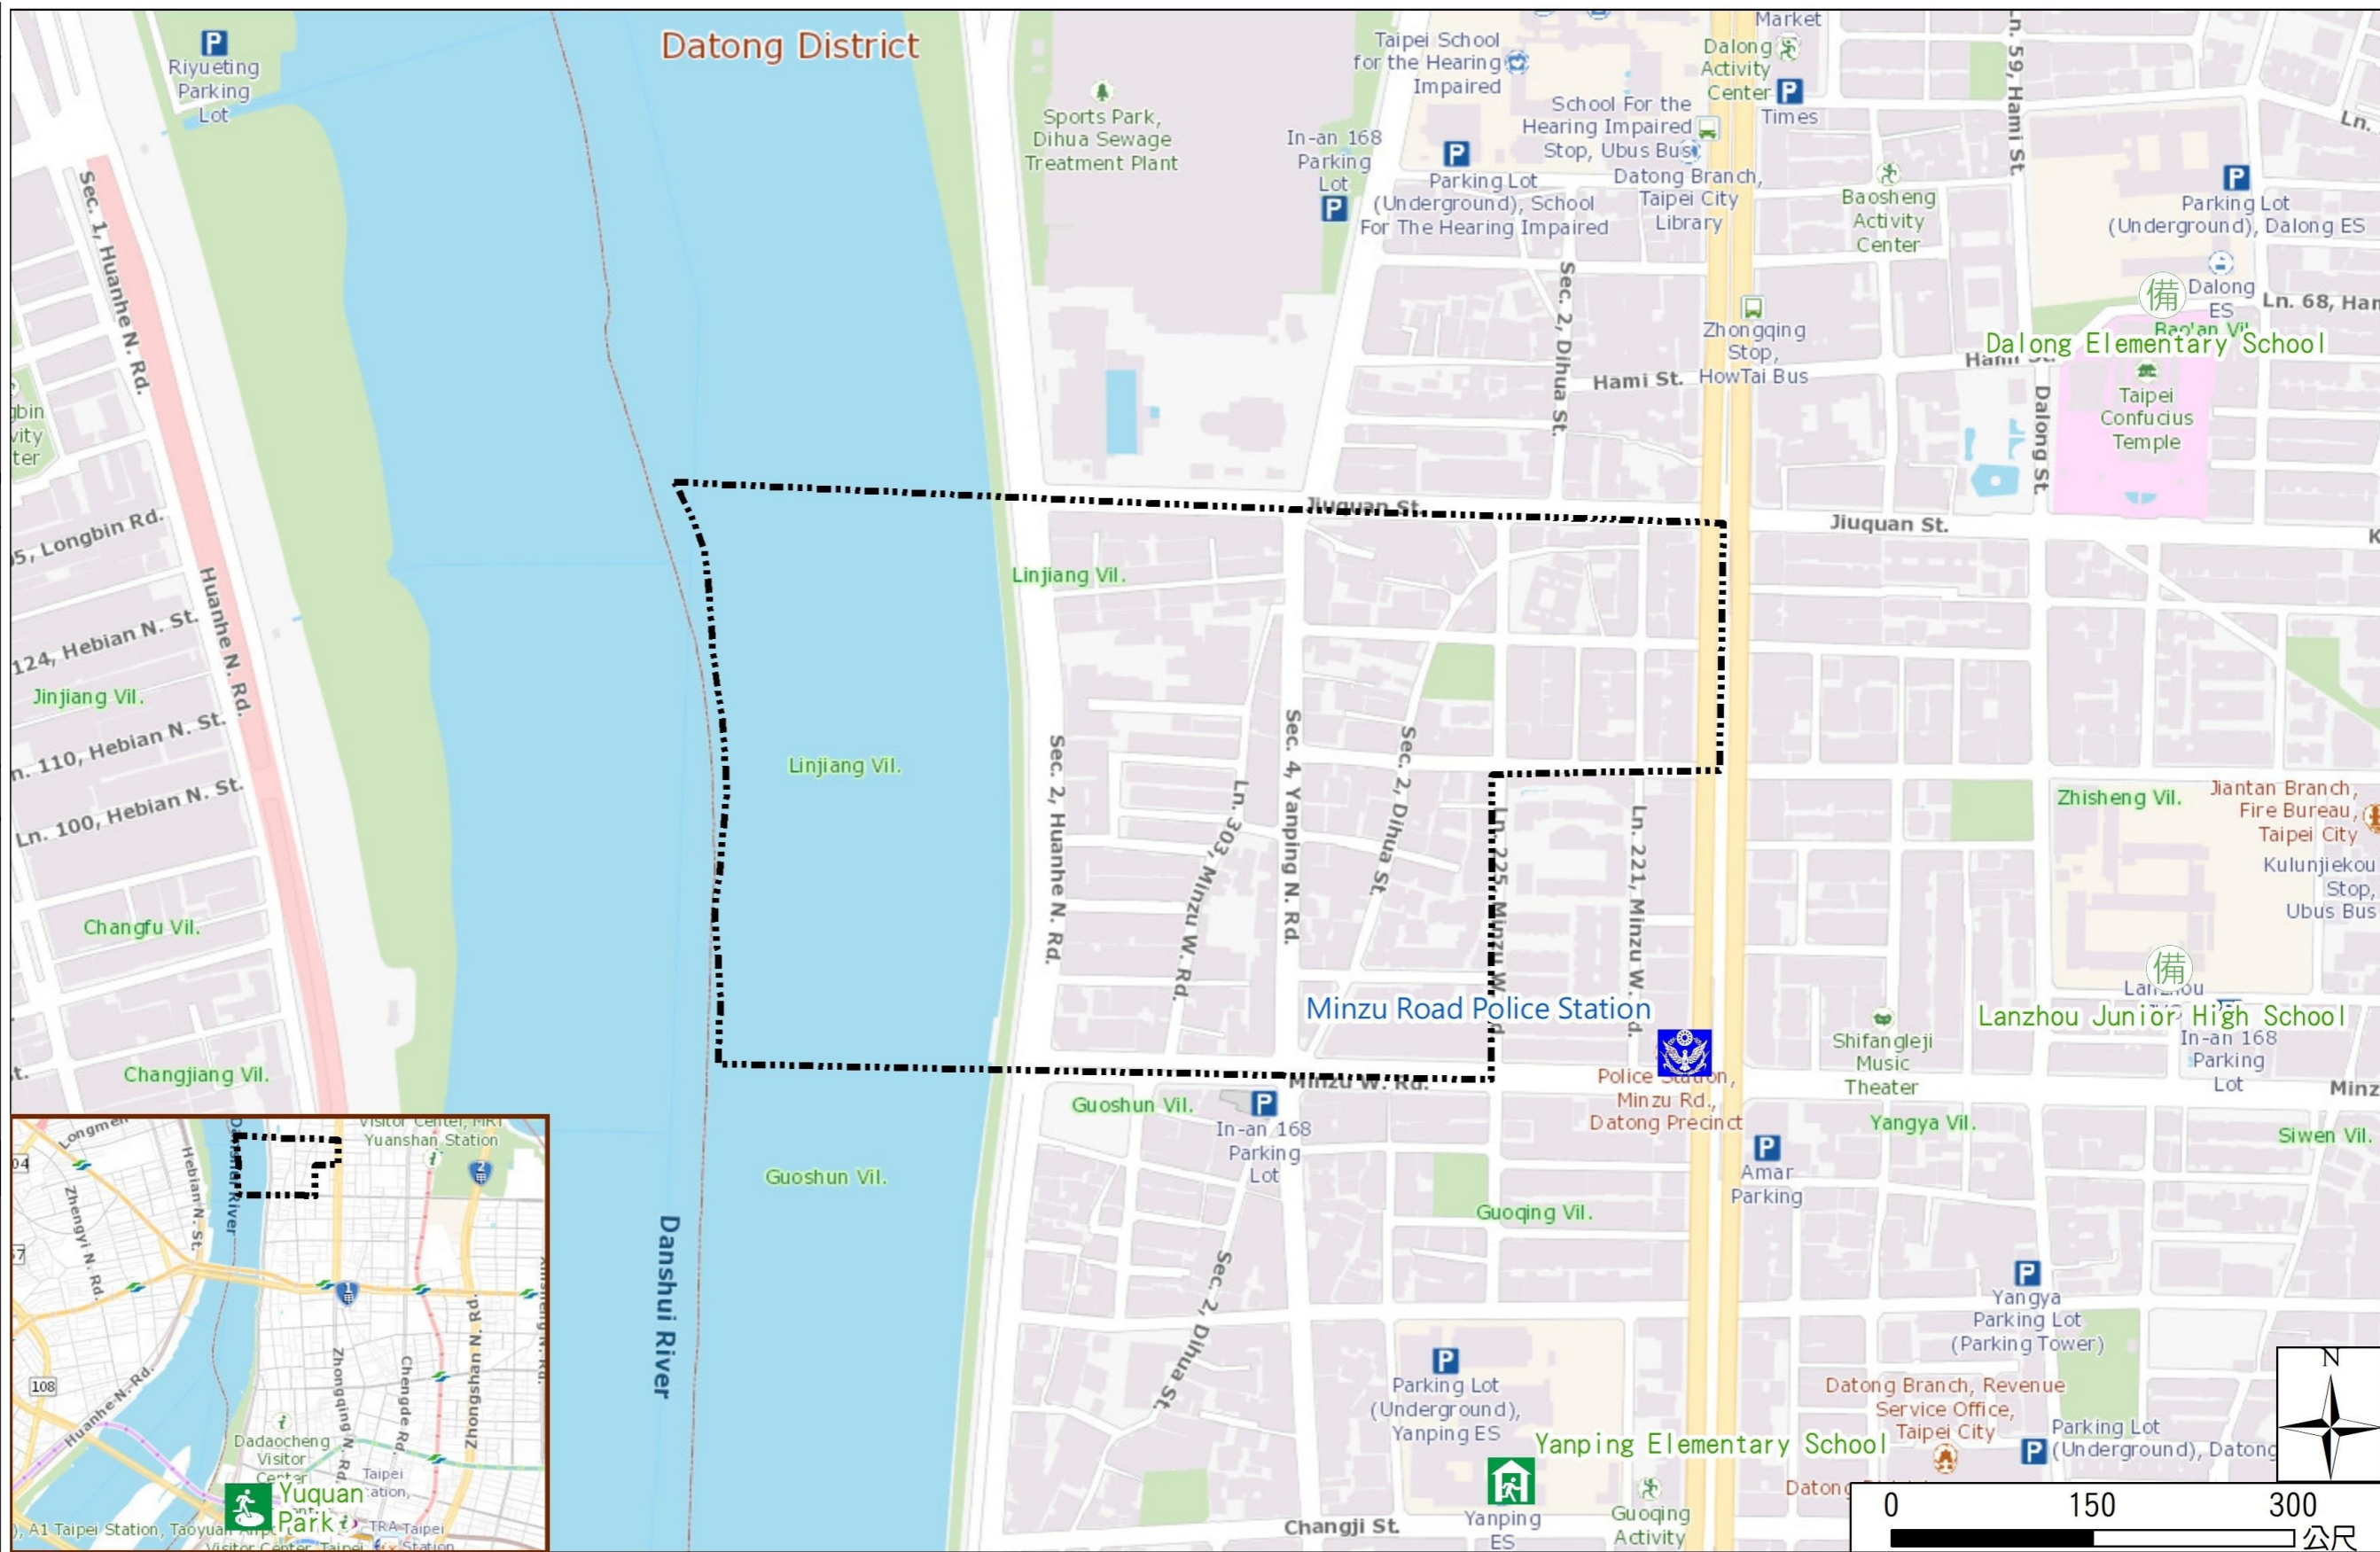

Linjiang Vil., Datong Dist., Taipei City Evacuation Map

Disaster notification Unit

Taipei Citizen Hotline : 1999
Fire Department Tel. : 119
Police Department Tel. : 110
EOC of Datong Dist.
Non-emergency number : 02-25975323
Emergency number : 02-66080119
Officer
Mobilel : 0988-179718
Note: Please call this District's EOC to ensure that the evacuation shelter is open

Disaster Prevention Information Website

[Taipei City Disaster Prevention Information Website](#)

Knowledge of disaster prevention

Flood: Vertical evacuation or preventive evacuation
Earthquake :

More disaster prevention knowledge :
[Taipei City Disaster Prevention Guide](#)

Evacuation Shelter

Name	Yuquan Park Applicable to earthquake situations
Address	No.28, Xining N. Rd.
Capacity	1993
Contact	02-25850192
Name	Yanping Elementary School (School for Priority Shelter) Applicable to flood situations
Address	No.97, Changji St.
Capacity	88
Contact	02-25942439#630
Name	Lanzhou Junior High School
Address	No.1, Ln. 187, Dalong St.
Capacity	34
Contact	02-25918269#501
Name	Dalong Elementary School
Address	No.47, Hami St.
Capacity	208
Contact	02-25942635#838