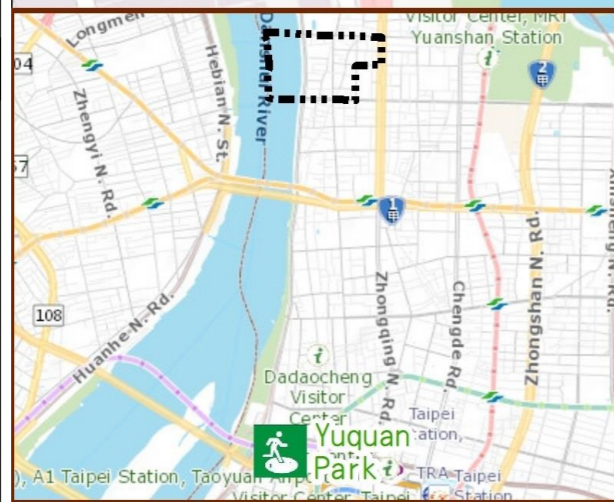

Linjiang Vil., Datong Dist., Taipei City Evacuation Map

Disaster notification Unit

Taipei Citizen Hotline : 1999
Fire Department Tel. : 119
Police Department Tel. : 110
EOC of Datong Dist.
Non-emergency number : 02-25975323
Emergency number : 02-66080119
Officer
Mobilel : 0988-179718
Note: Please call this District's EOC to ensure that the evacuation shelter is open

Disaster Prevention Information Website

[Taipei City Disaster Prevention Information Website](#)

Knowledge of disaster prevention

Flood: Vertical evacuation or preventive evacuation
Earthquake :

More disaster prevention knowledge :
[Taipei City Disaster Prevention Guide](#)

Evacuation Shelter

Name	Yuquan Park Applicable to earthquake situations
Address	No.28, Xining N. Rd.
Capacity	1993
Contact	02-25850192
Name	Yanping Elementary School (School for Priority Shelter) Applicable to flood situations
Address	No.97, Changji St.
Capacity	88
Contact	02-25942439#630
Name	Lanzhou Junior High School
Address	No.1, Ln. 187, Dalong St.
Capacity	34
Contact	02-25918269#501
Name	Dalong Elementary School
Address	No.47, Hami St.
Capacity	208
Contact	02-25942635#838

圖例	里界 Village Boundary	避難收容處所 Evacuation Shelter	防救災單位 Disaster Rescue Resources	重要地標 Landmark
	里界 Village Boundary	室內避難收容處所(優先安置學校) Indoor Evacuation Shelter (School for Priority Shelter) 室外避難收容處所(防災公園) Outdoor Evacuation Shelter (Disaster Prevention Park) 避難收容處所(備用) Evacuation Shelter (Backup)	警察單位 Police Department 消防單位 Fire Department 急救責任醫院 Designated Hospital (Emergency Medical Treatment)	重要地標 Landmark