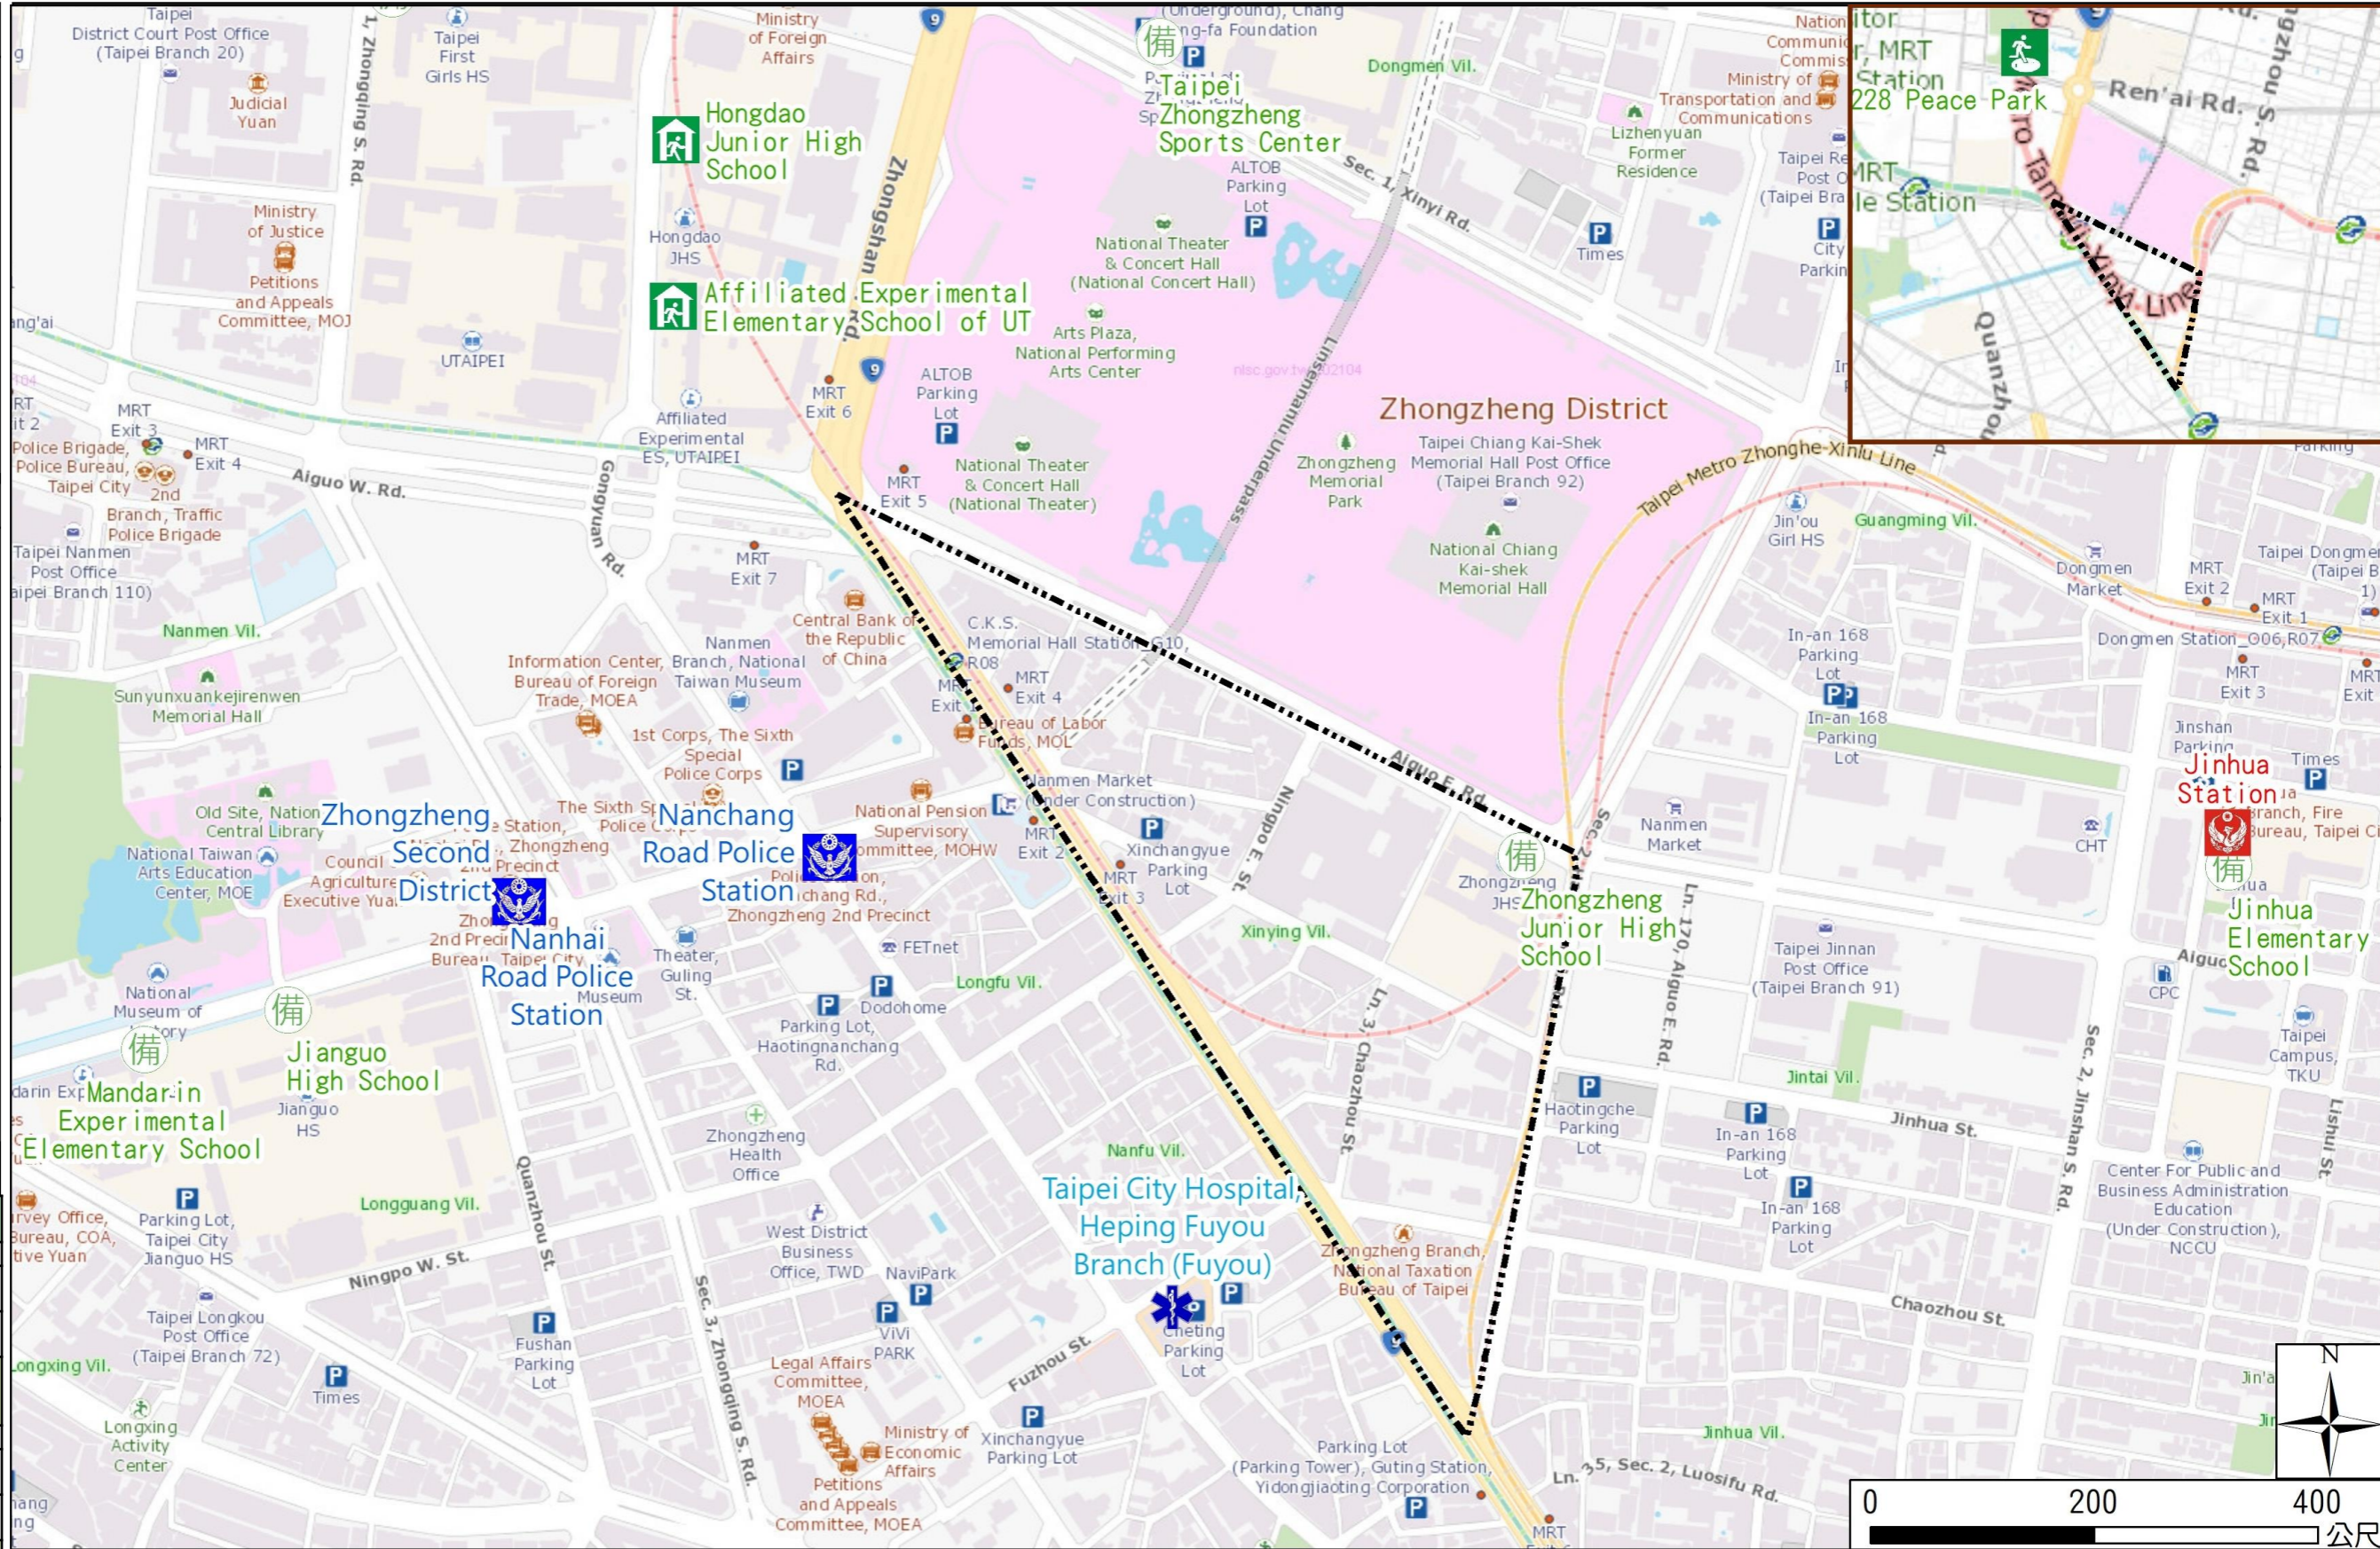

Xinying Vil., Zhongshan Dist., Taipei City Evacuation Map

Disaster notification Unit

Taipei Citizen Hotline : 1999
Fire Department Tel. : 119
Police Department Tel. : 110
EOC of Zhongshan Dist.
Non-emergency number : 02-23416721
Emergency number : 02-66179590
Officer
Mobile : 0978-865756
Note: Please call this District's EOC to ensure that the evacuation shelter is open

Disaster Prevention Information Website

Taipei City Disaster Prevention Information Website

Knowledge of disaster prevention

Flood: Vertical evacuation or preventive evacuation
Earthquake :

More disaster prevention knowledge :
Taipei City Disaster Prevention Guide

Evacuation Shelter

Name	228 Peace Park Applicable to earthquake situations
Address	No.3, Ketagalan Blvd.
Capacity	5424
Contact number	02-23032451
Name	Affiliated Experimental Elementary School of UT (School for Priority Shelter) Applicable to earthquake situations
Address	No.29, Gongyuan Rd.
Capacity	157
Contact number	02-23110395#840
Name	Hongdao Junior High School (School for Priority Shelter) Applicable to earthquake situations
Address	No.21, Gongyuan Rd.
Capacity	130
Contact number	02-23715520#500
Name	Zhongzheng Junior High School
Address	No.158, Aiguo E. Rd.
Capacity	300
Contact number	02-23916697#501

圖例	里界 Village Boundary	避難收容處所 Evacuation Shelter	防救災單位 Disaster Rescue Resources	重要地標 Landmark
	里界 Village Boundary	室內避難收容處所(優先安置學校) Indoor Evacuation Shelter (School for Priority Shelter)	警察單位 Police Department	直升機起降場 Helicopter Pad
		室外避難收容處所(防災公園) Outdoor Evacuation Shelter (Disaster Prevention Park)	消防單位 Fire Department	重要地標 Landmark
		避難收容處所(備用) Evacuation Shelter (Backup)	急救責任醫院 Designated Hospital (Emergency Medical Treatment)