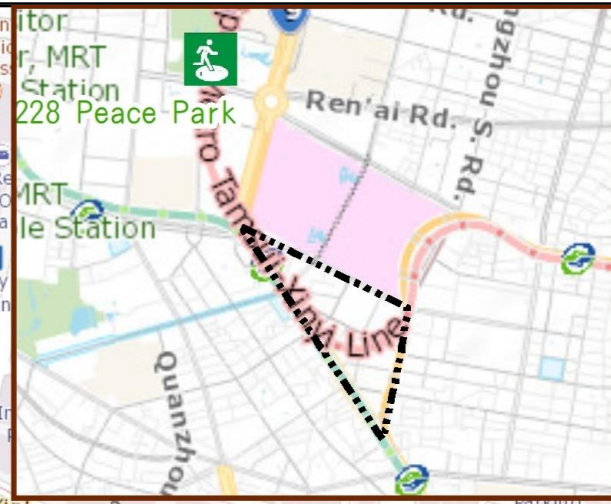

## Evacuation Shelter

Name	228 Peace Park Applicable to earthquake situations
Address	No.3, Ketagalan Blvd.
Capacity	5424
Contact number	02-23032451
Name	Affiliated Experimental Elementary School of UT (School for Priority Shelter) Applicable to earthquake situations
Address	No.29, Gongyuan Rd.
Capacity	157
Contact number	02-23110395#840
Name	Hongdao Junior High School (School for Priority Shelter) Applicable to earthquake situations
Address	No.21, Gongyuan Rd.
Capacity	130
Contact number	02-23715520#500
Name	Zhongzheng Junior High School
Address	No.158, Aiguo E. Rd.
Capacity	300
Contact number	02-23916697#501