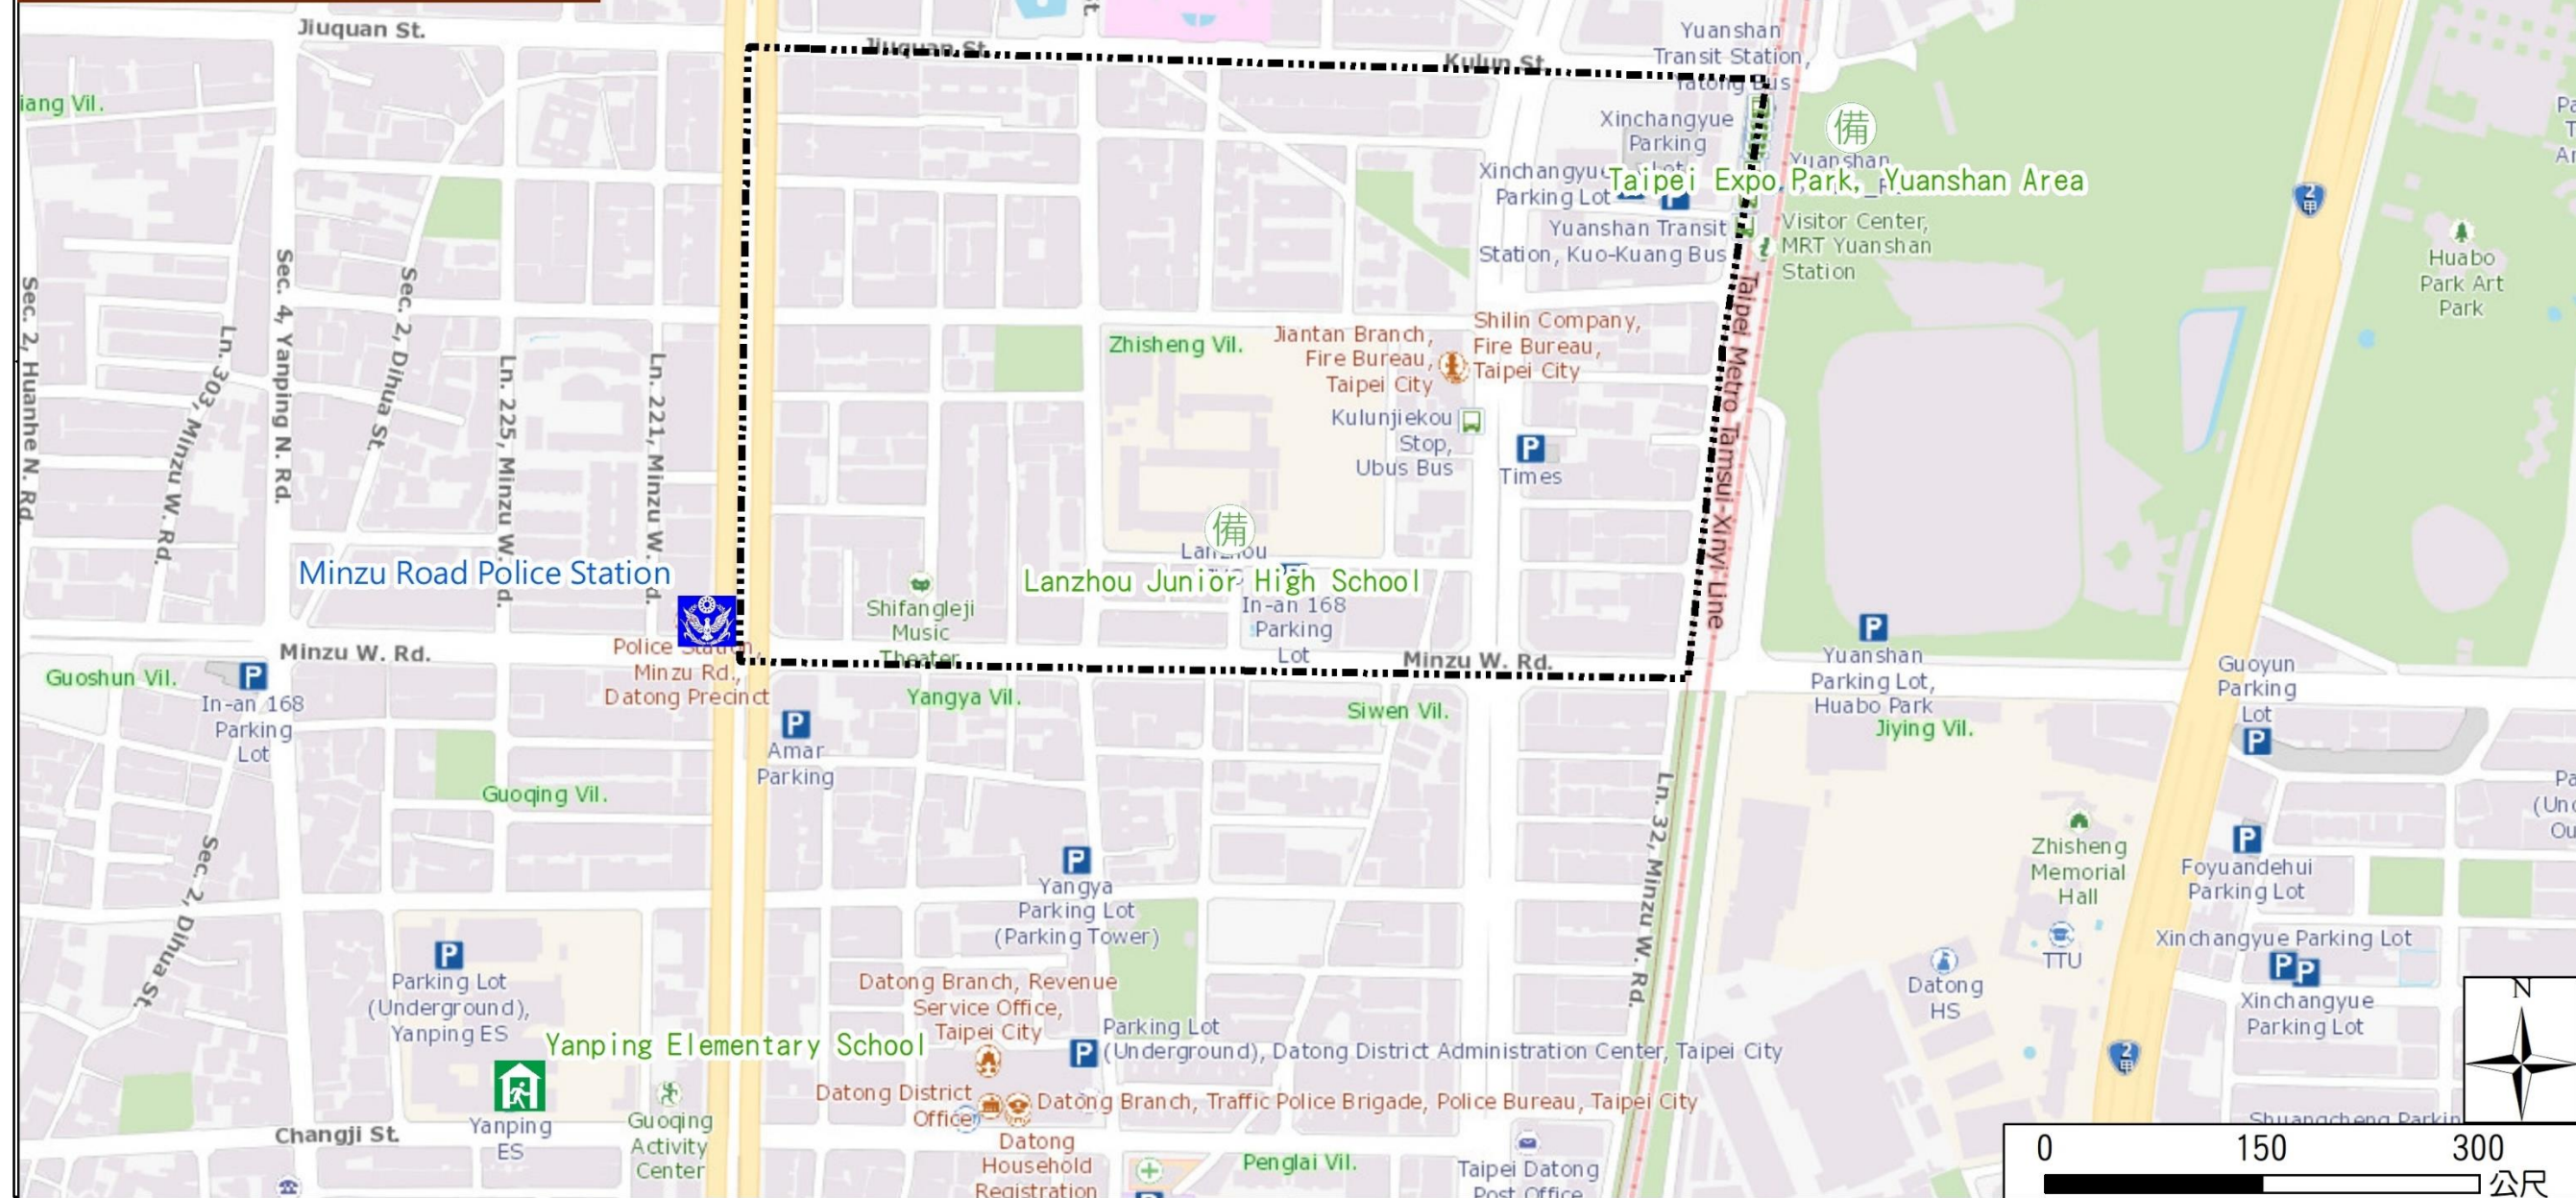

Evacuation Shelter

Name	Yuquan Park Applicable to earthquake situations
Address	No.28, Xining N. Rd.
Capacity	1993
Contact number	02-25850192
Name	Yanping Elementary School (School for Priority Shelter) Applicable to flood situations
Address	No.97, Changji St.
Capacity	88
Contact number	02-25942439#630
Name	Lanzhou Junior High School
Address	No.1, Ln. 187, Dalong St.
Capacity	34
Contact number	02-25918269#500
Name	Dalong Elementary School
Address	No.47, Hami St.
Capacity	208
Contact number	02-25942635#838