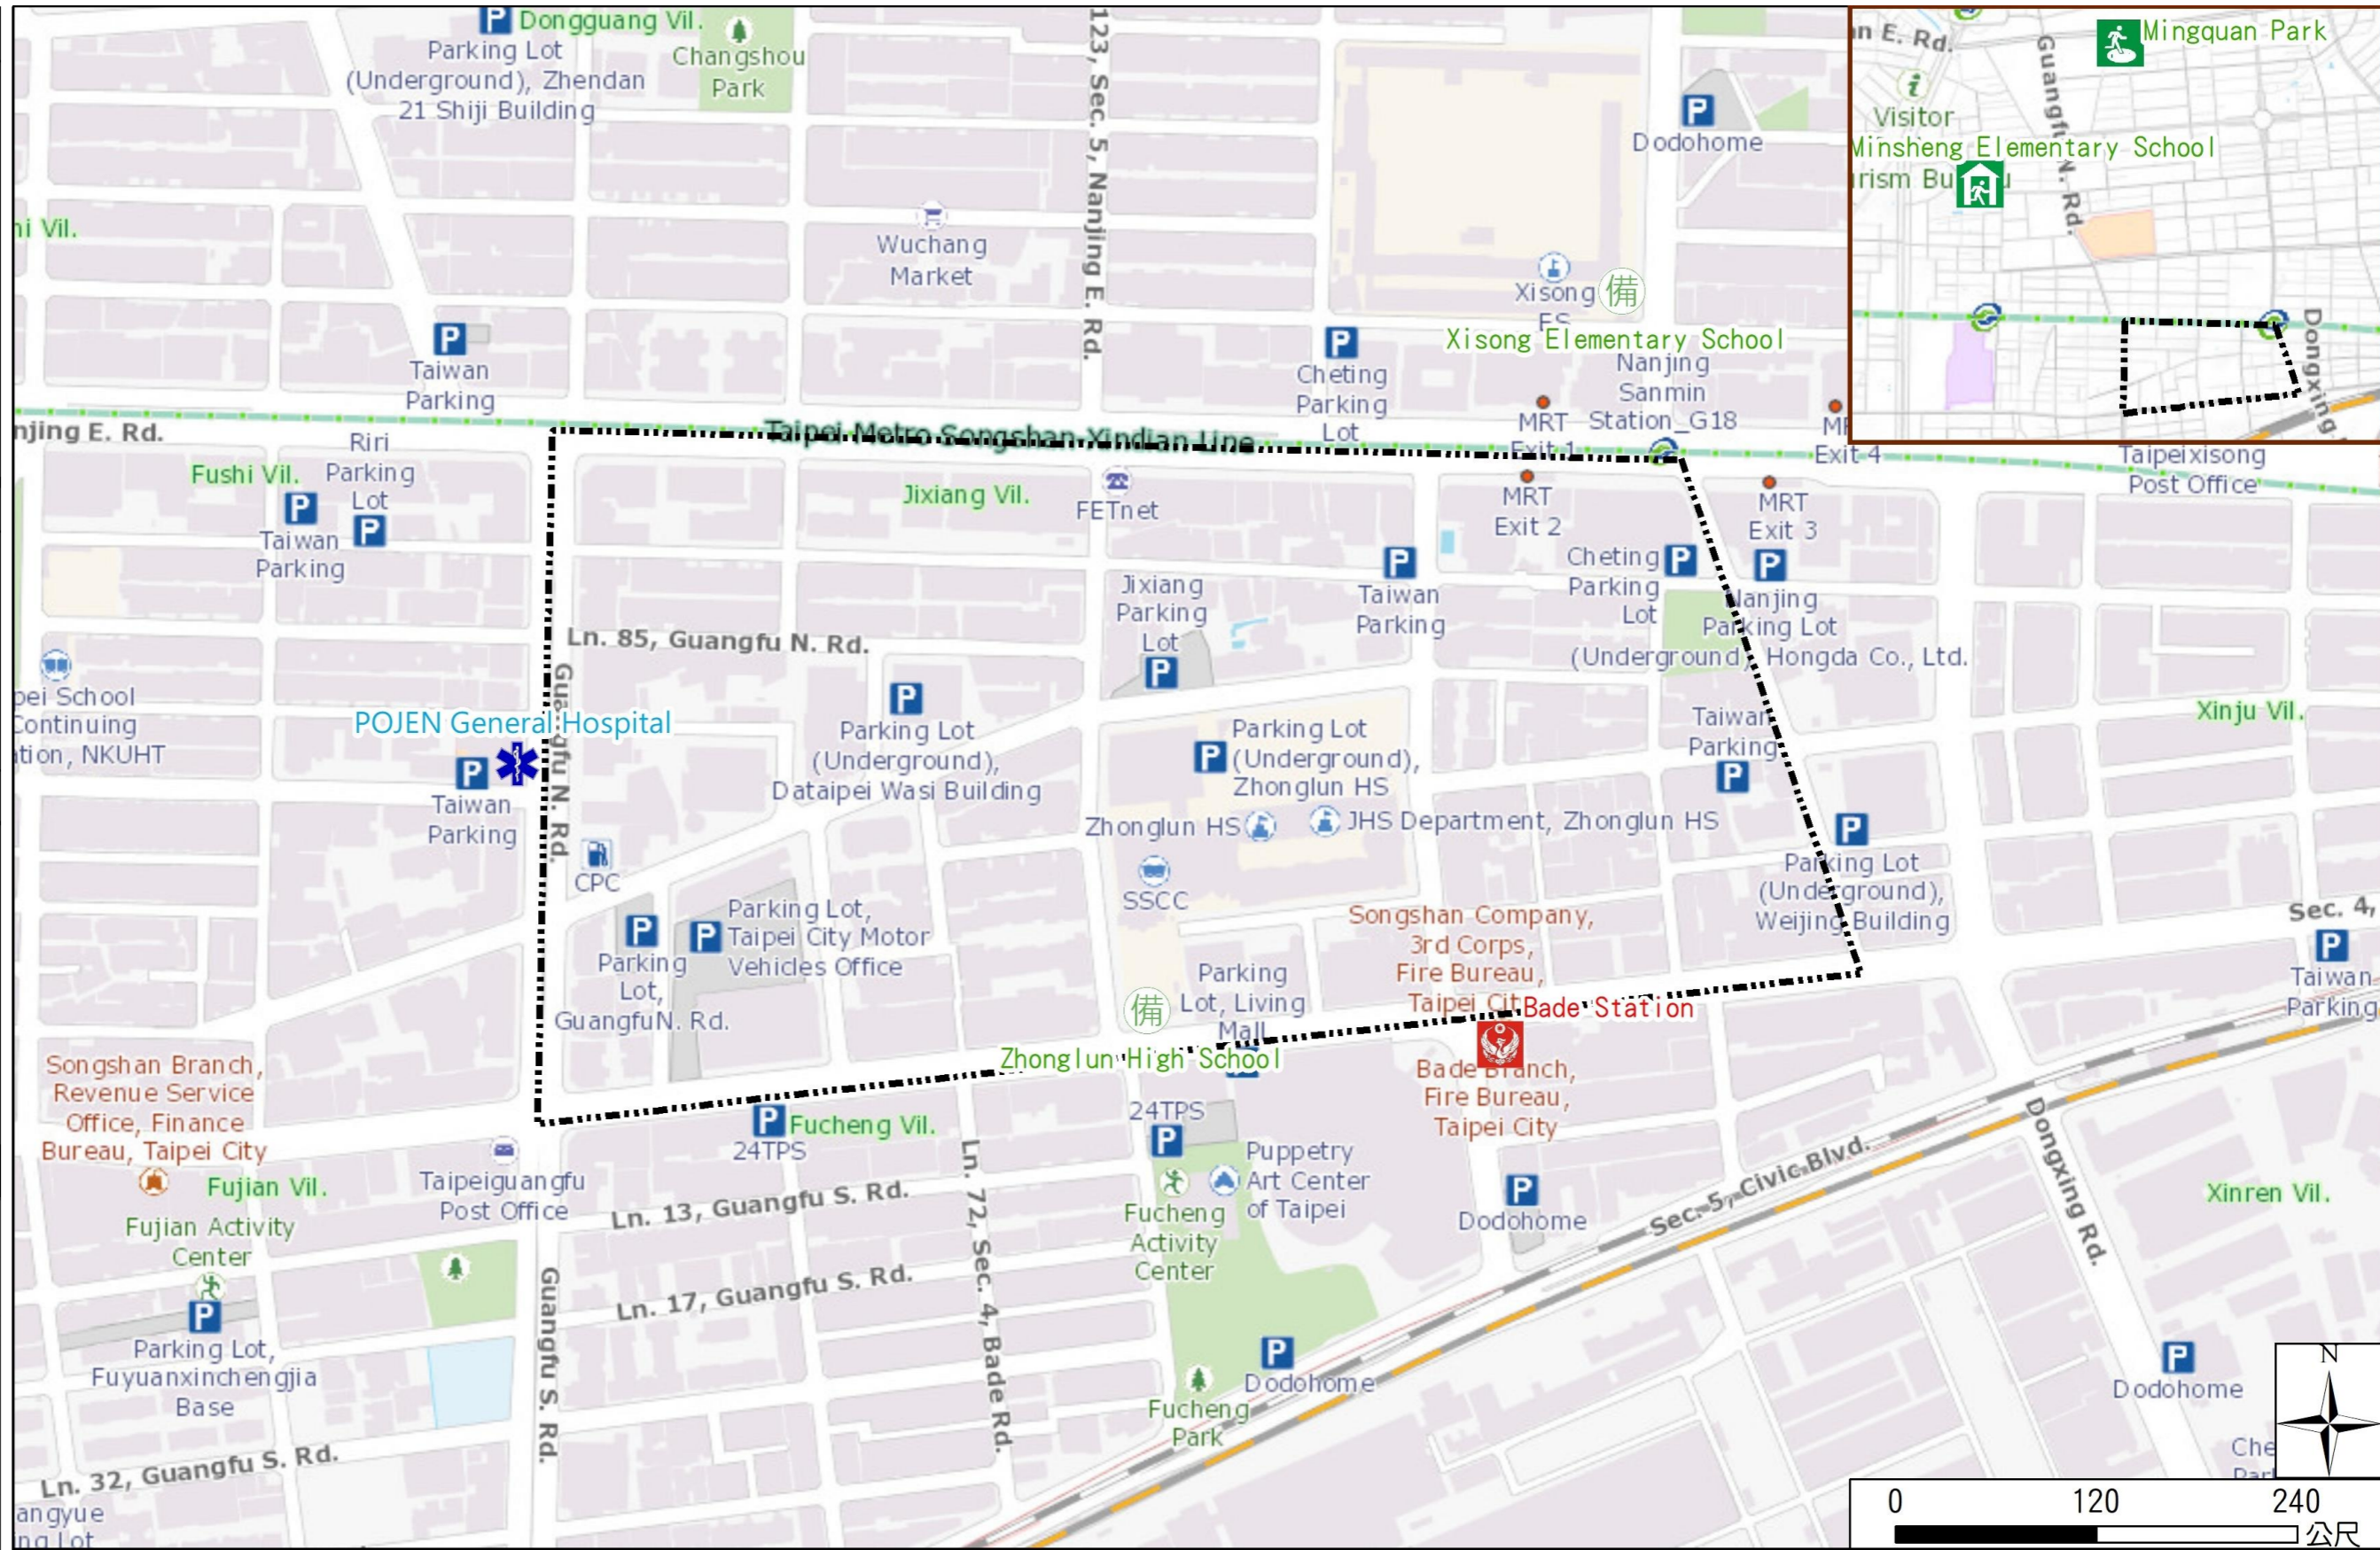

Jixiang Vil., Songshan Dist., Taipei City Evacuation Map

Disaster notification Unit

Taipei Citizen Hotline : 1999
Fire Department Tel. : 119
Police Department Tel. : 110
EOC of Songshan Dist.
Non-emergency number : 02-87878787
Emergency number : 02-66150119
Officer
Mobile : 0988-179584
Note: Please call this District's EOC to ensure that the evacuation shelter is open

Disaster Prevention Information Website

Taipei City Disaster Prevention Information Website

Knowledge of disaster prevention

Flood: Vertical evacuation or preventive evacuation
Earthquake :

More disaster prevention knowledge :
Taipei City Disaster Prevention Guide

Evacuation Shelter

Name	Mingquan Park
Address	Applicable to earthquake situations Intersection of Sec. 4, Minquan E. Rd. and Xinzhong St.
Capacity	2465
Contact number	02-25850192
Name	Minsheng Park
Address	Aly. 4~8, Ln. 36, Sec. 5, Minsheng E. Rd.
Capacity	1554
Contact number	02-25850192
Name	Zhonglun High School
Address	No.101, Sec. 4, Bade Rd.
Capacity	300
Contact number	02-27535316#400
Name	Xisong Elementary School
Address	No.5, Sanmin Rd.
Capacity	47
Contact number	02-27609221#500

圖例	里界 Village Boundary	避難收容處所 Evacuation Shelter	防救災單位 Disaster Rescue Resources	重要地標 Landmark
	 里界 Village Boundary	 室內避難收容處所(優先安置學校) Indoor Evacuation Shelter (School for Priority Shelter)	 警察單位 Police Department	 直升機起降場 Helicopter Pad
		 室外避難收容處所(防災公園) Outdoor Evacuation Shelter (Disaster Prevention Park)	 消防單位 Fire Department	 重要地標 Landmark
		 避難收容處所(備用) Evacuation Shelter (Backup)	 急救責任醫院 Designated Hospital (Emergency Medical Treatment)