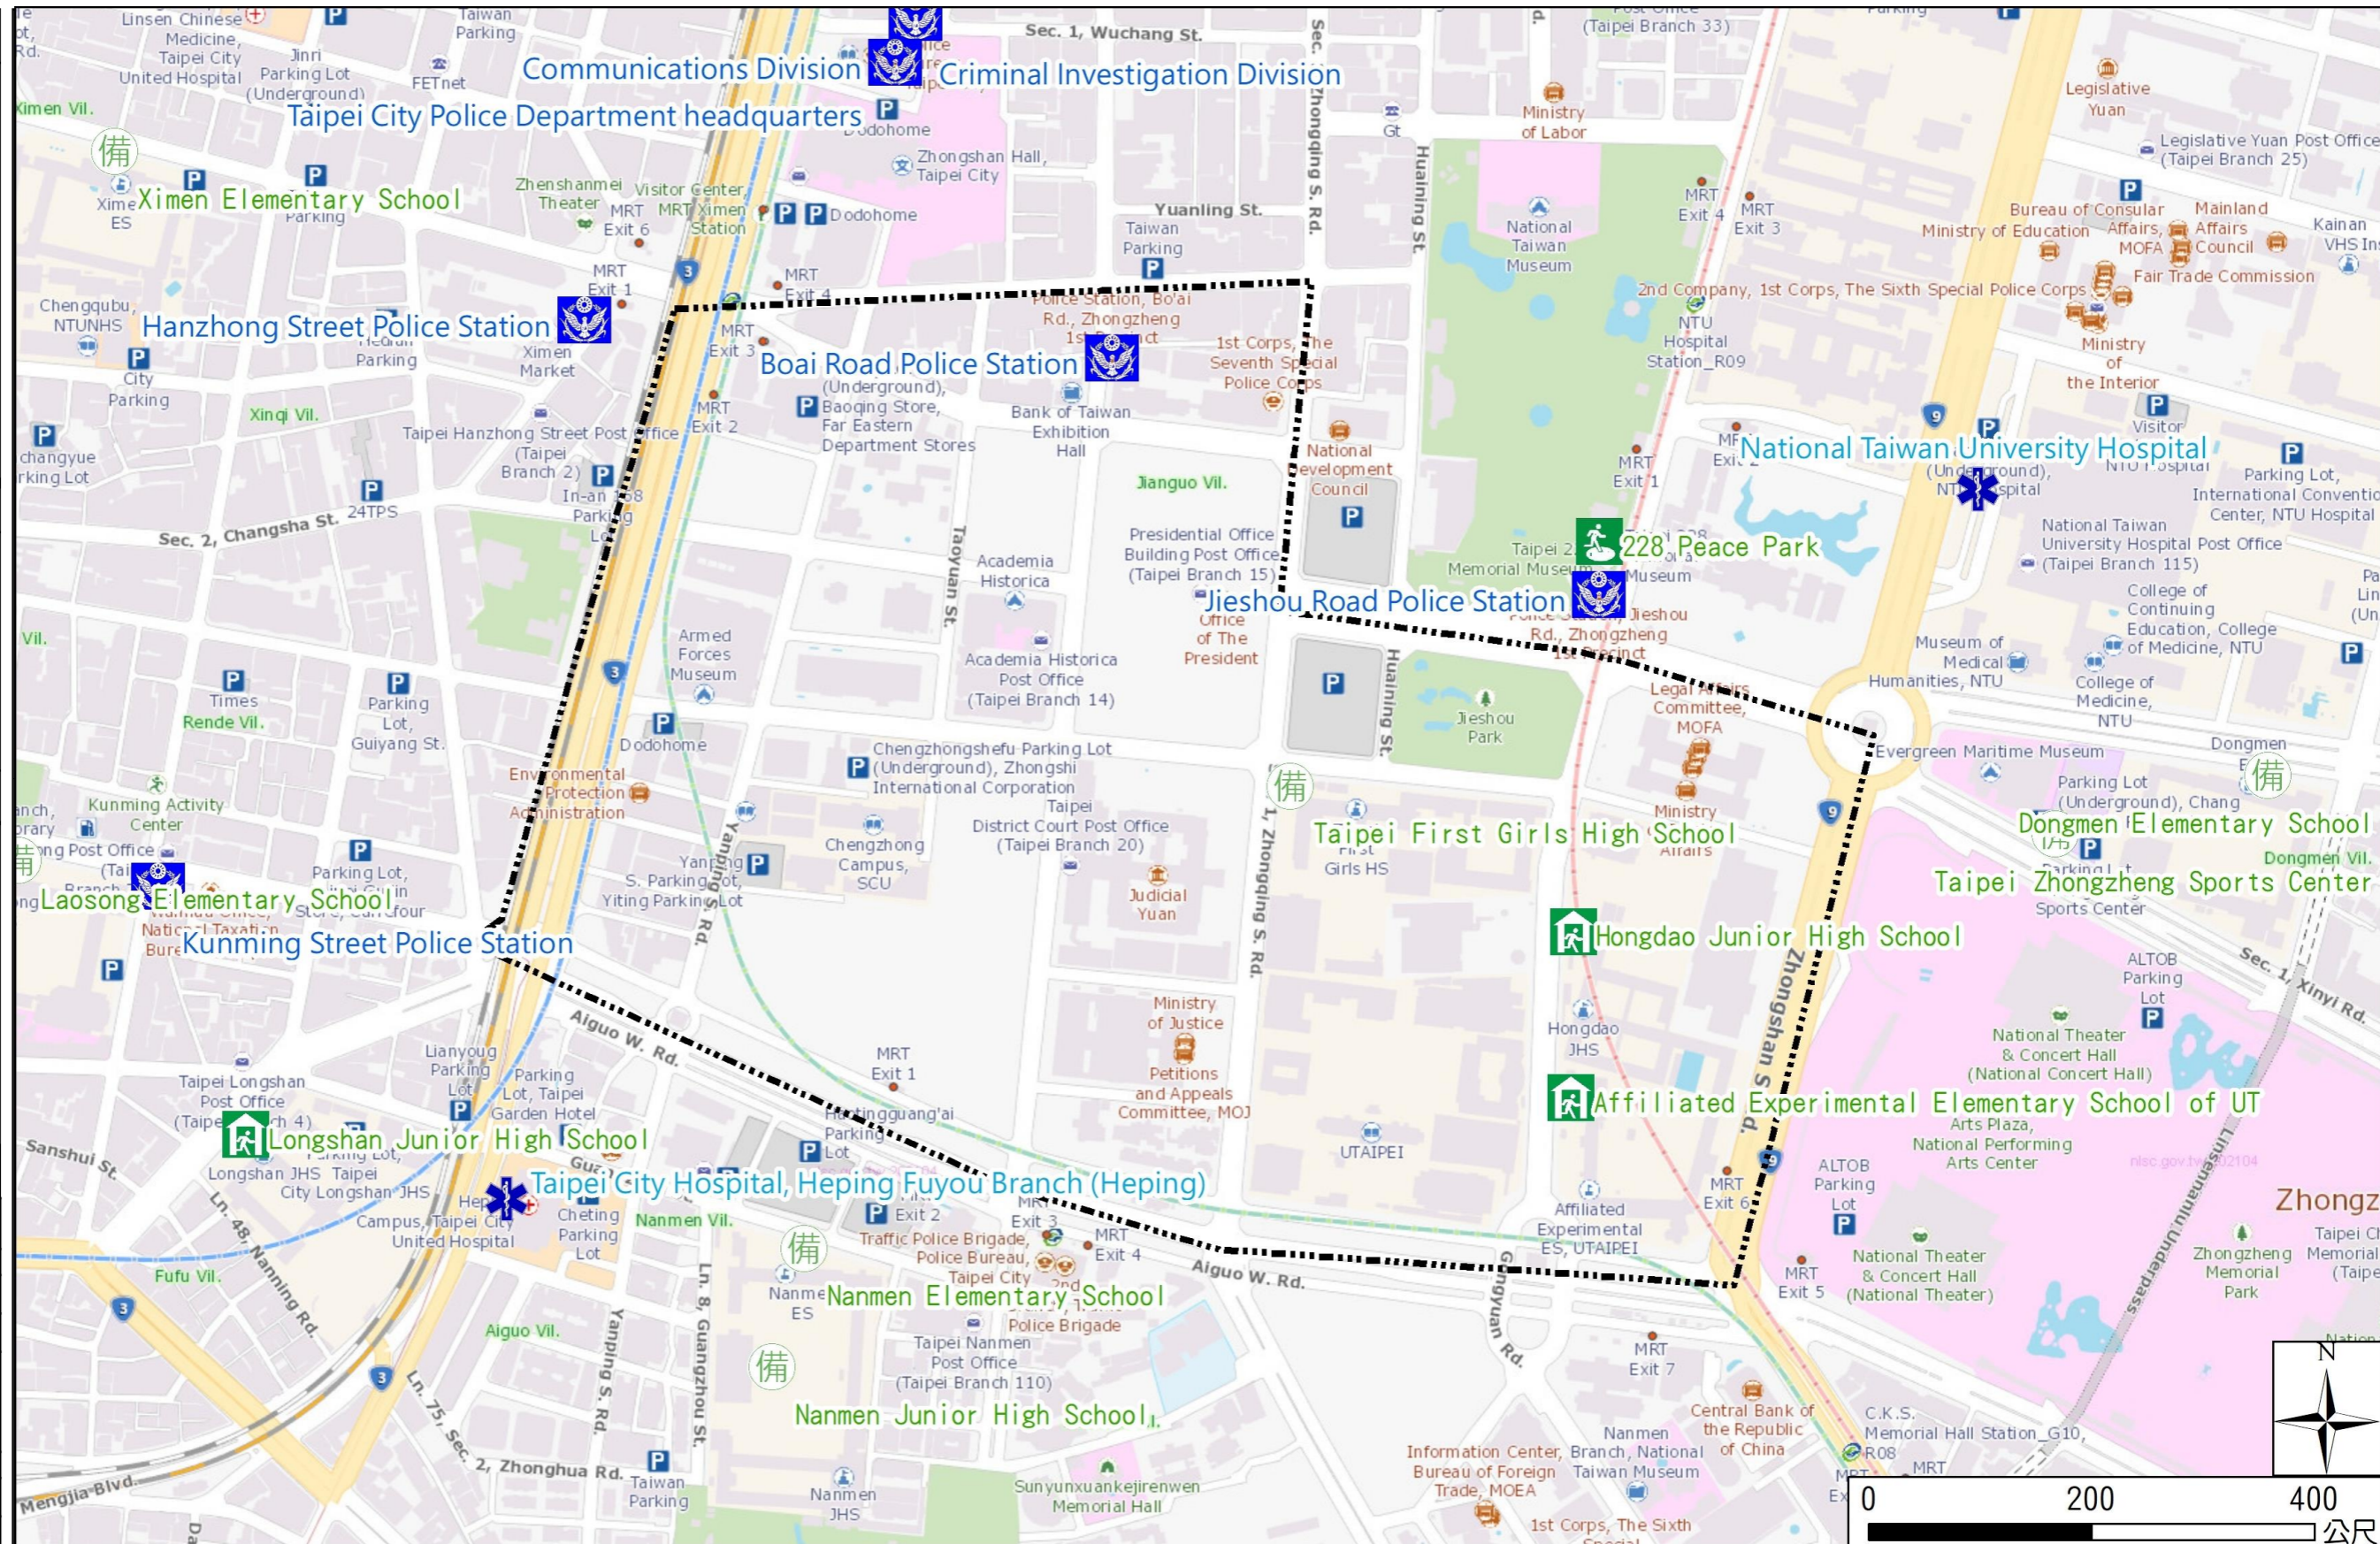

Knowledge of disaster prevention

Flood: Vertical evacuation or preventive evacuation
Earthquake :

More disaster prevention knowledge :

Taipei City Disaster Prevention Guide

Evacuation Shelter	
Name	228 Peace Park Applicable to earthquake situations
Address	No.3, Ketagalan Blvd.
Capacity	5424
Contact number	02-23032451
Name	Affiliated Experimental Elementary School of UT (School for Priority Shelter) Applicable to earthquake situations
Address	No.29, Gongyuan Rd.
Capacity	157
Contact number	02-23110395#840
Name	Hongdao Junior High School (School for Priority Shelter) Applicable to earthquake situations
Address	No.21, Gongyuan Rd.
Capacity	130
Contact number	02-23715520#500
Name	Taipei First Girls High School
Address	No.165 Sec. 1, Chongqing S. Rd.
Capacity	60
Contact number	02-23820484#600

里界 Village Boundary	避難收容處所 Evacuation Shelter	防救災單位 Disaster Rescue Resources	重要地標 Landmark
里界 Village Boundary	室內避難收容處所(優先安置學校) Indoor Evacuation Shelter (School for Priority Shelter) 室外避難收容處所(防災公園) Outdoor Evacuation Shelter (Disaster Prevention Park) 避難收容處所(備用) Evacuation Shelter (Backup)	警察單位 Police Department 消防單位 Fire Department 急救責任醫院 Designated Hospital (Emergency Medical Treatment)	重要地標 Landmark