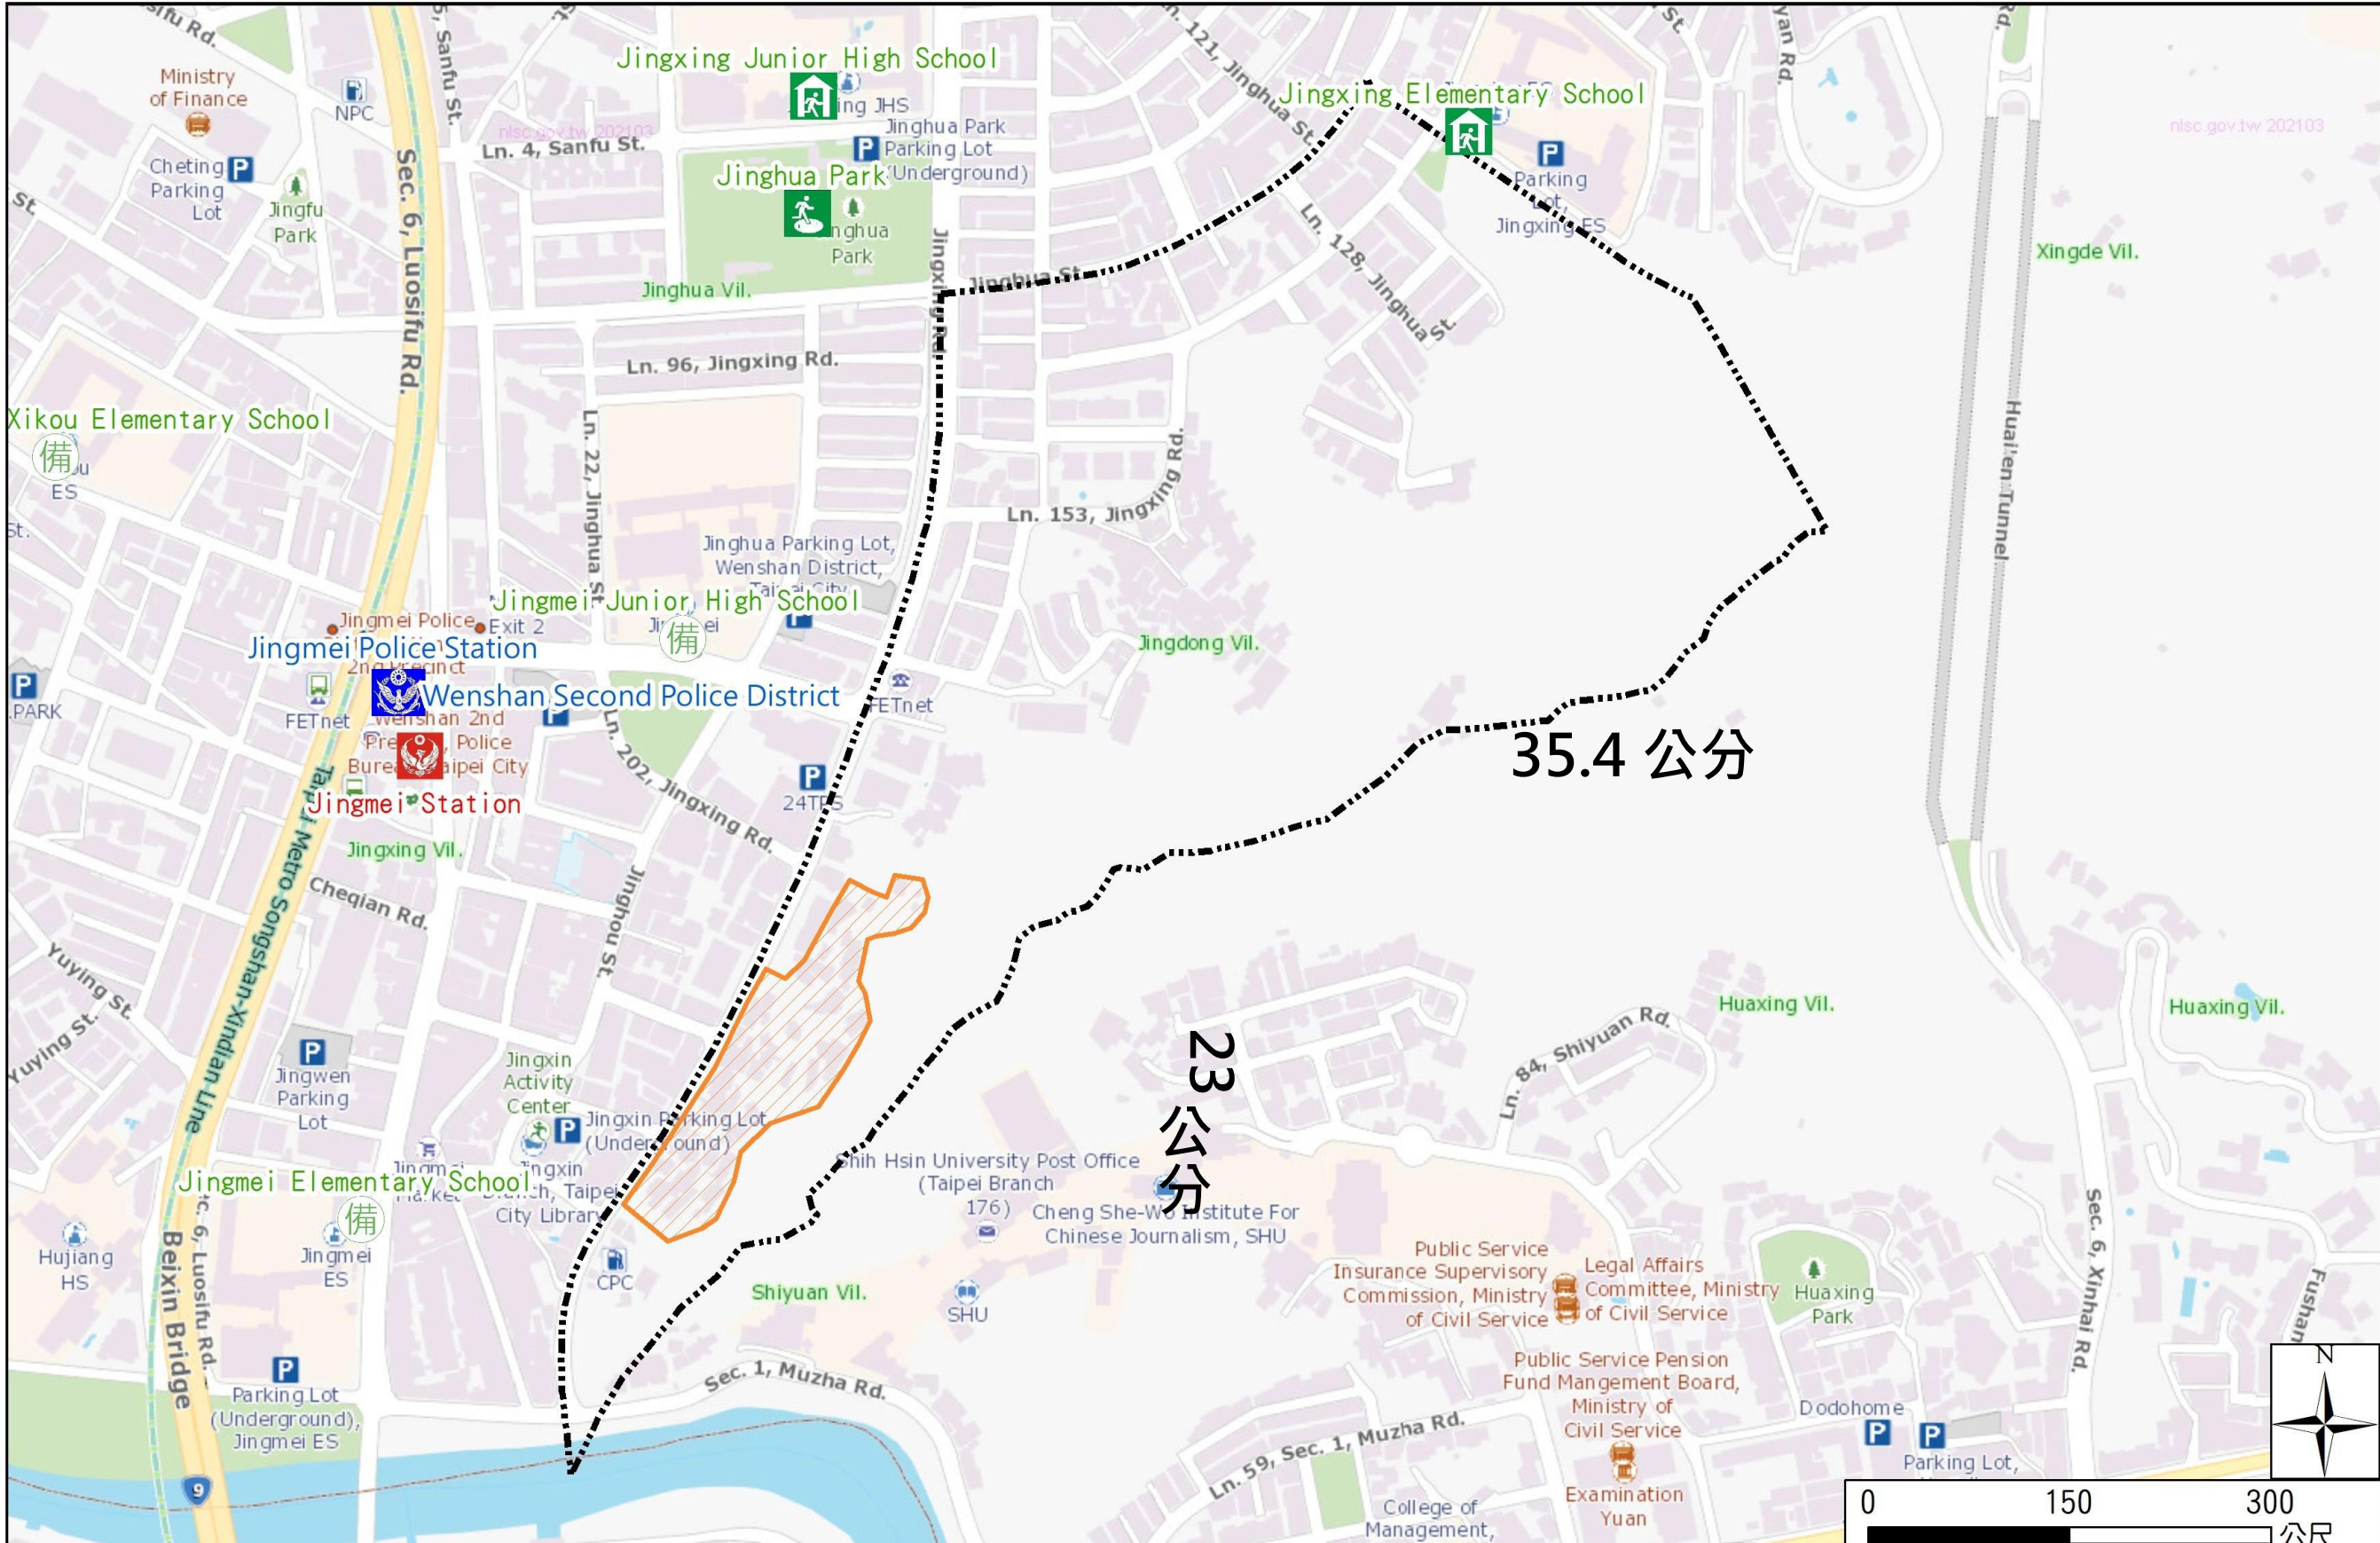

Jingdong Vil., Wenshan Dist., Taipei City Simple Evacuation Map

Emergency notification

Taipei Citizen Hotline : 1999
Fire Department Tel. : 119
Police Department Tel. : 110
EOC of Wenshan Dist.
Non-emergency number : 02-29365522
Emergency number : 02-66290119
Officer
Mobile : 0972-246002
Note: Please call this District's EOC to ensure that the evacuation shelter is open

Disaster Prevention Information Website

[Taipei City Disaster Prevention Information Website](#)

Evacuation Principle

Flood: Vertical evacuation or preventive evacuation
Earthquake :

More disaster prevention knowledge :
[Taipei City Disaster Prevention Guide](#)

Legend 圖例	里界 Village Boundary	避難收容處所 Evacuation Shelter	防救災單位 Disaster Rescue Resources	重要地標 Landmark
里界 山坡地老舊聚落 土石流潛勢溪流 室內避難收容處所(優先安置學校) 室外避難收容處所(防災公園) 避難收容處所(備用)	Village Boundary Hillside Communities Potential Debris Flow Hazard Torrent	Indoor Evacuation Shelter (School for Priority Shelter) Outdoor Evacuation Shelter (Disaster Prevention Park) Evacuation Shelter (Backup)	警察單位 Police Department 消防單位 Fire Department 急救責任醫院 Designated Hospital (Emergency Medical Treatment)	重要地標 Landmark 直升機起降場 Helipad