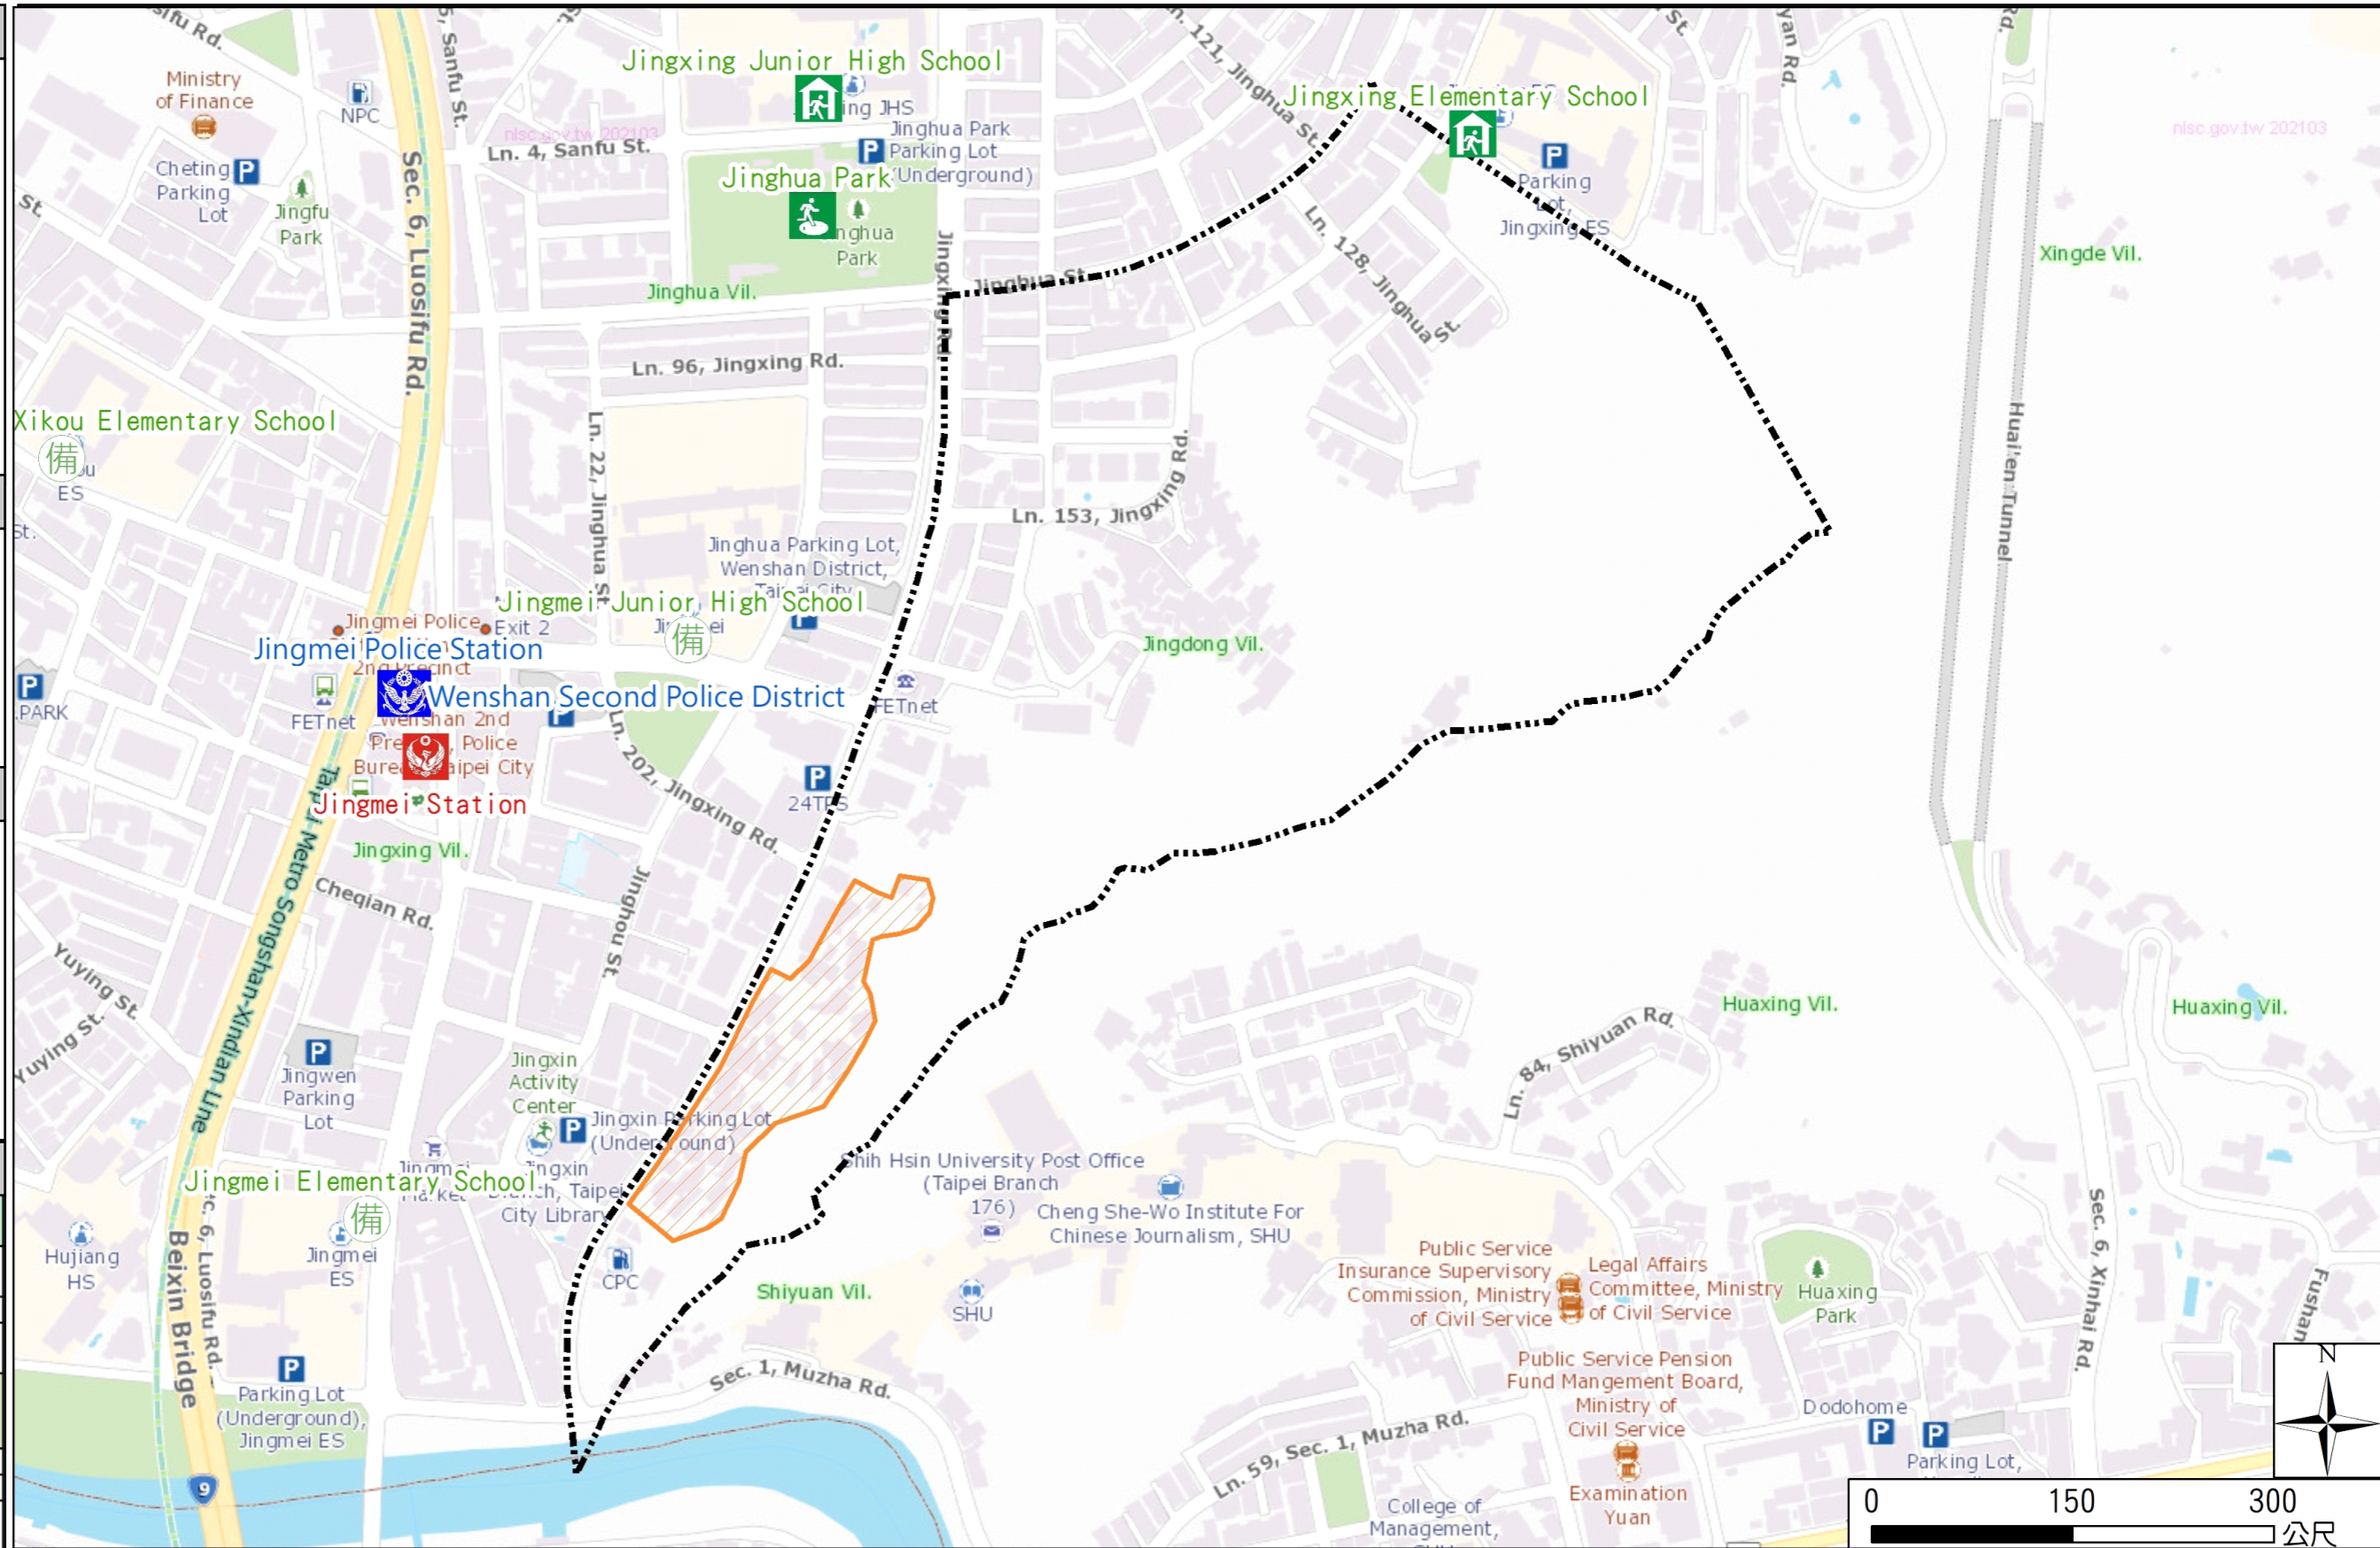

Jingdong Vil., Wenshan Dist., Taipei City Evacuation Map

Emergency notification

Taipei Citizen Hotline : 1999
Fire Department Tel. : 119
Police Department Tel. : 110
EOC of Wenshan Dist.
Non-emergency number : 02-29365522
Emergency number : 02-66290119
Officer
Mobile : 0972-246002
Note: Please call this District's EOC to ensure that the evacuation shelter is open

Disaster Prevention Information Website

Taipei City Disaster Prevention Information Website

Evacuation Principle

Flood: Vertical evacuation or preventive evacuation
Earthquake :

More disaster prevention knowledge :
Taipei City Disaster Prevention Guide

Evacuation Shelter

Name	Jinghua Park Shelter for Earthquake
Address	Intersection of Jingxing Rd. and Jinghua St.
Capacity	1347
Contact number	02-27884255
Name	Jingxing Junior High School (School for Priority Shelter) Shelter for Flood and Earthquake
Address	No. 2, Ln. 46, Jingxing Rd.
Capacity	100
Contact number	02-29323794#130
Name	Jingxing Elementary School (School for Priority Shelter) Shelter for Earthquake
Address	No. 21, Ln. 150, Jinghua St.
Capacity	126
Contact number	02-29329439#730
Name	Jingmei Junior High School
Address	No. 27, Jingzhong St.
Capacity	80
Contact number	02-89353130#501

Legend 圖例	里界 Village Boundary	避難收容處所 Evacuation Shelter	防救災單位 Disaster Rescue Resources	重要地標 Landmark
	里界 Village Boundary	 室內避難收容處所(優先安置學校) Indoor Evacuation Shelter (School for Priority Shelter)	 警察單位 Police Department	 重要地標 Landmark
	山坡地老舊聚落 Hillside Communities	 室外避難收容處所(防災公園) Outdoor Evacuation Shelter (Disaster Prevention Park)	 消防單位 Fire Department	
	土石流潛勢溪流 Potential Debris Flow Hazard Torrent	 避難收容處所(備用) Evacuation Shelter (Backup)	 急救責任醫院 Designated Hospital (Emergency Medical Treatment)	
			 直升機起降場 Helipad