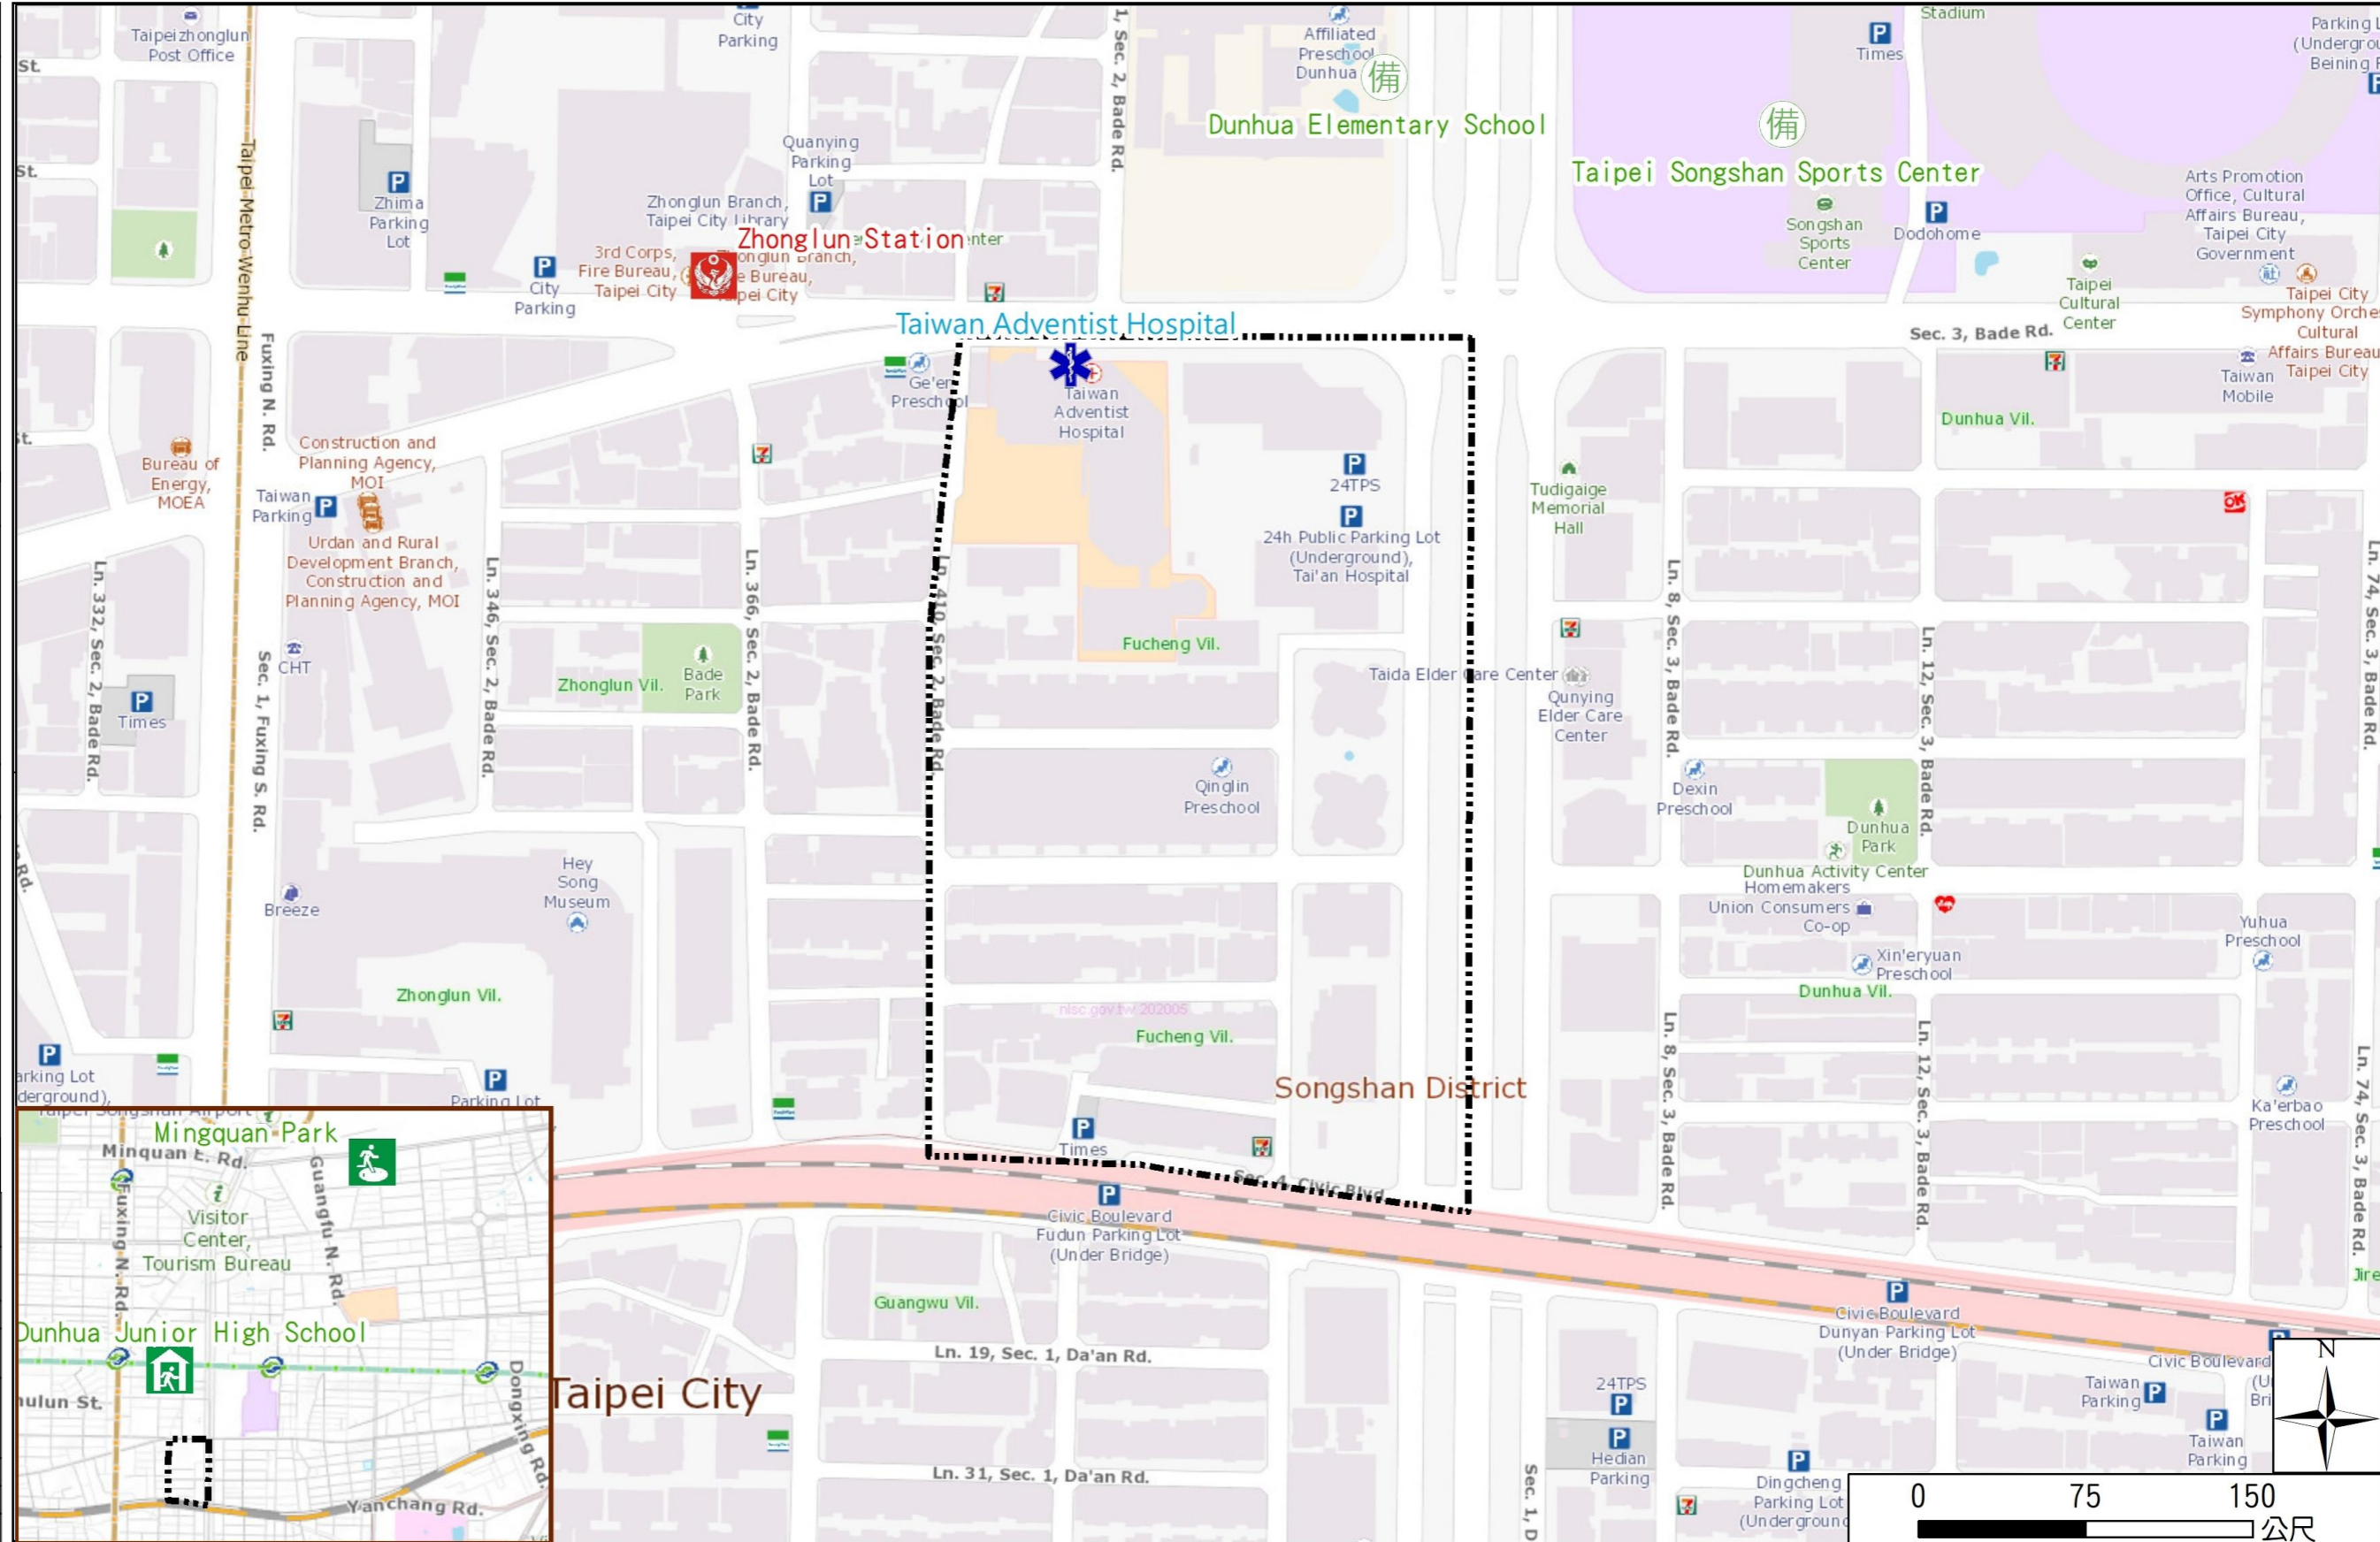

Fucheng Vil., Songshan Dist., Taipei City Evacuation Map

Disaster notification Unit

Taipei Citizen Hotline : 1999
Fire Department Tel. : 119
Police Department Tel. : 110
EOC of Songshan Dist.
Non-emergency number : 02-87878787
Emergency number : 02-66150119
Officer
Mobile : 0988-179596
Note: Please call this District's EOC to ensure that the evacuation shelter is open

Disaster Prevention Information Website

[Taipei City Disaster Prevention Information Website](#)

Knowledge of disaster prevention

Flood: Vertical evacuation or preventive evacuation
Earthquake :

More disaster prevention knowledge :
[Taipei City Disaster Prevention Guide](#)

Evacuation Shelter

Name	Mingquan Park Applicable to earthquake situations
Address	Intersection of Sec. 4, Minquan E. Rd. and Xinzhong St.
Capacity	2465
Contact number	02-25850192
Name	Dunhua Junior High School (School for Priority Shelter) Applicable to flood situations
Address	No.300, Sec. 3, Nanjing E. Rd.
Capacity	253
Contact number	02-87717890#250
Name	Dunhua Elementary School
Address	No.2, Dunhua N. Rd.
Capacity	56
Contact number	02-27414065#130
Name	Minsheng Park
Address	Aly. 4~8, Ln. 36, Sec. 5, Minsheng E. Rd.
Capacity	1554
Contact Number	02-25850192