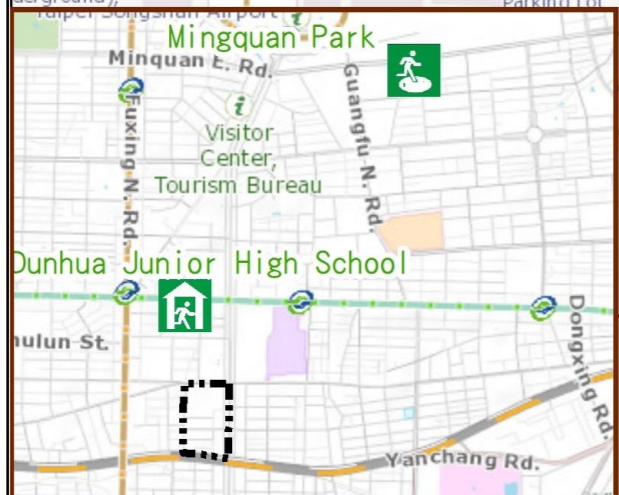

Evacuation Shelter

Name	Mingquan Park Applicable to earthquake situations
Address	Intersection of Sec. 4, Minquan E. Rd. and Xinzhong St.
Capacity	2465
Contact number	02-25850192
Name	Dunhua Junior High School (School for Priority Shelter) Applicable to flood situations
Address	No.300, Sec. 3, Nanjing E. Rd.
Capacity	253
Contact number	02-87717890#250
Name	Dunhua Elementary School
Address	No.2, Dunhua N. Rd.
Capacity	56
Contact number	02-27414065#130
Name	Minsheng Park
Address	Aly. 4~8, Ln. 36, Sec. 5, Minsheng E. Rd.
Capacity	1554
Contact Number	02-25850192