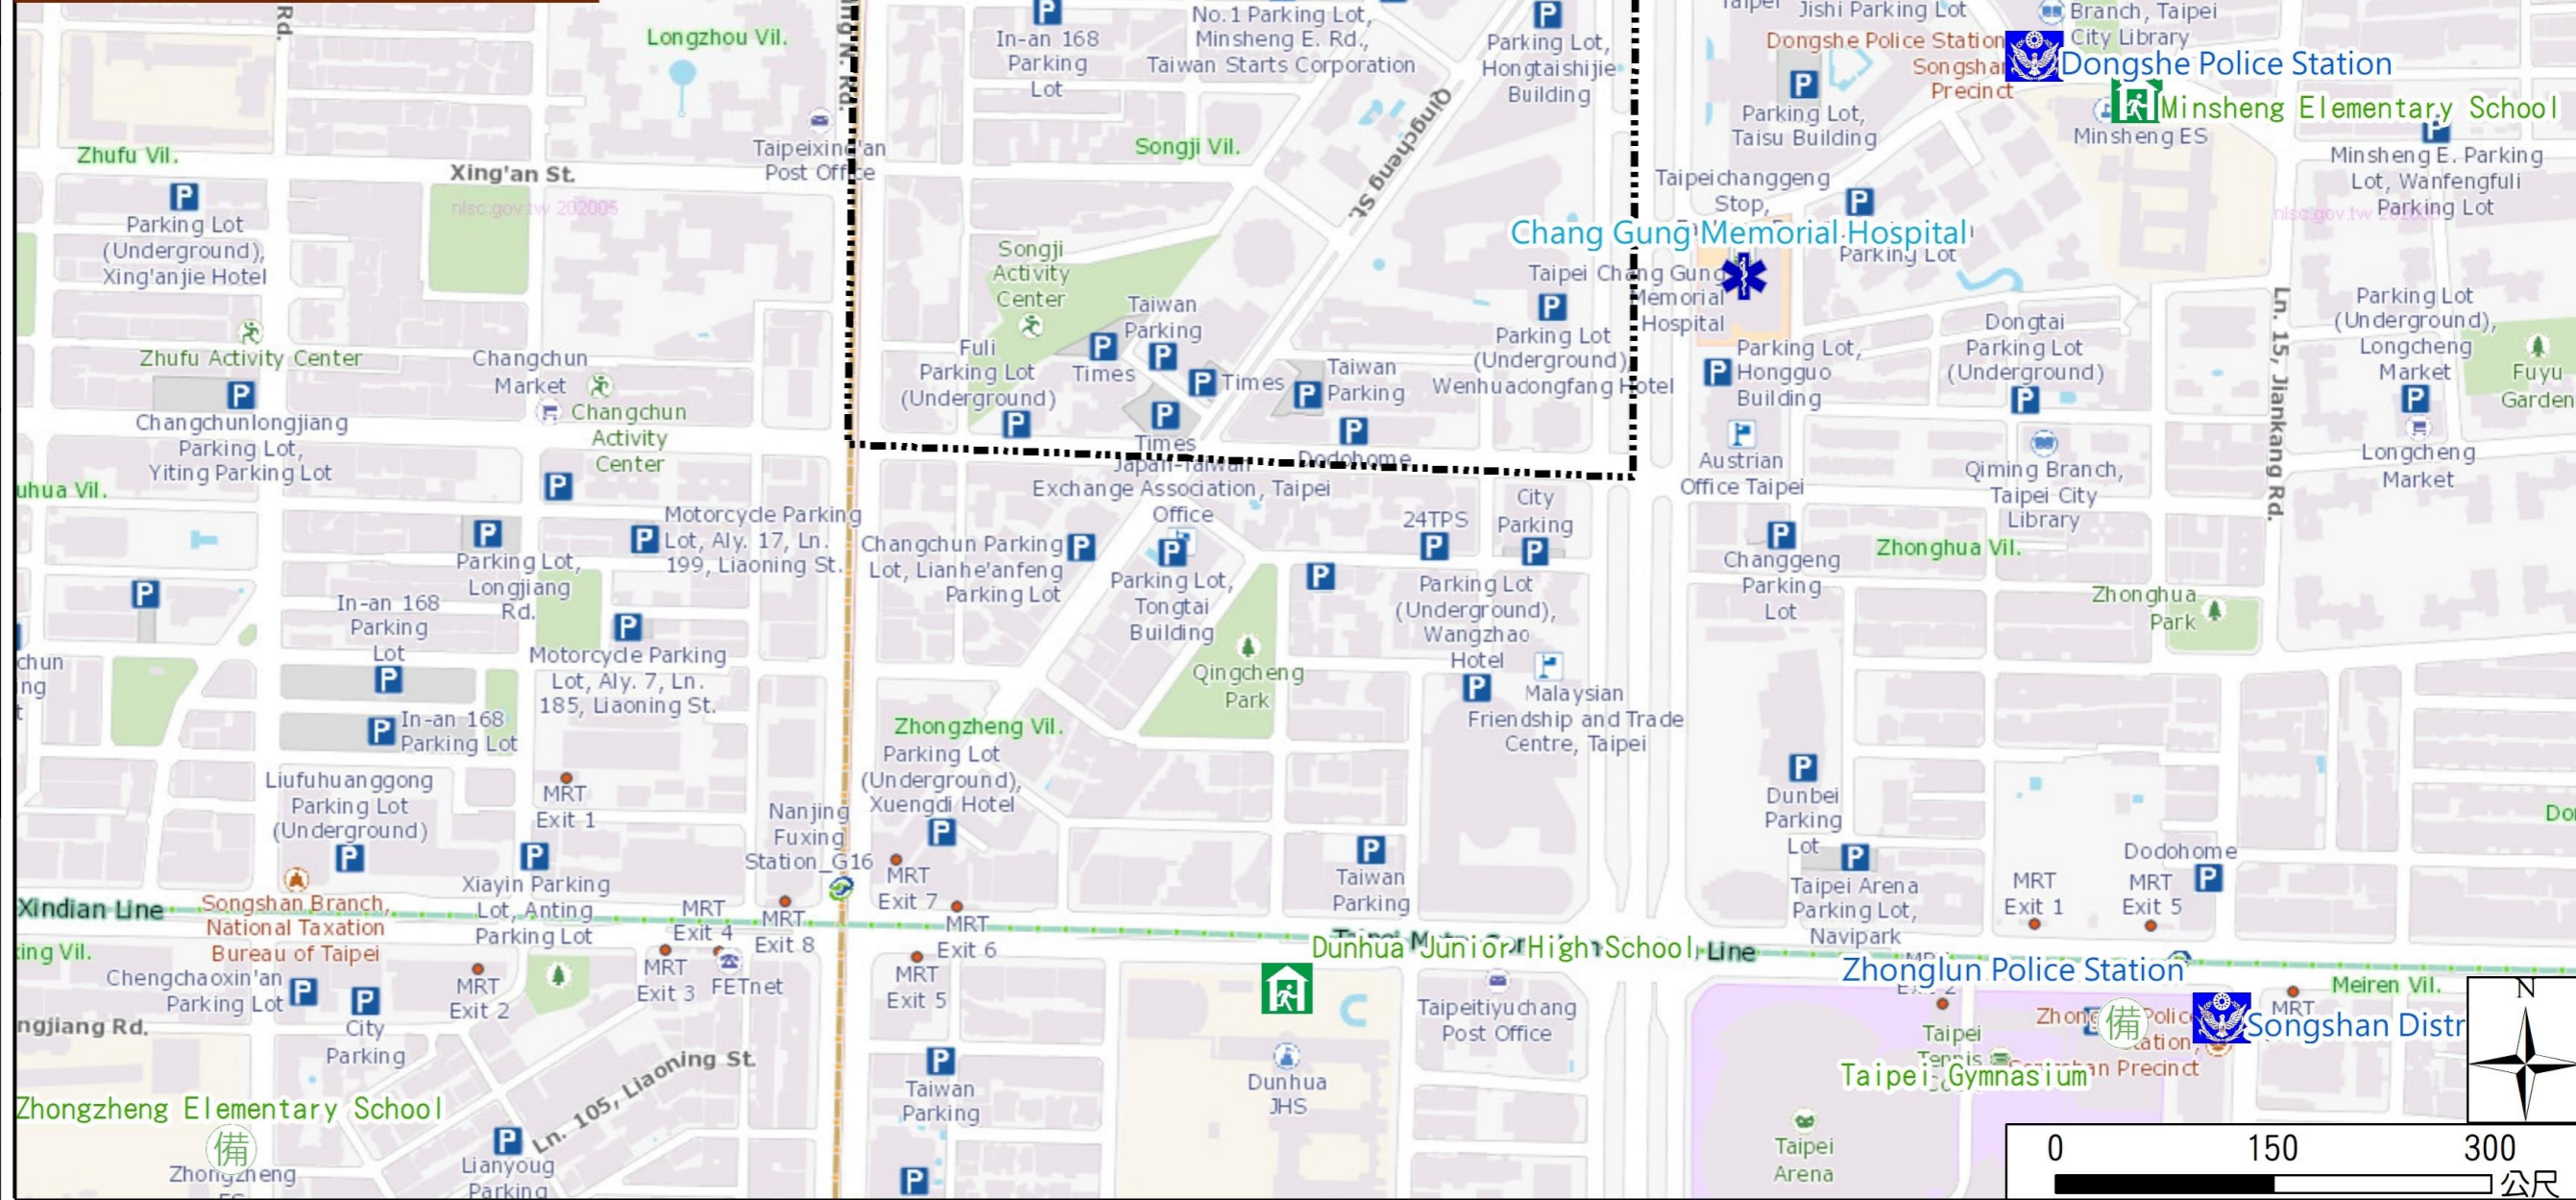

Songji Vil., Songshan Dist., Taipei City Evacuation Map

Disaster notification Unit

Taipei Citizen Hotline : 1999
 Fire Department Tel. : 119
 Police Department Tel. : 110
 EOC of Songshan Dist.
 Non-emergency number : 02-87878787
 Emergency number : 02-66150119
 Officer
 Mobile : 0988-179579
 Note: Please call this District's EOC to ensure that the evacuation shelter is open

Disaster Prevention Information Website

Taipei City Disaster Prevention Information Website

Knowledge of disaster prevention

Flood: Vertical evacuation or preventive evacuation
 Earthquake :

More disaster prevention knowledge :
 Taipei City Disaster Prevention Guide

Evacuation Shelter

Name	Mingquan Park
Address	Intersection of Sec. 4, Minquan E. Rd. and Xinzhong St.
Capacity	2465
Contact Number	02-25850192
Name	Dunhua Junior High School (School for Priority Shelter)
Address	No.300, Sec. 3, Nanjing E. Rd.
Capacity	253
Contact Number	02-87717890#250
Name	Zhongshan Junior High School
Address	No.7, Ln. 361, Fuxing N. Rd.
Capacity	278
Contact Number	02-27126701#501
Name	Minzu Elementary School
Address	No.7, Ln. 97, Sec. 4, Minsheng E. Rd.
Capacity	40
Contact Number	02-27124872#935

圖例	里界 Village Boundary	避難收容處所 Evacuation Shelter	防救災單位 Disaster Rescue Resources	重要地標 Landmark
	里界 Village Boundary	室內避難收容處所(優先安置學校) Indoor Evacuation Shelter (School for Priority Shelter) 室外避難收容處所(防災公園) Outdoor Evacuation Shelter (Disaster Prevention Park) 避難收容處所(備用) Evacuation Shelter (Backup)	警察單位 Police Department 消防單位 Fire Department 急救責任醫院 Designated Hospital (Emergency Medical Treatment)	直升機起降場 Helicopter Pad 重要地標 Landmark