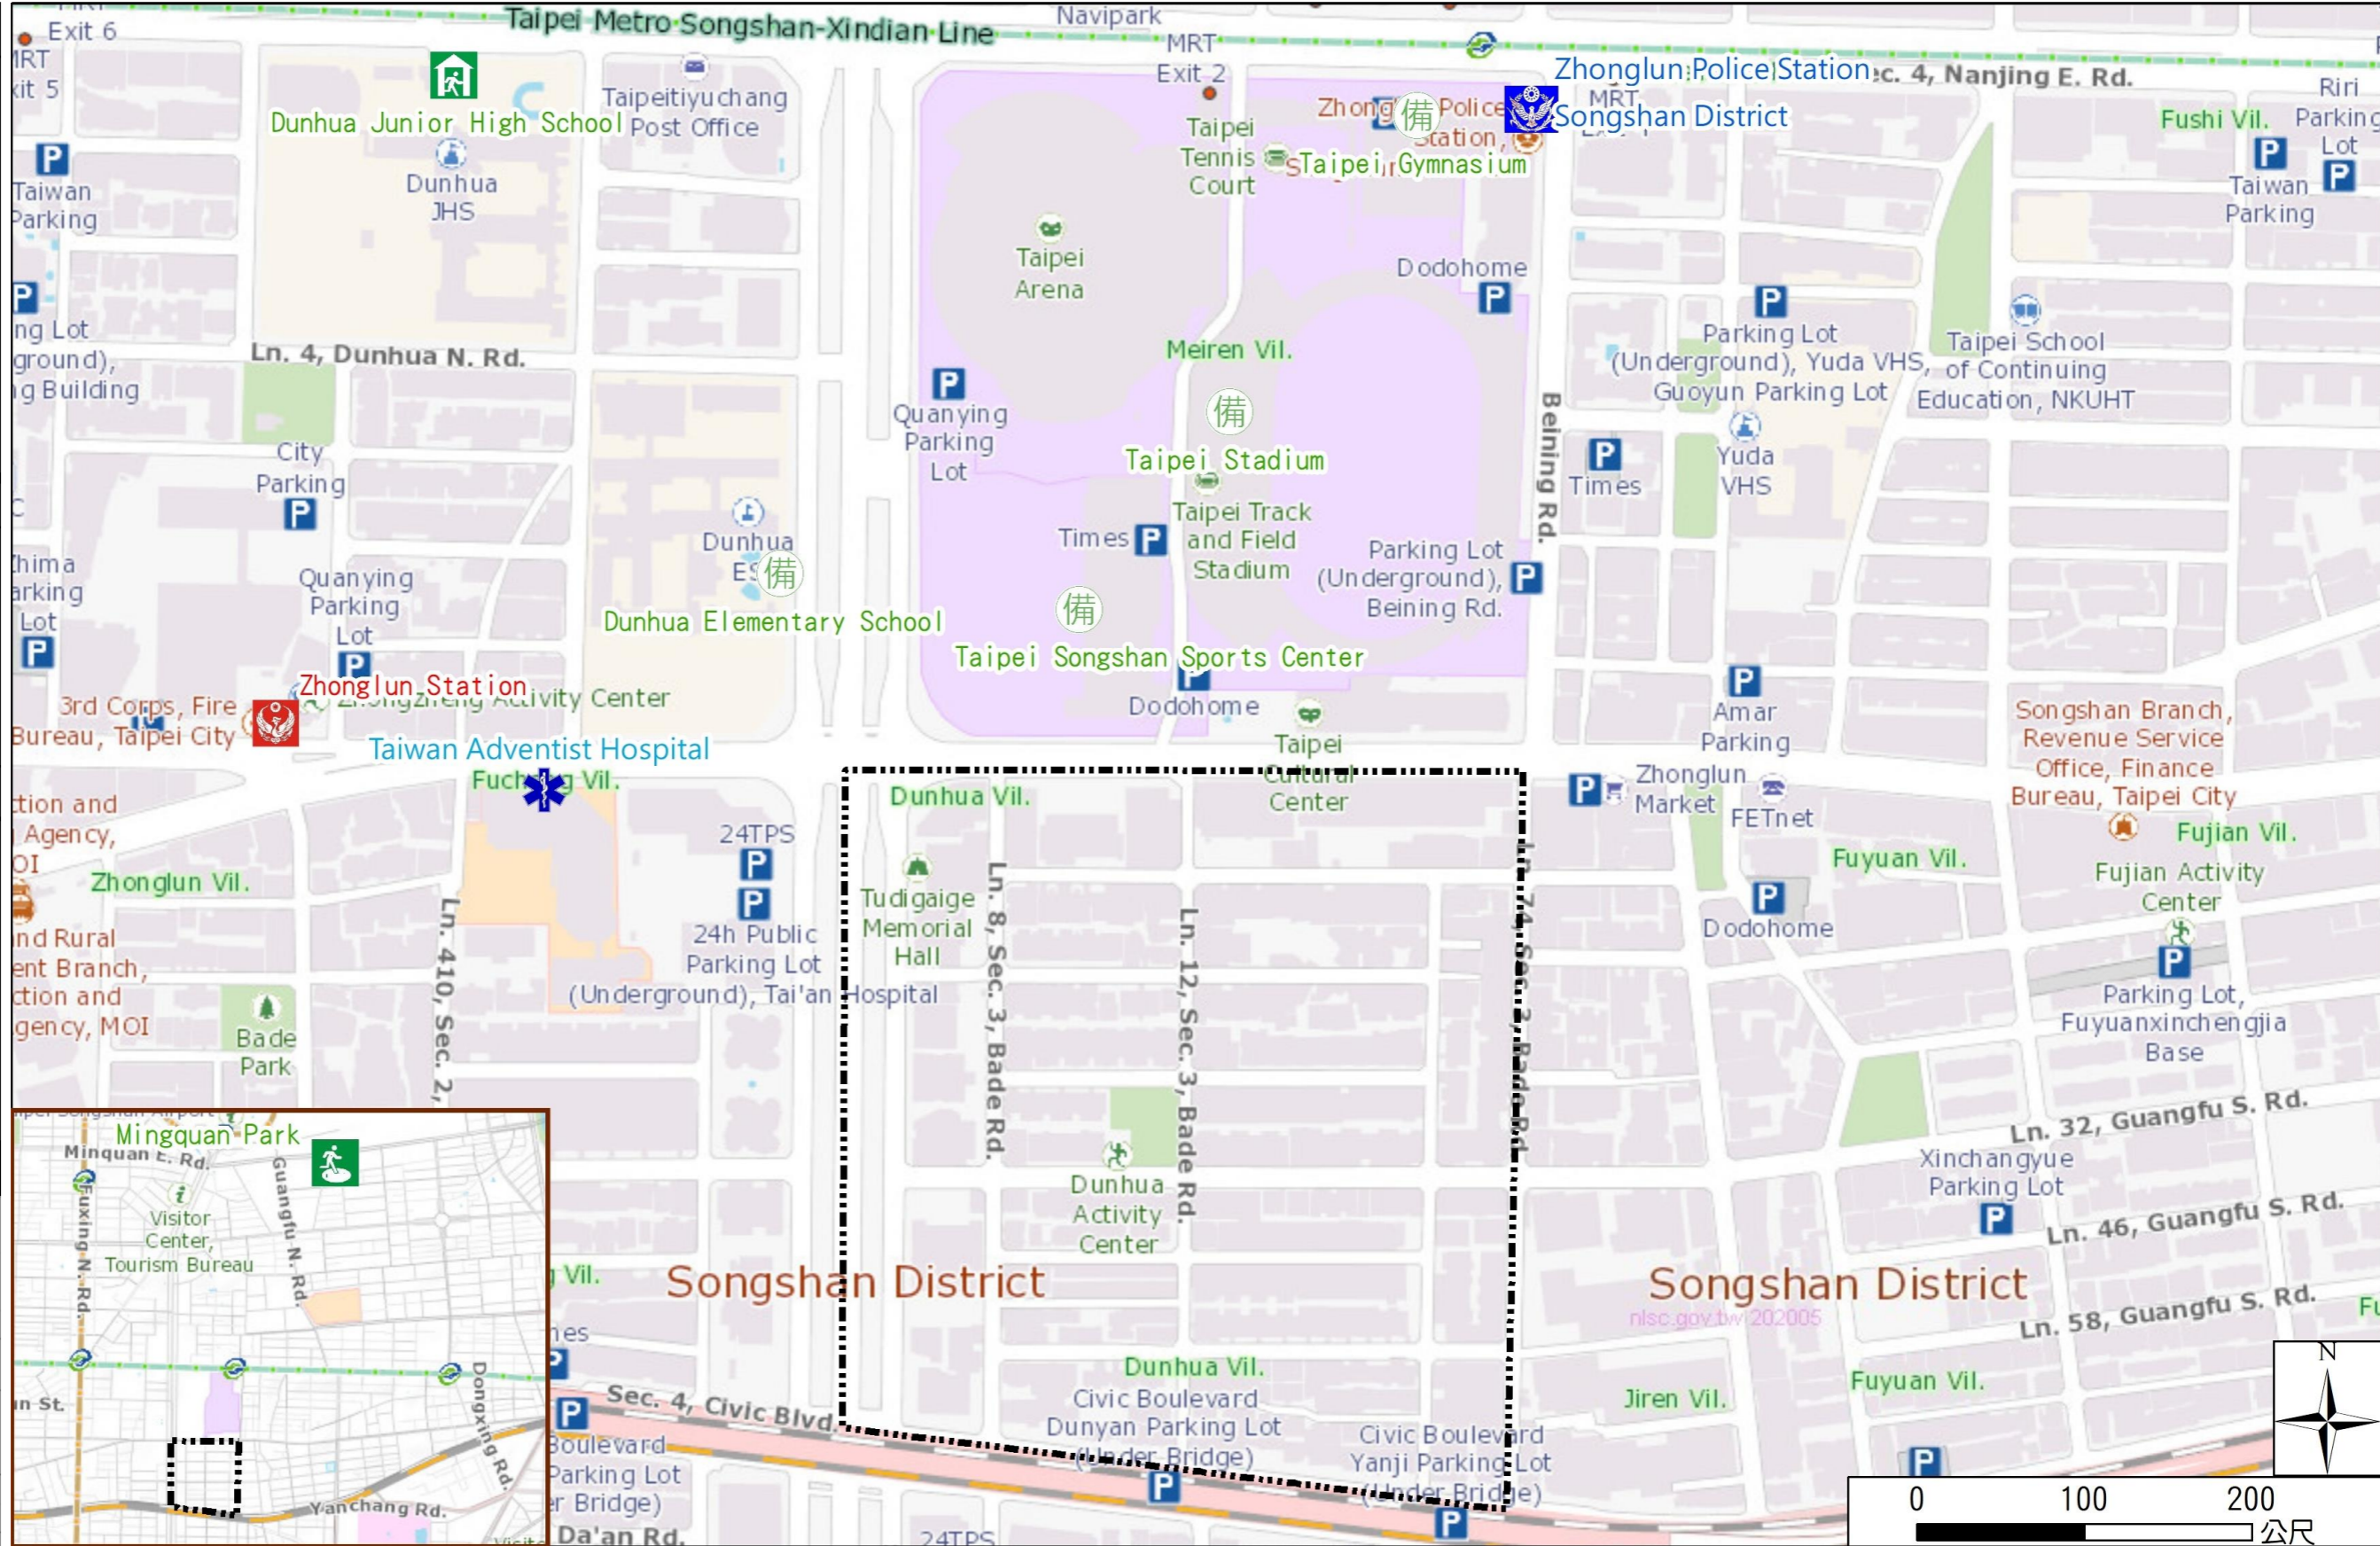

Dunhua Vil., Songshan Dist., Taipei City Evacuation Map

Disaster notification Unit

Taipei Citizen Hotline : 1999
Fire Department Tel. : 119
Police Department Tel. : 110
EOC of Songshan Dist.
Non-emergency number : 02-87878787
Emergency number : 02-66150119
Officer
Mobile : 0988-179592
Note: Please call this District's EOC to ensure that the evacuation shelter is open

Disaster Prevention Information Website

Taipei City Disaster Prevention Information Website

Knowledge of disaster prevention

Flood: Vertical evacuation or preventive evacuation
Earthquake :

More disaster prevention knowledge :
Taipei City Disaster Prevention Guide

Evacuation Shelter

Name	Mingquan Park Applicable to earthquake situations
Address	Intersection of Sec. 4, Minquan E. Rd. and Xinzhong St.
Capacity	2465
Contact number	02-25850192
Name	Dunhua Junior High School (School for Priority Shelter) Applicable to flood situations
Address	No.300, Sec. 3, Nanjing E. Rd.
Capacity	253
Contact number	02-87717890#250
Name	Taipei Songshan Sports Center
Address	No.1, Dunhua N. Rd.
Capacity	180
Contact number	02-66176789#208
Name	Dunhua Elementary School
Address	No.2, Dunhua N. Rd.
Capacity	56
Contact number	02-27414065#130

圖例	里界 Village Boundary	避難收容處所 Evacuation Shelter	防救災單位 Disaster Rescue Resources	重要地標 Landmark
	里界 Village Boundary	室內避難收容處所(優先安置學校) Indoor Evacuation Shelter (School for Priority Shelter) 室外避難收容處所(防災公園) Outdoor Evacuation Shelter (Disaster Prevention Park) 避難收容處所(備用) Evacuation Shelter (Backup)	警察單位 Police Department 消防單位 Fire Department 急救責任醫院 Designated Hospital (Emergency Medical Treatment)	直升機起降場 Helicopter Pad 重要地標 Landmark