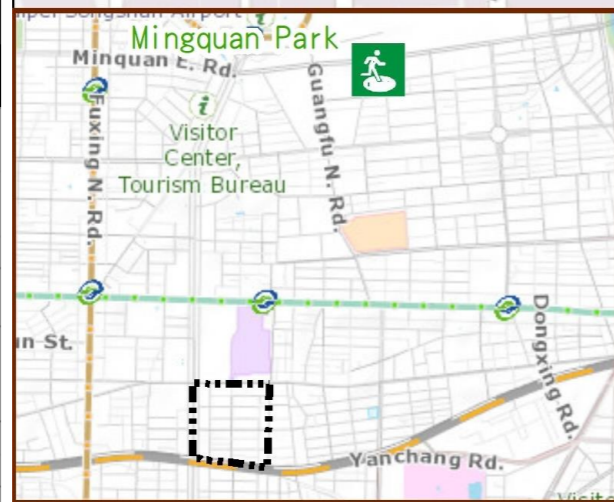

Dunhua Vil., Songshan Dist., Taipei City Evacuation Map

Disaster notification Unit

Taipei Citizen Hotline : 1999
Fire Department Tel. : 119
Police Department Tel. : 110
EOC of Songshan Dist.
Non-emergency number : 02-87878787
Emergency number : 02-66150119
Officer
Mobile : 0988-179592
Note: Please call this District's EOC to ensure that the evacuation shelter is open

Disaster Prevention Information Website

Taipei City Disaster Prevention Information Website

Knowledge of disaster prevention

Flood: Vertical evacuation or preventive evacuation
Earthquake :

More disaster prevention knowledge :
Taipei City Disaster Prevention Guide

Evacuation Shelter

Name	Mingquan Park Applicable to earthquake situations
Address	Intersection of Sec. 4, Minquan E. Rd. and Xinzhong St.
Capacity	2465
Contact number	02-25850192
Name	Dunhua Junior High School (School for Priority Shelter) Applicable to flood situations
Address	No.300, Sec. 3, Nanjing E. Rd.
Capacity	253
Contact number	02-87717890#250
Name	Taipei Songshan Sports Center
Address	No.1, Dunhua N. Rd.
Capacity	180
Contact number	02-66176789#208
Name	Dunhua Elementary School
Address	No.2, Dunhua N. Rd.
Capacity	56
Contact number	02-27414065#130

圖例	里界 Village Boundary	避難收容處所 Evacuation Shelter	防救災單位 Disaster Rescue Resources	重要地標 Landmark
	里界 Village Boundary	室內避難收容處所(優先安置學校) Indoor Evacuation Shelter (School for Priority Shelter) 室外避難收容處所(防災公園) Outdoor Evacuation Shelter (Disaster Prevention Park) 避難收容處所(備用) Evacuation Shelter (Backup)	警察單位 Police Department 消防單位 Fire Department 急救責任醫院 Designated Hospital (Emergency Medical Treatment)	直升機起降場 Helicopter Pad 重要地標 Landmark