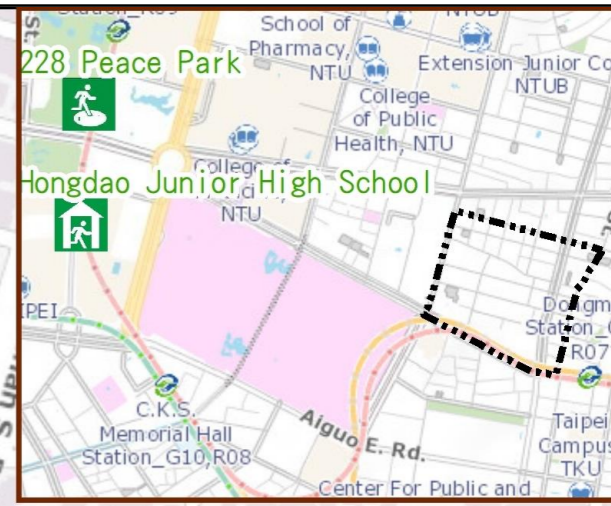

Evacuation Shelter

| | |
|----------------|--|
| Name | 228 Peace Park Applicable to earthquake situations |
| Address | No.3, Ketagalan Blvd. |
| Capacity | 5424 |
| Contact number | 02-23032451 |
| Name | Hongdao Junior High School (School for Priority Shelter) Applicable to earthquake situations |
| Address | No.21, Gongyuan Rd. |
| Capacity | 130 |
| Contact number | 02-23715520#500 |
| Name | Dongmen Elementary School |
| Address | No.2-4, Sec. 1, Ren' ai Rd. |
| Capacity | 100 |
| Contact number | 02-23413542#23 |
| Name | Taipei Zhongzheng Sports Center |
| Address | No.1, Sec. 1, Xinyi Rd. |
| Capacity | 250 |
| Contact number | 02-23963358#168 |